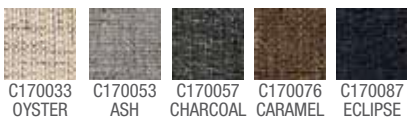

Style Number	Description	Dimensions	Options
P94-893	duo® RECLINING CHAIR	41" H x 39" W x 39.5" D	WL, LT, Z5

Finishes: Standard: (007) Brown Mahogany, Optional: Coffee (021), Graphite (041)

Cover Choices Fabric: DR, UR, DP, NP, PS, UE, VS, BU
Recycled Leather: RL
Leather: LL, LM

La-Z-Boy Select™ Fabric Choices:

C1700-Nico

Shown in Nico C170057 Charcoal; LT