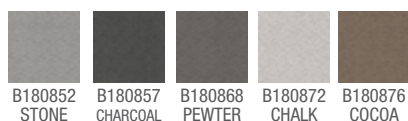

Shown in Great Smokies FL152379 Chocolate; FN 021

Style Number	Description	Dimensions	Options
P94-899	duo® RECLINING CHAIR	39.5" H x 37.5" W x 39" D	WL, LT, Z5

Finishes: Standard: (007) Brown Mahogany, Optional: Coffee (021), Graphite (041)

Cover Choices Fabric: DR, UR, NP, PS, UE, VS, BU
Recycled Leather: RL
Leather: LL, LM

La-Z-Boy Select™ Fabric Choices:

B1808-Social Club

B180852 STONE B180857 CHARCOAL B180868 PEWTER B180872 CHALK B180876 COCOA