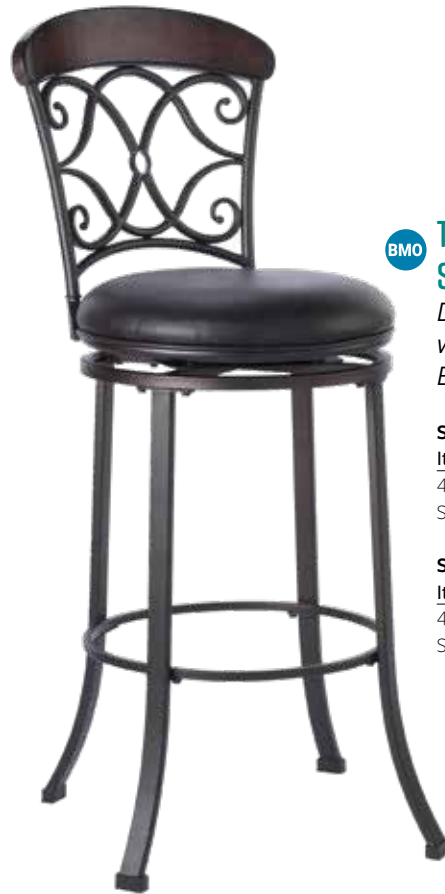

SWIVEL COUNTER STOOL

Item #4937-826

40.5H X 19.125W X 17D

SEAT HEIGHT: 26"

SWIVEL BAR STOOL

Item #4937-830

44.5H X 19.125W X 17D

SEAT HEIGHT: 30"

**TREVELIAN
SWIVEL STOOL**

*Dark Coffee Finish
with — Wood and
Black Faux Leather*

SWIVEL COUNTER STOOL

Item #63506H

41.5H X 20.875W X 18.875D

SEAT HEIGHT: 26"

SWIVEL BAR STOOL

Item #63507H