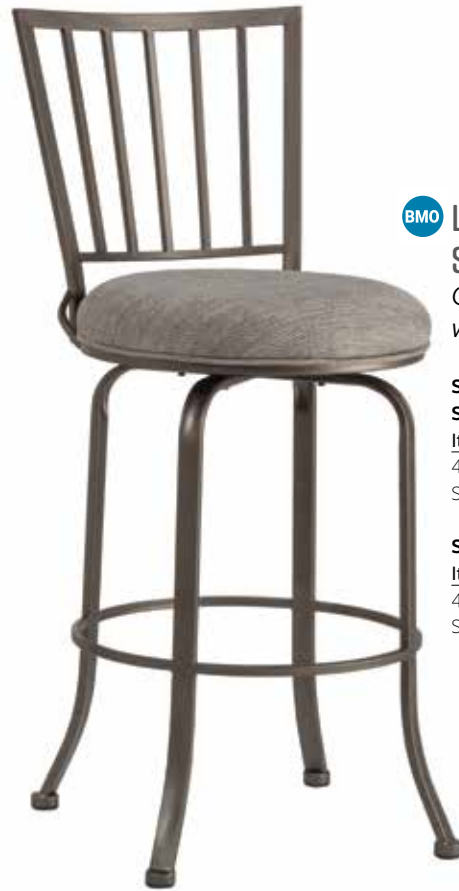

SWIVEL COUNTER STOOL

Item #5124-826
42.25H X 22W X 19D
SEAT HEIGHT: 26"

SWIVEL BAR STOOL

Item #5124-830
46.25H X 22W X 19D
SEAT HEIGHT: 30"

**KINSELLA
SWIVEL STOOL**

*Gray Finish and
Black Faux Leather*

SWIVEL COUNTER STOOL

Item #4905-828
35.75H X 20.5W X 19D
SEAT HEIGHT: 26"

SWIVEL BAR STOOL

Item #4905-832
39.75H X 20.5W X 19D
SEAT HEIGHT: 30"

**BMO KAUFMAN
SWIVEL STOOL**
*Brown Finish
with Ivory Fabric*

**SWIVEL COUNTER
STOOL**
Item #4806-826
41.5H X 20W X 18D
SEAT HEIGHT: 26"

SWIVEL BAR STOOL
Item #4806-830
45.5H X 20W X 18D
SEAT HEIGHT: 30"

**BMO LYNX
SWIVEL STOOL**
*Gray Finish
with Gravel Fabric*

**SWIVEL COUNTER
STOOL**
Item #4799-826
41H X 22W X 19D
SEAT HEIGHT: 26"

SWIVEL BAR STOOL
Item #4799-830
45H X 22W X 19D
SEAT HEIGHT: 30"