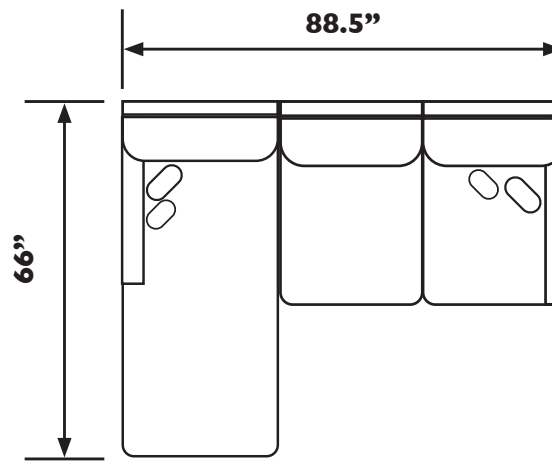

HANWAY SECTIONAL

MADE IN THE

USA
*Made in the USA of domestic & globally sourced components.

Best
HOME FURNISHINGS

HANWAY SECTIONAL

M50SL_ - Sofa (Left Arm)*
 M50SR_ - Sofa (Right Arm)*

UNIT	SEAT
H: 37.5"	H: 20"
W: 95.5"	W: 70"
D: 41"	D: 24.5"

M50LL_ - Loveseat (Left Arm)*
 M50LR_ - Loveseat (Right Arm)*

UNIT	SEAT
H: 37.5"	H: 20"
W: 56.5"	W: 48"
D: 41.5"	D: 25"

M50CL_ - Chaise (Left Arm)*
 M50CR_ - Chaise (Right Arm)*

UNIT	SEAT
H: 37.5"	H: 20"
W: 32"	W: 30.5"
D: 66"	D: 48.5"

M50AL_ - Armless Loveseat

UNIT	SEAT
H: 37.5"	H: 20"
W: 48"	W: 48"
D: 41"	D: 24.5"

M50AC_ - Armless Chair

UNIT	SEAT
H: 37.5"	H: 20"
W: 24"	W: 24"
D: 41"	D: 24.5"

M50W_ - Wedge

UNIT	SEAT
H: 37.5"	H: 20"
W: 51"	W: 15.5 - 42.5"
D: 51"	D: 30.5"