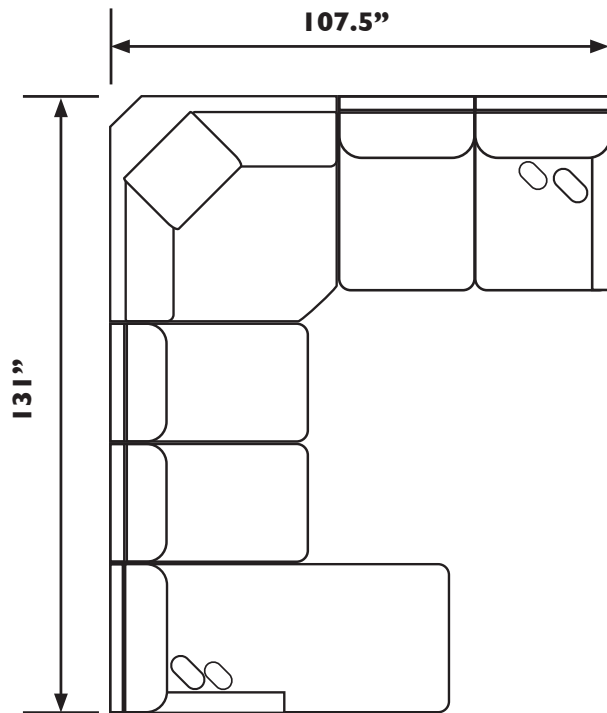

HANWAY SECTIONAL

MADE IN THE

USA
*Made in the USA of domestic & globally sourced components.

Best
HOME FURNISHINGS

HANWAY SECTIONAL

M50SL_ - Sofa (Left Arm)*
 M50SR_ - Sofa (Right Arm)*

UNIT	SEAT
H: 37.5"	H: 20"
W: 95.5"	W: 70"
D: 41"	D: 24.5"

M50LL_ - Loveseat (Left Arm)*
 M50LR_ - Loveseat (Right Arm)*

UNIT	SEAT
H: 37.5"	H: 20"
W: 56.5"	W: 48"
D: 41.5"	D: 25"

M50CL_ - Chaise (Left Arm)*
 M50CR_ - Chaise (Right Arm)*

UNIT	SEAT
H: 37.5"	H: 20"
W: 32"	W: 30.5"
D: 66"	D: 48.5"

M50AL_ - Armless Loveseat

UNIT	SEAT
H: 37.5"	H: 20"
W: 48"	W: 48"
D: 41"	D: 24.5"

M50AC_ - Armless Chair

UNIT	SEAT
H: 37.5"	H: 20"
W: 24"	W: 24"
D: 41"	D: 24.5"

M50W_ - Wedge

UNIT	SEAT
H: 37.5"	H: 20"
W: 51"	W: 15.5 - 42.5"
D: 51"	D: 30.5"

Scan with your smart device's camera to learn more!

*Comes with two pillows in choice of fabric, pillow 14

All measurements are approximate.