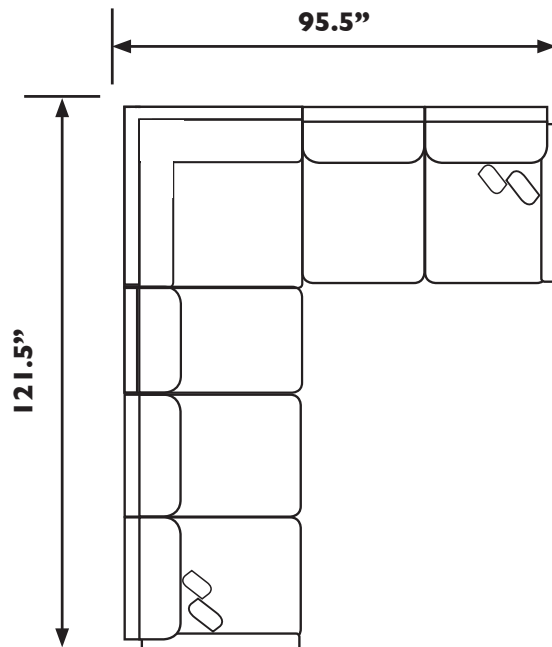

HANWAY SECTIONAL

MADE IN THE

USA
*Made in the USA of domestic & globally sourced components.

Best
HOME FURNISHINGS

HANWAY SECTIONAL

M50SL_ - Sofa (Left Arm)*
 M50SR_ - Sofa (Right Arm)*

UNIT	SEAT
H: 37.5"	H: 20"
W: 95.5"	W: 70"
D: 41"	D: 24.5"

M50LL_ - Loveseat (Left Arm)*
 M50LR_ - Loveseat (Right Arm)*

UNIT	SEAT
H: 37.5"	H: 20"
W: 56.5"	W: 48"
D: 41.5"	D: 25"

M50CL_ - Chaise (Left Arm)*
 M50CR_ - Chaise (Right Arm)*

UNIT	SEAT
H: 37.5"	H: 20"
W: 32"	W: 30.5"
D: 66"	D: 48.5"

M50AL_ - Armless Loveseat

UNIT	SEAT
H: 37.5"	H: 20"
W: 48"	W: 48"
D: 41"	D: 24.5"

M50AC_ - Armless Chair

UNIT	SEAT
H: 37.5"	H: 20"
W: 24"	W: 24"
D: 41"	D: 24.5"

M50W_ - Wedge

UNIT	SEAT
H: 37.5"	H: 20"
W: 51"	W: 15.5 - 42.5"
D: 51"	D: 30.5"

Scan with your smart device's camera to learn more!

*Comes with two pillows in choice of fabric, pillow 14

All measurements are approximate.