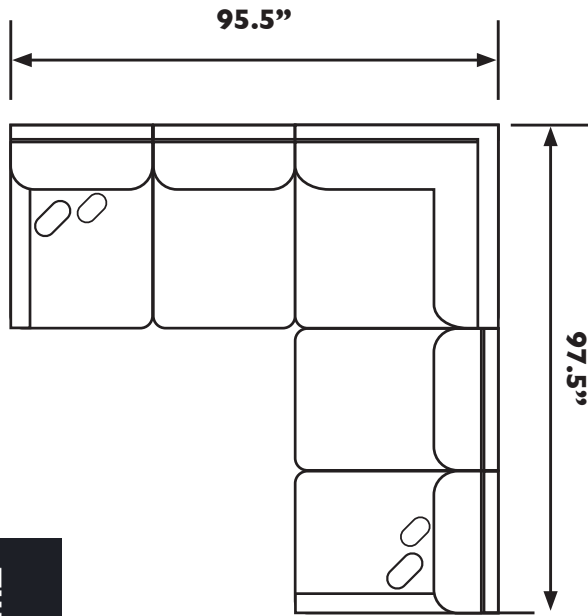

HANWAY SECTIONAL

MADE IN THE

USA
*Made in the USA of domestic & globally sourced components.

Best
HOME FURNISHINGS

HANWAY SECTIONAL

M50SL_ - Sofa (Left Arm)*
 M50SR_ - Sofa (Right Arm)*

UNIT	SEAT
H: 37.5"	H: 20"
W: 95.5"	W: 70"
D: 41"	D: 24.5"

M50LL_ - Loveseat (Left Arm)*
 M50LR_ - Loveseat (Right Arm)*

UNIT	SEAT
H: 37.5"	H: 20"
W: 56.5"	W: 48"
D: 41.5"	D: 25"

M50CL_ - Chaise (Left Arm)*
 M50CR_ - Chaise (Right Arm)*

UNIT	SEAT
H: 37.5"	H: 20"
W: 32"	W: 30.5"
D: 66"	D: 48.5"

M50AL_ - Armless Loveseat

UNIT	SEAT
H: 37.5"	H: 20"
W: 48"	W: 48"
D: 41"	D: 24.5"

M50AC_ - Armless Chair

UNIT	SEAT
H: 37.5"	H: 20"
W: 24"	W: 24"
D: 41"	D: 24.5"

M50W_ - Wedge

UNIT	SEAT
H: 37.5"	H: 20"
W: 51"	W: 15.5 - 42.5"
D: 51"	D: 30.5"

Scan with your smart device's camera to learn more!

*Comes with two pillows in choice of fabric, pillow 14

All measurements are approximate.