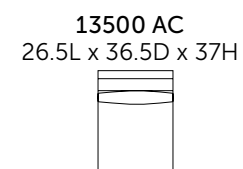

13500 Magick | Howlite

Modular Pieces Available

Coordinating Items

Modular Combinations