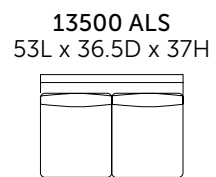

13500 Magick | Howlite

Modular Pieces Available

Coordinating Items

Modular Combinations