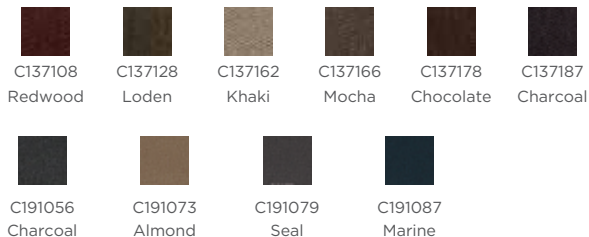

LA-Z-BOY SELECT™ FABRIC CHOICES:

C1371 - Seasons, C1910 - Luxe