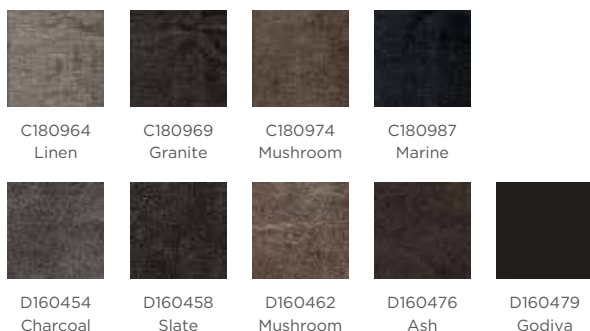

**FINISHES:** Standard: (007) Brown Mahogany, Optional: (021) Coffee

Finish options not available on Style Prefixes 16X.

**LA-Z-BOY SELECT™ FABRIC CHOICES:**

C1809 - Donegal, D1604 - i-Outlier

**LA-Z-BOY SELECT™ LEATHER RECLINING CHOICES:**