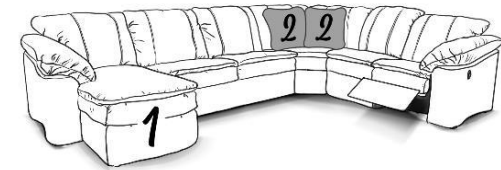

We do our best to provide the most accurate dimensions.
However, as with all handcrafted products, dimensions are approximate.

LEATHER
May 9, 2024

East

7300L Series - Lackawanna

Type 10 Leather/Match

ALSO AVAILABLE IN FABRIC. PLEASE
SEE 7300 IN MOTION.

Style Number and Description	Rumor																	Overall Dimensions				
		Style #	ADD	Option See LP #	SIZE	CK ADD	FK ADD	DP ADD	VISCO ADD	AIR ADD	PWR ADD	BP ADD	SU	LBS	C	W"	D"	H"				
730005L RAF Chaise Lounge	1059																8	100	58.09	39	66	39
730006L LAF Chaise Lounge	1059																8	100	58.09	39	66	39
730018L Storage Console w/Cup Holders	449																2	33	12.64	14	40	39
730022L 90* Corner Wedge	949			2	20 x 20			49									8	78	59.58	66	40	39
730039L Armless Chair	589																3	50	21.67	24	40	39
730040L Armless Sofa	1059																8	95	55.97	62	40	39
73054LP Armless Reclining Chair	939													INCL	159	3		21.67	24	40	39	
730057L RAF Reclining Chair	1009													109	159	4	97	30.69	34	40	39	
730058L LAF Reclining Chair	1009													109	159	4	97	30.69	34	40	39	

FEATURES

Toss Pillow Types Available:

Only available for the 730022L

Backs:

Sinuous Wire Support, Semi-Attached, Poly Fiber Fill with Zipper Access

Seats:

Sinuous Wire Support, Pillow Top & Block Foam with Poly Fiber Wrap in a Muslin bag

Legs:

-05L/-06L, -57L/-58L: 1.5", Screw-In Plastic
-18L, -22L, -39L, -40L, -41L, -54LP: Glide Nail-on

7300L Series - Lackawanna