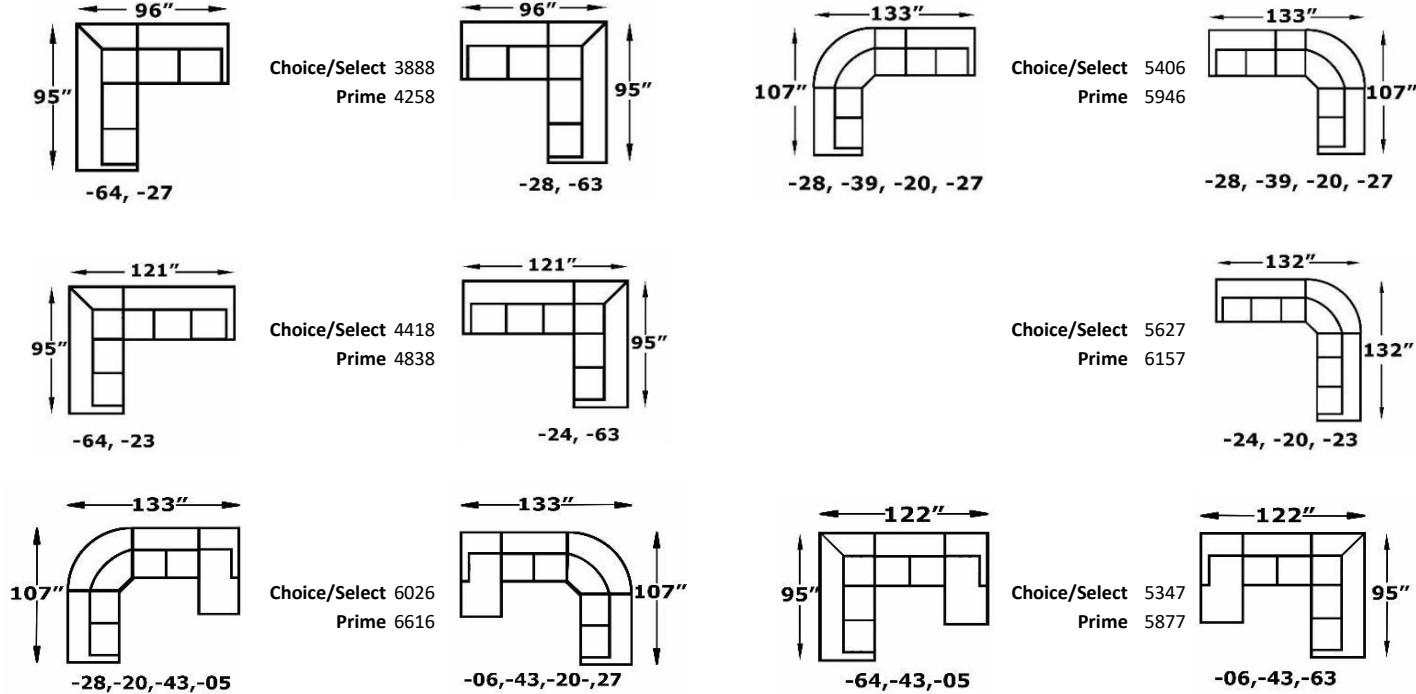

Popular Configurations