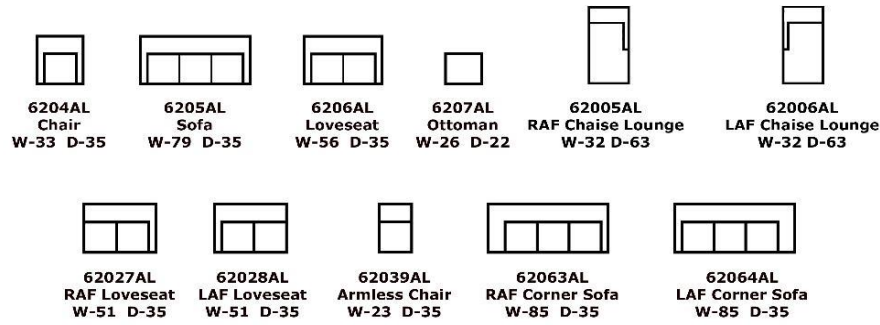

We do our best to provide the most accurate dimensions.
However, as with all handcrafted products, dimensions are approximate.

Components