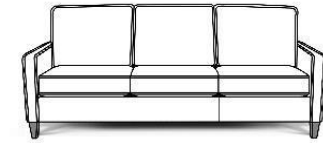

East

4200LR Series - Bailey

Type 10 & 25 All Leather

ALSO AVAILABLE IN FABRIC. PLEASE SEE 4200 IN STATIONARY.

Style Number and Description	Choice & Select		Prime	ADD	Style #	ADD	#	SIZE	DC ADD	FK ADD	DP ADD	VISCO ADD	AIR ADD	PWR ADD	BP ADD	SU	LBS	C	Overall Dimensions		
																			W"	D"	H"
4204LR Chair	1309	1409							59	39						4	64	28.41	34	38	38
4205LR Sofa	2109	2329							159	69						10	136	71.87	86	38	38
4206LR Loveseat	2079	2239							109	49						7	90	50.14	60	38	38
4207AL Ottoman	459	509														1		5.63	26	22	17

FEATURES

- Backs:** Sinuous Wire Support, Semi - Attached, Block Foam with Poly Fiber Wrap
- Seats:** Sinuous Wire Support, Block Foam with Poly Fiber Wrap, Ventilated, Non-Reversible
- Legs:** 2.5" x 1.5" x 5", Screw-In Wood
- Optional Pillow Types Available:** No fabric restrictions on pillows; leather and vinyl pillows not available