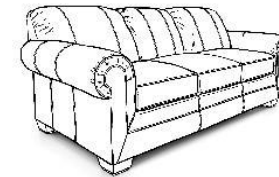

We do our best to provide the most accurate dimensions.
However, as with all handcrafted products, dimensions are approximate.

LEATHER
May 9, 2024

East

1430LR Series - Monroe

Type 10 & 25 All Leather

Style Number and Description	Choice & Select		ALSO AVAILABLE IN FABRIC. PLEASE SEE 1430R IN STATIONARY.							LEATHER										Overall Dimensions		
	Prime	ADD	ADD	Style #	ADD	#	SIZE	DC ADD	FK ADD	DP ADD	VISCO ADD	AIR ADD	PWR ADD	BP ADD	SU	LBS	C	W"	D"	H"		
1445LR Chair - Standard Size	1329	1439						59	39						5	74	33.10	43	38	35		
1435LR Sofa	1939	2159						159	69						9	136	66.96	87	38	35		
1436LR Loveseat	1909	2069						109	49						7	109	50.03	65	38	35		
1475LSR Ottoman- Standard Size	569	619													1	27	5.84	27	22	17		

FEATURES

- Backs:** Sinuous Wire Support, Attached, Block Foam with Poly Fiber Wrap
- Seats:** Sinuous Wire Support, Block Foam with Poly Fiber Wrap, Ventilated, Non-Reversible
- Legs:** 5.5" x 5.5" x 3", Bolt-On Wood; Glides also one adjustable leg 2.625"
- Optional Pillow Types Available:** No fabric restrictions on pillows; leather and vinyl pillows not available