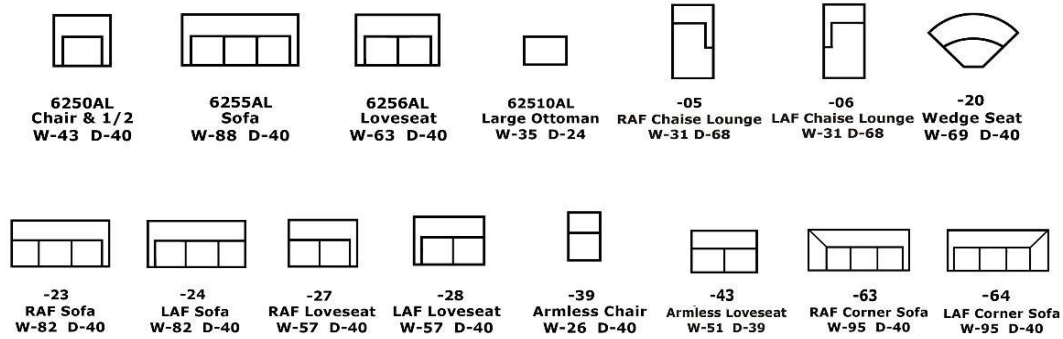

We do our best to provide the most accurate dimensions.
However, as with all handcrafted products, dimensions are approximate.

Components