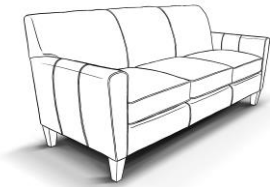

FEATURES

1. **Backs:** Sinuous Wire Support, Attached, Block Foam with Poly Fiber Wrap
2. **Seats:** Sinuous Wire Support, Block Foam with Poly Fiber Wrap, Ventilated, Non-Reversible
3. **Legs:** 2.75" x 6", Screw-In Wood
4. **Optional Pillow Types Available:** No fabric restrictions on pillows; leather and vinyl pillows not available

Style Number and Pillow Description	Count	Grade	C-G	H-L	M-Q	R-V	W-Z
Sofa 20" Welled Square Feather	2	Total Price	119	139	169	189	209
Loveseat 20" Welled Square Feather	2		119	139	169	189	209
RAF Chaise Lounge 20" Welled Square Feather	1		59	69	89	99	109
LAF Chaise Lounge 20" Welled Square Feather	1		59	69	89	99	109
RAF Loveseat 20" Welled Square Feather	1		59	69	89	99	109
LAF Loveseat 20" Welled Square Feather	1		59	69	89	99	109
RAF Corner Sofa 20" Welled Square Feather	2		119	139	169	189	209
LAF Corner Sofa 20" Welled Square Feather	2		119	139	169	189	209

To order additional pillows, see
Toss Pillows on page C-1 & C-2

6200LR Series - Collegedale