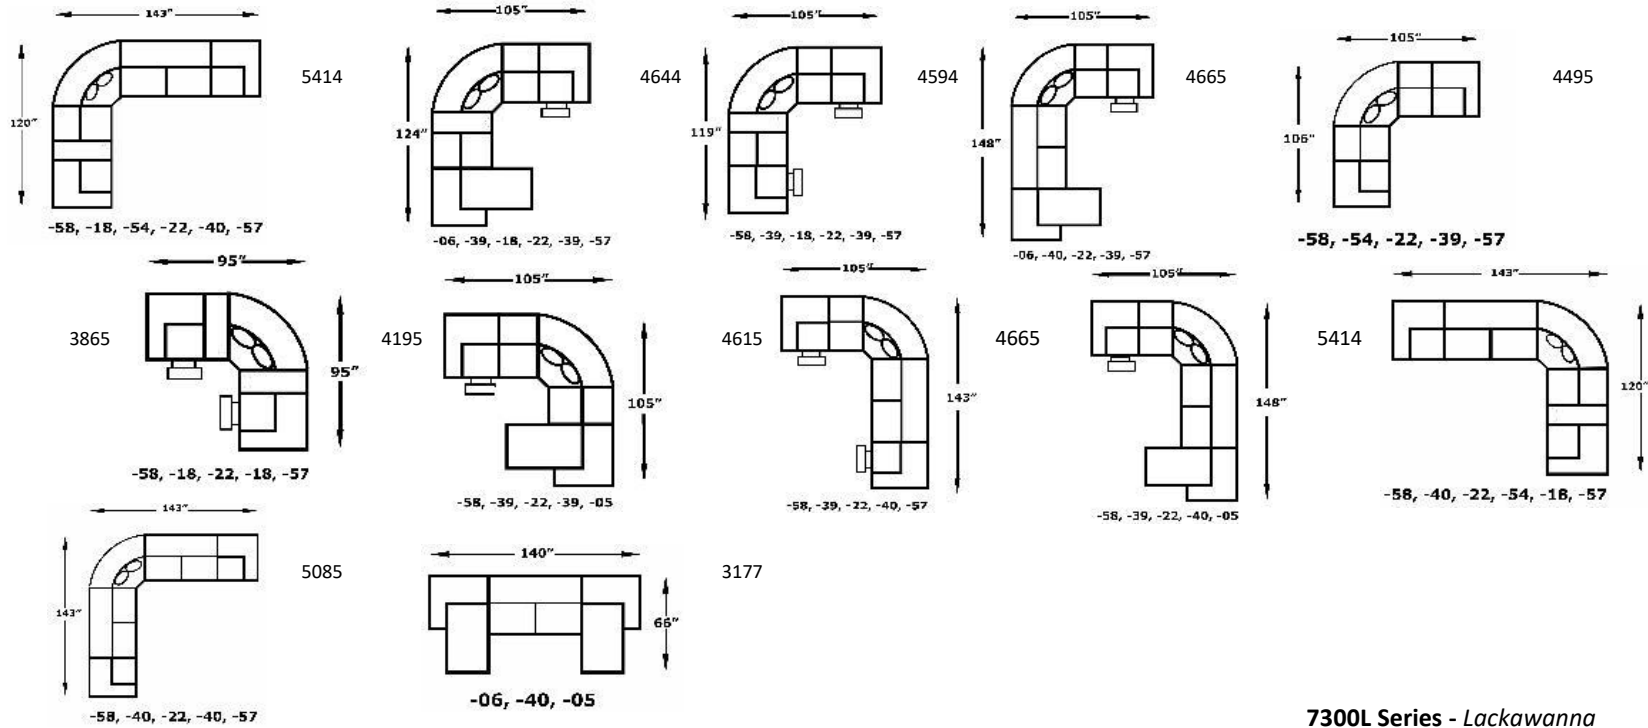

Popular Configurations

7300L Series - Lackawanna