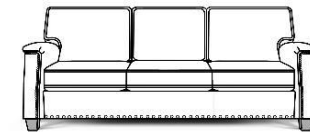

4200LR Series - Bailey

Style Number and Pillow Description

Style Number and Pillow Description	Count	Grade	C-G	H-L	M-Q	R-V	W-Z
Sofa 20" Flange Square Feather	2	Total	99	119	139	159	179
Loveseat 20" Flange Square Feather	2	Price	99	119	139	159	179

To order additional pillows, see Toss Pillows on page C-1 & C-2

5300LR/5300LNR Series - Salem

Type 10 & 25 All Leather

ALSO AVAILABLE IN FABRIC. PLEASE SEE 5300 IN STATIONARY.

Style Number and Description	Choice & Select		Prime	ADD	FINISH: BRASS			#	SIZE	DC ADD	FK ADD	DP ADD	VISCO ADD	AIR ADD	PWR ADD	BP ADD	SU	LBS	C	Overall Dimensions		
					Style #	ADD														W"	D"	H"
5304LR Chair	1419	1529			5304LNR	29			59	39						4	70	31.69	39	39	36	
5305LR Sofa	2259	2469			5305LNR	89			159	69						10	144	71.50	88	39	36	
5306LR Loveseat	2229	2389			5306LNR	89			109	49						7	104	50.67	64	38	36	
5307AL Ottoman	479	529			5307ALN	29										1	22	5.75	27	23	16	

FEATURES

- Backs:** Sinuous Wire Support, Semi-Attached, Block Foam with Poly Fiber Wrap with Zipper Access
- Seats:** Sinuous Wire Support, Block Foam with Poly Fiber Wrap, Ventilated, Non-Reversible
- Legs:** 3.75" x 2.75" x 3.75", Screw-In Wood
- Optional Pillow Types Available:** No fabric restrictions on pillows; leather and vinyl pillows not available