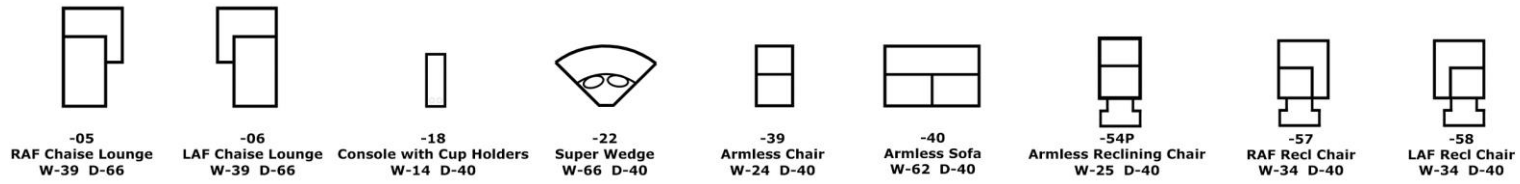

Legs:

-05L/-06L, -57L/-58L: 1.5", Screw-In Plastic
-18L, -22L, -39L, -40L, -41L, -54LP: Glide Nail-on

7300L Series - Lackawanna

We do our best to provide the most accurate dimensions.
However, as with all handcrafted products, dimensions are approximate.

Components

Popular Configurations

7300L Series - Lackawanna

We do our best to provide the most accurate dimensions.
However, as with all handcrafted products, dimensions are approximate.

LEATHER
May 9, 2024