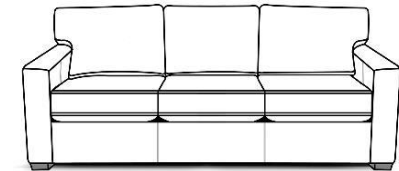

FEATURES

1. **Backs:** Sinuous Wire Support, Semi-Attached, Block Foam with Poly Fiber Wrap, Zipper access
2. **Seats:** Sinuous Wire Support, Block Foam with Poly Fiber Wrap, Ventilated, Non-Reversible
3. **Legs:** 4.5" x 1.5", Screw-In Wood
4. **Optional Pillow Types Available:** No fabric restrictions on pillows; leather and vinyl pillows not available

Style Number and Pillow Description	Count	Grade	C-G	H-L	M-Q	R-V	W-Z
Chair & 1/2 20" Non-Welted Square Feather	1	Total Price	49	59	69	79	79
Sofa 20" Non-Welted Square Feather	2		99	109	129	149	159
Loveseat 20" Non-Welted Square Feather	2		99	109	129	149	159
RAF Chaise Lounge 20" Non-Welted Square Feather	1		49	59	69	79	79
LAF Chaise Lounge 20" Non-Welted Square Feather	1		49	59	69	79	79
Super Wedge 20" Non-Welted Square Feather	1		49	59	69	79	79
RAF Sofa 20" Non-Welted Square Feather	1		49	59	69	79	79
LAF Sofa 20" Non-Welted Square Feather	1		49	59	69	79	79
RAF Loveseat 20" Non-Welted Square Feather	1		49	59	69	79	79
LAF Loveseat 20" Non-Welted Square Feather	1		49	59	69	79	79
RAF Corner Sofa 20" Non-Welted Square Feather	2		99	109	129	149	159
LAF Corner Sofa 20" Non-Welted Square Feather	2		99	109	129	149	159

To order additional pillows, see
Toss Pillows on page C-1 & C-2

6250LR Series - Baylor