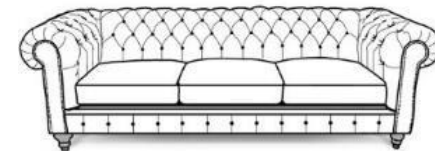

Style Number and Pillow Description	Count	Grade	C-G	H-L	M-Q	R-V	W-Z
Sofa 20" Welled Square Feather	2	Total	119	139	169	189	209
Loveseat 20" Welled Square Feather	2	Price	119	139	169	189	209

To order additional pillows, see Toss Pillows on page C-1 & C-2

1430LR Series - Monroe

2R00LR/2R00LNR Series - Rondell

Type 10 & 25 All Leather

Style Number and Description	Choice & Select		ALSO AVAILABLE IN FABRIC. PLEASE SEE 2R00R IN STATIONARY.							LEATHER										Overall Dimensions		
	Prime	ADD	ADD	FINISH: BRASS Style #	ADD	#	SIZE	DC ADD	FK ADD	DP ADD	VISCO ADD	AIR ADD	PWR ADD	BP ADD	SU	LBS	C	W"	D"	H"		
2R04LR Chair	1949	2059		2R04LNR	10			59	39						6	114	44.63	57	41	33		
2R05LR Sofa	2479	2699		2R05LNR	20			159	69						11	169	77.52	99	41	33		
2R06LR Loveseat	2449	2609		2R06LNR	20			109	49						8	132	58.72	75	41	33		
2R07LR Ottoman	769	819													2	32	11.20	43	25	18		

FEATURES

- Backs:** Sinuous Wire Support, Attached, Block Foam with Poly Fiber Wrap
- Seats:** Sinuous Wire Support, Block Foam with Poly Fiber Wrap, Ventilated, Non-Reversible
- Legs:** 4.5" x 5.25", Screw-In Wood
- Optional Pillow Types Available:** No fabric restrictions on pillows; leather and vinyl pillows not available

Style Number and Pillow Description	Count	Grade	C-G	H-L	M-Q	R-V	W-Z
Chair 20" Welled Square Feather	1	Total	59	69	89	99	109
Sofa 20" Welled Square Feather	2	Price	119	139	169	189	209
Loveseat 20" Welled Square Feather	2		119	139	169	189	209