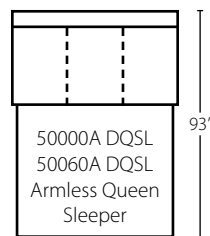

50000A DQSL
50060A DQSL
Armless Queen Sleeper
W78" D40" H36"