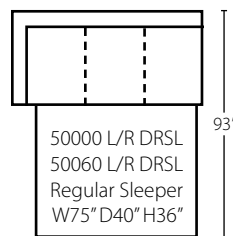

50000L/R BC
50060L/R BC
Big Chair
W53" D40" H36"

50000 WEDGE
50060 WEDGE
90° Wedge
W67" D40" H36"

50000 CORN
50060 CORN
Corner
W40" D40" H36"

50000L/R C
50060L/R C
Chair
W29" D40" H36"

50000 AC
50060 AC
Armless Chair
W23" D40" H36"