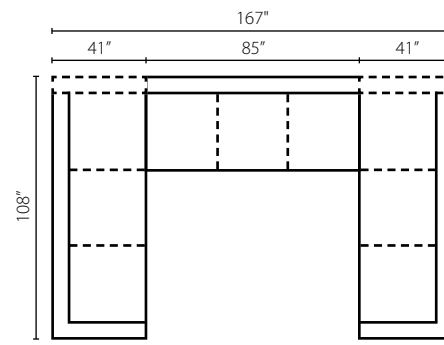

Configuration B
LTD85300L LS Loveseat
LTD85300 WEDGE Wedge
LTD85300R LS Loveseat

Configuration C
LTD85300L CRNS Corner Sofa
LTD85300 AS Armless Sofa
LTD85300L CRNS Corner Sofa