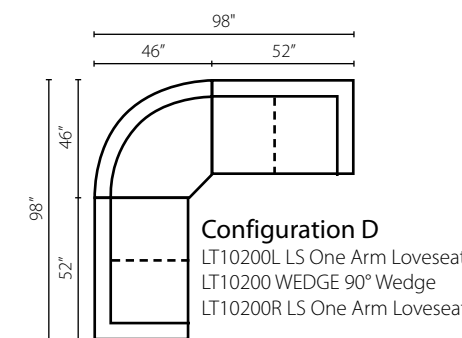

Configuration D
LT10200L LS One Arm Loveseat
LT10200 WEDGE 90° Wedge
LT10200R LS One Arm Loveseat