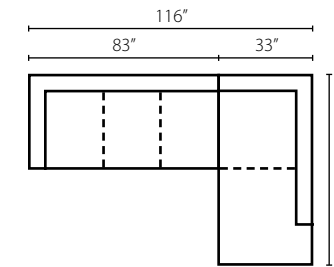

Configuration A
L59600L S Sofa
L59600R SCHS Sofa Chaise