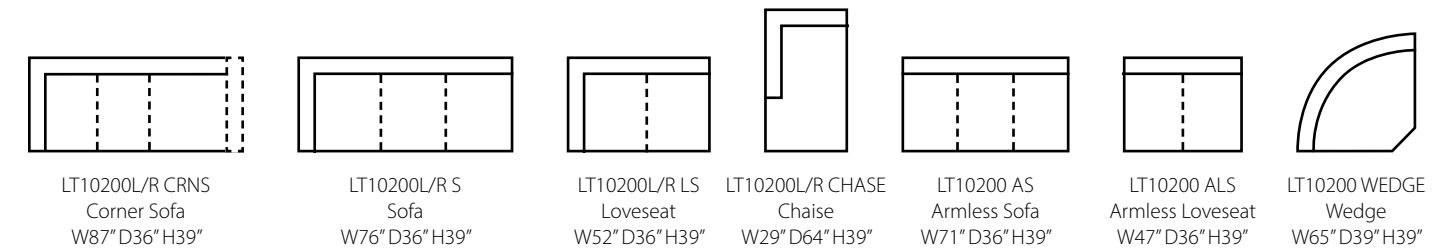

SECTIONALS

Revitalize a living space by adding a sectional with room for the entire family to relax. Color your life and your home with inspiring designs, sensual leathers, and comfortable attributes that the whole family can enjoy.

Belton LT10200

Shown in Durango Strawberry. | Attached Back | Matching group available (page 5). | Available with arm pillows as LT31600AP.