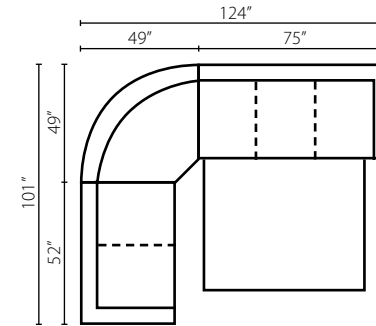

Configuration C

51400L / 51460L LS Loveseat
51400 / 51460 WEDGE Wedge
51400R / 51460R DRSL Regular Sleeper