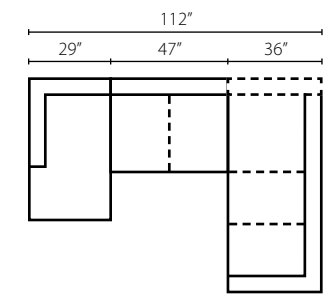

Configuration A
LT10200L CHASE One Arm Chaise
LT10200 ALS Armless Loveseat
LT10200R CRNS Corner Sofa