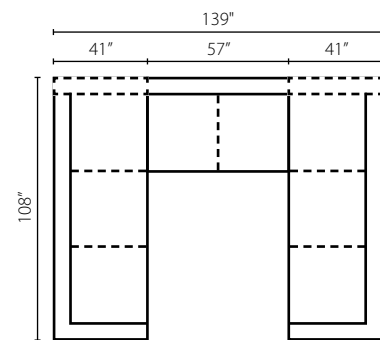

Configuration E
LTD85300L CRNS Corner Sofa
LTD85300 ALS Armless Loveseat
LTD85300L CRNS Corner Sofa