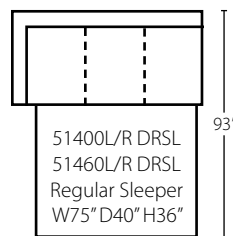

51400 WEDGE
51460 WEDGE
90° Wedge
W67" D40" H36"

51400 CORN
51460 CORN
Corner
W40" D40" H36"

51400L/R C
51460L/R C
Chair
W29" D40" H36"

51400 AC
51460 AC
Armless Chair
W23" D40" H36"

51400L/R DRSL
51460L/R DRSL
Regular Sleeper
W75" D40" H36"