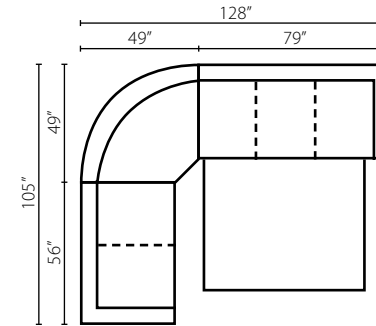

51300 L/R DRSL
51360 L/R DRSL
Regular Sleeper
W79" D40" H36"

51300A DQSL
51360A DQSL
Armless Queen Sleeper
W78" D40" H36"

51300L/R SCHS
51360L/R SCHS
Sofa Chaise
W41" D87" H36"

51300L/R CHASE
51360L/R CHASE
Chaise
W33" D63" H36"