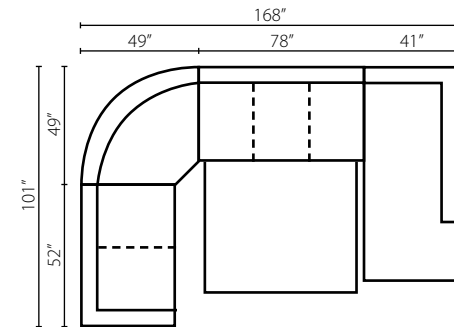

Configuration E

50000L / 50060L LS Loveseat
50000 / 50060 WEDGE Wedge
50000A / 50060A DQSL Armless Queen Sleeper
50000R / 50060R SCHS Sofa Chaise