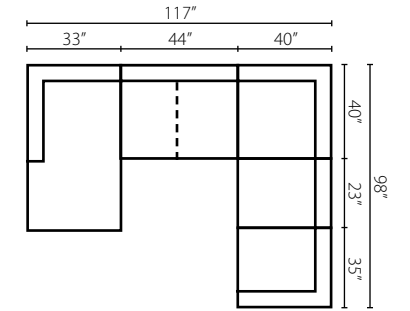

Configuration B
51300L / 51360L CHASE Chaise
51300 / 51360 ALS Armless Loveseat
51300 / 51360 CORN Corner
51300 / 51360 AC Armless Chair
51300R / 51360R C Chair