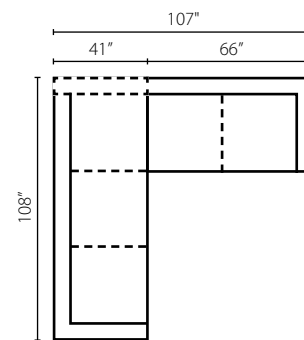

Configuration F
LTD85300L CRNS Corner Sofa
LTD85300R LS Loveseat