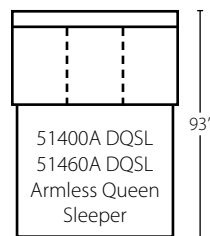

51400 WEDGE
51460 WEDGE
90° Wedge
W67" D40" H36"

51400 CORN
51460 CORN
Corner
W40" D40" H36"

51400L/R C
51460L/R C
Chair
W29" D40" H36"

51400 AC
51460 AC
Armless Chair
W23" D40" H36"

51400L/R DRSL
51460L/R DRSL
Regular Sleeper
W75" D40" H36"