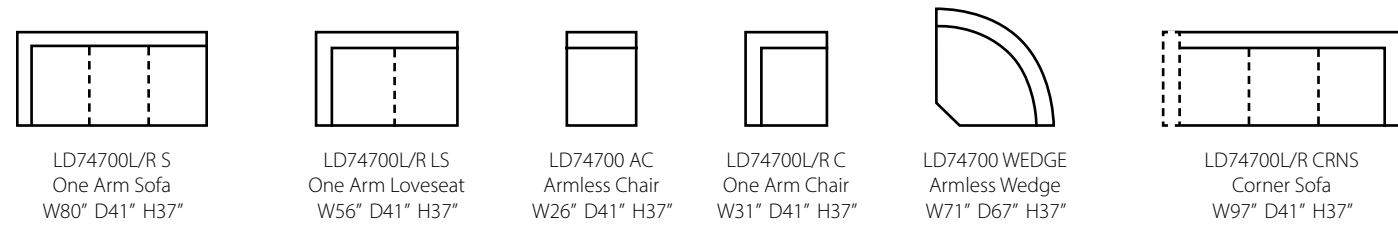

Configuration E
 LT10200L LS One Arm Loveseat
 LT10200R CHASE One Arm Chaise

Configuration F
 LT10200L LS One Arm Loveseat
 LT10200 WEDGE 90° Wedge
 LT10200R S One Arm Sofa

Cassidy LD74700

Shown in Steamboat Driftwood. | Attached Back | Available with nails as LD74710. | Matching group available (page 6). | Available with arm pillows as LD74700AP/LD74710AP.