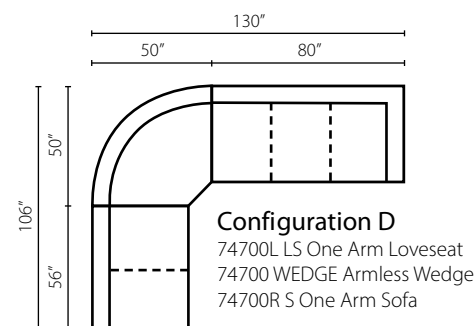

Shown in Steamboat Driftwood. | Attached Back | Available with nails as LD74710. | Matching group available (page 6). | Available with arm pillows as LD74700AP/LD74710AP.