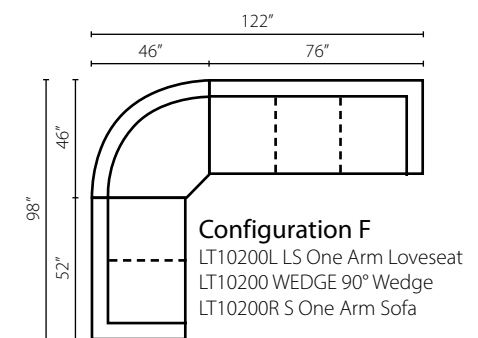

Configuration F
LT10200L LS One Arm Loveseat
LT10200 WEDGE 90° Wedge
LT10200R S One Arm Sofa