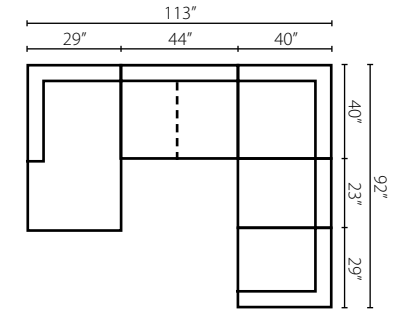

Pantego LTD51400/LTD51460

Shown with Box Seat Cushions. | Attached Back | Matching group available (page 19). | Available with arm pillows as LTD51400AP/LTD51460AP.

Configuration A

51400L / 51460L BC Big Chair
51400 / 51460 ALS Armless Loveseat
51400R / 51460R SCHS Sofa Chaise