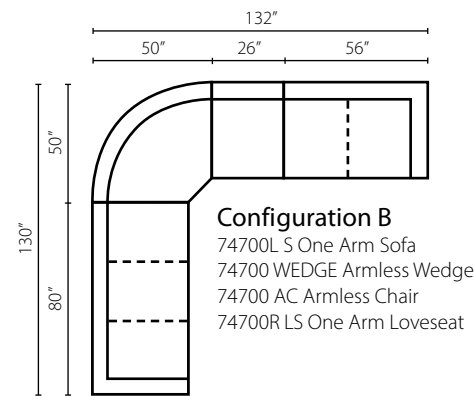

Shown in Steamboat Driftwood. | Attached Back | Available with nails as LD74710. | Matching group available (page 6). | Available with arm pillows as LD74700AP/LD74710AP.