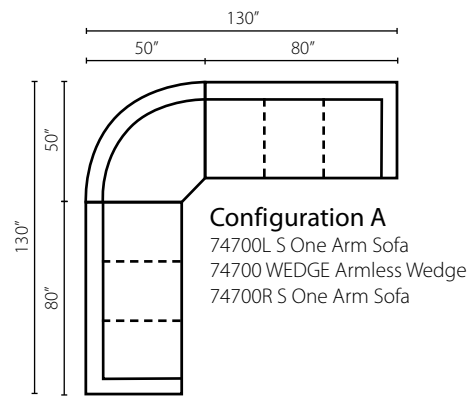

Homestead LD61500LP

Shown in Vintage Flagstone. | Loose Back | Matching group available (page 9).

Isabella LTD85300

Shown in Alfresco Palazzo. | Attached Back | Available with arm pillows as LTD85300AP. | Matching group available (page 10).