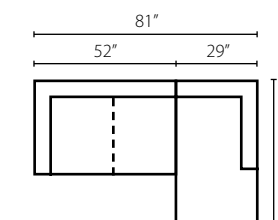

Configuration E
LT10200L LS One Arm Loveseat
LT10200R CHASE One Arm Chaise