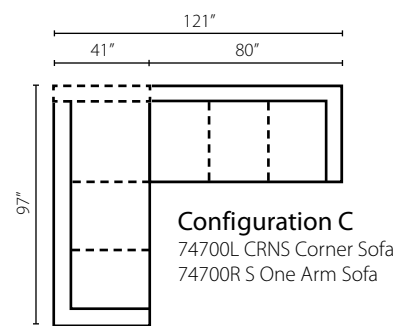

Configuration E
 LT10200L LS One Arm Loveseat
 LT10200R CHASE One Arm Chaise

Configuration F
 LT10200L LS One Arm Loveseat
 LT10200 WEDGE 90° Wedge
 LT10200R S One Arm Sofa

Cassidy LD74700

Shown in Steamboat Driftwood. | Attached Back | Available with nails as LD74710. | Matching group available (page 6). | Available with arm pillows as LD74700AP/LD74710AP.