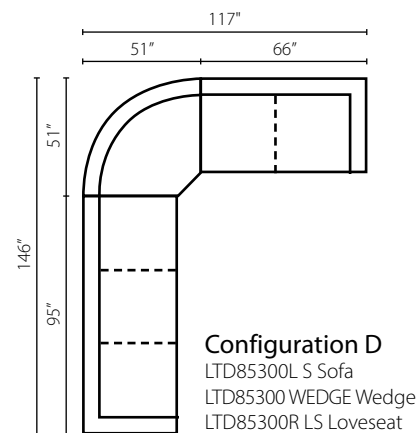

Configuration D
LTD85300L S Sofa
LTD85300 WEDGE Wedge
LTD85300R LS Loveseat