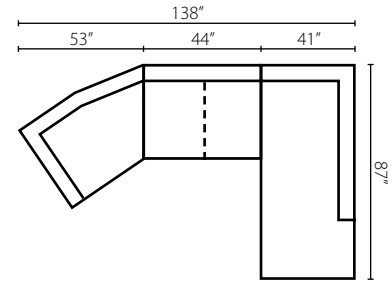

Configuration A

50000L / 50060L BC Big Chair
50000 / 50060 ALS Armless Loveseat
50000R / 50060R SCHS Sofa Chaise