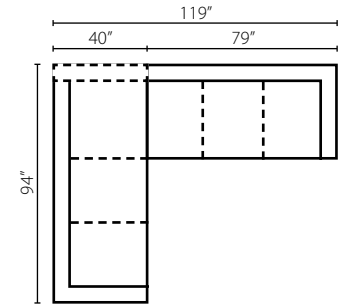

Configuration D
51300L / 51360L CRNS Corner Sofa
51300R / 51360R S Sofa