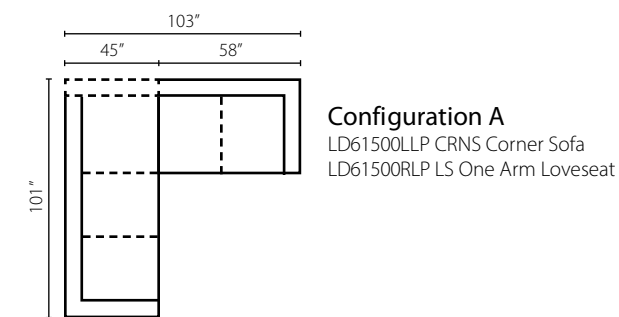

Shown in Vintage Flagstone. | Loose Back | Matching group available (page 9).