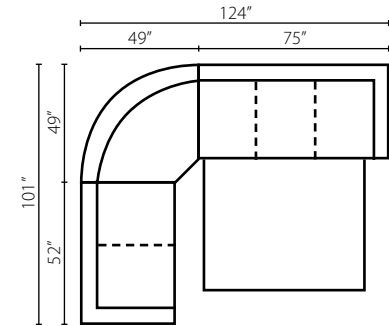

50000 L/R DRSL
50060 L/R DRSL
Regular Sleeper
W75" D40" H36"

50000A DQSL
50060A DQSL
Armless Queen Sleeper
W78" D40" H36"

50000L/R SCHS
50060L/R SCHS
Sofa Chaise
W41" D87" H36"

50000L/R CHASE
50060L/R CHASE
Chaise
W29" D63" H36"