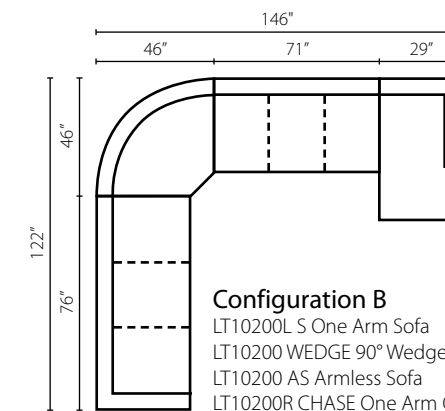

Configuration B
LT10200L S One Arm Sofa
LT10200 WEDGE 90° Wedge
LT10200 AS Armless Sofa
LT10200R CHASE One Arm Chaise