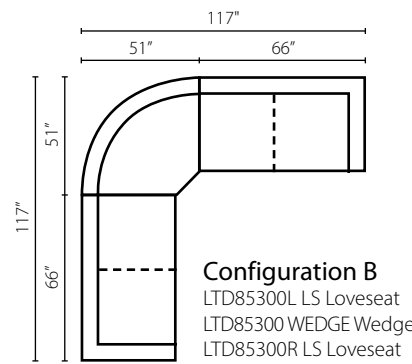

Configuration B
LTD85300L LS Loveseat
LTD85300 WEDGE Wedge
LTD85300R LS Loveseat