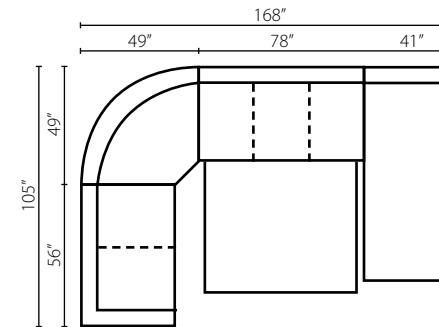

Configuration E
51300L / 51360L LS Loveseat
51300 / 51360 WEDGE Wedge
51300A / 51360A DQSL Armless Queen Sleeper
51300R / 51360R SCHS Sofa Chaise