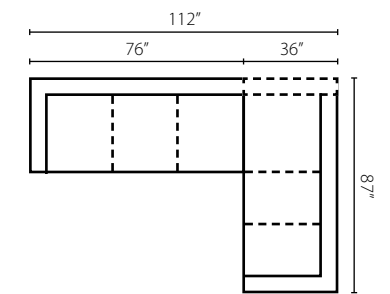

Configuration C
LT10200L S One Arm Sofa
LT10200R CRNS Corner Sofa