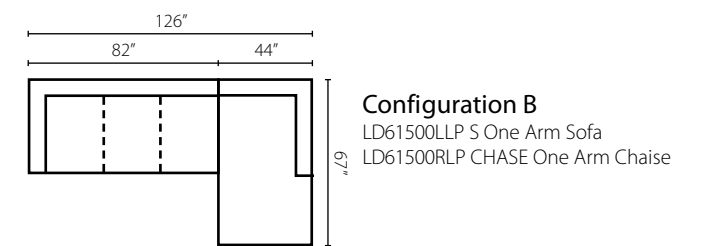

Shown in Vintage Flagstone. | Loose Back | Matching group available (page 9).