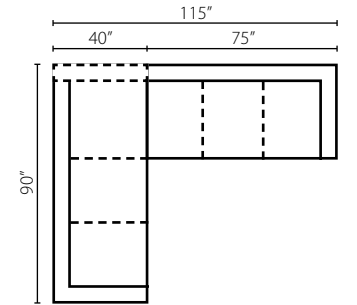

Configuration D

50000L / 50060L CRNS Corner Sofa
50000R / 50060R S Sofa