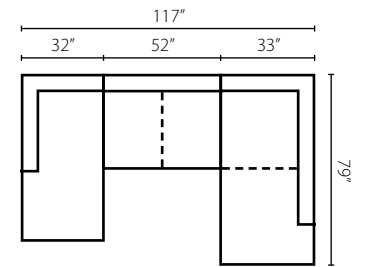

Configuration C
L59600L CHASE Chaise
L59600 ALS Armless Loveseat
L59600R SCHS Sofa Chaise