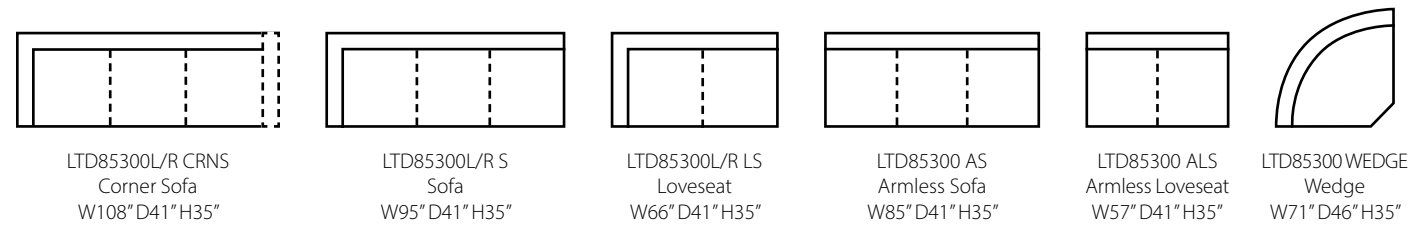

Homestead LD61500LP

Shown in Vintage Flagstone. | Loose Back | Matching group available (page 9).

Isabella LTD85300

Shown in Alfresco Palazzo. | Attached Back | Available with arm pillows as LTD85300AP. | Matching group available (page 10).