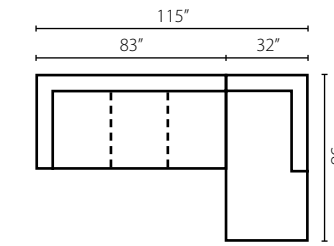

Configuration B
L59600L S Sofa
L59600R CHASE Chaise