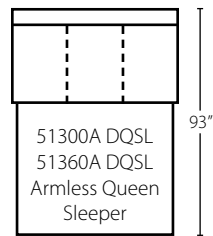

51300A DQSL
51360A DQSL
Armless Queen Sleeper
W78" D40" H36"