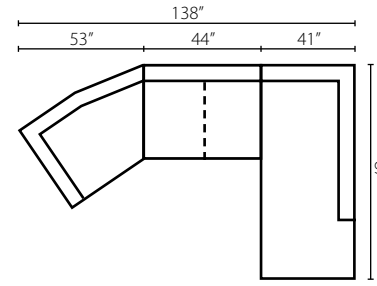

Configuration A

51400L / 51460L BC Big Chair
51400 / 51460 ALS Armless Loveseat
51400R / 51460R SCHS Sofa Chaise