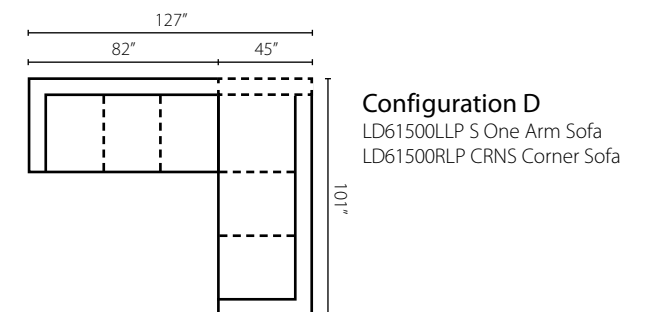

Shown in Vintage Flagstone. | Loose Back | Matching group available (page 9).