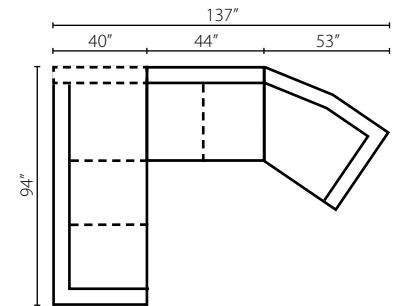

Configuration F
51300L / 51360L CRNS Corner Sofa
51300 / 51360 ALS Armless Loveseat
51300R / 51360R BC Big Chair