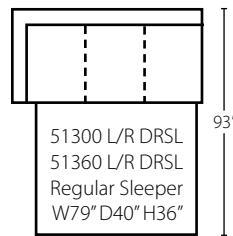

51300L/R BC
51360L/R BC
Big Chair
W53" D40" H36"

51300 WEDGE
51360 WEDGE
90° Wedge
W67" D40" H36"

51300 CORN
51360 CORN
Corner
W40" D40" H36"

51300L/R C
51360L/R C
Chair
W35" D40" H36"

51300 AC
51360 AC
Armless Chair
W23" D40" H36"