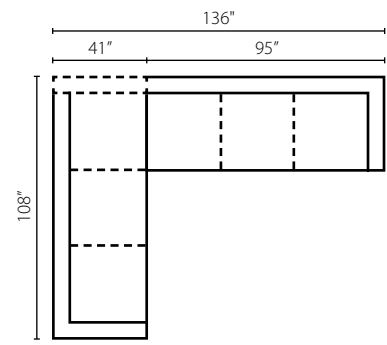

Configuration A
LTD85300L CRNS Corner Sofa
LTD85300R S Sofa