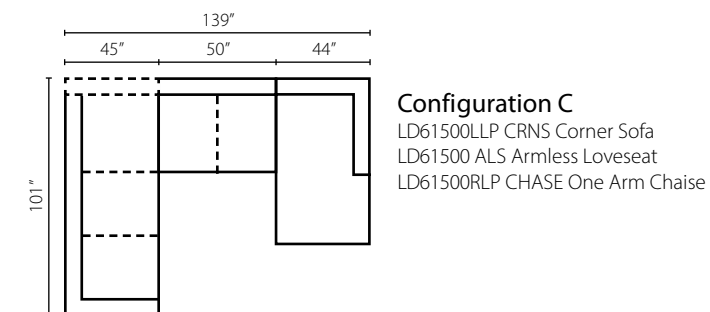

Shown in Vintage Flagstone. | Loose Back | Matching group available (page 9).