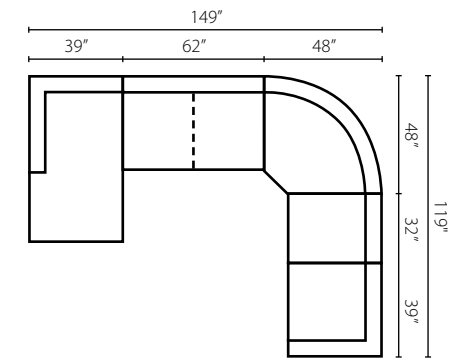

Configuration A
LD27300L CHASE Chaise
LD27300 ALS Armless Loveseat
LD27300 WEDGE Wedge
LD27300 AC Armless Chair
LD27300R C Chair