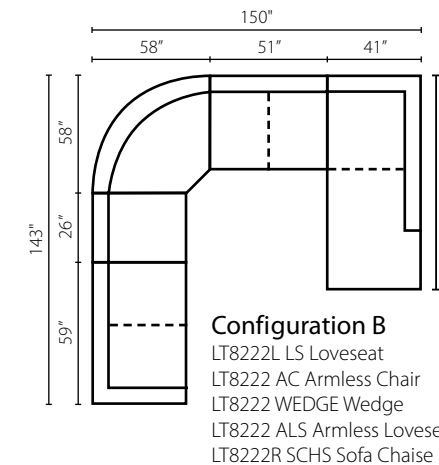

Track Arm L8322 ●

L8322 Sofa / Queen Sleeper: 87W x 41D x 37 H (Overall) - 77W x 24D x 21H (Seat)

L8322 Extra Large Sofa

94W x 41D x 37H (Overall)
84W x 24D x 21H (Seat)

L8322 Studio Sofa

81W x 41D x 37H (Overall)
71W x 24D x 21H (Seat)

L8322 Apartment Sofa

72W x 41D x 37H (Overall)
62W x 24D x 21H (Seat)

L8322 Loveseat

61W x 41D x 37H (Overall)
51W x 24D x 21H (Seat)

L8322 Chair

35W x 41D x 37H (Overall)
25W x 24D x 21H (Seat)

L8322 Swivel Chair

35W x 41D x 35H (Overall)
25W x 24D x 21H (Seat)

L80 Ottoman

32W x 24D x 20H (Overall)

Sofa shown in Cashmere Anthracite.
Chair shown in Cashmere Anthracite.
Attached Back
Available with arm pillows on Sofa, Queen Sleeper, Apartment Sofa, Studio Sofa, and Loveseat L8322AP (not shown).

Rolled Arm LT8122