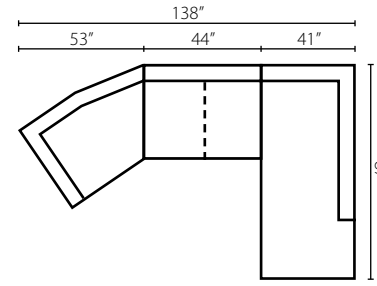

Configuration A
51300L / 51360L BC Big Chair
51300 / 51360 ALS Armless Loveseat
51300R / 51360R SCHS Sofa Chaise