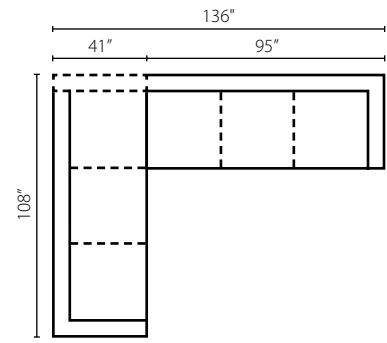

Configuration A
LTD85300L CRNS Corner Sofa
LTD85300R S Sofa