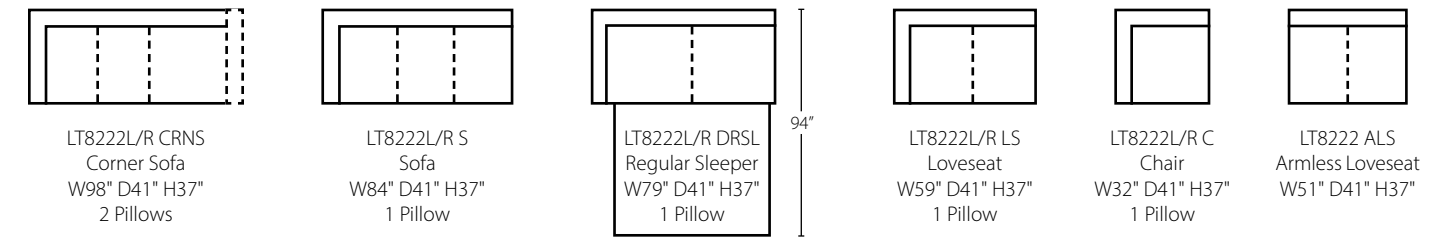

Track Arm L8322 ●

L8322 Sofa / Queen Sleeper: 87W x 41D x 37 H (Overall) - 77W x 24D x 21H (Seat)

L8322 Extra Large Sofa

94W x 41D x 37H (Overall)
84W x 24D x 21H (Seat)

L8322 Studio Sofa

81W x 41D x 37H (Overall)
71W x 24D x 21H (Seat)

L8322 Apartment Sofa

72W x 41D x 37H (Overall)
62W x 24D x 21H (Seat)

L8322 Loveseat

61W x 41D x 37H (Overall)
51W x 24D x 21H (Seat)

L8322 Chair

35W x 41D x 37H (Overall)
25W x 24D x 21H (Seat)

L8322 Swivel Chair

35W x 41D x 35H (Overall)
25W x 24D x 21H (Seat)

L80 Ottoman

32W x 24D x 20H (Overall)

Sofa shown in Cashmere Anthracite.
Chair shown in Cashmere Anthracite.
Attached Back
Available with arm pillows on Sofa, Queen Sleeper, Apartment Sofa, Studio Sofa, and Loveseat L8322AP (not shown).

Rolled Arm LT8122