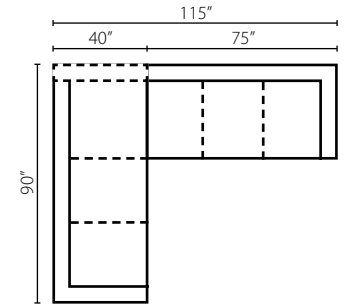

Configuration D

51400L / 51460L CRNS Corner Sofa
51400R / 51460R S Sofa