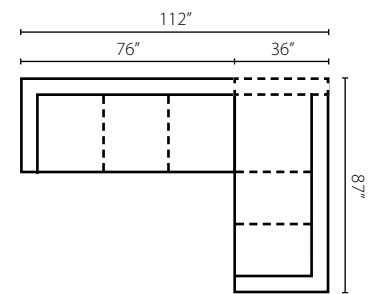

Configuration C
LT10200L S One Arm Sofa
LT10200R CRNS Corner Sofa