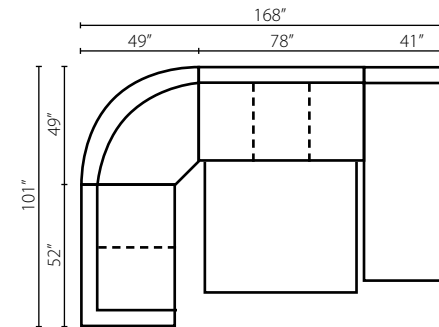

Configuration E

50000L / 50060L LS Loveseat
50000 / 50060 WEDGE Wedge
50000A / 50060A DQSL Armless Queen Sleeper
50000R / 50060R SCHS Sofa Chaise