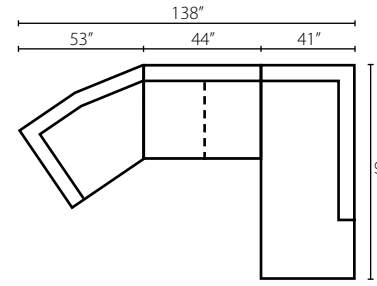

Configuration A

50000L / 50060L BC Big Chair
50000 / 50060 ALS Armless Loveseat
50000R / 50060R SCHS Sofa Chaise