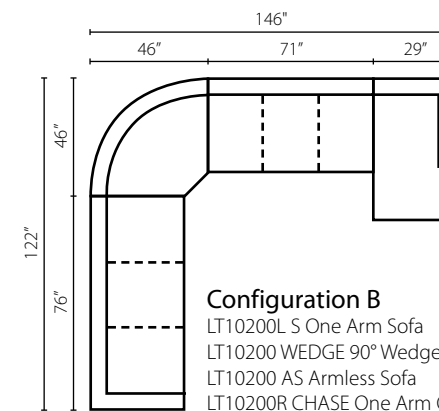

Configuration B
LT10200L S One Arm Sofa
LT10200 WEDGE 90° Wedge
LT10200 AS Armless Sofa
LT10200R CHASE One Arm Chaise