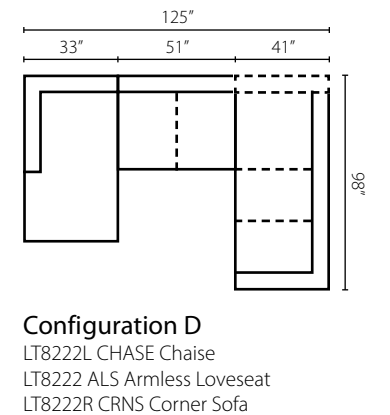

Track Arm L8322 ●

L8322 Sofa / Queen Sleeper: 87W x 41D x 37 H (Overall) - 77W x 24D x 21H (Seat)

L8322 Extra Large Sofa

94W x 41D x 37H (Overall)
84W x 24D x 21H (Seat)

L8322 Studio Sofa

81W x 41D x 37H (Overall)
71W x 24D x 21H (Seat)

L8322 Apartment Sofa

72W x 41D x 37H (Overall)
62W x 24D x 21H (Seat)

L8322 Loveseat

61W x 41D x 37H (Overall)
51W x 24D x 21H (Seat)

L8322 Chair

35W x 41D x 37H (Overall)
25W x 24D x 21H (Seat)

L8322 Swivel Chair

35W x 41D x 35H (Overall)
25W x 24D x 21H (Seat)

L80 Ottoman

32W x 24D x 20H (Overall)

Sofa shown in Cashmere Anthracite.
Chair shown in Cashmere Anthracite.
Attached Back
Available with arm pillows on Sofa, Queen Sleeper, Apartment Sofa, Studio Sofa, and Loveseat L8322AP (not shown).

Rolled Arm LT8122