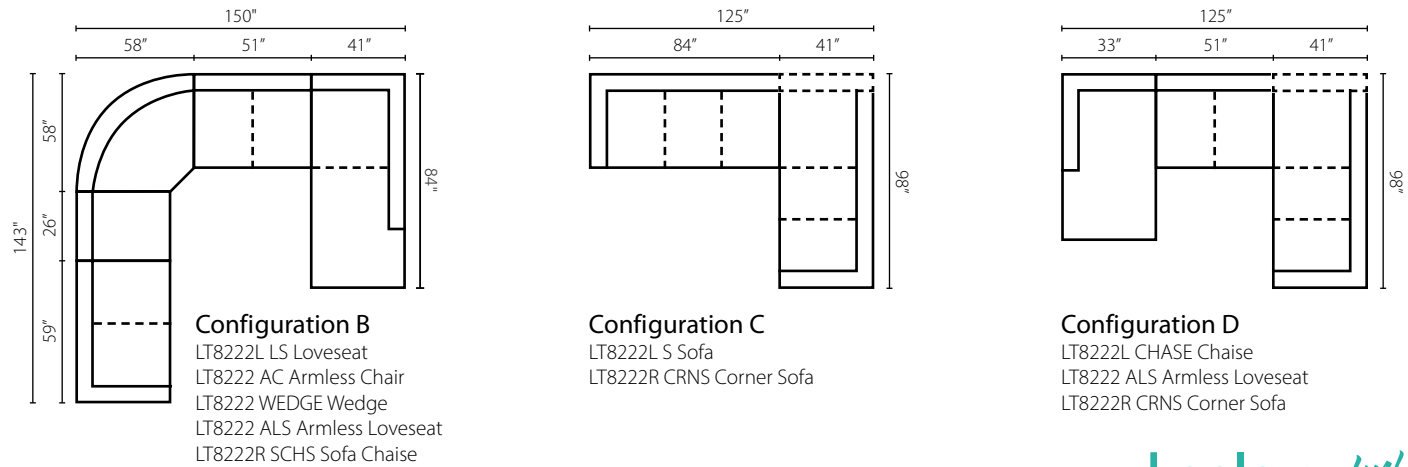

MARKETPLACE

- YOUR DESIGN PROJECT -

Choose your arm, leg, size or configuration.
With many options in shape and style, lifestyle, and function, we've got you covered.

CHOOSE YOUR ARM

CHELSEA
51000
Rolled Arm