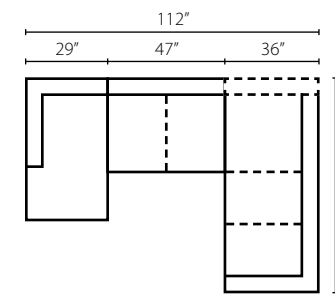

Configuration A
LT10200L CHASE One Arm Chaise
LT10200 ALS Armless Loveseat
LT10200R CRNS Corner Sofa