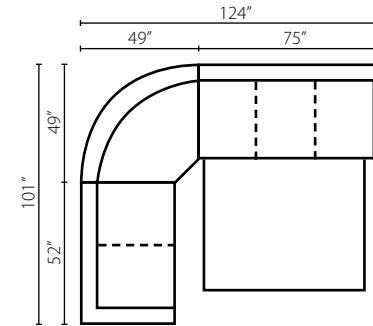

Configuration C

50000L / 50060L LS Loveseat
50000 / 50060 WEDGE Wedge
50000R / 50060R DRSL Regular Sleeper