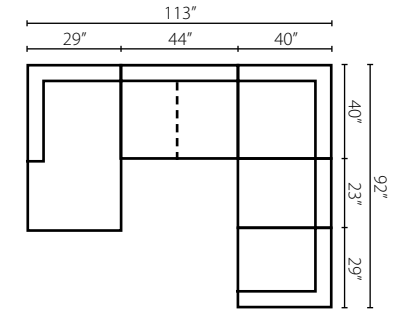

Configuration B

50000L / 50060L CHASE Chaise
50000 / 50060 ALS Armless Loveseat
50000 / 50060 CORN Corner
50000 / 50060 AC Armless Chair
50000R / 50060R C Chair

50000L/R CRNS
50060L/R CRNS
Corner Sofa
W90" D40" H36"

50000L/R S
50060L/R S
Sofa
W75" D40" H36"

50000 AS
50060 AS
Armless Sofa
W78" D40" H36"

50000L/R LS
50060L/R LS
Loveseat
W52" D40" H36"

50000 ALS
50060 ALS
Armless Loveseat
W44" D40" H36"

50000L/R BC
50060L/R BC
Big Chair
W53" D40" H36"

50000 WEDGE
50060 WEDGE
90° Wedge
W67" D40" H36"

50000 CORN
50060 CORN
Corner
W40" D40" H36"

50000L/R C
50060L/R C
Chair
W29" D40" H36"

50000 AC
50060 AC
Armless Chair
W23" D40" H36"