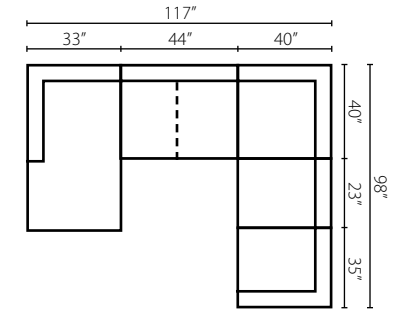

Configuration B
51300L / 51360L CHASE Chaise
51300 / 51360 ALS Armless Loveseat
51300 / 51360 CORN Corner
51300 / 51360 AC Armless Chair
51300R / 51360R C Chair