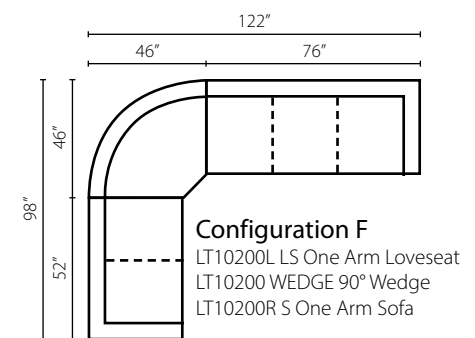

Configuration F
LT10200L LS One Arm Loveseat
LT10200 WEDGE 90° Wedge
LT10200R S One Arm Sofa