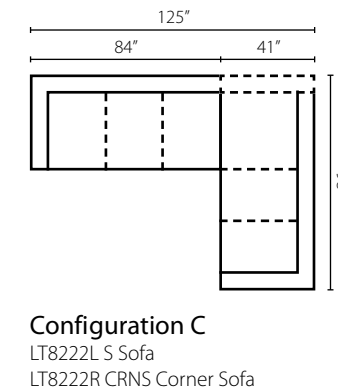

Track Arm L8322 ●

L8322 Sofa / Queen Sleeper: 87W x 41D x 37 H (Overall) - 77W x 24D x 21H (Seat)

L8322 Extra Large Sofa

94W x 41D x 37H (Overall)
84W x 24D x 21H (Seat)

L8322 Studio Sofa

81W x 41D x 37H (Overall)
71W x 24D x 21H (Seat)

L8322 Apartment Sofa

72W x 41D x 37H (Overall)
62W x 24D x 21H (Seat)

L8322 Loveseat

61W x 41D x 37H (Overall)
51W x 24D x 21H (Seat)

L8322 Chair

35W x 41D x 37H (Overall)
25W x 24D x 21H (Seat)

L8322 Swivel Chair

35W x 41D x 35H (Overall)
25W x 24D x 21H (Seat)

L80 Ottoman

32W x 24D x 20H (Overall)

Sofa shown in Cashmere Anthracite.
Chair shown in Cashmere Anthracite.
Attached Back
Available with arm pillows on Sofa, Queen Sleeper, Apartment Sofa, Studio Sofa, and Loveseat L8322AP (not shown).

Rolled Arm LT8122