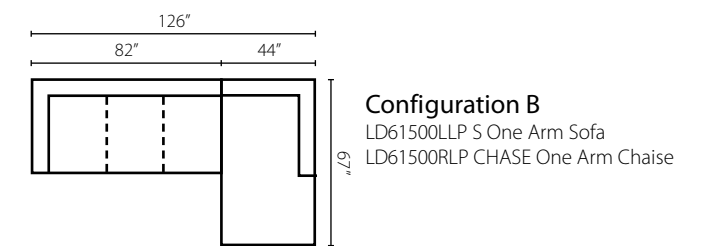

Homestead LD61500LP

Shown in Vintage Flagstone. | Loose Back | Matching group available (page 10).

Isabella LTD85300

Attached Back | Available with arm pillows as LTD85300AP. | Matching group available (page 10).