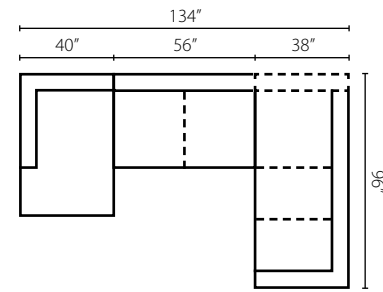

Configuration C
LD35000L CHASE Chaise
LD35000 ALS Armless Loveseat
LD35000R CRNS Corner Sofa