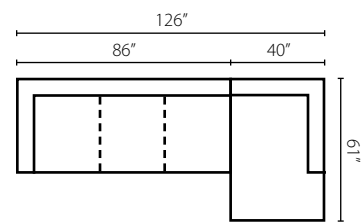

Configuration D
LD35000L S Sofa
LD35000R CHASE Chaise