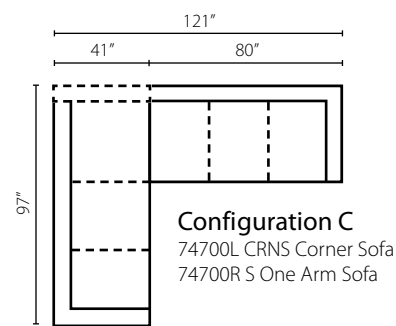

Shown in Steamboat Driftwood. | Attached Back | Available with nails as LD74710. | Matching group available (page 6). | Available with arm pillows as LD74700AP/LD74710AP.