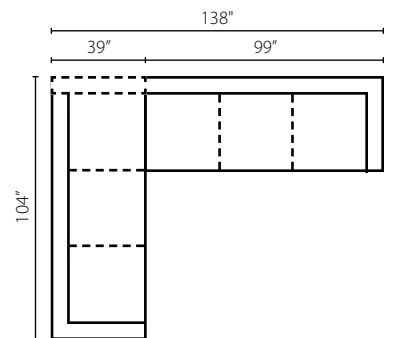

Configuration D
LD27300L CRNS Corner Sofa
LD27300R S Sofa