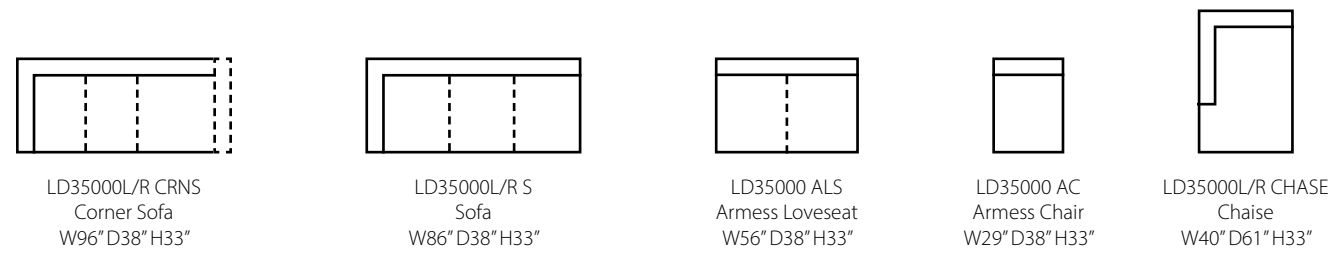

Configuration C
 LD27300L CRNS Corner Sofa
 LD27300 AS Armless Sofa
 LD27300R CHASE Chaise

Configuration D
 LD27300L CRNS Corner Sofa
 LD27300R S Sofa

Soho LD35000

Sofa shown in Cashmere Forest. | Attached Back | Matching group available (page 13). | Available with arm pillows on Corner Sofa, Sofa, and Chaise LTD35000AP (not shown).