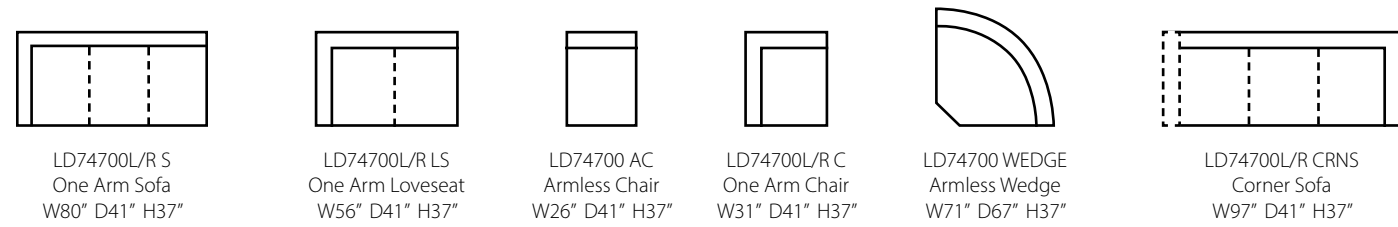

Homestead LD61500LP

Shown in Vintage Flagstone. | Loose Back | Matching group available (page 10).

Isabella LTD85300

Attached Back | Available with arm pillows as LTD85300AP. | Matching group available (page 10).