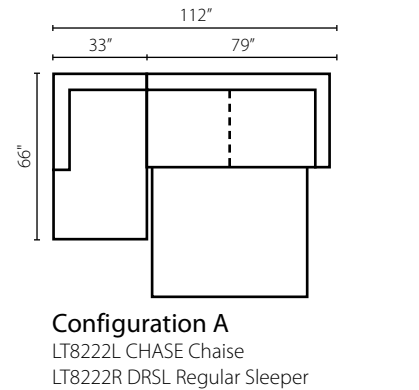

Track Arm L8322 ●

L8322 Sofa / Queen Sleeper: 87W x 41D x 37 H (Overall) - 77W x 24D x 21H (Seat)

L8322 Extra Large Sofa

94W x 41D x 37H (Overall)
84W x 24D x 21H (Seat)

L8322 Studio Sofa

81W x 41D x 37H (Overall)
71W x 24D x 21H (Seat)

L8322 Apartment Sofa

72W x 41D x 37H (Overall)
62W x 24D x 21H (Seat)

L8322 Loveseat

61W x 41D x 37H (Overall)
51W x 24D x 21H (Seat)

L8322 Chair

35W x 41D x 37H (Overall)
25W x 24D x 21H (Seat)

L8322 Swivel Chair

35W x 41D x 35H (Overall)
25W x 24D x 21H (Seat)

L80 Ottoman

32W x 24D x 20H (Overall)

Sofa shown in Cashmere Anthracite.
Chair shown in Cashmere Anthracite.
Attached Back
Available with arm pillows on Sofa, Queen Sleeper, Apartment Sofa, Studio Sofa, and Loveseat L8322AP (not shown).

Rolled Arm LT8122