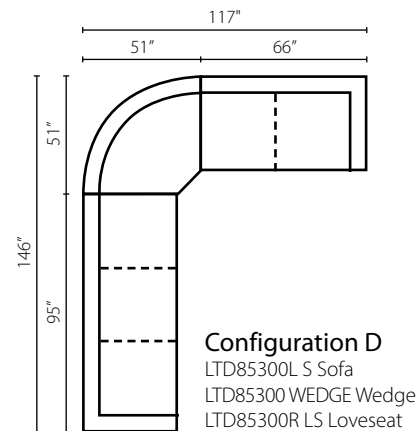

Configuration D
LTD85300L S Sofa
LTD85300 WEDGE Wedge
LTD85300R LS Loveseat