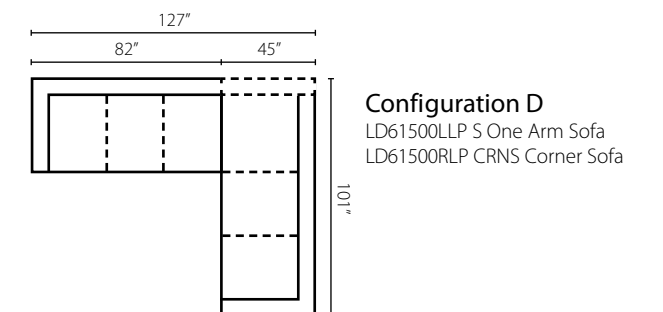

Homestead LD61500LP

Shown in Vintage Flagstone. | Loose Back | Matching group available (page 10).

Isabella LTD85300

Attached Back | Available with arm pillows as LTD85300AP. | Matching group available (page 10).