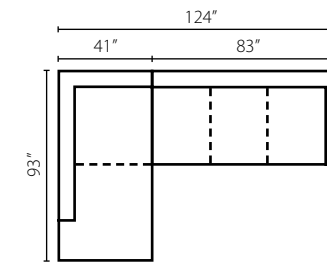

Configuration A
L47900L SCHS Sofa Chaise
L47900R S One Arm Sofa