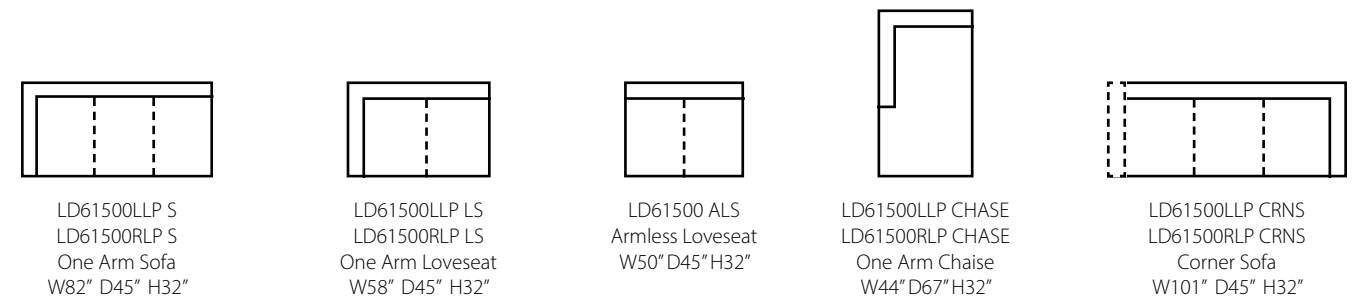

Homestead LD61500LP

Shown in Vintage Flagstone. | Loose Back | Matching group available (page 10).

Isabella LTD85300

Attached Back | Available with arm pillows as LTD85300AP. | Matching group available (page 10).