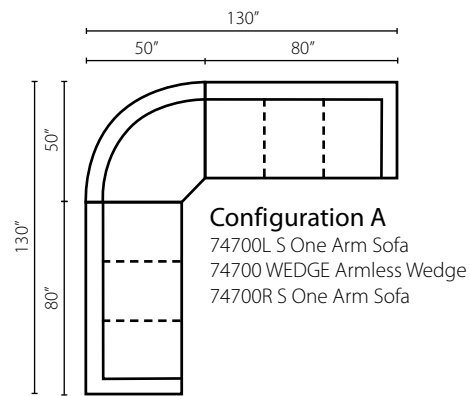

Homestead LD61500LP

Shown in Vintage Flagstone. | Loose Back | Matching group available (page 10).

Isabella LTD85300

Attached Back | Available with arm pillows as LTD85300AP. | Matching group available (page 10).