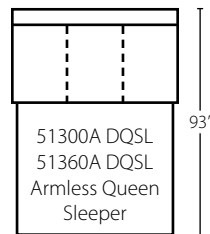

51300A DQSL
51360A DQSL
Armless Queen Sleeper
W78" D40" H36"