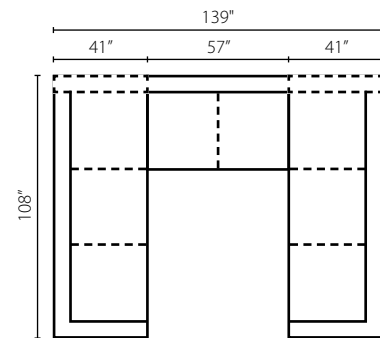

Configuration E
LTD85300L CRNS Corner Sofa
LTD85300 ALS Armless Loveseat
LTD85300L CRNS Corner Sofa