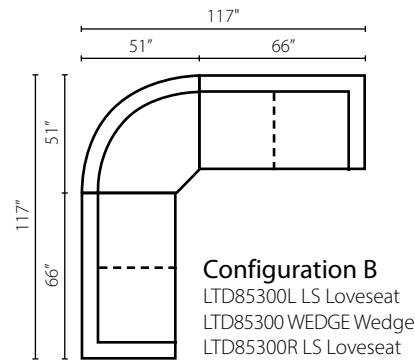

Configuration B
LTD85300L LS Loveseat
LTD85300 WEDGE Wedge
LTD85300R LS Loveseat