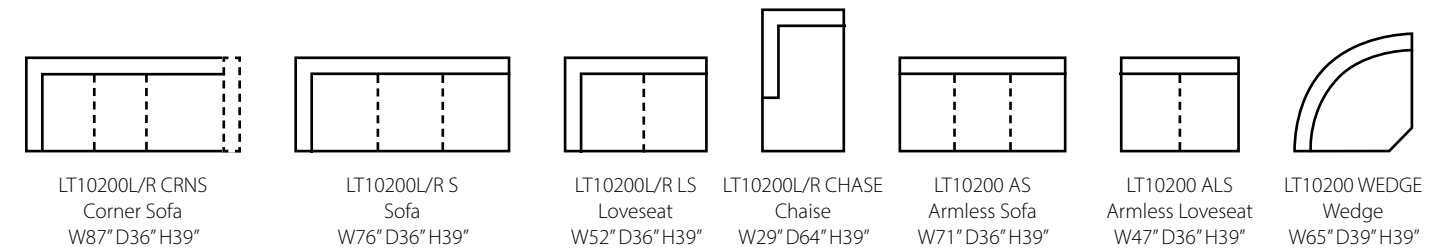

Belton LT10200

Shown in Durango Strawberry. | Attached Back | Matching group available (page 5). | Available with arm pillows as LT31600AP.

Configuration A
 LT10200L CHASE One Arm Chaise
 LT10200 ALS Armless Loveseat
 LT10200R CRNS Corner Sofa