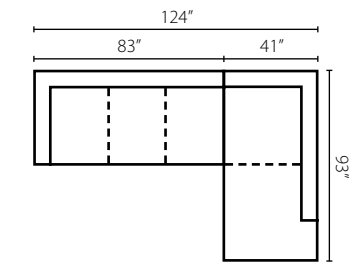

Configuration B
L47900L S One Arm Sofa
L47900R SCHS Sofa Chaise