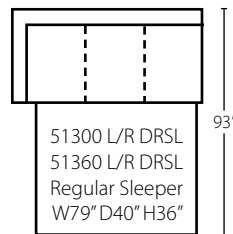

51300L/R BC
51360L/R BC
Big Chair
W53" D40" H36"

51300 WEDGE
51360 WEDGE
90° Wedge
W67" D40" H36"

51300 CORN
51360 CORN
Corner
W40" D40" H36"

51300L/R C
51360L/R C
Chair
W35" D40" H36"

51300 AC
51360 AC
Armless Chair
W23" D40" H36"