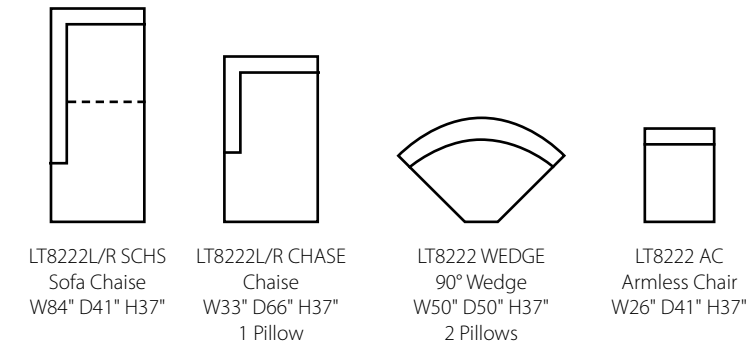

Track Arm L8322 ●

L8322 Sofa / Queen Sleeper: 87W x 41D x 37 H (Overall) - 77W x 24D x 21H (Seat)

L8322 Extra Large Sofa

94W x 41D x 37H (Overall)
84W x 24D x 21H (Seat)

L8322 Studio Sofa

81W x 41D x 37H (Overall)
71W x 24D x 21H (Seat)

L8322 Apartment Sofa

72W x 41D x 37H (Overall)
62W x 24D x 21H (Seat)

L8322 Loveseat

61W x 41D x 37H (Overall)
51W x 24D x 21H (Seat)

L8322 Chair

35W x 41D x 37H (Overall)
25W x 24D x 21H (Seat)

L8322 Swivel Chair

35W x 41D x 35H (Overall)
25W x 24D x 21H (Seat)

L80 Ottoman

32W x 24D x 20H (Overall)

Sofa shown in Cashmere Anthracite.
Chair shown in Cashmere Anthracite.
Attached Back
Available with arm pillows on Sofa, Queen Sleeper, Apartment Sofa, Studio Sofa, and Loveseat L8322AP (not shown).

Rolled Arm LT8122