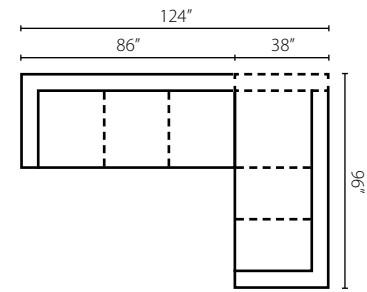

Configuration B
LD35000L S Sofa
LD35000R CRNS Corner Sofa