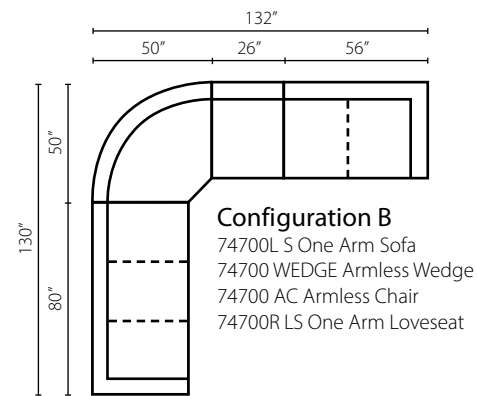

Shown in Steamboat Driftwood. | Attached Back | Available with nails as LD74710. | Matching group available (page 6). | Available with arm pillows as LD74700AP/LD74710AP.