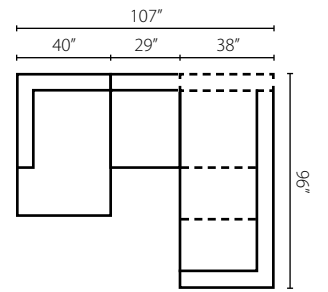

Configuration A
LD35000L CHASE Chaise
LD35000 AC Armless Chair
LD35000R CRNS Corner Sofa