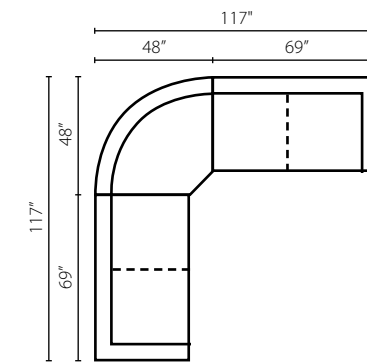

Configuration B
LD27300L LS Loveseat
LD27300 WEDGE Wedge
LD27300R LS Loveseat