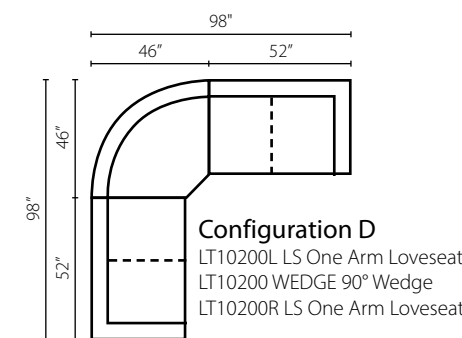

Configuration D
LT10200L LS One Arm Loveseat
LT10200 WEDGE 90° Wedge
LT10200R LS One Arm Loveseat