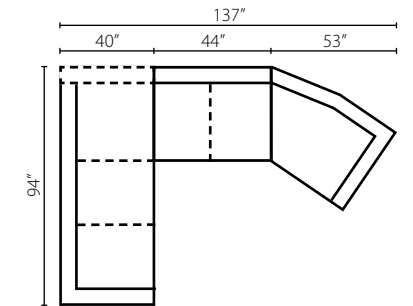

Configuration F
51300L / 51360L CRNS Corner Sofa
51300 / 51360 ALS Armless Loveseat
51300R / 51360R BC Big Chair