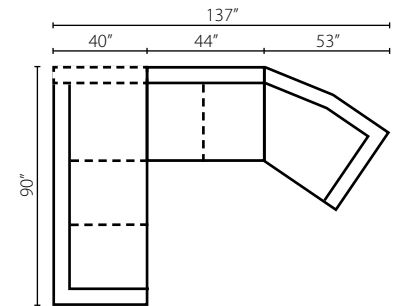

Configuration F

50000L / 50060L CRNS Corner Sofa
50000 / 50060 ALS Armless Loveseat
50000R / 50060R BC Big Chair