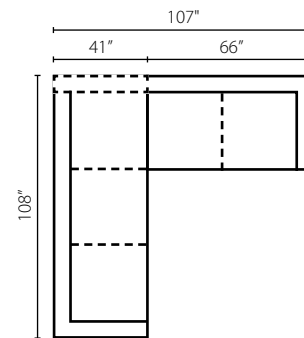

Configuration F
LTD85300L CRNS Corner Sofa
LTD85300R LS Loveseat