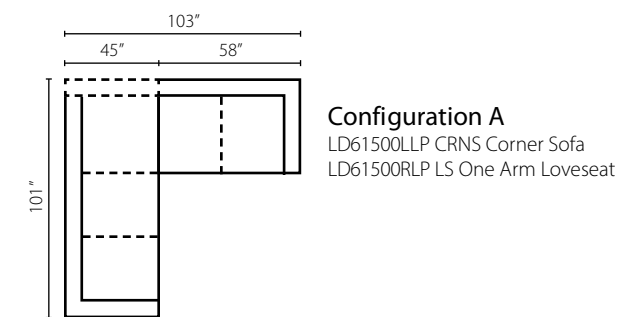

Homestead LD61500LP

Shown in Vintage Flagstone. | Loose Back | Matching group available (page 10).

Isabella LTD85300

Attached Back | Available with arm pillows as LTD85300AP. | Matching group available (page 10).