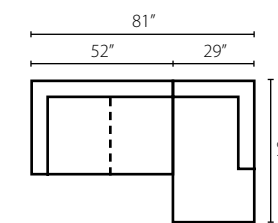

Configuration E
LT10200L LS One Arm Loveseat
LT10200R CHASE One Arm Chaise