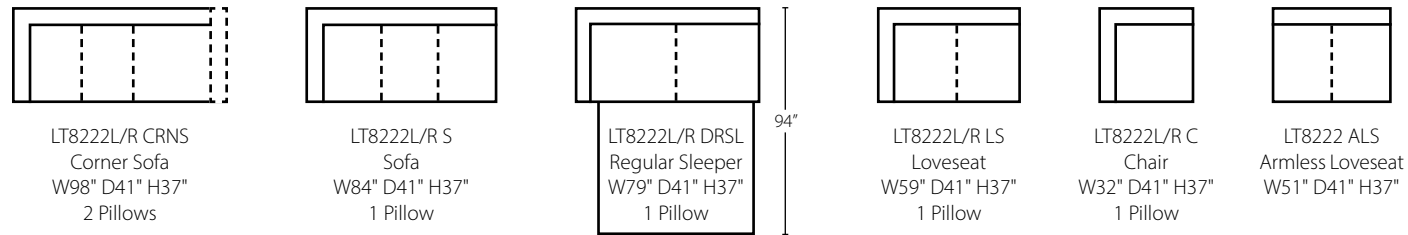

Rolled Arm LT8122

Shown in Texas Slate. | Attached Back | Available with arm pillows as LT8222AP. | Shown as LT8222: Rolled Arm with T Cushion and KoolGel Plus Cushion

Flair Arm LT8222

Shown in Lafayette Midnight. | Attached Back | Available with arm pillows as LT8222AP. | *Shown as LT8222: Flair Arm with T Cushion and KoolGel Plus Cushion*