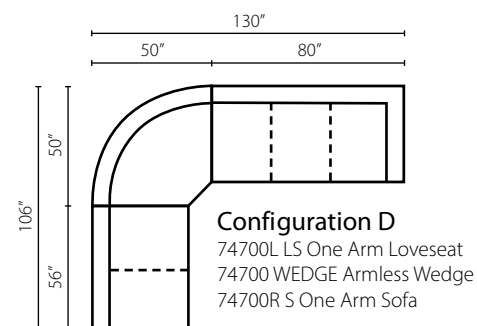

Homestead LD61500LP

Shown in Vintage Flagstone. | Loose Back | Matching group available (page 10).

Isabella LTD85300

Attached Back | Available with arm pillows as LTD85300AP. | Matching group available (page 10).