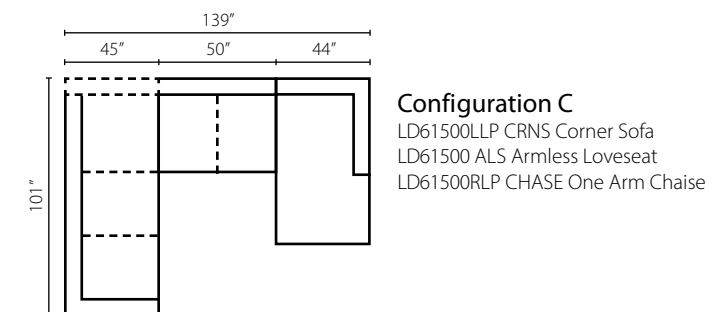

Shown in Vintage Flagstone. | Loose Back | Matching group available (page 10).