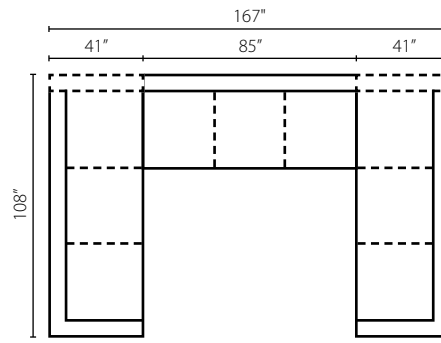

Configuration B
LTD85300L LS Loveseat
LTD85300 WEDGE Wedge
LTD85300R LS Loveseat

Configuration C
LTD85300L CRNS Corner Sofa
LTD85300 AS Armless Sofa
LTD85300L CRNS Corner Sofa