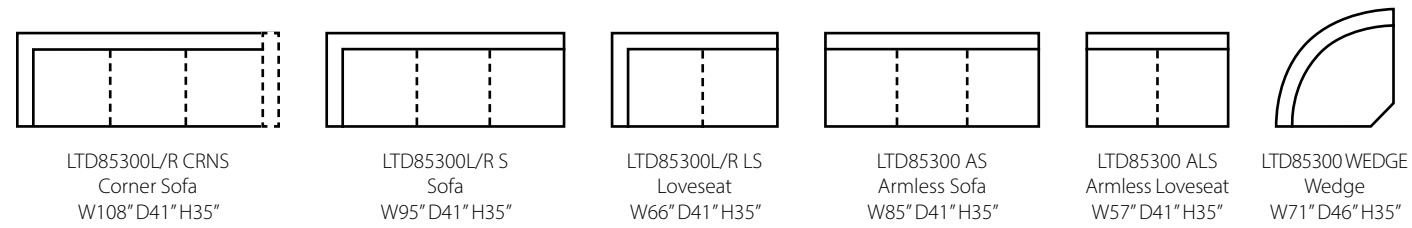

Homestead LD61500LP

Shown in Vintage Flagstone. | Loose Back | Matching group available (page 10).

Isabella LTD85300

Attached Back | Available with arm pillows as LTD85300AP. | Matching group available (page 10).