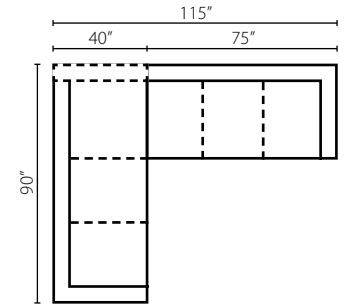

Configuration D

50000L / 50060L CRNS Corner Sofa
50000R / 50060R S Sofa