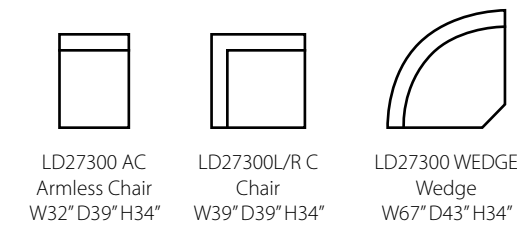

Configuration A
LD27300L CHASE Chaise
LD27300 ALS Armless Loveseat
LD27300 WEDGE Wedge
LD27300 AC Armless Chair
LD27300R C Chair