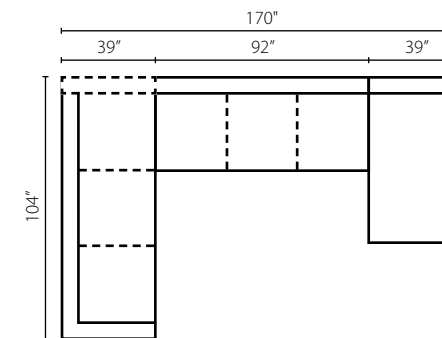

Configuration C
LD27300L CRNS Corner Sofa
LD27300 AS Armless Sofa
LD27300R CHASE Chaise