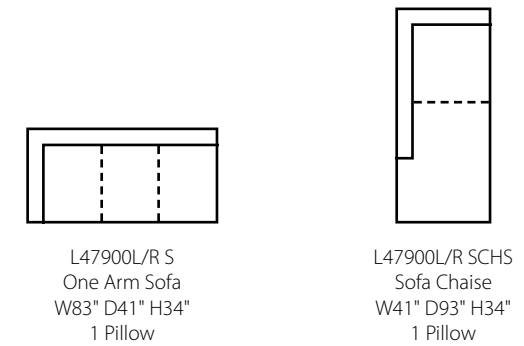

Configuration A
L47900L SCHS Sofa Chaise
L47900R S One Arm Sofa