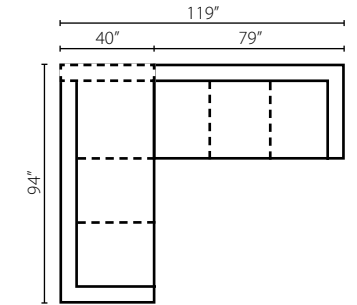

Configuration D
51300L / 51360L CRNS Corner Sofa
51300R / 51360R S Sofa