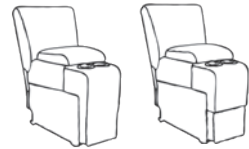

Leather Match

M2CC - Wedged Console

M2CD - Wedged Console w/ Drawer

Our patented bracketing system prevents the units from being shifted and separating apart.

● Custom Comfort ● Performa-Weave Technology ● Signature Series Leather ● Natural Instincts Leather

All measurements are approximate.