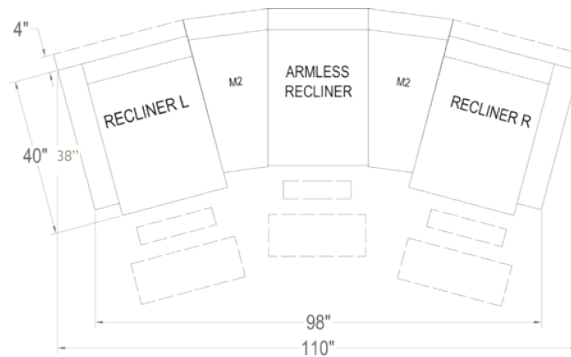

D: 35 1/2"

**Fabric**

M1RC - Straight Console

M1RD - Straight Console w/ Drawer

**Leather Match**

M1CC - Straight Console

M1CD - Straight Console w/ Drawer

**Wedged Console**