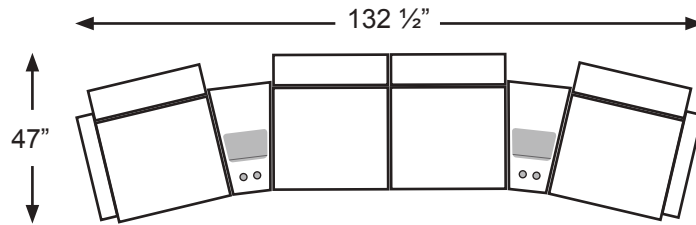

Our patented bracketing system prevents the units from being shifted and separating apart.

● Custom Comfort ● Performa-Weave Technology ● Signature Series Leather ● Natural Instincts Leather

Fabric

- M760R4L - Recliner (Left Arm)
- M760RP4L - Power Recliner (Left Arm)
- M760R4R - Recliner (Right Arm)
- M760RP4R - Power Recliner (Right Arm)

Leather Match

- M760C4L - Recliner (Left Arm)
- M760CP4L - Power Recliner (Left Arm)
- M760C4R - Recliner (Right Arm)
- M760CP4R - Power Recliner (Right Arm)

Fabric

- M760R4A - Armless Recliner
- M760RP4A - Power Armless Recliner
- M760RA - Armless Chair

Leather Match

- M760C4A - Armless Recliner
- M760CP4A - Power Armless Recliner
- M760CA - Armless Chair

Fabric

- M2RC - Wedged Console
- M2RD - Wedged Console w/ Drawer

Leather Match

- M2CC - Wedged Console
- M2CD - Wedged Console w/ Drawer

All measurements are approximate.