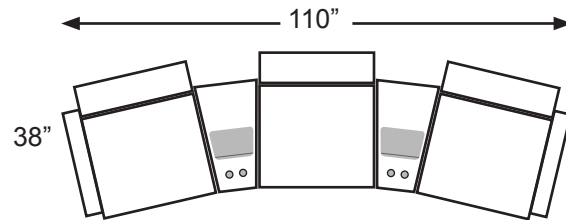

Our patented bracketing system prevents the units from being shifted and separating apart.

● Custom Comfort ● Performa-Weave Technology ● Signature Series Leather ● Natural Instincts Leather

Fabric

- M760R4L - Recliner (Left Arm)
- M760RP4L - Power Recliner (Left Arm)
- M760R4R - Recliner (Right Arm)
- M760RP4R - Power Recliner (Right Arm)

Leather Match

- M760C4L - Recliner (Left Arm)
- M760CP4L - Power Recliner (Left Arm)
- M760C4R - Recliner (Right Arm)
- M760CP4R - Power Recliner (Right Arm)

Fabric

- M760R4A - Armless Recliner
- M760RP4A - Power Armless Recliner
- M760RA - Armless Chair

Leather Match

- M760C4A - Armless Recliner
- M760CP4A - Power Armless Recliner
- M760CA - Armless Chair

Fabric

- M2RC - Wedged Console
- M2RD - Wedged Console w/ Drawer

Leather Match

- M2CC - Wedged Console
- M2CD - Wedged Console w/ Drawer

All measurements are approximate.