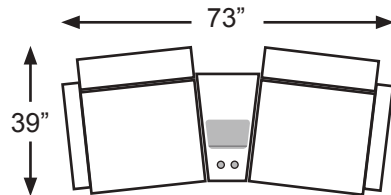

Our patented bracketing system prevents the units from being shifted and separating apart.

● Custom Comfort ● Performa-Weave Technology ● Signature Series Leather ● Natural Instincts Leather

Fabric

- M760R4L - Recliner (Left Arm)
- M760RP4L - Power Recliner (Left Arm)
- M760R4R - Recliner (Right Arm)
- M760RP4R - Power Recliner (Right Arm)