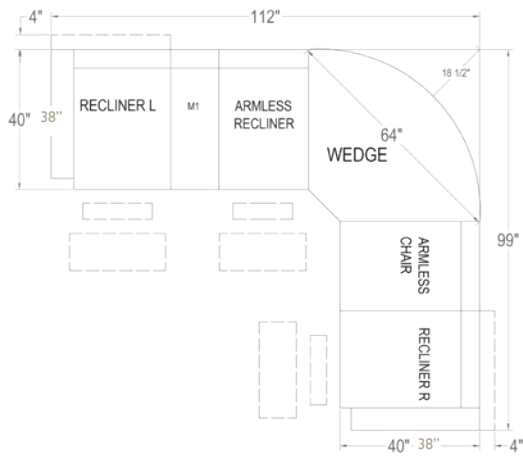

Straight Console

UNIT

H: 35"

W: 13 1/2"

D: 35 1/2"

Fabric

M1RC - Straight Console

M1RD - Straight Console w/ Drawer

Leather Match

M1CC - Straight Console

M1CD - Straight Console w/ Drawer