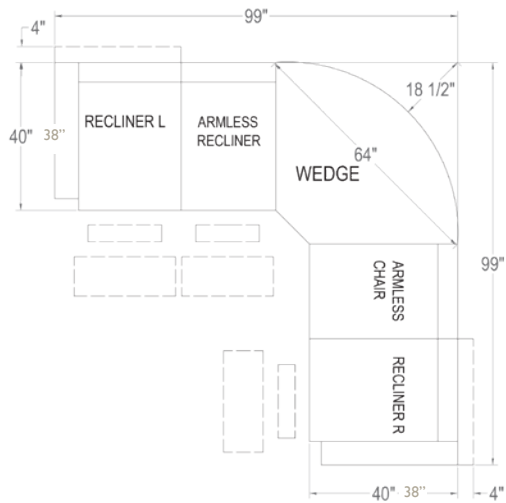

D: 35 1/2"

**Fabric**

M1RC - Straight Console

M1RD - Straight Console w/ Drawer

**Leather Match**

M1CC - Straight Console

M1CD - Straight Console w/ Drawer

**Wedged Console**