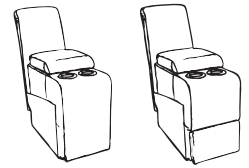

D: 35 1/2"

**Fabric**

M1RC - Straight Console

M1RD - Straight Console w/ Drawer

**Leather Match**

M1CC - Straight Console

M1CD - Straight Console w/ Drawer

**Wedged Console**