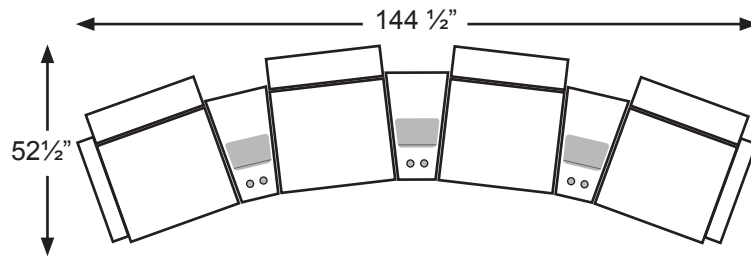

Our patented bracketing system prevents the units from being shifted and separating apart.

● Custom Comfort ● Performa-Weave Technology ● Signature Series Leather ● Natural Instincts Leather

Fabric

- M760R4L - Recliner (Left Arm)
- M760RP4L - Power Recliner (Left Arm)
- M760R4R - Recliner (Right Arm)
- M760RP4R - Power Recliner (Right Arm)

Leather Match

- M760C4L - Recliner (Left Arm)
- M760CP4L - Power Recliner (Left Arm)
- M760C4R - Recliner (Right Arm)
- M760CP4R - Power Recliner (Right Arm)

Fabric

- M760R4A - Armless Recliner
- M760RP4A - Power Armless Recliner
- M760RA - Armless Chair

Leather Match

- M760C4A - Armless Recliner
- M760CP4A - Power Armless Recliner
- M760CA - Armless Chair

Fabric

- M2RC - Wedged Console
- M2RD - Wedged Console w/ Drawer

Leather Match

- M2CC - Wedged Console
- M2CD - Wedged Console w/ Drawer

All measurements are approximate.