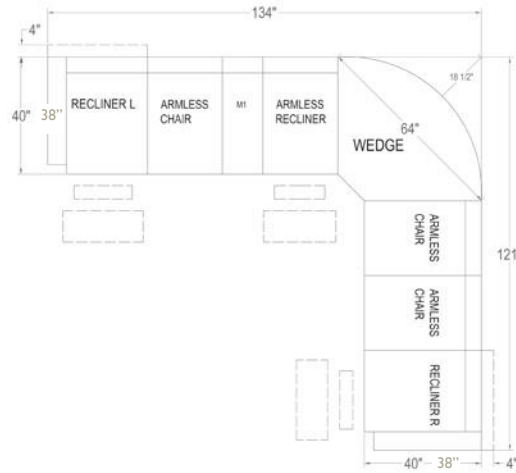

Straight Console

UNIT

H: 35"

W: 13 1/2"

D: 35 1/2"

Fabric

M1RC - Straight Console

M1RD - Straight Console w/ Drawer

Leather Match

M1CC - Straight Console

M1CD - Straight Console w/ Drawer