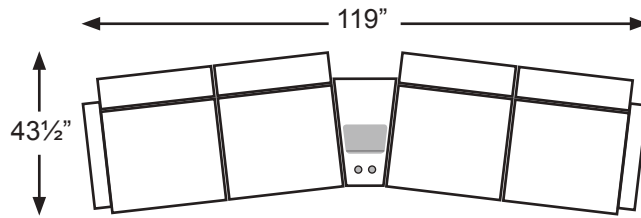

Our patented bracketing system prevents the units from being shifted and separating apart.

● Custom Comfort ● Performa-Weave Technology ● Signature Series Leather ● Natural Instincts Leather

Fabric

- M760R4L - Recliner (Left Arm)
- M760RP4L - Power Recliner (Left Arm)
- M760R4R - Recliner (Right Arm)
- M760RP4R - Power Recliner (Right Arm)

Leather Match

- M760C4L - Recliner (Left Arm)
- M760CP4L - Power Recliner (Left Arm)
- M760C4R - Recliner (Right Arm)
- M760CP4R - Power Recliner (Right Arm)

Fabric

- M760R4A - Armless Recliner
- M760RP4A - Power Armless Recliner
- M760RA - Armless Chair

Leather Match

- M760C4A - Armless Recliner
- M760CP4A - Power Armless Recliner
- M760CA - Armless Chair

Fabric

- M2RC - Wedged Console
- M2RD - Wedged Console w/ Drawer

Leather Match

- M2CC - Wedged Console
- M2CD - Wedged Console w/ Drawer

All measurements are approximate.