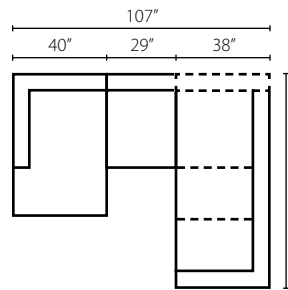

Elaine LD66910 ●

LD66910 Sofa: 91W x 39D x 37H (Overall) - 74W x 22D x 23H (Seat)

L57300 Loveseat
65W x 43D x 38H (Overall)
53W x 24D x 22H (Seat)

L57300 Chair
41W x 43D x 38H (Overall)
29W x 24D x 22H (Seat)

LD27300 Loveseat
78W x 39D x 34H (Overall)
59W x 25D x 20H (Seat)

LD27300 Big Chair
48W x 39D x 34H (Overall)
29W x 25D x 20H (Seat)

LD27300 Ottoman
46W x 25D x 19H (Overall)

Sofa shown in Wild Smoke, Caesar Platinum, Blok Scone, and Barringer Charcoal.
Attached Back

Lyon LD27300 ●

LD27300 Extra Large Sofa: 108W x 39D x 34H (Overall) - 89W x 25D x 20H (Seat)

Soho LD35000

Sofa shown in Cashmere Forest. | Attached Back | Available with arm pillows on Corner Sofa, Sofa, and Chaise LTD35000AP (not shown).

LD35000L/R CRNS
Corner Sofa
W96" D38" H33"

LD35000L/R S
Sofa
W86" D38" H33"

LD35000 ALS
Armless Loveseat
W56" D38" H33"

LD35000 AC
Armless Chair
W29" D38" H33"

LD35000L/R CHASE
Chaise
W40" D61" H33"

Configuration A
LD35000L CHASE Chaise
LD35000 AC Armless Chair
LD35000R CRNS Corner Sofa