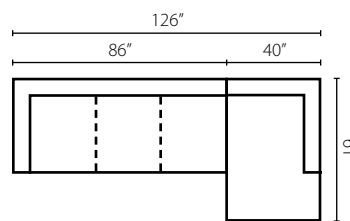

Configuration D
LD35000L S Sofa
LD35000R CHASE Chaise