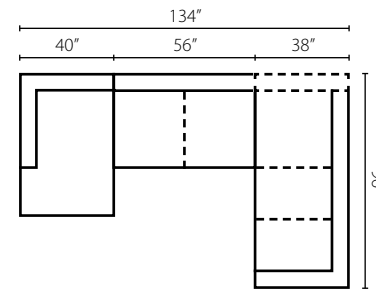

Configuration C
LD35000L CHASE Chaise
LD35000 ALS Armless Loveseat
LD35000R CRNS Corner Sofa