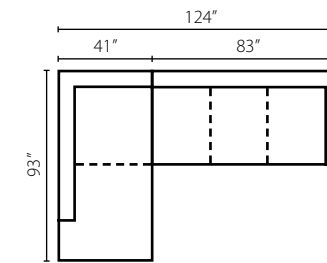

Elaine LD66910 ●

LD66910 Sofa: 91W x 39D x 37H (Overall) - 74W x 22D x 23H (Seat)

L57300 Loveseat
65W x 43D x 38H (Overall)
53W x 24D x 22H (Seat)

L57300 Chair
41W x 43D x 38H (Overall)
29W x 24D x 22H (Seat)

Talon L47900

Sofa shown in Bronx Grey. | Attached Back | Available with arm pillows on Sofa and Sofa Chaise L47900AP.

L47900L/R S
One Arm Sofa
W83" D41" H34"
1 Pillow

L47900L/R SCHS
Sofa Chaise
W41" D93" H34"
1 Pillow