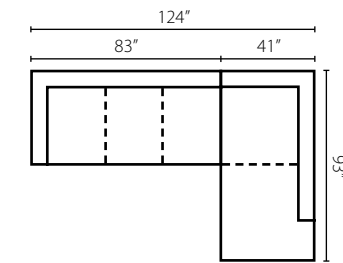

Configuration B
L47900L S One Arm Sofa
L47900R SCHS Sofa Chaise