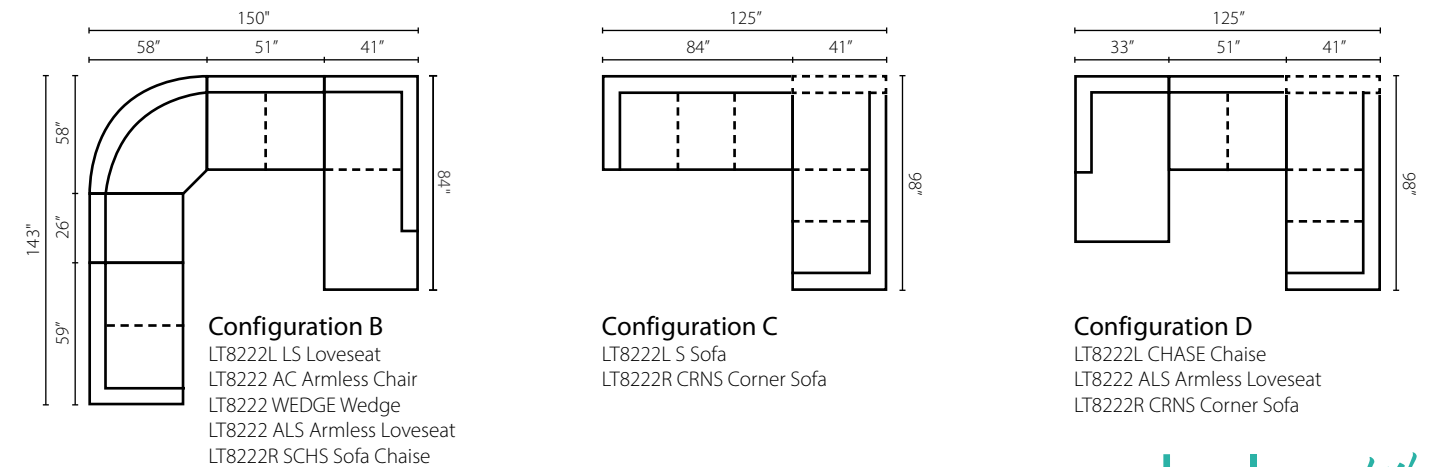

Track Arm L8322 ●

L8322 Sofa / Queen Sleeper: 87W x 41D x 35H (Overall) - 77W x 24D x 21H (Seat)

L8322 Extra Large Sofa

94W x 41D x 35H (Overall)
84W x 24D x 21H (Seat)

L8322 Studio Sofa

81W x 41D x 35H (Overall)
71W x 24D x 21H (Seat)

L8322 Apartment Sofa

72W x 41D x 35H (Overall)
62W x 24D x 21H (Seat)

L8322 Loveseat

61W x 41D x 35H (Overall)
51W x 24D x 21H (Seat)

L8322 Chair

35W x 41D x 35H (Overall)
25W x 24D x 21H (Seat)

L8322 Swivel Chair

35W x 41D x 35H (Overall)
25W x 24D x 21H (Seat)

L80 Ottoman

32W x 24D x 20H (Overall)

Sofa shown in Cashmere Anthracite.
Chair shown in Cashmere Anthracite.
Attached Back
Available with arm pillows on Sofa, Queen Sleeper, Apartment Sofa, Studio Sofa, and Loveseat L8322AP (not shown).

Flair Arm LT8222