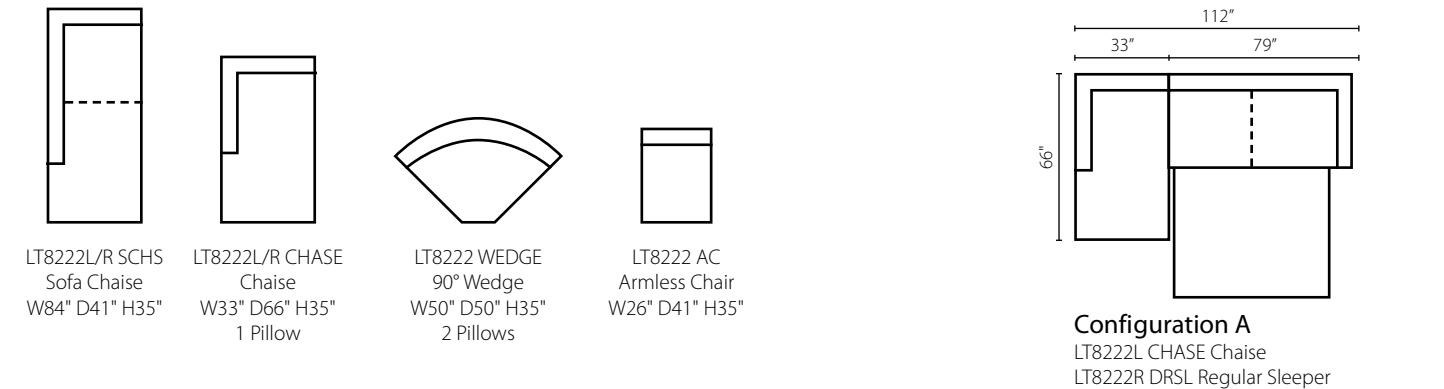

Track Arm L8322 ●

L8322 Sofa / Queen Sleeper: 87W x 41D x 35H (Overall) - 77W x 24D x 21H (Seat)

L8322 Extra Large Sofa

94W x 41D x 35H (Overall)
84W x 24D x 21H (Seat)

L8322 Studio Sofa

81W x 41D x 35H (Overall)
71W x 24D x 21H (Seat)

L8322 Apartment Sofa

72W x 41D x 35H (Overall)
62W x 24D x 21H (Seat)

L8322 Loveseat

61W x 41D x 35H (Overall)
51W x 24D x 21H (Seat)

L8322 Chair

35W x 41D x 35H (Overall)
25W x 24D x 21H (Seat)

L8322 Swivel Chair

35W x 41D x 35H (Overall)
25W x 24D x 21H (Seat)

L80 Ottoman

32W x 24D x 20H (Overall)

Sofa shown in Cashmere Anthracite.
Chair shown in Cashmere Anthracite.
Attached Back
Available with arm pillows on Sofa, Queen Sleeper, Apartment Sofa, Studio Sofa, and Loveseat L8322AP (not shown).

Flair Arm LT8222