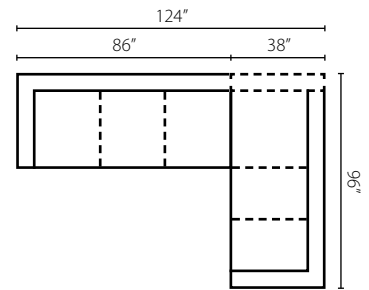

Elaine LD66910 ●

LD66910 Sofa: 91W x 39D x 37H (Overall) - 74W x 22D x 23H (Seat)

L57300 Loveseat
65W x 43D x 38H (Overall)
53W x 24D x 22H (Seat)

L57300 Chair
41W x 43D x 38H (Overall)
29W x 24D x 22H (Seat)

LD27300 Loveseat
78W x 39D x 34H (Overall)
59W x 25D x 20H (Seat)

LD27300 Big Chair
48W x 39D x 34H (Overall)
29W x 25D x 20H (Seat)

LD27300 Ottoman
46W x 25D x 19H (Overall)

Sofa shown in Wild Smoke, Caesar Platinum, Blok Scone, and Barringer Charcoal.
Attached Back

Lyon LD27300 ●

LD27300 Extra Large Sofa: 108W x 39D x 34H (Overall) - 89W x 25D x 20H (Seat)

Soho LD35000

Sofa shown in Cashmere Forest. | Attached Back | Available with arm pillows on Corner Sofa, Sofa, and Chaise LTD35000AP (not shown).

LD35000L/R CRNS
Corner Sofa
W96" D38" H33"

LD35000L/R S
Sofa
W86" D38" H33"

LD35000 ALS
Armless Loveseat
W56" D38" H33"

LD35000 AC
Armless Chair
W29" D38" H33"

LD35000L/R CHASE
Chaise
W40" D61" H33"

Configuration A
LD35000L CHASE Chaise
LD35000 AC Armless Chair
LD35000R CRNS Corner Sofa