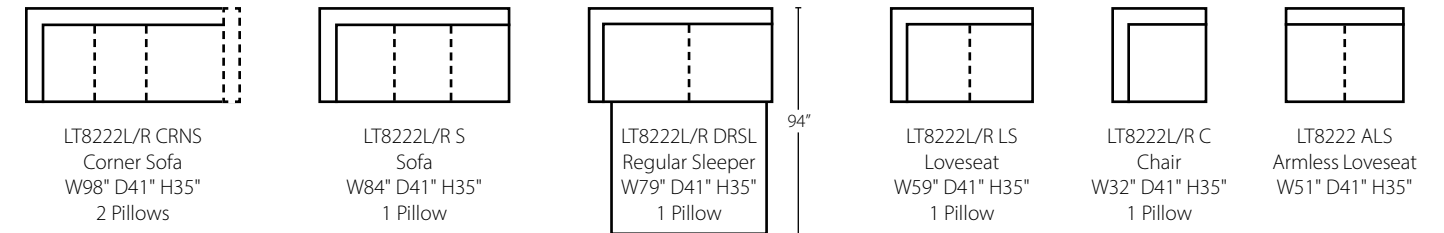

Track Arm L8322 ●

L8322 Sofa / Queen Sleeper: 87W x 41D x 35H (Overall) - 77W x 24D x 21H (Seat)

L8322 Extra Large Sofa

94W x 41D x 35H (Overall)
84W x 24D x 21H (Seat)

L8322 Studio Sofa

81W x 41D x 35H (Overall)
71W x 24D x 21H (Seat)

L8322 Apartment Sofa

72W x 41D x 35H (Overall)
62W x 24D x 21H (Seat)

L8322 Loveseat

61W x 41D x 35H (Overall)
51W x 24D x 21H (Seat)

L8322 Chair

35W x 41D x 35H (Overall)
25W x 24D x 21H (Seat)

L8322 Swivel Chair

35W x 41D x 35H (Overall)
25W x 24D x 21H (Seat)

L80 Ottoman

32W x 24D x 20H (Overall)

Sofa shown in Cashmere Anthracite.
Chair shown in Cashmere Anthracite.
Attached Back
Available with arm pillows on Sofa, Queen Sleeper, Apartment Sofa, Studio Sofa, and Loveseat L8322AP (not shown).

Flair Arm LT8222