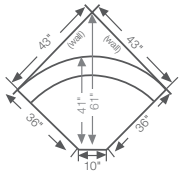

40A-420  
Left-Arm Sitting Recliner  
40" H x 34.5" W x 37.5" D  
Fully Extended 62"

40B-420  
Right-Arm Sitting Recliner  
40" H x 34.5" W x 37.5" D  
Fully Extended 62"

40D-420  
Left-Arm Sitting Reclining Loveseat  
40" H x 58.5" W x 37.5" D  
Fully Extended 62"

40E-420  
Right-Arm Sitting Reclining Loveseat  
40" H x 58.5" W x 37.5" D  
Fully Extended 62"

04C-420  
Corner  
40" H x 60" W x 36.5" D

04H-420  
Armless Full Sleeper  
40" H x 63" W x 37.5" D  
Fully Extended 90.5"