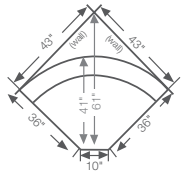

Choose an arrangement shown below, or create the one that suits your home.

40A-420 (Non-Power)
4AP-420 (Power)
Left-Arm Sitting Recliner
40" H x 34.5" W x 37.5" D
Fully Extended 62"

40B-420 (Non-Power)
4BP-420 (Power)
Right-Arm Sitting Recliner
40" H x 34.5" W x 37.5" D
Fully Extended 62"

40D-420 (Non-Power)
4DP-420 (Power)
Left-Arm Sitting Reclining Loveseat
40" H x 58.5" W x 37.5" D
Fully Extended 62"

40E-420 (Non-Power)
4EP-420 (Power)
Right-Arm Sitting Reclining Loveseat
40" H x 58.5" W x 37.5" D
Fully Extended 62"