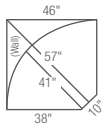

40B-366 or 4BP-366 (Power)  
Right-Arm  
Sitting Recliner

440-366 or 44P-366 (Power)  
Reclining Sofa  
40" H x 90" W x 38" D

480-366 or 48P-366 (Power)  
Reclining Loveseat  
40" H x 67.5" W x 38" D

Choose an arrangement shown below, or create the one that suits your home.

40A-366 (Non-Power)  
4AP-366 (Power)  
**Left-Arm Sitting Recliner**  
40" H x 33" W x 38" D  
Fully Extended 65.5"

40B-366 (Non-Power)  
4BP-366 (Power)  
**Right-Arm Sitting Recliner**  
40" H x 33" W x 38" D  
Fully Extended 65.5"

40D-366 (Non-Power)  
4DP-366 (Power)  
**Left-Arm Sitting Reclining Loveseat**  
40" H x 57" W x 38" D  
Fully Extended 65.5"

40E-366 (Non-Power)  
4EP-366 (Power)  
**Right-Arm Sitting Reclining Loveseat**  
40" H x 57" W x 38" D  
Fully Extended 65.5"