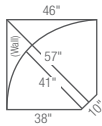

04C-366
Corner

44D-366
Left-Arm Sitting
Reclining Loveseat

44E-366
Right-Arm Sitting
Reclining Loveseat

04M-366 Armless Chair
44S-366 Armless Recliner

44A-366
Left-Arm
Sitting Recliner

44B-366
Right-Arm
Sitting Recliner

Choose an arrangement shown below, or create the one that suits your home.

44A-366
Left-Arm Sitting Recliner
40" H x 33" W x 38" D
Fully Extended 65.5"

44B-366
Right-Arm Sitting Recliner
40" H x 33" W x 38" D
Fully Extended 65.5"

44D-366
Left-Arm Sitting Reclining Loveseat
40" H x 57" W x 38" D
Fully Extended 65.5"

44E-366
Right-Arm Sitting Reclining Loveseat
40" H x 57" W x 38" D
Fully Extended 65.5"

04C-366
Corner
40" H x 60" W x 38" D