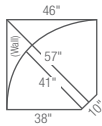

40B-366 or 4BP-366 (Power)  
Right-Arm  
Sitting Recliner

440-366 or 44P-366 (Power)  
**Reclining Sofa**  
40" H x 90" W x 38" D

480-366 or 48P-366 (Power)  
**Reclining Loveseat**  
40" H x 67.5" W x 38" D

Choose an arrangement shown below, or create the one that suits your home.

40A-366 (Non-Power)  
4AP-366 (Power)  
**Left-Arm Sitting Recliner**  
40" H x 33" W x 38" D  
Fully Extended 65.5"

40B-366 (Non-Power)  
4BP-366 (Power)  
**Right-Arm Sitting Recliner**  
40" H x 33" W x 38" D  
Fully Extended 65.5"

40D-366 (Non-Power)  
4DP-366 (Power)  
**Left-Arm Sitting Reclining Loveseat**  
40" H x 57" W x 38" D  
Fully Extended 65.5"

40E-366 (Non-Power)  
4EP-366 (Power)  
**Right-Arm Sitting Reclining Loveseat**  
40" H x 57" W x 38" D  
Fully Extended 65.5"