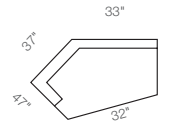

60L-494
Left-Arm
Sitting Chaise

60R-494
Right-Arm
Sitting Chaise

6SL-494
Left-Arm Sitting Chaise
with Storage

6SR-494
Right-Arm Sitting
Chaise with Storage

6CL-494
Left-Arm
Sitting Cuddler

6CR-494
Right-Arm
Sitting Cuddler

Choose an arrangement shown below, or create the one that suits your home.

60A-494
Left-Arm
Sitting Chair
37" H x 33" W x 39" D

60B-494
Right-Arm
Sitting Chair
37" H x 33" W x 39" D

60M-494
Armless Chair
37" H x 24" W x 39" D

60D-494
Left-Arm Sitting Loveseat
37" H x 57" W x 39" D

60E-494
Right-Arm Sitting Loveseat
37" H x 57" W x 39" D

6CL-494
Left-Arm Sitting Cuddler
37" H x 64" W x 40" D

6CR-494
Right-Arm Sitting Cuddler
37" H x 64" W x 40" D

60L-494
Left-Arm
Sitting Chaise
37" H x 33" W x 64" D

60R-494
Right-Arm
Sitting Chaise
37" H x 33" W x 64" D

60C-494
Corner
37" H x 67" W x 39" D

6SL-494
Left-Arm Sitting
Chaise with Storage
37.5" H x 39" W x 64" D