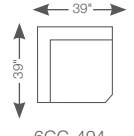

Choose an arrangement shown below, or create the one that suits your home.

60A-494
Left-Arm
Sitting Chair
37" H x 33" W x 39" D

60B-494
Right-Arm
Sitting Chair
37" H x 33" W x 39" D

60M-494
Armless Chair
37" H x 24" W x 39" D

60D-494
Left-Arm Sitting Loveseat
37" H x 57" W x 39" D

60E-494
Right-Arm Sitting Loveseat
37" H x 57" W x 39" D

6CL-494
Left-Arm Sitting Cuddler
37" H x 64" W x 40" D

6CR-494
Right-Arm Sitting Cuddler
37" H x 64" W x 40" D

60L-494
Left-Arm
Sitting Chaise
37" H x 33" W x 64" D

60R-494
Right-Arm
Sitting Chaise
37" H x 33" W x 64" D

60C-494
Corner
37" H x 67" W x 39" D

6SL-494
Left-Arm Sitting
Chaise with Storage
37.5" H x 39" W x 64" D

6SR-494
Right-Arm Sitting
Chaise with Storage
37.5" H x 39" W x 64" D

6CC-494
Corner
37" H x 53" W x 39" D

6MM-494
Armless Loveseat
37" H x 62" W x 39" D

6SP-494
Armless Full Sleeper Sofa
37" H x 62" W x 39" D
Fully Extended 90"