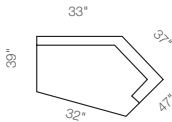

60L-494
Left-Arm
Sitting Chaise

60R-494
Right-Arm
Sitting Chaise

6SL-494
Left-Arm Sitting Chaise
with Storage

6SR-494
Right-Arm Sitting
Chaise with Storage

6CL-494
Left-Arm
Sitting Cuddler

6CR-494
Right-Arm
Sitting Cuddler

Choose an arrangement shown below, or create the one that suits your home.

60A-494
Left-Arm
Sitting Chair
37" H x 33" W x 39" D

60B-494
Right-Arm
Sitting Chair
37" H x 33" W x 39" D

60M-494
Armless Chair
37" H x 24" W x 39" D

60D-494
Left-Arm Sitting Loveseat
37" H x 57" W x 39" D

60E-494
Right-Arm Sitting Loveseat
37" H x 57" W x 39" D

6CL-494
Left-Arm Sitting Cuddler
37" H x 64" W x 40" D

6CR-494
Right-Arm Sitting Cuddler
37" H x 64" W x 40" D

60L-494
Left-Arm
Sitting Chaise
37" H x 33" W x 64" D

60R-494
Right-Arm
Sitting Chaise
37" H x 33" W x 64" D

60C-494
Corner
37" H x 67" W x 39" D

6SL-494
Left-Arm Sitting
Chaise with Storage
37.5" H x 39" W x 64" D