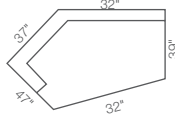

610-593
Queen Sleep Sofa
510-593
39" H x 77" W x 38" D

620-593
Apartment-Size Sofa
520-593
Full Sleep Sofa
39" H x 69" W x 38" D

630-593
Loveseat
39" H x 54.5 W x 38" D

230-593
Chair
39" H x 32" W x 38" D

240-593
Ottoman
19" H x 27" W x 24" D

60C-593
Corner
39.5" H x 60" W x 38" D

60CC-593
Corner
39.5" H x 48" W x 38" D

60M-593
Armless Chair
39.5" H x 26" W x 38" D

60D-593
Left-Arm Sitting Loveseat
39.5" H x 52" W x 38" D

60E-593
Right-Arm Sitting Loveseat
39.5" H x 52" W x 38" D

60CL-593
Left-Arm Sitting Cuddler
39" H x 59" W x 38" D

60CR-593
Right-Arm Sitting Cuddler
39" H x 59" W x 38" D

60R-593
Right-Arm Sitting Chair
39.5" H x 30" W x 66" D