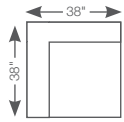

610-593
Queen Sleep Sofa
510-593
39" H x 77" W x 38" D

620-593
Apartment-Size Sofa
520-593
Full Sleep Sofa
39" H x 69" W x 38" D

630-593
Loveseat
39" H x 54.5 W x 38" D

230-593
Chair
39" H x 32" W x 38" D

240-593
Ottoman
19" H x 27" W x 24" D

60C-593
Corner
39.5" H x 60" W x 38" D

60CC-593
Corner
39.5" H x 48" W x 38" D

60M-593
Armless Chair
39.5" H x 26" W x 38" D

60D-593
Left-Arm Sitting Loveseat
39.5" H x 52" W x 38" D