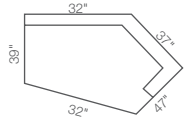

610-593
Queen Sleep Sofa
510-593
39" H x 77" W x 38" D

620-593
Apartment-Size Sofa
520-593
Full Sleep Sofa
39" H x 69" W x 38" D

630-593
Loveseat
39" H x 54.5 W x 38" D

230-593
Chair
39" H x 32" W x 38" D

240-593
Ottoman
19" H x 27" W x 24" D

60C-593
Corner
39.5" H x 60" W x 38" D

60CC-593
Corner
39.5" H x 48" W x 38" D

60M-593
Armless Chair
39.5" H x 26" W x 38" D

60D-593
Left-Arm Sitting Loveseat
39.5" H x 52" W x 38" D

60E-593
Right-Arm Sitting Loveseat
39.5" H x 52" W x 38" D

60CL-593
Left-Arm Sitting Cuddler
39" H x 59" W x 38" D

60CR-593
Right-Arm Sitting Cuddler
39" H x 59" W x 38" D

60R-593
Right-Arm Sitting Chair
39.5" H x 30" W x 66" D