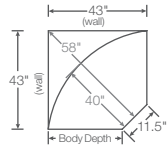

4VV-723
Right-Arm Sitting Reclining Chaise

4CS-723
Storage Console

410-723 or 41P-723 (Power)
Reclining Chair and a Half
40" H x 50.5" W x 39.5" D

Choose an arrangement shown below, or create the one that suits your home.

40A-723 (Non-Power)
4AP-723 (Power)
Left-Arm Sitting Recliner
40" H x 42" W x 39.5" D
Fully Extended 63"

40B-723 (Non-Power)
4BP-723 (Power)
Right-Arm Sitting Recliner
40" H x 42" W x 39.5" D
Fully Extended 63"

04C-723
Corner
40" H x 60.5" W x 35" D

04M-723
Armless Chair
40" H x 32.5" W x 39.5" D

40S-723 (Non-Power)
4SP-723 (Power)
Armless Recliner
40" H x 32.5" W x 39.5" D
Fully Extended 63"

4QQ-723
Left-Arm Sitting Reclining Chaise
40" H x 43" W x 65.5" D
Fully Extended 73.5"