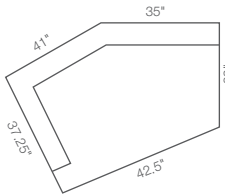

60R-664
Right-Arm Sitting Chaise

60L-664
Left-Arm Sitting Chaise

6CC-664
Corner

60M-664
Armless Chair

60D-664
Left-Arm Sitting Loveseat

60E-664
Right-Arm Sitting Loveseat

6CL-664
Left-Arm Sitting Cuddler

6CR-664
Right-Arm Sitting Cuddler

60R-664
Right-Arm Sitting Chaise
36.5" H x 38" W x 89" D

60L-664
Left-Arm Sitting Chaise
36.5" H x 38" W x 89" D

6CC-664
Corner
36.5" H x 53" W x 38" D

60M-664
Armless Chair
36.5" H x 30" W x 38" D

60D-664
Left-Arm Sitting Loveseat
36.5" H x 70" W x 38" D

60E-664
Right-Arm Sitting Loveseat
36.5" H x 70" W x 38" D

6CR-664
Right-Arm Sitting Cuddler
36.5" H x 70" W x 44" D

6CL-664
Left-Arm Sitting Cuddler
36.5" H x 70" W x 44" D

Choose an arrangement shown below, or create the one that suits your home.