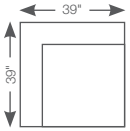

60R-664
Right-Arm Sitting Chaise

60L-664
Left-Arm Sitting Chaise

6CC-664
Corner

60M-664
Armless Chair

60D-664
Left-Arm Sitting Loveseat

60E-664
Right-Arm Sitting Loveseat

6CL-664
Left-Arm Sitting Cuddler

6CR-664
Right-Arm Sitting Cuddler

60R-664
Right-Arm Sitting Chaise
36.5" H x 38" W x 89" D

60L-664
Left-Arm Sitting Chaise
36.5" H x 38" W x 89" D

6CC-664
Corner
36.5" H x 53" W x 38" D

60M-664
Armless Chair
36.5" H x 30" W x 38" D

60D-664
Left-Arm Sitting Loveseat
36.5" H x 70" W x 38" D

60E-664
Right-Arm Sitting Loveseat
36.5" H x 70" W x 38" D

6CR-664
Right-Arm Sitting Cuddler
36.5" H x 70" W x 44" D

6CL-664
Left-Arm Sitting Cuddler
36.5" H x 70" W x 44" D

Choose an arrangement shown below, or create the one that suits your home.