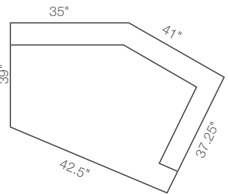

60R-664
Right-Arm Sitting Chaise

60L-664
Left-Arm Sitting Chaise

6CC-664
Corner

60M-664
Armless Chair

60D-664
Left-Arm Sitting Loveseat

60E-664
Right-Arm Sitting Loveseat

6CL-664
Left-Arm Sitting Cuddler

6CR-664
Right-Arm Sitting Cuddler

60R-664
Right-Arm Sitting Chaise
36.5" H x 38" W x 89" D

60L-664
Left-Arm Sitting Chaise
36.5" H x 38" W x 89" D

6CC-664
Corner
36.5" H x 53" W x 38" D

60M-664
Armless Chair
36.5" H x 30" W x 38" D

60D-664
Left-Arm Sitting Loveseat
36.5" H x 70" W x 38" D

60E-664
Right-Arm Sitting Loveseat
36.5" H x 70" W x 38" D

6CR-664
Right-Arm Sitting Cuddler
36.5" H x 70" W x 44" D

6CL-664
Left-Arm Sitting Cuddler
36.5" H x 70" W x 44" D

Choose an arrangement shown below, or create the one that suits your home.