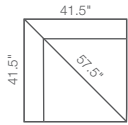

P9D-897
duo® Left-Arm Sitting
Reclining Loveseat

P9E-897
duo® Right-Arm Sitting
Reclining Loveseat

9CC-897
duo® Corner

90M-897
duo® Armless Chair

P92-897
duo® Reclining 2-Seat Sofa
39" H x 81.5" W x 42" D

P95-897
duo® Reclining Chair and a Half
39" H x 46.5" W x 42" D

P9D-897
duo® Left-Arm Sitting
Reclining Loveseat
39" H x 76.5" W x 42" D
Fully Extended 61.5"

P9E-897
duo® Right-Arm Sitting
Reclining Loveseat
39" H x 76.5" W x 42" D
Fully Extended 61.5"

9CC-897
duo® Corner
39" H x 58" W x 41.5" D

90M-897
duo® Armless Chair
39" H x 36.5" W x 42" D

Choose an arrangement shown below, or create the one that suits your home.