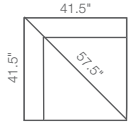

9DP-897  
duo® Left-Arm Sitting  
Reclining Loveseat

9EP-897  
duo® Right-Arm Sitting  
Reclining Loveseat

9CC-897  
duo® Corner

90M-897  
duo® Armless Chair

92P-897  
duo® Reclining 2-Seat Sofa  
39" H x 81.5" W x 42" D

95P-897  
duo® Reclining Chair and a Half  
39" H x 46.5" W x 42" D

9DP-897  
duo® Left-Arm Sitting  
Reclining Loveseat  
39" H x 76.5" W x 42" D

9EP-897  
duo® Right-Arm Sitting  
Reclining Loveseat  
39" H x 76.5" W x 42" D

9CC-897  
duo® Corner  
39" H x 58" W x 41.5" D

90M-897  
duo® Armless Chair  
39" H x 36.5" W x 42" D

Choose an arrangement shown below, or create the one that suits your home.