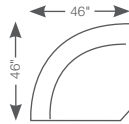

440-724 &
44P/44U-724 (Power)
Reclining Sofa
41.5" H x 85" W x 42" D

480-724 &
48P/48U-724 (Power)
Reclining Loveseat
41.5" H x 62" W x 42" D

490-724 &
49P/49U-724 (Power)
**Reclining Loveseat
with Console**
41.5" H x 77" W x 42" D

010-724 & P10-724 (Power)
Rocking Recliner
016-724 & P16-724 (Power)
Wall Recliner
42" H x 36" W x 38" D

1HR-724 & 16H-724
**Power Rocking/
Wall Recliner with
Head Rest and Lumbar**
42" H x 36" W x 41.5" D

4DP/4DU/40D-724
Left-Arm Sitting Reclining Loveseat
42" H x 56" W x 40" D
Fully Extended 66"

4EP/4EU/40E-724
Right-Arm Sitting Reclining Loveseat
42" H x 56" W x 40" D
Fully Extended 66"

4CS-724
Storage Console
35.5" H x 15.5" W x 36" D