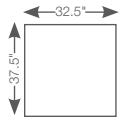

6CC-683
Corner

60M-683
Armless Chair

240-683
Ottoman

6CC-683
Corner
35" H x 40" W x 40" D

60M-683
Armless Chair
35" H x 34" W x 40" D

240-683
Ottoman
20" H x 37.5" W x 32.5" D

Choose an arrangement shown below, or create the one that suits your home.