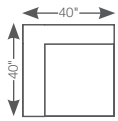

6CC-683
Corner

60M-683
Armless Chair

240-683
Ottoman

6CC-683
Corner
35" H x 40" W x 40" D

60M-683
Armless Chair
35" H x 34" W x 40" D

240-683
Ottoman
20" H x 37.5" W x 32.5" D

Choose an arrangement shown below, or create the one that suits your home.