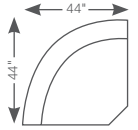

4EP/4EU-521 (Power)
40E-521 (Non-Power)
**Right-Arm Sitting
Reclining Loveseat**

04C-521
Corner

4SP-521 Power Recline
40S-521 Reclining
04M-521 Non-Reclining
Armless Chair

4CS-521
Storage Console

010-521 &
P10-521 (Power)
Rocking Recliner
016-521 &
P16-521 (Power)
Wall Recliner
P1M-521
**Rocking Recliner
with Massage
and Heat (Power)**
10U-521 & 16U-521
**Power Rocking/Wall
Recliner with Headrest**
42.5" H x 39" W x 38" D

4QQ-521
**Left-Arm Sitting
Reclining Chaise**

4VV-521
**Right-Arm Sitting
Reclining Chaise**

440-521 &
44P/44U-521 (Power)
Reclining Sofa
41.5" H x 87" W x 39" D

480-521 &
48P/48U-521 (Power)
Reclining Loveseat
41.5" H x 64" W x 39" D

490-521 &
49P/49U-521 (Power)
**Reclining Loveseat
with Console**
41.5" H x 79" W x 39" D

10X-521 & 16X-521
**Power Rocking/Wall
Recliner with Head
Rest and Lumbar**
42.5" H x 39" W x 38" D

4DP/4DU-521 (Power)
40D-521 (Non-Power)
**Left-Arm Sitting
Reclining Loveseat**
41.5" H x 56.5" W x 39.5" D
Fully Extended 64.5"

04C-521
Corner
41.5" H x 61" W x 39" D

4EP/4EU-521 (Power)
40E-521 (Non-Power)
**Right-Arm Sitting
Reclining Loveseat**
41.5" H x 56.5" W x 39.5" D
Fully Extended 64.5"

4SP-521 **Power Armless Recliner**
40S-521 **Armless Recliner**
04M-521 **Armless Chair**
41.5" H x 23.5" W x 39.5" D
Fully Extended 64.5"