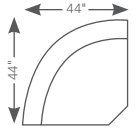

4QQ-521
**Left-Arm Sitting
Reclining Chaise**

4VV-521
**Right-Arm Sitting
Reclining Chaise**

440-521 &
44P/44U-521 (Power)
Reclining Sofa
41.5" H x 87" W x 39" D

480-521 &
48P/48U-521 (Power)
Reclining Loveseat
41.5" H x 64" W x 39" D

490-521 &
49P/49U-521 (Power)
**Reclining Loveseat
with Console**
41.5" H x 79" W x 39" D

410-521 &
41P/41U-521 (Power)
**Reclining Chair
and a Half**
41.5" H x 42.5" W x 39" D

1HR-521 & 16H-521
**Power Rocking/Wall
Recliner with Head
Rest and Lumbar**
42.5" H x 39" W x 41.5" D

4DP/4DU-521 (Power)
40D-521 (Non-Power)
**Left-Arm Sitting
Reclining Loveseat**
41.5" H x 56.5" W x 39.5" D
Fully Extended 64.5"

04C-521
Corner
41.5" H x 61" W x 39" D

4EP/4EU-521 (Power)
40E-521 (Non-Power)
**Right-Arm Sitting
Reclining Loveseat**
41.5" H x 56.5" W x 39.5" D
Fully Extended 64.5"