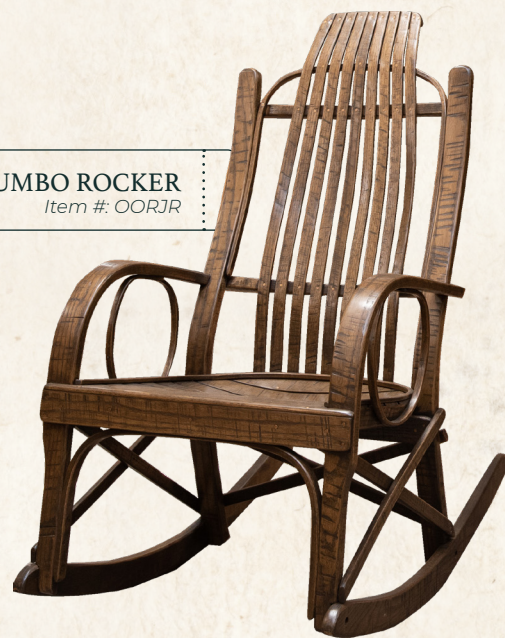

# SLAB TABLE COLLECTION

**METAL BASE OPTION 1**  
*Item #: 2300*

**METAL BASE OPTION 2**  
*Item #: 1200*

**RECLAIMED DINING CHAIR**  
*with walnut seat. Also available with hickory or wormy maple seats.  
Item #: DCRBF*

**HICKORY DINING CHAIR**  
*Ladder Back Style  
Item: DCLBH*

**WALNUT DINING CHAIR**  
*Ladder Back Style  
Item #: DCLBW*

# ROUGH CUT COLLECTION

**ROUGH CUT SWING**  
23"D x 48"W x 33"H  
Item #: OODRS

**JUMBO ROCKER**  
Item #: OORJR

ROUGH CUT COLLECTION

# ROUGH CUT COLLECTION

SWIVEL GLIDER ROCKER  
*Item #: RCGO*

GLIDER OTTOMAN  
*Item #: RCGO*