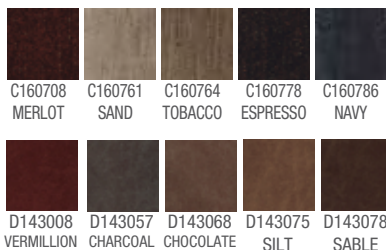

Style Number	Description	Dimensions	Options
44P/44U/440-515*	POWER/POWER HEADREST/RECLINING SOFA	43.5" H x 87" W x 40" D	SC
48P/48U/480-515*	POWER/POWER HEADREST/RECLINING LOVESEAT	43.5" H x 64.5" W x 40" D	SC
49P/49U/490-515*	POWER/POWER HEADREST/RECLINING LOVESEAT W/CONSOLE	43.5" H x 79" W x 40" D	PB, SC
010-515	ROCKING RECLINER	41.5" H x 37" W x 40" D	ES, H1, L1, LE, LS, SC, SW, TF, H3, L3
016-515	WALL RECLINER	41.5" H x 37" W x 40" D	ES, H1, L1, LE, LS, SC, TF, H3, L3
P10-515	POWER ROCKING RECLINER	41.5" H x 37" W x 40" D	HW, LT, SC, TF
P16-515*	POWER WALL RECLINER	41.5" H x 37" W x 40" D	HW, LT, SC, TF
16U*/10U-515	POWER WALL/POWER ROCKING RECLINER W/HEADREST	42.5" H x 39" W x 38" D	LT, SC, LW, RW, TF
16X*/10X-515	POWER WALL/POWER ROCKING RECLINER W/HEADREST AND LUMBAR	42.5" H x 39" W x 38" D	LT, SC, LW, RW, TF

Finishes: Standard: (007) Brown Mahogany, Optional: (021) Coffee

*Finish options not available on 44P, 44U, 440, 48P, 48U, 480, 49P, 49U, 490, P16, 16U and 16X.

Note: Recliners also carry additional cap codes and select covers.

Cover Choices Fabric: DR, UR, UE, BU
Recycled Leather: RL

La-Z-Boy Select™ Fabric Choices:
C1607-Monaghan, D1430-i-Sun Dance