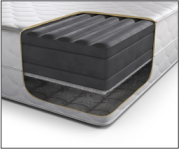

LW LEFT WIRELESS REMOTE

Adds left-side sitting mounted cradle with wireless remote in place of standard outside-mounted controller on 1HR/16H/10U/10X/16U/16X prefixes.

MA SLUMBERAIR™ MATTRESS

Upgrade standard sleep sofa mattress with the SlumberAir™ Mattress System - Queen, Full & Twin sizes.