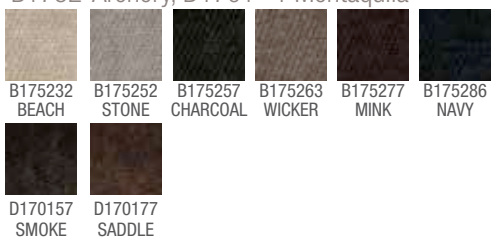

Shown in Voyage FL165065 Putty