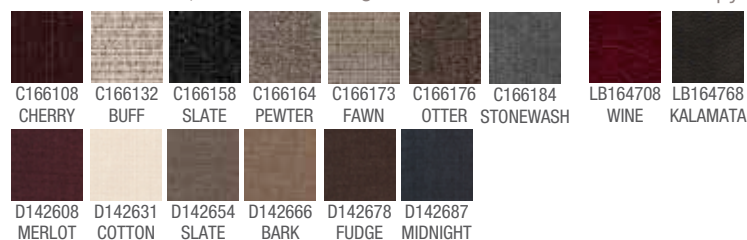

Select Leather
Reclining Choices:
LB1647-Emyrean