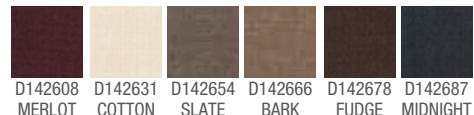

C166108 CHERRY C166132 BUFF C166158 SLATE C166164 PEWTER C166173 FAWN C166176 OTTER C166184 STONEWASH LB164708 WINE LB164768 KALAMATA

D142608 MERLOT D142631 COTTON D142654 SLATE D142666 BARK D142678 FUDGE D142687 MIDNIGHT

la-z-boy.com

Reference Price Guides for complete details. Covers shown subject to availability.