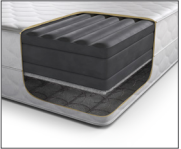

LW LEFT WIRELESS REMOTE

Adds left-side sitting mounted cradle with wireless remote in place of standard outside-mounted controller on 1HR/16H/10U/10X/16U/16X prefixes.

MA SLUMBERAIR™ MATTRESS

Upgrade standard sleep sofa mattress with the SlumberAir™ Mattress System - Queen, Full & Twin sizes.