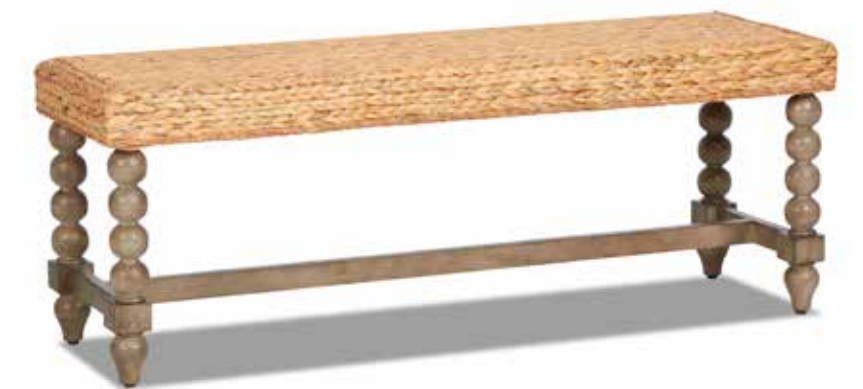

750-340 Trisha Demilune Night Table
30W x 17D x 28H in.

**Also Available in 750B Soft Blue finish*

749-670 615 Nightstand
29W x 19D x 29H in.

750-824 16th Avenue Bench
50W x 16D x 18H in.

750-670 615 Nightstand
29W x 19D x 29H in.