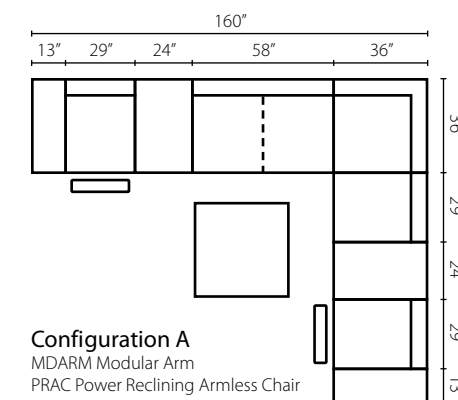

Configurations

Configuration A
MDARM Modular Arm
PRAC Power Reclining Armless Chair
RECT Rectangular Cocktail Table
ALS Armless Loveseat
CORN Corner
AC Armless Chair
RECT Rectangular Cocktail Table
PRAC Power Reclining Armless Chair
MDARM Modular Arm
SQCT Square Cocktail Table