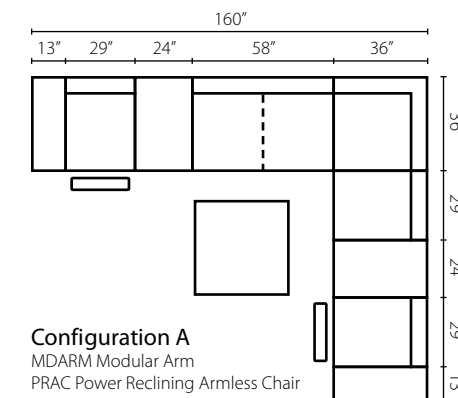

Configurations

Configuration A
MDARM Modular Arm
PRAC Power Reclining Armless Chair
RECT Rectangular Cocktail Table
ALS Armless Loveseat
CORN Corner
AC Armless Chair
RECT Rectangular Cocktail Table
PRAC Power Reclining Armless Chair
MDARM Modular Arm
SQCT Square Cocktail Table