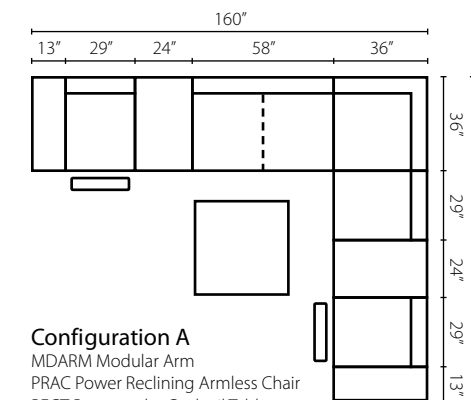

Configurations

Configuration A
MDARM Modular Arm
PRAC Power Reclining Armless Chair
RECT Rectangular Cocktail Table
ALS Armless Loveseat
CORN Corner
AC Armless Chair
RECT Rectangular Cocktail Table
PRAC Power Reclining Armless Chair
MDARM Modular Arm
SQCT Square Cocktail Table