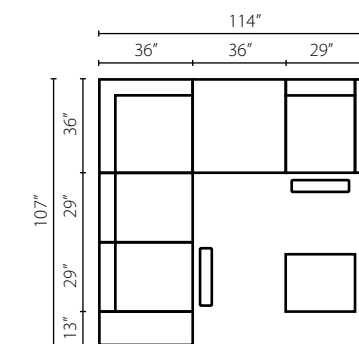

Configuration B
MDARM Modular Arm
PRAC Power Reclining Armless Chair
AC Armless Chair
CORN Corner
SQCT Square Cocktail Table
RAC Reclining Armless Chair
MDARM Modular Arm
OTTO Ottoman