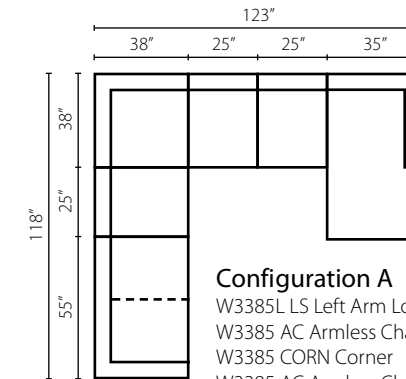

Configuration A
W3385L LS Left Arm Loveseat
W3385 AC Armless Chair
W3385 CORN Corner
W3385 AC Armless Chair
W3385 AC Armless Chair
W3385R CHASE Right Arm Chaise