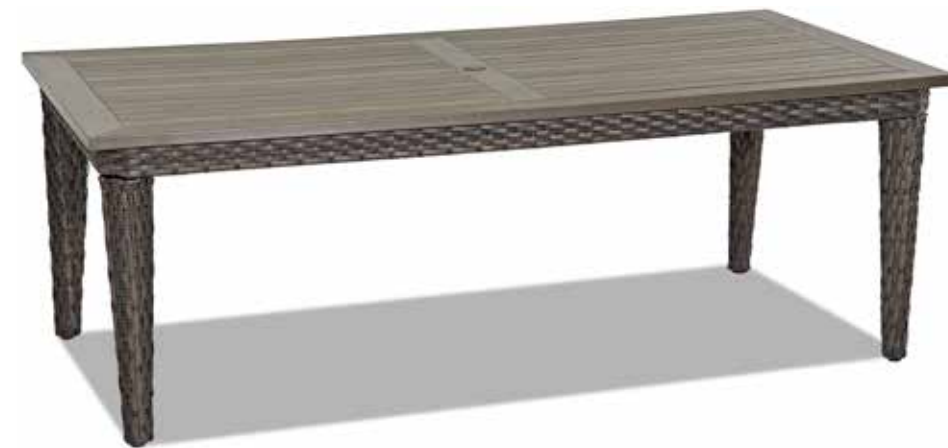

REV022019

Cascade

W5000

Cascade

All Fabrics Shown Are No Longer Available

W5000 DRT48 Square Dining Table
48W x 48D x 30H in.
Umbrella Hole - Seats 4

W5000 DRC Stationary Dining Chair
26W x 31D x 38H in.
(Packs of 2)

W5000 SRDC Swivel Rock Dining Chair
26W x 31D x 38H in.

W5000 DRT84 Dining Table
42W x 84D x 30H in.
Umbrella Hole - Seats 6

W5000 STDC Stack Dining Chair
24W x 29D x 36H in.
(Packs of 4)

Cascade, a transitional to contemporary collection features a slightly wider sloping arm for comfort with a bold look. Woven in 'Smoke' finish with hints of brown wicker. Durable polystyrene table tops in a gray finish are beautiful as well as long-lasting. Available in standard seating, sectionals, dining, chaise and occasional.