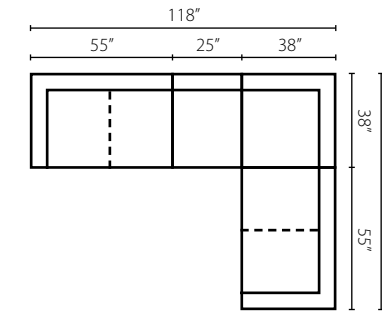

Configuration B
W3385L LS Left Arm Loveseat
W3385 AC Armless Chair
W3385 CORN Corner
W3385R LS Right Arm Loveseat