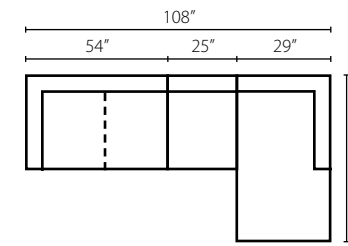

Configuration A

W5000L LS Left Arm Loveseat
W5000 AC Armless Chair
W5000R CHASE Right Arm Chaise