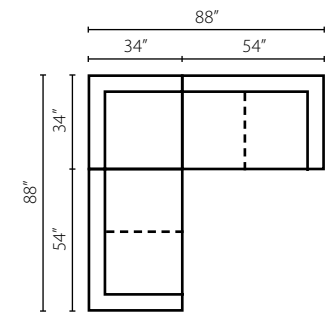

REV022018

Cascade

W5000

Cascade sectional schematics

**W5000L LS
Left Arm
Loveseat**

54W x 35D x 30H in.
Standard with (1)
18" Arm Pillow

**W5000R LS
Right Arm
Loveseat**

54W x 35D x 30H in.
Standard with (1)
18" Arm Pillow

**W5000R CHASE
Right Arm Chaise**

29W x 64D x 30H in.
Standard with (1)
18" Arm Pillow

Configuration A

W5000L LS Left Arm Loveseat
W5000 AC Armless Chair
W5000R CHASE Right Arm Chaise

Configuration B

W5000L LS Left Arm Loveseat
W5000 AC Armless Chair
W5000 CORN Corner
W5000R LS Right Arm Loveseat