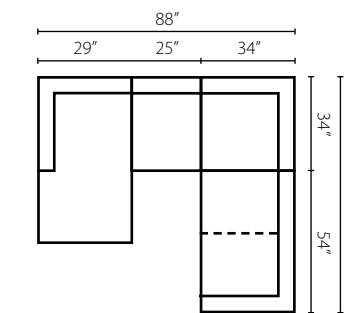

Configuration E

W5000L CHASE Left Arm Chaise
W5000 AC Armless Chair
W5000 CORN Corner
W5000R LS Right Arm Loveseat