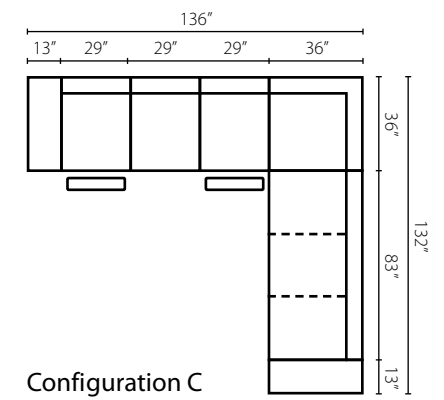

Configuration C
MDARM Modular Arm
PRAC Power Reclining Armless Chair
AC Armless Chair
RAC Reclining Armless Chair
CORN Corner
ALS Armless Loveseat
MDARM Modular Arm