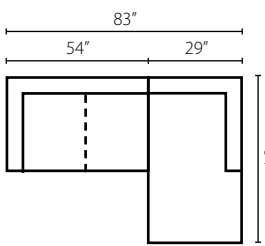

Configuration F

W5000L LS Left Arm Loveseat
W5000R CHASE Right Arm Chaise