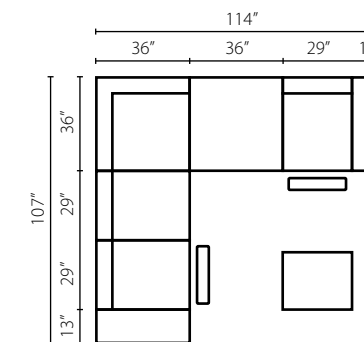

Configuration B
MDARM Modular Arm
PRAC Power Reclining Armless Chair
AC Armless Chair
CORN Corner
SQCT Square Cocktail Table
RAC Reclining Armless Chair
MDARM Modular Arm
OTTO Ottoman