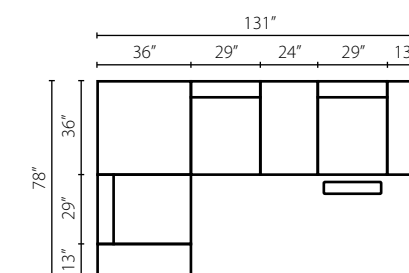

Configuration D
MDARM Modular Arm
AC Armless Chair
SQCT Square Cocktail Table
AC Armless Chair
RECT Rectangular Cocktail Table
RAC Reclining Armless Chair
MDARM Modular Arm