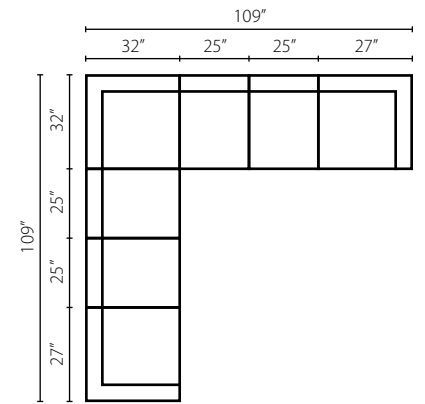

Configuration C
W8603L C Left Arm Chair
W8603 AC Armless Chair
W8603 AC Armless Chair
W8603 CORN Corner
W8603 AC Armless Chair
W8603 AC Armless Chair
W8603R C Right Arm Chair