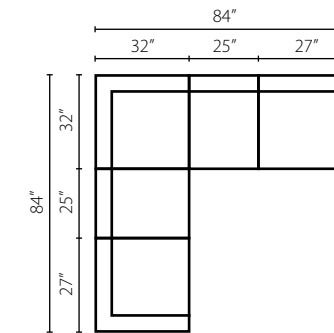

W8603 AC
Armless Chair
25W x 32D x 35H in.

W8603 CORN
Corner
32W x 32D x 35H in.

Fabric: 40489 0002

Fabric: Comb Stone

Arm Pillows Sold Separately

Configuration A
W8603L C Left Arm Chair
W8603 AC Armless Chair
W8603 CORN Corner
W8603 AC Armless Chair
W8603 AC Armless Chair
W8603R C Right Arm Chair