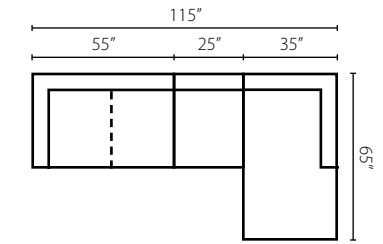

Configuration C
W3385L LS Left Arm Loveseat
W3385 AC Armless Chair
W3385R CHASE Right Arm Chaise