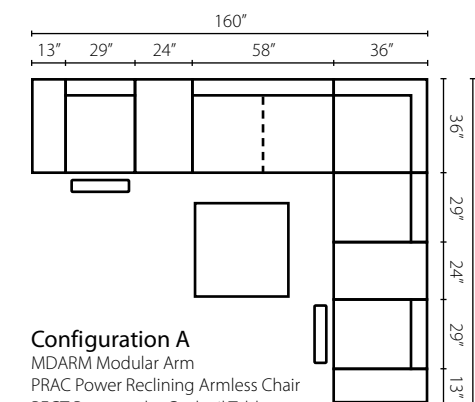

Configurations

Configuration A
MDARM Modular Arm
PRAC Power Reclining Armless Chair
RECT Rectangular Cocktail Table
ALS Armless Loveseat
CORN Corner
AC Armless Chair
RECT Rectangular Cocktail Table
PRAC Power Reclining Armless Chair
MDARM Modular Arm
SQCT Square Cocktail Table