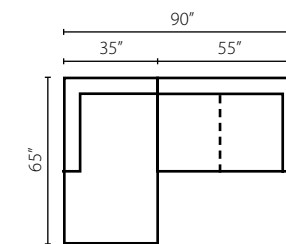

Configuration E
W3385L CHASE Right Arm Chaise
W3385R LS Left Arm Loveseat

Fabrics Shown:

Sectional: 32000 0003 / AP Fabric No Longer Available