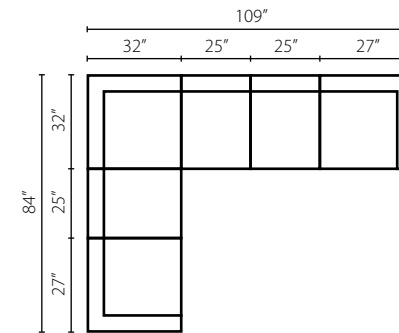

W8603 AC
Armless Chair
25W x 32D x 35H in.

W8603 CORN
Corner
32W x 32D x 35H in.

Fabric: 40489 0002

Fabric: Comb Stone

Arm Pillows Sold Separately

Configuration A
W8603L C Left Arm Chair
W8603 AC Armless Chair
W8603 CORN Corner
W8603 AC Armless Chair
W8603 AC Armless Chair
W8603R C Right Arm Chair