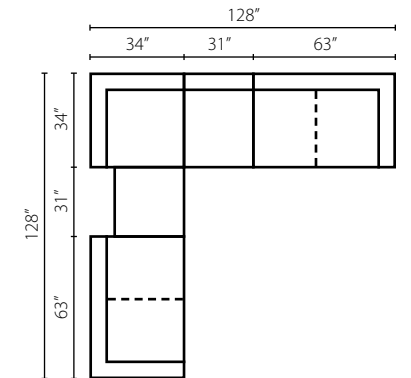

Configuration C
W3500L LS Left Arm Loveseat
W3500 AC Armless Chair
W3500 CORN Corner
W3500 AC Armless Chair
W3500R LS Right Arm Loveseat
W3500 OTTO Ottoman