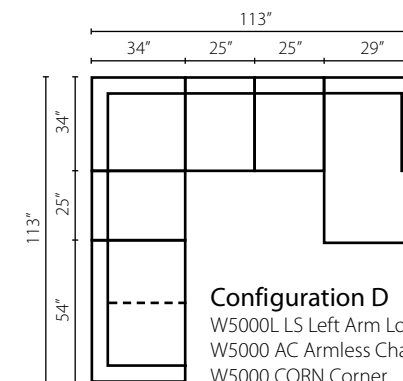

Configuration D

W5000L LS Left Arm Loveseat
W5000 AC Armless Chair
W5000 CORN Corner
W5000 AC Armless Chair
W5000 AC Armless Chair
W5000R CHASE Right Arm Chaise