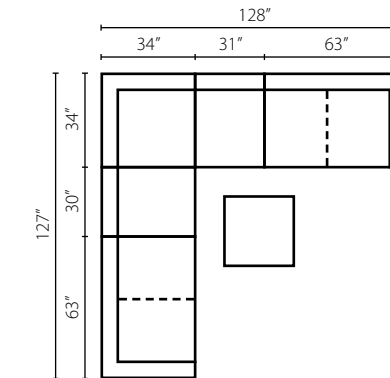

Configuration C
W3500L LS Left Arm Loveseat
W3500 AC Armless Chair
W3500 CORN Corner
W3500 AC Armless Chair
W3500R LS Right Arm Loveseat
W3500 OTTO Ottoman