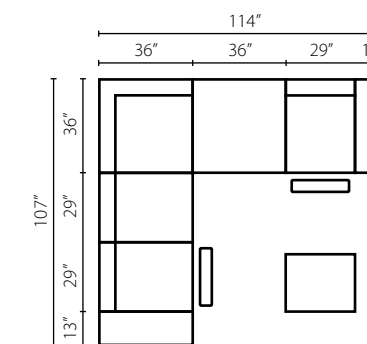

Configuration B
MDARM Modular Arm
PRAC Power Reclining Armless Chair
AC Armless Chair
CORN Corner
SQCT Square Cocktail Table
RAC Reclining Armless Chair
MDARM Modular Arm
OTTO Ottoman