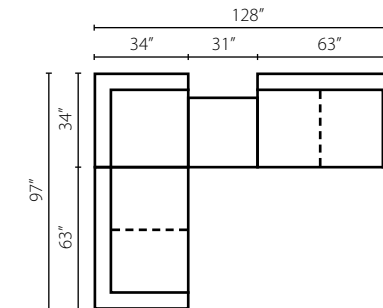

Urban Retreat *sectional schematics*

Configuration A
W3500L LS Left Arm Loveseat
W3500 CORN Corner
W3500 OTTO Ottoman
W3500R LS Right Arm Loveseat