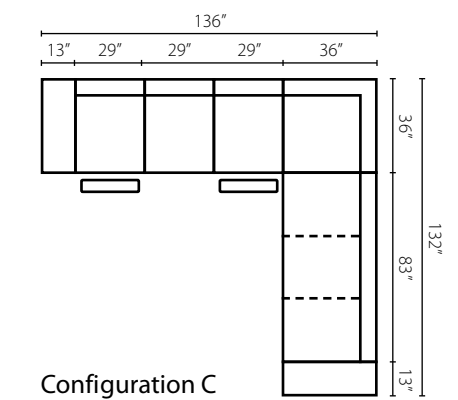

Configuration C
MDARM Modular Arm
PRAC Power Reclining Armless Chair
AC Armless Chair
RAC Reclining Armless Chair
CORN Corner
ALS Armless Loveseat
MDARM Modular Arm