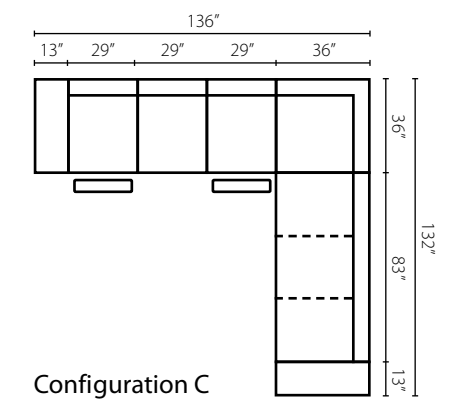

Configuration C
MDARM Modular Arm
PRAC Power Reclining Armless Chair
AC Armless Chair
RAC Reclining Armless Chair
CORN Corner
ALS Armless Loveseat
MDARM Modular Arm