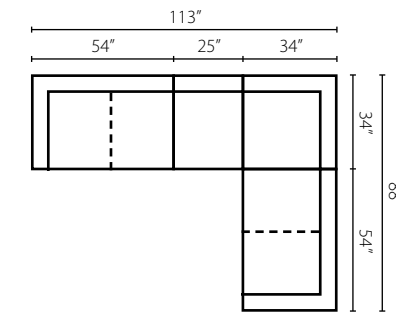

Configuration B

W5000L LS Left Arm Loveseat
W5000 AC Armless Chair
W5000 CORN Corner
W5000R LS Right Arm Loveseat