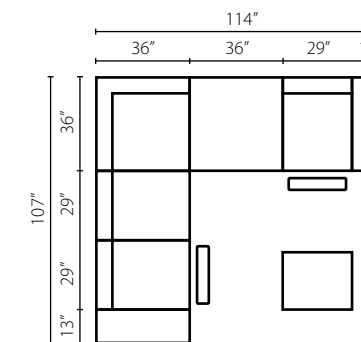

Configuration B
MDARM Modular Arm
PRAC Power Reclining Armless Chair
AC Armless Chair
CORN Corner
SQCT Square Cocktail Table
RAC Reclining Armless Chair
MDARM Modular Arm
OTTO Ottoman