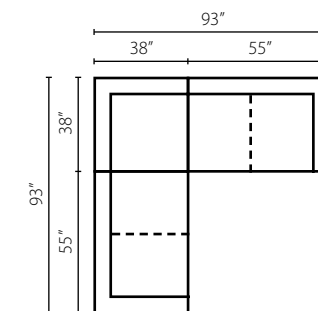

Configuration D
W3385L LS Left Arm Loveseat
W3385 CORN Corner
W3385R LS Right Arm Loveseat