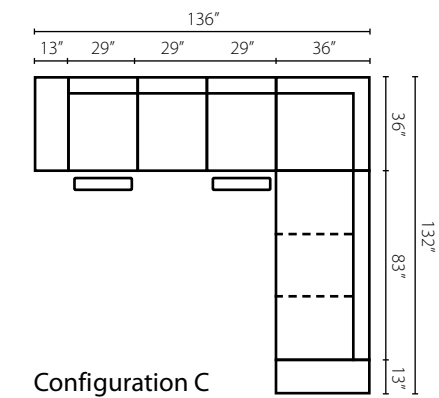

Configuration C
MDARM Modular Arm
PRAC Power Reclining Armless Chair
AC Armless Chair
RAC Reclining Armless Chair
CORN Corner
ALS Armless Loveseat
MDARM Modular Arm