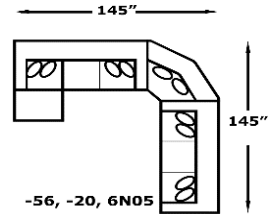

Popular Configurations

C 3827
D 3877
E 3957
F 4027
G 4087