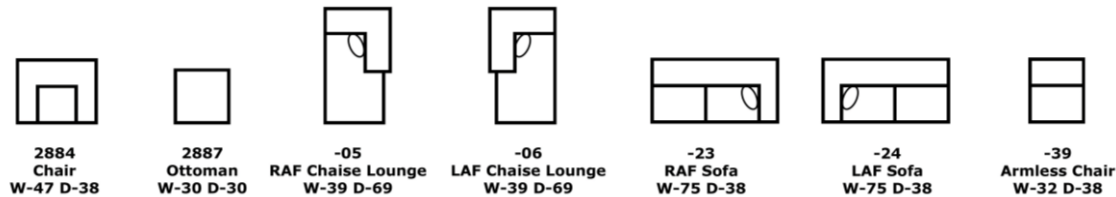

Sinusus Wire Support, Block Foam with Poly Fiber wrap with Coils

Legs:

1.5", Screw-In plastic

2880 Series - Cole

Components

Popular Configurations

C 1638
D 1658
E 1698
F 1728
G 1758

C 2077
D 2107
E 2157
F 2197
G 2237