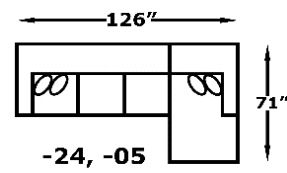

We do our best to provide the most accurate dimensions.
However, as with all handcrafted products, dimensions are approximate.

STATIONARY
July 29, 2021

Components

Popular Configurations

	N
C	2038 2116
D	2068 2146
E	2118 2196
F	2158 2236
G	2198 2276

	N
C	2498 2576
D	2538 2616
E	2598 2676
F	2648 2726
G	2698 2776

	N
C	2748 2826
D	2798 2876
E	2848 2926
F	2908 2986
G	2958 3036

	N
C	2288 2366
D	2328 2406
E	2368 2446
F	2418 2496
G	2458 2536

	N
C	3567 3684
D	3617 3734
E	3697 3814
F	3777 3894
G	3827 3944

7K00/7K00N Series - Luckenbach