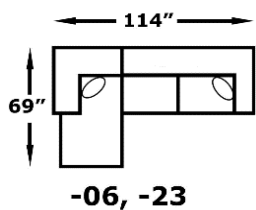

We do our best to provide the most accurate dimensions.
However, as with all handcrafted products, dimensions are approximate.

STATIONARY
July 29, 2021

East

2880 Series - Cole

Type 1, 11, 12 & 14 Fabric; Chair & Otto
also 22

Style Number and Description	C	D	E	F	G	ADD	Style #	ADD	Non-Welted #	SIZE	CK ADD	FK ADD	DP ADD	VISCO ADD	AIR ADD	PWR ADD	BP ADD	SU	LBS	C	Overall Dimensions			
																					W"	D"	H"	
2884 Chair	749	759	769	789	809	20						39							5	78	36.17	47	38	35
2887 Ottoman	429	429	439	459	469	10													2	32	11.85	30	30	20
2880-05 RAF Chaise Lounge	779	789	809	819	839	20			1	20 x 20		39	29						7	95	54.51	39	69	35
2880-06 LAF Chaise Lounge	779	789	809	819	839	20			1	20 x 20		39	29						7	95	54.51	39	69	35
2880-23 RAF Sofa	859	869	889	909	919	10			1	20 x 20		79	29						8	106	57.73	75	38	35
2880-24 LAF Sofa	859	869	889	909	919	10			1	20 x 20		79	29						8	106	57.73	75	38	35
2880-39 Armless Chair	439	449	459	469	479	10						39							3	56	24.63	32	38	35

FEATURES

Toss Pillow Types Available:

No Fabric Restrictions on Toss Pillows. Leather, Vinyl, and Faux Fur pillows not available

Backs:

Sinusus Wire Support, Attached, Block Foam with Poly Fiber wrap

Seats:

Sinusus Wire Support, Block Foam with Poly Fiber wrap with Coils

Legs:

1.5", Screw-In plastic

Components

Popular Configurations

C 1638
D 1658
E 1698
F 1728
G 1758

C 2077
D 2107
E 2157
F 2197
G 2237