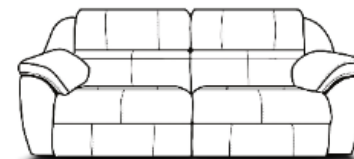

We do our best to provide the most accurate dimensions.
However, as with all handcrafted products, dimensions are approximate.

RECLINING
July 29, 2021

East

EZ6D00R Series

Type 1, 11, 12 & 14 Fabric

Power Tilt Headrest is Standard

Style Number and Description	C	D	E	F	G	ADD	Style #	ADD	#	SIZE	For Each Add'l Grade Above G	Nailhead Option	Toss Pillow Count	Coil Cushions	Frame Coil	Feather Pillows	Visco Mattress	Air Mattress	Power Upgrade	Battery Pack	Ship Units	Weight	Cubes	Overall Dimensions		
											CK ADD	FK ADD	DP ADD	VISCO ADD	AIR ADD	PWR ADD	BP ADD	SU	LBS	C	W"	D"	H"			
EZ6D01R Dbl Recl Sofa	2339	2359	2389	2409	2439	30													199	12	225	84.43	89	40	42	
EZ6D32R Min Prox Recliner	1469	1479	1499	1519	1529	10													199	7	126	46.48	49	40	42	
EZ6D85R Dbl Recl Loveseat Storage Console	2339	2359	2389	2409	2439	30													199	11	226	76.84	81	40	42	

FEATURES

Toss Pillow Types Available: Not available
Backs: Removable, Webbing & Sinuous Wire Support, Semi-Attached, Poly Fiber fill with Zipper Access
Seats: Sinuous Wire Support, Pillow Top & Block Foam with Poly Fiber wrap
Legs: Integral part of the frame with Glide

EZ6D00R Series

EZ7A00 Series

Type 1, 8, 11, 12 & 14 Fabric

Style Number and Description	C	D	E	F	G	ADD	Style #	ADD	#	SIZE	CK	FK	DP	VISCO	AIR	PWR	BP	SU	LBS	C	Overall Dimensions										
											ADD	ADD	ADD	ADD	ADD	ADD	ADD	ADD	ADD	ADD	ADD	ADD	ADD	ADD	ADD	ADD	ADD	ADD	ADD	ADD	ADD
EZ7A055 Reclining Lift Chair	1229	1239	1259	1269	1289	20												199	6	131	42.78	40	42	44							

FEATURES

Toss Pillow Types Available: Not available
Backs: Removable, Sinuous Wire Support, Attached, Poly Fiber fill with Zipper Access
Seats: Sinuous Wire Support, Pillow Top & Block Foam with Poly Fiber wrap
Legs: Integral part of the frame with Glide