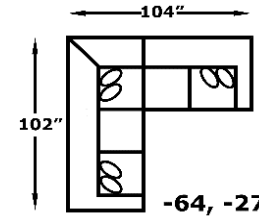

N
C	2498 2576
D	2538 2616
E	2598 2676
F	2648 2726
G	2698 2776