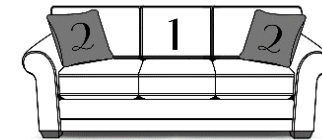

We do our best to provide the most accurate dimensions.
However, as with all handcrafted products, dimensions are approximate.

STATIONARY
July 29, 2021

East

8H00 Series - Wallace

Type 1, 6, 11 & 14 Fabric; Chair also 22

Style Number and Description	C	D	E	F	G	ADD	Style #	ADD	Welted		CK	FK	DP	VISCO	AIR	PWR	BP	SU	LBS	C	Overall Dimensions		
									#	SIZE											W"	D"	H"
8H00-01 Sofa w/ Power Ottoman	2069	2089	2119	2139	2169	30			2	20 x 20		79	59				199	11	189	80.77	92	41	37
8H00-03 Loveseat w/ Power Ottoman	2029	2049	2079	2099	2129	30			2	20 x 20		59	59				199	8	157	61.45	70	41	37
8H00-30 Chair w/ Power Ottoman	1199	1209	1229	1239	1259	20						39					199	6		40.38	46	41	37

FEATURES

Toss Pillow Types Available:

No Fabric Restrictions on Toss Pillows. Leather, Vinyl, and Faux Fur pillows not available

Backs:

Sinuous Wire Support, Semi-Attached, Poly Fiber fill in a Channel Bag with Zipper Access

Seats:

Sinuous Wire Support, Block Foam with Poly Fiber cap, Ventilated, Not Reversible

Legs:

6" x 6" x 2.5". Pyramid Bolt-on wood

8H00 Series - Wallace