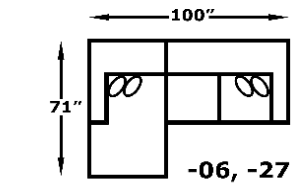

N
C	2038 2116
D	2068 2146
E	2118 2196
F	2158 2236
G	2198 2276