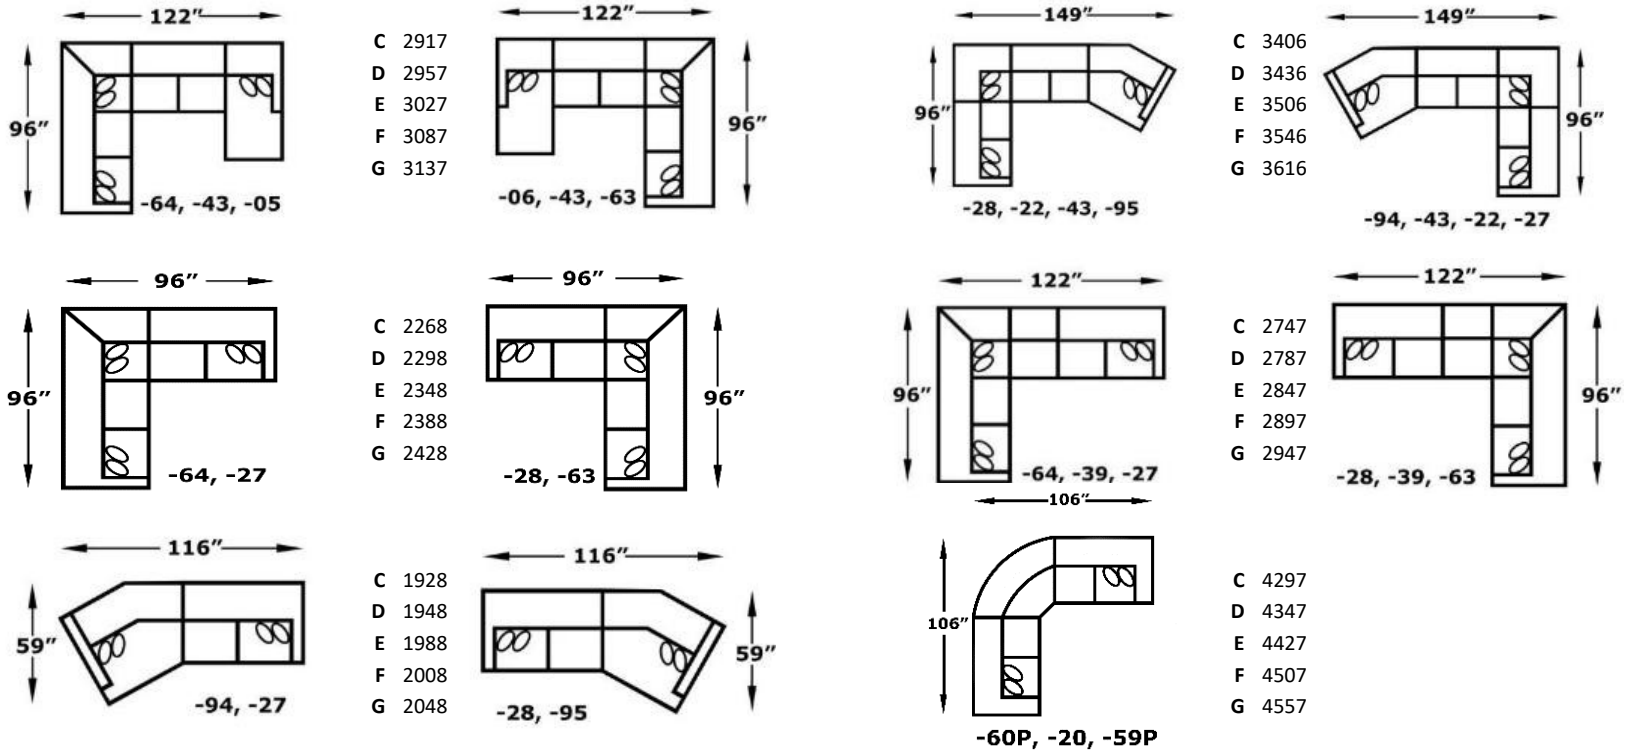

Popular Configurations