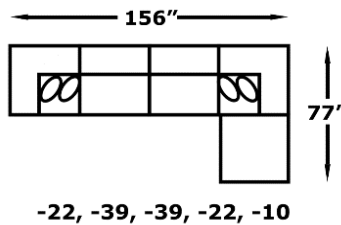

We do our best to provide the most accurate dimensions.
However, as with all handcrafted products, dimensions are approximate.

STATIONARY
July 29, 2021

East

9F00 Series - *Scottie*

Type 1, 6, 11 & 14 Fabric; Otto also 22

Style Number and Description	C	D	E	F	G	ADD	Style #	ADD	Non-Welted #	SIZE	CK ADD	FK ADD	DP ADD	VISCO ADD	AIR ADD	PWR ADD	BP ADD	SU	LBS	C	Overall Dimensions			
																					W"	D"	H"	
9F00-10 Large Ottoman	589	599	609	619	629	10						39							2	53	17.55	38	38	21
9F00-22 90* Corner Wedge	809	819	839	849	869	20			2	22 x 22	29	39	59						5	80	34.33	39	39	39
9F00-39 Armless Chair	619	629	649	659	679	20					29	39							5	70	34.33	39	39	39

FEATURES

- **Connectors:** Not available on this style
- **Toss Pillow Types Available:** No Fabric Restrictions on Toss Pillows. Leather, Vinyl, and Faux Fur pillows not available
- **Backs:** Webbing Support, Loose, Poly Fiber fill in a Channel Bag with Zipper Access
- **Seats:** Sinuous Wire Support, Block Foam with Poly Fiber wrap, Ventilated, Reversible*
  *Ottoman has attached seat cushion
- **Legs:** 3.75" x 1.5", Screw-In wood

Components

Popular Configurations

- C 3445
- D 3495
- E 3585
- F 3635
- G 3725

- C 4034
- D 4094
- E 4194
- F 4254
- G 4354

- C 2826
- D 2866
- E 2936
- F 2976
- G 3046

- C 2237
- D 2267
- E 2327
- F 2357
- G 2417

9F00 Series - *Scottie*