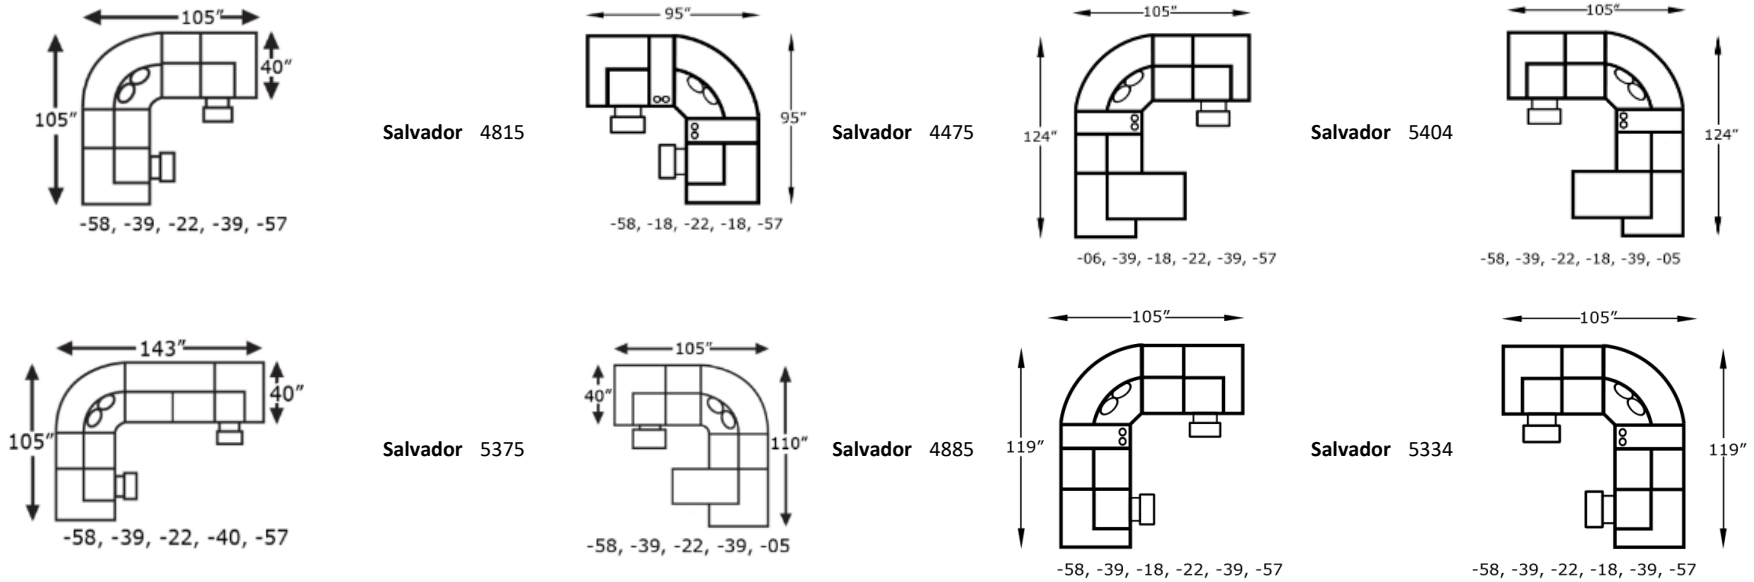

Popular Configurations

7300L Series - Lackawanna