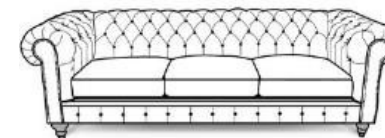

2R00AL Series - Rondell