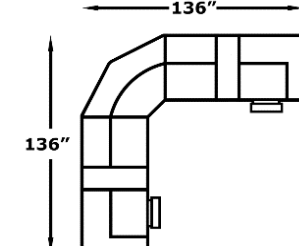

-58, -18, -39, -20, -39, -18, -57

- C 4703
- D 4773
- E 4893
- F 4963
- G 5083