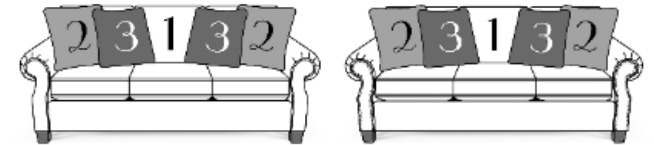

We do our best to provide the most accurate dimensions.
However, as with all handcrafted products, dimensions are approximate.

STATIONARY
July 29, 2021

East

1P00/1P00N Series - Randall

Type 1, 6, 11 & 14 Fabric; Chair & Otto also 22

Style Number and Description	C	D	E	F	G	ADD	FINISH: BRASS		Weltd #	Weltd SIZE	CK ADD	FK ADD	DP ADD	VISCO ADD	AIR ADD	PWR ADD	BP ADD	SU	LBS	C	Overall Dimensions		
							Style #	ADD													W"	D"	H"
1P04 Chair	839	849	859	879	899	20	1P04N	19	1	20 x 20	29	39	29					5		34.13	42	39	36
1P05 Sofa	1289	1309	1339	1369	1389	20	1P05N	29	2	22 x 22	59	79	109					10	118	69.88	86	39	36
1P06 Loveseat	1249	1269	1299	1329	1349	20	1P06N	29	2	20 x 20	39	59	59					7		52.00	64	39	36
1P07 Ottoman	349	349	359	369	379	10												1		6.47	27	23	18

FEATURES

Toss Pillow Types Available:

No Fabric Restrictions on Toss Pillows. Leather, Vinyl, and Faux Fur pillows not available

Backs:

Sinusuous Wire Support, Attached, Block Foam with Poly Fiber cap

Seats:

Sinusuous Wire Support, Block Foam with Poly Fiber wrap, Ventilated, Reversible*

*Ottoman has attached seat cushion

Legs:

3.75" x 2.75" x 3.75", Pyramid Screw-In wood

1P00/1P00N Series - Randall

1Z00 Series - Jones

Type 1, 6, 11 & 14 Fabric

Style Number and Description	C	D	E	F	G	ADD	Style #	ADD	Weltd #	Weltd SIZE	CK ADD	FK ADD	DP ADD	VISCO ADD	AIR ADD	PWR ADD	BP ADD	SU	LBS	C	Overall Dimensions		
																					W"	D"	H"
1Z05 Sofa	1019	1039	1069	1099	1129	30			2	17 x 17	59	79	59					8	101	60.17	72	38	38
1Z06 Loveseat	979	1009	1029	1059	1089	30			2	17 x 17	39	59	59					6	82	44.29	53	38	38

FEATURES

Toss Pillow Types Available:

No Fabric Restrictions on Toss Pillows. Leather, Vinyl, and Faux Fur pillows not available

Backs:

Sinusuous Wire Support, Semi-Attached, Poly Fiber fill with Zipper Access

Seats:

Sinusuous Wire Support, Block Foam with Poly Fiber wrap, Ventilated, Reversible

Legs:

Front: 4.75 x 5.5"; Back: 5.5", Screw-In wood