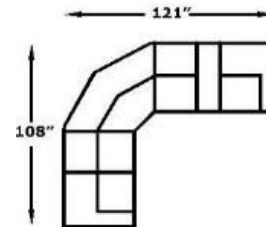

- C 4254
- D 4314
- E 4424
- F 4524
- G 4594

-58, -39, -20, -39,
-18, -57