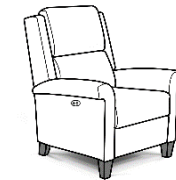

FEATURES

- Toss Pillow Types Available: Not available
- Backs: Webbing with Sinuous Wire Support, Attached, Poly Fiber Fill with Zipper Access
- Seats: Sinuous Wire Support, Block Foam with Poly Fiber cap
- Legs: Front: 1.875" x 3" x 5"; Back: 2" x 3.188" x 3.75", Screw-In wood