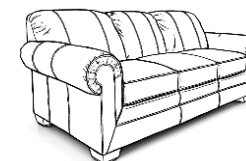

We do our best to provide the most accurate dimensions.
However, as with all handcrafted products, dimensions are approximate.

LEATHER
July 29, 2021

East

1430LSR Series - Monroe

Type 10, 25 & 27 All Leather

Style Number and Description	Price	For Each Add'l Grade Above G			Nailhead Option	#	SIZE	Toss Pillow Count		DP ADD	VISCO ADD	AIR ADD	PWR ADD	BP ADD	SU	LBS	C	Overall Dimensions		
		ADD	Style #	ADD				CK ADD	FK ADD									W" D" H"		
144LSR Chair - Standard Size	1509						29	39							5	74	33.10	43	38	35
1435LSR Sofa	2199						59	79							9	136	66.96	87	38	35
1436LSR Loveseat	2159						39	59							7	109	50.03	65	38	35
1475LSR Ottoman- Standard Size	679														1	27	5.84	27	22	17

FEATURES

1. **Toss Pillow Types Available:** Not included. May be ordered separately. See "Additional Items" section at front of Price List.
2. **Backs:** Sinuous Wire Support, Attached, Block Foam with Poly Fiber wrap
3. **Seats:** Sinuous Wire Support, Block Foam with Poly Fiber wrap, Ventilated, Non-Reversible
4. **Legs:** 5.5" x 5.5" x 3", Bolt-On wood; Glides also one adjustable leg 2.625"

1430LSR Series - Monroe

2R00AL Series - Rondell

Type 10, 25 & 27 All Leather

Style Number and Description	Price				#	SIZE	CK ADD	FK ADD	DP ADD	VISCO ADD	AIR ADD	PWR ADD	BP ADD	SU	LBS	C	Overall Dimensions		
		ADD	Style #	ADD													W" D" H"		
2R04AL Chair	2179													6	114	44.63	57	41	33
2R05AL Sofa	3139													11	169	77.52	99	41	33
2R06AL Loveseat	3099													8	132	58.72	75	41	33
2R07AL Ottoman	829													2	32	11.20	43	25	18

FEATURES

1. **Toss Pillow Types Available:** Not included. May be ordered separately. See "Additional Items" section at front of Price List.
2. **Backs:** Sinuous Wire Support, Attached, Block Foam with Poly Fiber wrap
3. **Seats:** Sinuous Wire Support with Standard Frame Coil, Block Foam with Feather Blend in a muslin bag, Ventilated, Non-Reversible
4. **Legs:** 4.5" x 5.25", Turned Screw-In wood