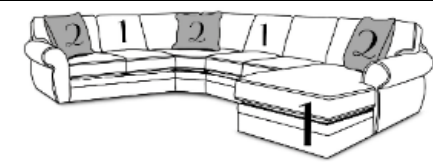

5S00 Series - Dolly

Please refer to England Catalog or www.EnglandFurniture.com for additional product information