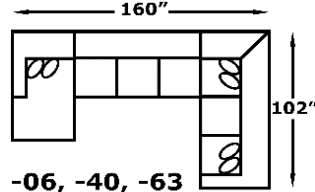

N
C	3567 3684
D	3617 3734
E	3697 3814
F	3777 3894
G	3827 3944