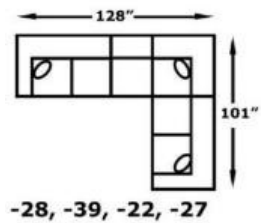

We do our best to provide the most accurate dimensions.
However, as with all handcrafted products, dimensions are approximate.

STATIONARY
July 29, 2021

Components

Popular Configurations

- C 3426
- D 3456
- E 3516
- F 3556
- G 3616

- C 3936
- D 3976
- E 4046
- F 4126
- G 4186

- C 3716
- D 3756
- E 3816
- F 3876
- G 3936

- C 2907
- D 2937
- E 2987
- F 3017
- G 3067

- C 3417
- D 3457
- E 3517
- F 3587
- G 3637

- C 2068
- D 2088
- E 2128
- F 2158
- G 2188

- C 3447
- D 3487
- E 3547
- F 3607
- G 3667

4R00 Series - Rouse