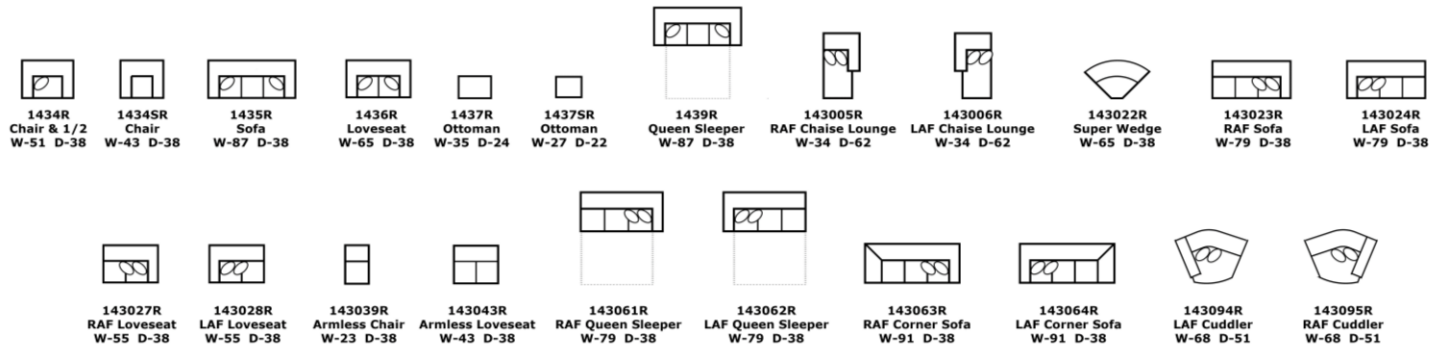

We do our best to provide the most accurate dimensions.
However, as with all handcrafted products, dimensions are approximate.

STATIONARY
July 29, 2021

Components