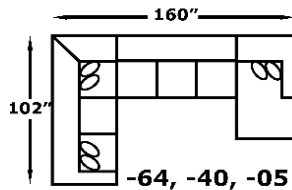

We do our best to provide the most accurate dimensions.
However, as with all handcrafted products, dimensions are approximate.

STATIONARY
July 29, 2021

Components

Popular Configurations

	N
C	2038 2116
D	2068 2146
E	2118 2196
F	2158 2236
G	2198 2276

	N
C	2498 2576
D	2538 2616
E	2598 2676
F	2648 2726
G	2698 2776

	N
C	2748 2826
D	2798 2876
E	2848 2926
F	2908 2986
G	2958 3036

	N
C	2288 2366
D	2328 2406
E	2368 2446
F	2418 2496
G	2458 2536

	N
C	3567 3684
D	3617 3734
E	3697 3814
F	3777 3894
G	3827 3944

7K00/7K00N Series - Luckenbach