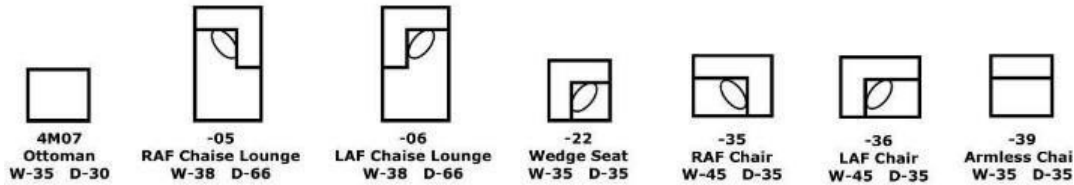

Seats:

Sinusoidal Wire Support with Frame Coil, Block Foam with Poly Fiber cap

Legs:

2.75" x 3.625" x 4", Tapered Screw-In wood

4M00 Series - Miller

Components

Popular Configurations

- C 2786
- D 2806
- E 2876
- F 2926
- G 2986