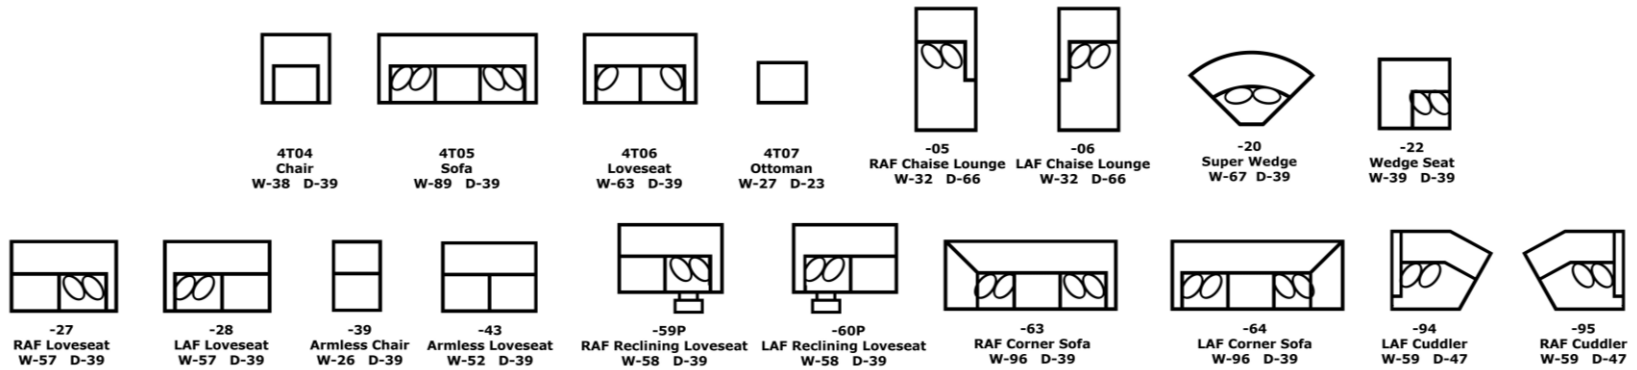

We do our best to provide the most accurate dimensions.
However, as with all handcrafted products, dimensions are approximate.

STATIONARY
July 29, 2021

Components