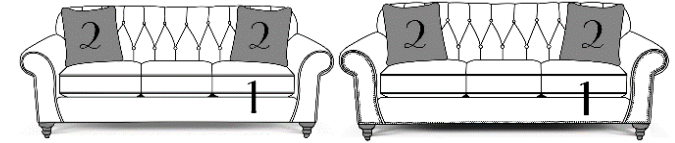

We do our best to provide the most accurate dimensions.
However, as with all handcrafted products, dimensions are approximate.

STATIONARY
July 29, 2021

East

8N00/8N00N Series - Evan

Type 1, 6, 11 & 14 Fabric; Chair & Otto
also 22

**ALSO AVAILABLE IN
ALL LEATHER.**
PLEASE SEE THE
8N00LS/N IN THE
LEATHER SECTION

Style Number and Description	C	D	E	F	G	ADD	FINISH: BRASS		Wetted #	WELTED SIZE	CK ADD	FK ADD	DP ADD	VISCO ADD	AIR ADD	PWR ADD	BP ADD	SU	LBS	C	Overall Dimensions			
							Style #	ADD													W"	D"	H"	
8N04 Chair	749	759	779	799	809	10	8N04N	19			29	39							5	77	35.80	44	38	37
8N05 Sofa	1199	1219	1249	1279	1299	20	8N05N	29	2	20 x 20	59	79	59						10	135	73.23	90	38	37
8N06 Loveseat	1159	1179	1209	1239	1259	20	8N06N	29	2	20 x 20	39	59	59						8		55.33	68	38	37
8N07 Ottoman	359	369	379	389	399	10	8N07N	19											1		6.47	27	23	18

FEATURES

Toss Pillow Types Available:

No Fabric Restrictions on Toss Pillows. Leather, Vinyl, and Faux Fur pillows not available

Backs:

Sinuous Wire Support, Attached, Block foam with Poly Fiber Cap

Seats:

Sinuous Wire Support, Block Foam with Poly Fiber wrap, Ventilated, Reversible*

*Ottoman has attached seat cushion

Legs:

Front: 5" Turned Screw-In wood, Back: 5", Tapered Screw-In wood

8N00/8N00N Series - Evan