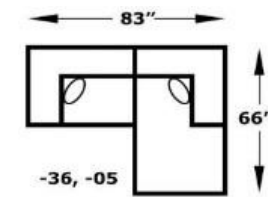

- C 1588
- D 1608
- E 1638
- F 1668
- G 1708

4M00 Series - Miller