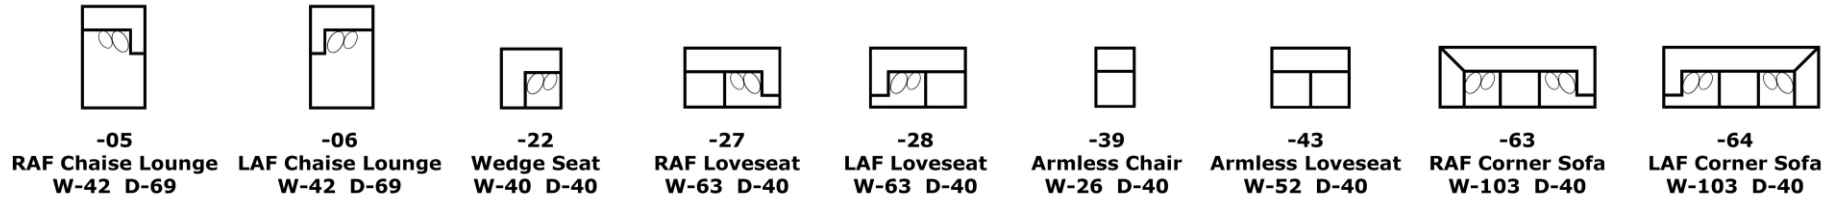

We do our best to provide the most accurate dimensions.
However, as with all handcrafted products, dimensions are approximate.

STATIONARY
July 29, 2021

Components