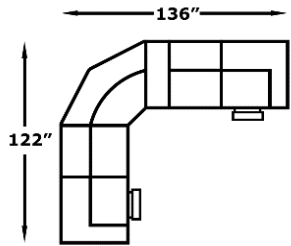

We do our best to provide the most accurate dimensions.
However, as with all handcrafted products, dimensions are approximate.

Components

Popular Configurations (pricing does not include headrest styles where applicable)

-58, -39, -20, -18, -39, -57

- C 4334
- D 4394
- E 4504
- F 4564
- G 4674