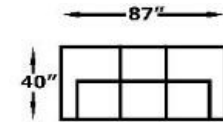

- C ###
- D ###
- E ###
- F ###
- G ###

-58, -54, -57