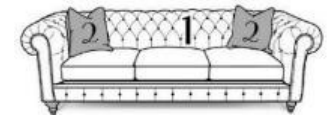

We do our best to provide the most accurate dimensions.
However, as with all handcrafted products, dimensions are approximate.

STATIONARY
July 29, 2021

East

2R00 Series - Rondell

Type 1, 6, 11 & 14 Fabric; Chair & Otto also 22

Style Number and Description	C	D	E	F	G	ADD	Style #	ADD	Non-Weltd		CK ADD	FK ADD	DP ADD	VISCO ADD	AIR ADD	PWR ADD	BP ADD	SU	LBS	C	Overall Dimensions		
									#	SIZE											W"	D"	H"
2R04 Chair	1349	1359	1379	1389	1409	20			1	20 x 20								6	114	44.63	57	41	33
2R05 Sofa	1859	1879	1909	1939	1959	20			2	20 x 20								11	163	77.52	99	41	33
2R06 Loveseat	1819	1839	1869	1899	1919	20			2	20 x 20								8	130	58.72	75	41	33
2R07 Ottoman	519	519	539	549	559	10												2	31	11.20	43	25	18

FEATURES

Toss Pillow Types Available:

No Fabric Restrictions on Toss Pillows. Leather, Vinyl, and Faux Fur pillows not available

Backs:

Sinuous Wire Support, Attached, Block Foam with Poly Fiber wrap

Seats:

Sinuous Wire Support with Standard Frame Coil, Block Foam with Feather Blend in a muslin bag, Ventilated, Reversible*

*Ottoman has attached seat cushion

Legs:

4.5" x 5.25", Turned Screw-In wood

2R00 Series - Rondell

2250/2250N Series - Brett

Type 1, 6, 11 & 14 Fabric; Chair & Ottos also 22

Style Number and Description	C	D	E	F	G	ADD	FINISH: BRASS		Weltd		CK ADD	FK ADD	DP ADD	VISCO ADD	AIR ADD	PWR ADD	BP ADD	SU	LBS	C	Overall Dimensions		
							Style #	ADD	#	SIZE											W"	D"	H"
2254 Chair	849	859	879	899	909	10	2254N	39			29	39						5	80	34.99	43	38	37
2255 Sofa	1209	1239	1259	1289	1319	30	2255N	39	2	20 x 20	59	79	59					10	134	72.42	89	38	37
2256 Loveseat	1179	1199	1229	1249	1279	30	2256N	39	2	20 x 20	39	59	59					7	108	53.70	66	38	37
2257 Ottoman	509	519	529	539	549	10	2257N	39										1	21	6.58	26	23	19
2250-81 Storage Ottoman	549	549	569	579	589	10	225081N	39										2	56	12.44	43	25	17

FEATURES

Toss Pillow Types Available:

No Fabric Restrictions on Toss Pillows. Leather, Vinyl, and Faux Fur pillows not available

Backs:

Sinuous Wire Support, Semi-Attached, Poly Fiber fill with Zipper Access

Seats:

Sinuous Wire Support, Block Foam with Poly Fiber wrap, Ventilated, Reversible*

*Ottomans have attached seat cushions