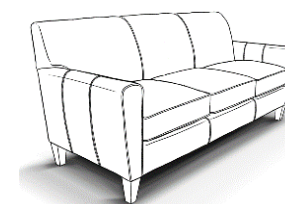

We do our best to provide the most accurate dimensions.
However, as with all handcrafted products, dimensions are approximate.

LEATHER
July 29, 2021

East

6200LS Series - Collegedale

Type 10, 25 & 27 All Leather

Style Number and Description	Price	For Each Add'l Grade Above G		Nailhead Option	Toss Pillow Count	Coil Cushions		Frame Coil	Feather Pillows	Visco Mattress	Air Mattress	Power Upgrade	Battery Pack	Ship Units	Weight	Cubes	Overall Dimensions													
		ADD	Style #			ADD	#										SIZE	CK ADD	FK ADD	DP ADD	VISCO ADD	AIR ADD	PWR ADD	BP ADD	SU	LBS	C	W"	D"	H"
6204LS Chair	1129																	3	57	24.06	33	35	36							
6205LS Sofa	1839																	8	101	57.60	79	35	36							
6206LS Loveseat	1799																	6	77	40.83	56	35	36							
6207LS Ottoman	529																	1	17	5.96	26	22	18							

FEATURES

Toss Pillow Types Available:

Not included. May be ordered separately. See "Additional Items" section at front of Price List.

Backs:

Sinuous Wire Support, Attached, Block Foam with Poly Fiber wrap

Seats:

Sinuous Wire Support, Block Foam with Poly Fiber wrap, Ventilated, Non-Reversible

Legs:

2.75" x 6", Tapered Screw-In wood

6200LS Series - Collegedale