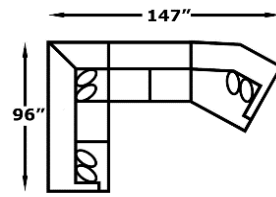

-64, -43, -95