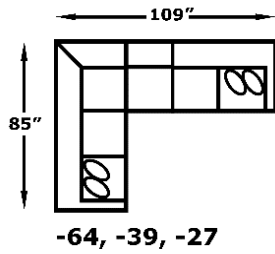

We do our best to provide the most accurate dimensions.
However, as with all handcrafted products, dimensions are approximate.

STATIONARY
July 29, 2021

Components

Popular Configurations

- C 2377
- D 2417
- E 2467
- F 2517
- G 2557

- C 1928
- D 1958
- E 1998
- F 2038
- G 2068

6200 Series - Collegedale