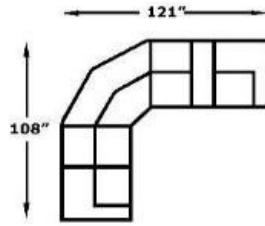

- C 4694
- D 4754
- E 4864
- F 4944
- G 5034

-58, -54, -20, -54,
-18, -57