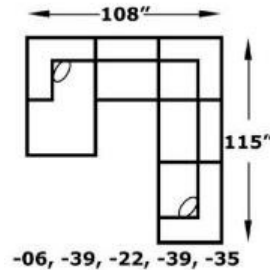

Seats:

Sinusoidal Wire Support with Frame Coil, Block Foam with Poly Fiber cap

Legs:

2.75" x 3.625" x 4", Tapered Screw-In wood

4M00 Series - Miller

Components

Popular Configurations

- C 2786
- D 2806
- E 2876
- F 2926
- G 2986