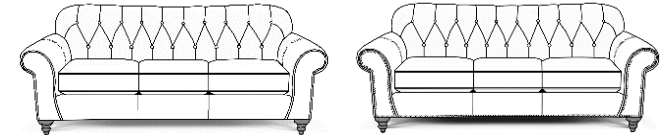

We do our best to provide the most accurate dimensions.
However, as with all handcrafted products, dimensions are approximate.

LEATHER
July 29, 2021

East

8N00LS/8N00LSN Series - Evan

Type 10, 25 & 27 All Leather

Style Number and Description	Price	ADD	Style #	ADD	#	SIZE	ADD	ADD	ADD	ADD	ADD	ADD	ADD	SU	LBS	C	W"	D"	H"
8N04LS Chair	1489		8N04LSN	19			29	39						5	77	35.80	44	38	37
8N05LS Sofa	2329		8N05LSN	59			59	79						10	135	73.23	90	38	37
8N06LS Loveseat	2289		8N06LSN	59			39	59						8		55.33	68	38	37
8N07LS Ottoman	589		8N07LSN	19										1		6.47	27	23	18

FEATURES

Toss Pillow Types Available:

Not included. May be ordered separately.
See "Additional Items" section at front of Price List.

Backs:

Sinuous Wire Support, Attached, Block foam with Poly Fiber Cap

Seats:

Sinuous Wire Support, Block Foam with Poly Fiber wrap, Ventilated, Non-Reversible*

*Ottoman has attached seat cushion

Legs:

Front: 5" Turned Screw-In wood, Back: 5", Tapered Screw-In wood

8N00LS/8N00LSN Series - Evan