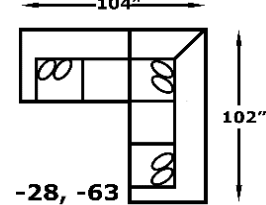

N
C	2748 2826
D	2798 2876
E	2848 2926
F	2908 2986
G	2958 3036