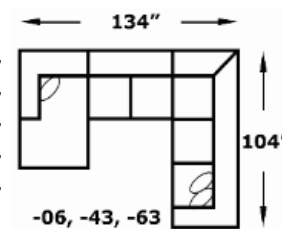

We do our best to provide the most accurate dimensions.
However, as with all handcrafted products, dimensions are approximate.

STATIONARY
July 29, 2021

Components

Popular Configurations

- C 2608
- D 2638
- E 2688
- F 2728
- G 2768

- C 3417
- D 3457
- E 3517
- F 3587
- G 3637

- C 3097
- D 3127
- E 3187
- F 3247
- G 3287

- C 3007
- D 3037
- E 3087
- F 3117
- G 3167

5S00 Series - Dolly