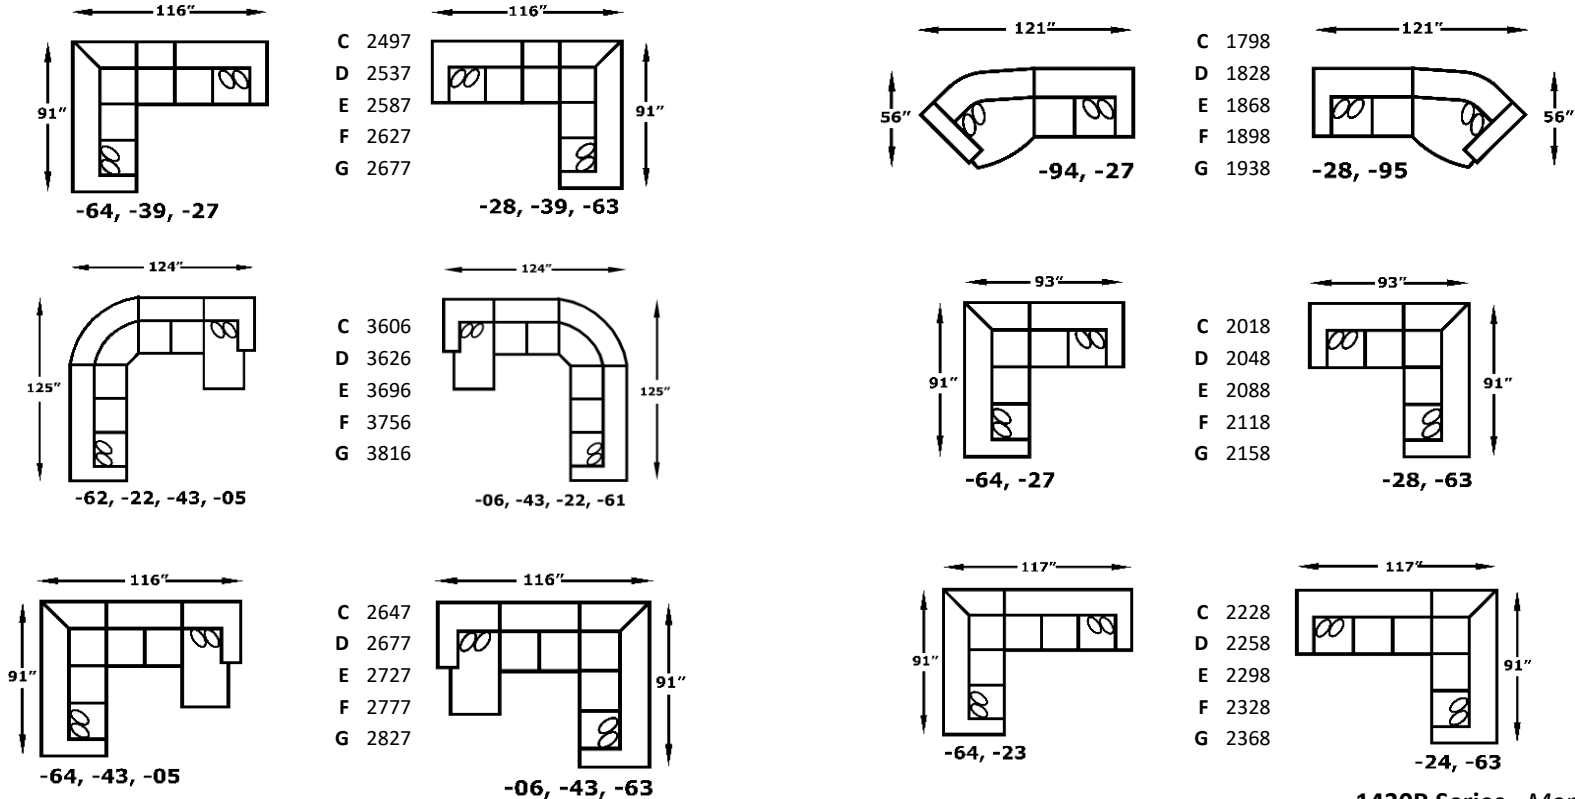

Popular Configurations