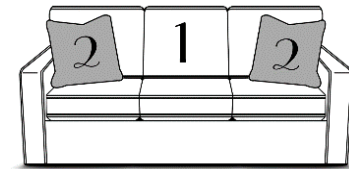

We do our best to provide the most accurate dimensions.
However, as with all handcrafted products, dimensions are approximate.

STATIONARY
July 29, 2021

East

9X00 Series - Norris

Type 1, 6, 11 & 14 Fabric; Chair & Otto also 22

Style Number and Description	C	D	E	F	G	ADD	Style #	ADD	Welted #	SIZE	CK ADD	FK ADD	DP ADD	VISCO ADD	AIR ADD	PWR ADD	BP ADD	SU	LBS	C	Overall Dimensions		
																					W"	D"	H"
9X04 Chair	719	729	749	769	779	10					29	39						4		30.02	35	39	38
9X05 Sofa	1219	1239	1269	1299	1319	20			2	20 x 20	59	79	59					9	143	68.61	80	39	38
9X06 Loveseat	1179	1199	1229	1259	1279	20			2	20 x 20	39	59	59					7		48.89	57	39	38
9X07 Ottoman	309	319	329	339	349	10												1		6.47	27	23	18
9X09 Queen Sleeper	1619	1639	1669	1689	1719	30			2	20 x 20	59		59	169	399			9		68.61	80	39	38
9X00-25 Floating Ottoman Chaise	459	469	479	499	519	20					29							2	34	17.71	30	51	20

FEATURES

Toss Pillow Types Available:

No Fabric Restrictions on Toss Pillows. Leather, Vinyl, and Faux Fur pillows not available

Backs:

Sinuous Wire Support, Semi-Attached, Poly Fiber fill in a Channel Bag with Zipper Access

Seats:

Sinuous Wire Support, Block Foam with Poly Fiber wrap, Ventilated, Reversible*

*Ottoman has attached seat cushion

Legs:

1.5", Screw-In plastic

9X00 Series - Norris

9850 Series - Lewis

Type 1, 6, 11 & 14 Fabric; Chair & Otto also 22

Style Number and Description	C	D	E	F	G	ADD	Style #	ADD	Welted #	SIZE	CK ADD	FK ADD	DP ADD	VISCO ADD	AIR ADD	PWR ADD	BP ADD	SU	LBS	C	Overall Dimensions		
																					W"	D"	H"
9854 Chair	739	749	769	779	799	20					29	39						4	66	30.02	35	38	39
9855 Sofa	1209	1229	1259	1279	1309	30			2	20 x 20	59	79	59					10	123	71.18	83	38	39
9856 Loveseat	1169	1189	1219	1239	1269	30			2	20 x 20	39	59	59					7	89	50.60	59	38	39
9857 Ottoman	319	319	339	349	359	10												1	20	6.83	27	23	19

FEATURES

Toss Pillow Types Available:

No Fabric Restrictions on Toss Pillows. Leather and Vinyl pillows not available

Backs:

Sinuous Wire Support, Semi-Attached, Poly Fiber fill in a Channel Bag with Zipper Access

Seats:

Sinuous Wire Support, Block Foam with Poly Fiber wrap, Ventilated, Reversible*

*Ottoman has attached seat cushion

Legs:

2.875" x 2.875" x 6", Pyramid Bolt-On wood