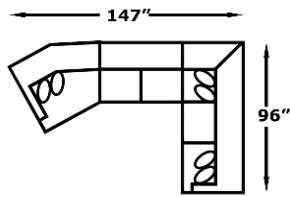

-94, -43, -63

- C 3027
- D 3087
- E 3177
- F 3247
- G 3327