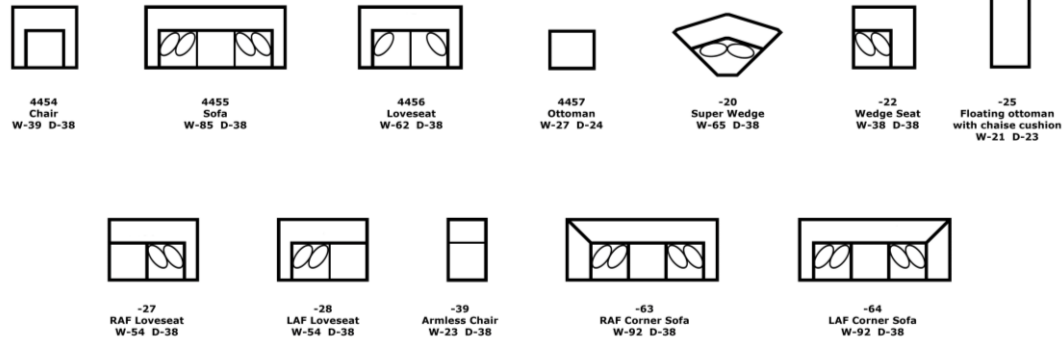

We do our best to provide the most accurate dimensions.
However, as with all handcrafted products, dimensions are approximate.

STATIONARY
July 29, 2021

Components