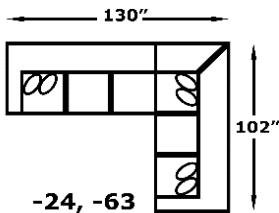

N
C	2288 2366
D	2328 2406
E	2368 2446
F	2418 2496
G	2458 2536