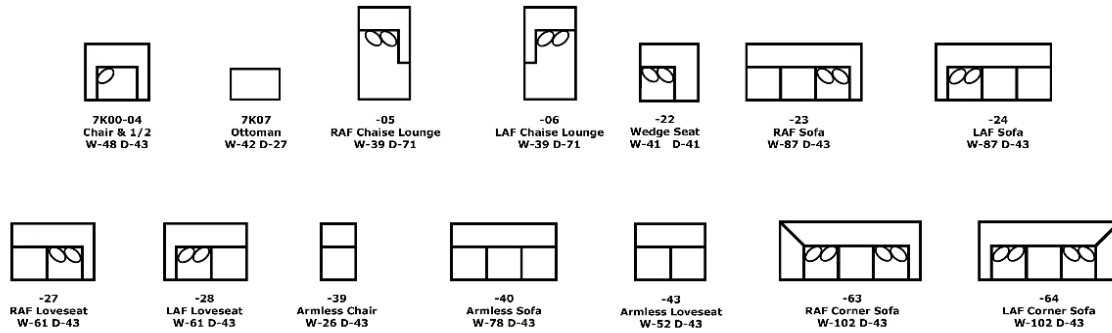

We do our best to provide the most accurate dimensions.
However, as with all handcrafted products, dimensions are approximate.

STATIONARY
July 29, 2021

Components

Popular Configurations