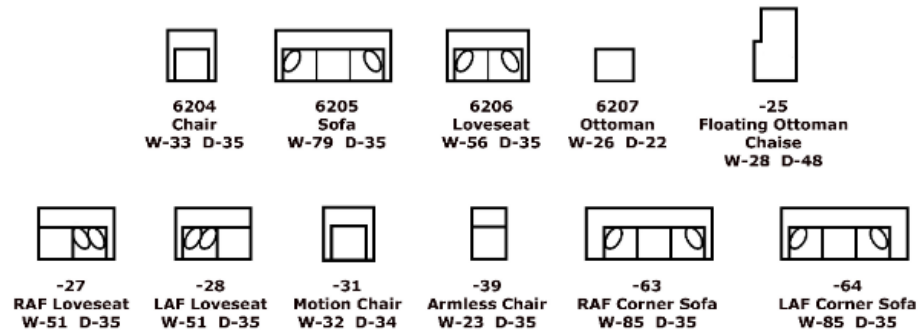

We do our best to provide the most accurate dimensions.
However, as with all handcrafted products, dimensions are approximate.

STATIONARY
July 29, 2021

Components

Popular Configurations