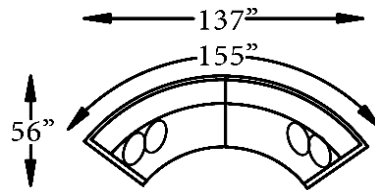

-43
Armless Loveseat
W-74 D-36

Popular Configurations

-27, -28

- C 2298
- D 2318
- E 2358
- F 2378
- G 2418

-27, -43, -28

- C 3277
- D 3307
- E 3367
- F 3397
- G 3457

3F00 Series - Finneran

We do our best to provide the most accurate dimensions.
However, as with all handcrafted products, dimensions are approximate.