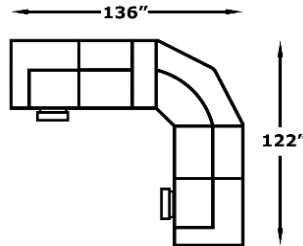

-58, -39, -20, -18, -39, -57