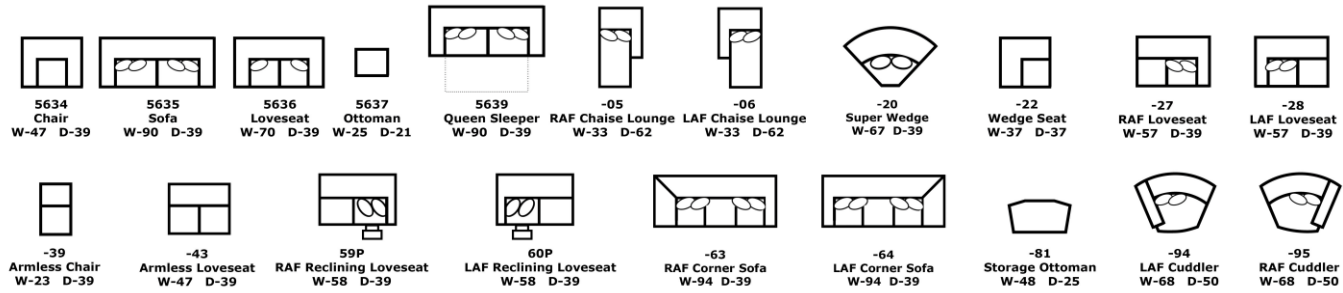

We do our best to provide the most accurate dimensions.
However, as with all handcrafted products, dimensions are approximate.

STATIONARY
July 29, 2021

Components