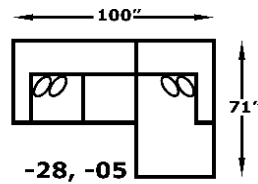

N
C	2498 2576
D	2538 2616
E	2598 2676
F	2648 2726
G	2698 2776