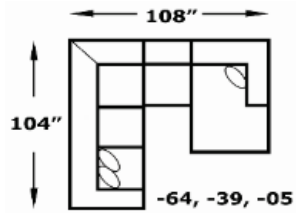

We do our best to provide the most accurate dimensions.
However, as with all handcrafted products, dimensions are approximate.

STATIONARY
July 29, 2021

Components

Popular Configurations

- C 2608
- D 2638
- E 2688
- F 2728
- G 2768

- C 3417
- D 3457
- E 3517
- F 3587
- G 3637

- C 3097
- D 3127
- E 3187
- F 3247
- G 3287

- C 3007
- D 3037
- E 3087
- F 3117
- G 3167

5S00 Series - Dolly