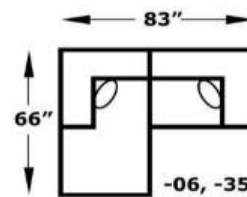

We do our best to provide the most accurate dimensions.
However, as with all handcrafted products, dimensions are approximate.

STATIONARY
July 29, 2021

East

4M00 Series - Miller

Type 1, 6, 11, 12 & 14 Fabric; Otto also 22

Style Number and Description	C	D	E	F	G	ADD	Style #	ADD	Non-Welting #	SIZE	CK ADD	FK ADD	DP ADD	VISCO ADD	AIR ADD	PWR ADD	BP ADD	SU	LBS	C	Overall Dimensions		
																					W"	D"	H"
4M00-05 RAF Chaise Lounge	839	849	859	879	899	20			1	20 x 20			29					6	93	44.40	38	66	31
4M00-06 LAF Chaise Lounge	839	849	859	879	899	20			1	20 x 20			29					6	93	44.40	38	66	31
4M00-22 90* Corner Wedge	699	699	719	729	739	10			1	20 x 20			29					3	61	21.98	35	35	31
4M00-35 RAF Chair	749	759	779	789	809	20			1	20 x 20			29					4	70	27.94	45	35	31
4M00-36 LAF Chair	749	759	779	789	809	20			1	20 x 20			29					4	70	27.94	45	35	31
4M00-39 Armless Chair	499	499	519	529	539	10												3	56	21.98	35	35	31
4M07 Ottoman	469	479	489	499	509	10												2	40	11.85	35	30	20

FEATURES

Connectors:

Not available on this style

Toss Pillow Types Available:

No Fabric Restrictions on Toss Pillows. Leather, Vinyl, and Faux Fur pillows not available

Backs:

Sinusoidal Wire Support, Attached, Block Foam with Poly Fiber cap

Seats:

Sinusoidal Wire Support with Frame Coil, Block Foam with Poly Fiber cap

Legs:

2.75" x 3.625" x 4", Tapered Screw-In wood

Components

Popular Configurations

- C 2786
- D 2806
- E 2876
- F 2926
- G 2986

- C 3285
- D 3305
- E 3395
- F 3455
- G 3525

- C 1588
- D 1608
- E 1638
- F 1668
- G 1708