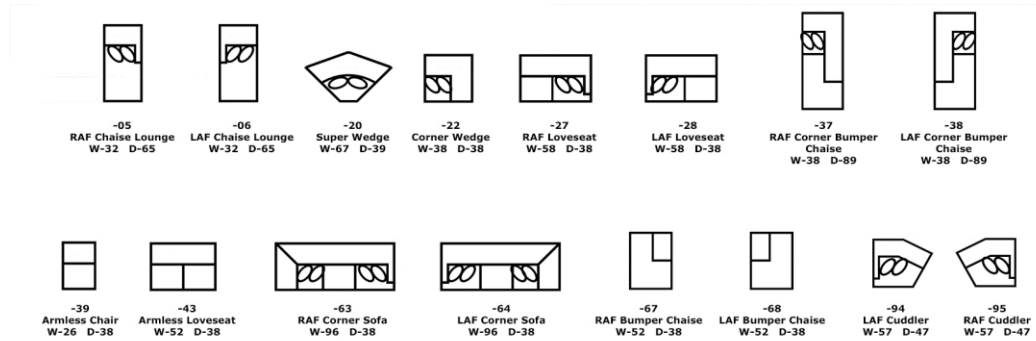

We do our best to provide the most accurate dimensions.
However, as with all handcrafted products, dimensions are approximate.

STATIONARY
July 29, 2021

Components

Popular Configurations