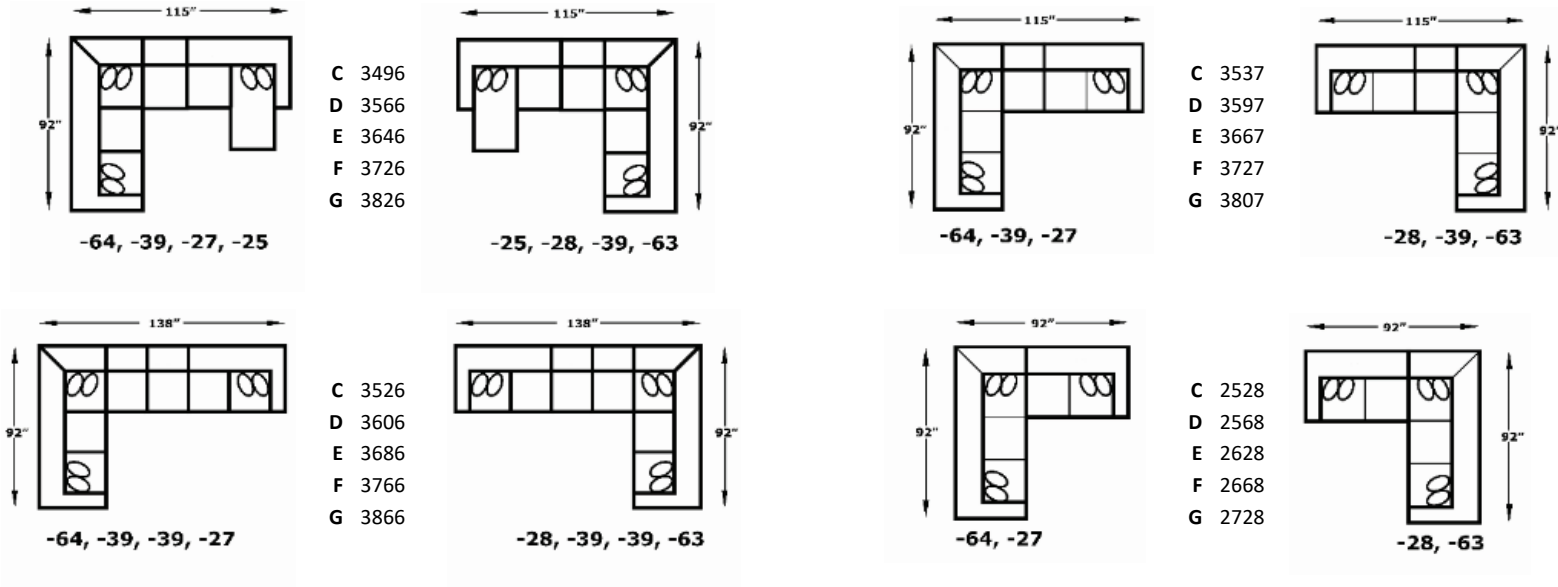

Popular Configurations