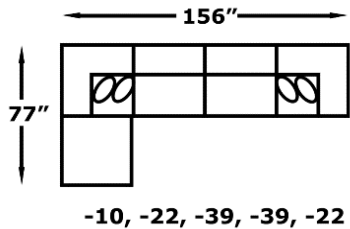

- C 3445
- D 3495
- E 3585
- F 3635
- G 3725