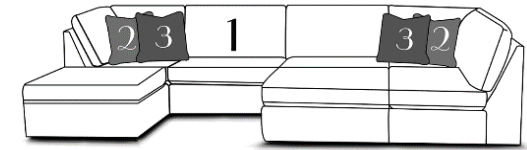

We do our best to provide the most accurate dimensions.
However, as with all handcrafted products, dimensions are approximate.

STATIONARY
July 29, 2021

East

9F00 Series - *Scottie*

Type 1, 6, 11 & 14 Fabric; Otto also 22

Style Number and Description	C	D	E	F	G	ADD	Style #	ADD	Non-Welted #	SIZE	CK ADD	FK ADD	DP ADD	VISCO ADD	AIR ADD	PWR ADD	BP ADD	SU	LBS	C	Overall Dimensions			
																					W"	D"	H"	
9F00-10 Large Ottoman	589	599	609	619	629	10						39							2	53	17.55	38	38	21
9F00-22 90* Corner Wedge	809	819	839	849	869	20			2	22 x 22	29	39	59						5	80	34.33	39	39	39
9F00-39 Armless Chair	619	629	649	659	679	20					29	39							5	70	34.33	39	39	39

FEATURES

- **Connectors:** Not available on this style
- **Toss Pillow Types Available:** No Fabric Restrictions on Toss Pillows. Leather, Vinyl, and Faux Fur pillows not available
- **Backs:** Webbing Support, Loose, Poly Fiber fill in a Channel Bag with Zipper Access
- **Seats:** Sinuous Wire Support, Block Foam with Poly Fiber wrap, Ventilated, Reversible*
  *Ottoman has attached seat cushion
- **Legs:** 3.75" x 1.5", Screw-In wood

9F00 Series - *Scottie*