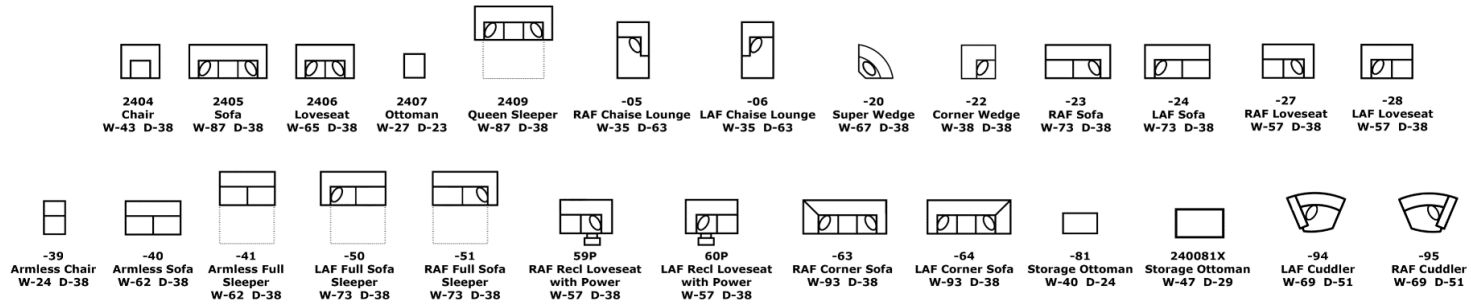

We do our best to provide the most accurate dimensions.
However, as with all handcrafted products, dimensions are approximate.

STATIONARY
July 29, 2021

Components