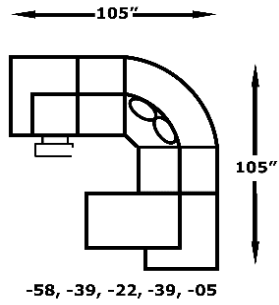

- C 3565
- D 3595
- E 3695
- F 3745
- G 3825

-58, -39, -22, -39, -05