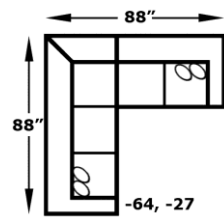

We do our best to provide the most accurate dimensions.
However, as with all handcrafted products, dimensions are approximate.

STATIONARY
July 29, 2021

Components

Popular Configurations

- C 1928
- D 1958
- E 1998
- F 2038
- G 2068

- C 2377
- D 2417
- E 2467
- F 2517
- G 2557

4630 Series - Angie