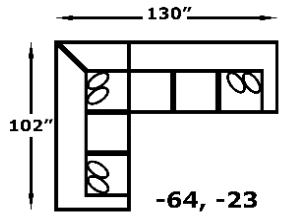

N
C	2748 2826
D	2798 2876
E	2848 2926
F	2908 2986
G	2958 3036