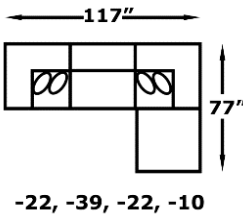

-22, -39, -39, -22, -10

- C 2237
- D 2267
- E 2327
- F 2357
- G 2417

9F00 Series - *Scottie*