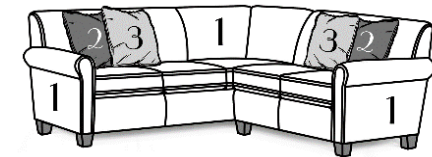

FEATURES

Toss Pillow Types Available:

No Fabric Restrictions on Toss Pillows. Leather, Vinyl, and Faux Fur pillows not available

Backs:

Sinusuous Wire Support, Attached, Block Foam with Poly Fiber wrap

Seats:

Sinusuous Wire Support, Block Foam with Poly Fiber wrap, Ventilated, Reversible*

*Ottoman has attached seat cushion, Chaise Lounges not reversible

Legs:

3.625" x 4", Screw-In wood

4630 Series - Angie