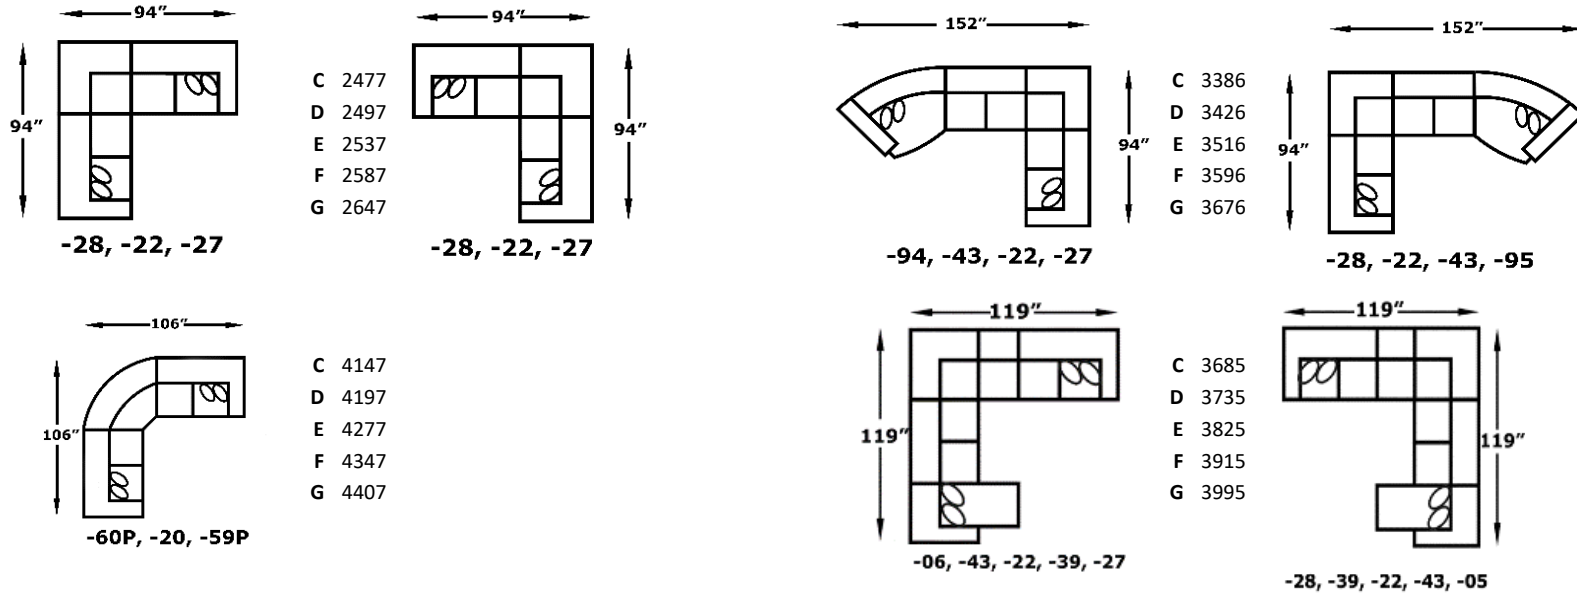

Popular Configurations