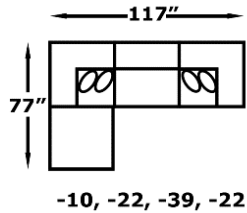

-10, -22, -39, -22