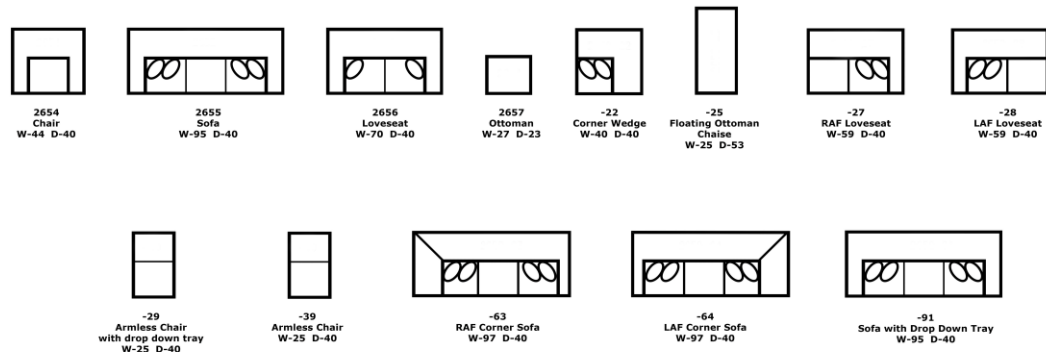

Seats:

Sinuous Wire Support, Block Foam with Poly Fiber wrap, Ventilated, Reversible*

*Ottoman has attached seat cushions

Legs:

5.25" x 1.5", Pyramid Screw-In wood

2650 Series - Ailor

Please refer to England Catalog or www.EnglandFurniture.com for additional product information

We do our best to provide the most accurate dimensions.
However, as with all handcrafted products, dimensions are approximate.

STATIONARY
July 29, 2021

Components

Popular Configurations

2650 Series - Ailor