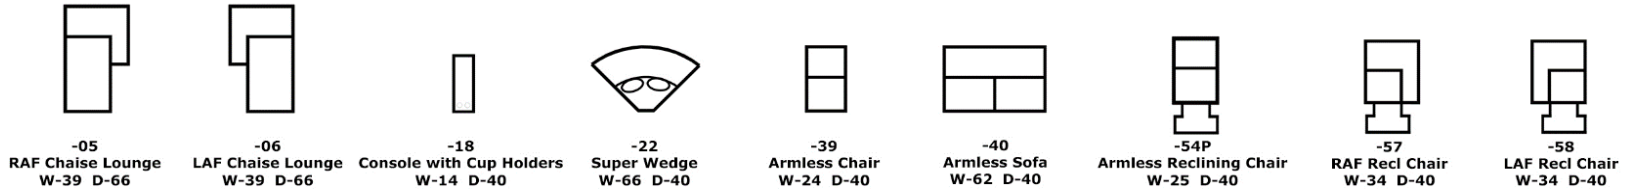

We do our best to provide the most accurate dimensions.
However, as with all handcrafted products, dimensions are approximate.

LEATHER
July 29, 2021

Components