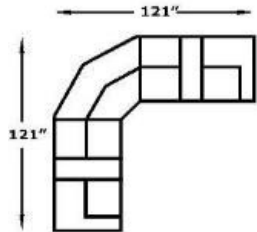

We do our best to provide the most accurate dimensions.
However, as with all handcrafted products, dimensions are approximate.

Components

Popular Configurations (pricing does not include headrest styles where applicable)

- C 5103
- D 5173
- E 5293
- F 5383
- G 5483

-58, -18, -54, -20,
-54, -18, -57