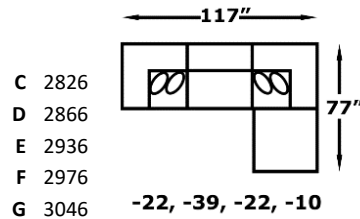

-22, -39, -39, -22, -10

- C 2826
- D 2866
- E 2936
- F 2976
- G 3046