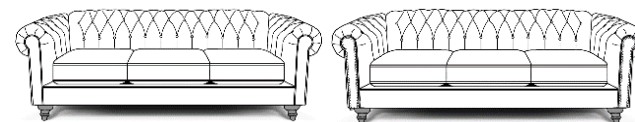

We do our best to provide the most accurate dimensions.
However, as with all handcrafted products, dimensions are approximate.

LEATHER
July 29, 2021

East

4H00LS/4H00LSN Series - Brooks

Type 10, 25 & 27 All Leather

Style Number and Description	Price	ADD	FINISH: PEWTER		#	SIZE	Options							Overall Dimensions							
			Style #	ADD			CK ADD	FK ADD	DP ADD	VISCO ADD	AIR ADD	PWR ADD	BP ADD	SU	LBS	C	W"	D"	H"		
4H04LS Chair	1819		4H04LSN	19			29	39								5	96	34.28	49	39	31
4H05LS Sofa	2809		4H05LSN	59			59	79								9	139	62.27	89	39	31
4H06LS Loveseat	2769		4H06LSN	59			39	59								6	106	46.18	66	39	31
4H07LS Ottoman	809															1	27	7.91	33	23	18

FEATURES

- **Toss Pillow Types Available:** Not included. May be ordered separately. See "Additional Items" section at front of Price List.
- **Backs:** Sinuous Wire Support, Attached, Block Foam with Poly Fiber cap
- **Seats:** Sinuous Wire Support, Block Foam with Poly Fiber wrap, Ventilated, Non-Reversible
- **Legs:** 1.25" x 4.5" x 5", Screw-In wood

4H00LS/4H00LSN Series - Brooks

4630LS Series - Angie

Type 10, 25 & 27 All Leather

Style Number and Description	Price	ADD	Style #	ADD	#	SIZE	Options							Overall Dimensions							
							CK ADD	FK ADD	DP ADD	VISCO ADD	AIR ADD	PWR ADD	BP ADD	SU	LBS	C	W"	D"	H"		
4634LS Chair	1279						29	39								4	66	26.25	36	35	36
4635LS Sofa	1989						59	79								8	115	59.68	83	35	36
4636LS Loveseat	1949						39	59								6	90	42.06	59	35	36
4637LS Ottoman	529															1	21	5.98	27	23	17

FEATURES

- **Toss Pillow Types Available:** Not included. May be ordered separately. See "Additional Items" section at front of Price List.
- **Backs:** Sinuous Wire Support, Attached, Block Foam with Poly Fiber wrap
- **Seats:** Sinuous Wire Support, Block Foam with Poly Fiber wrap, Ventilated, Non-Reversible
- **Legs:** 3.625" x 4", Screw-In wood