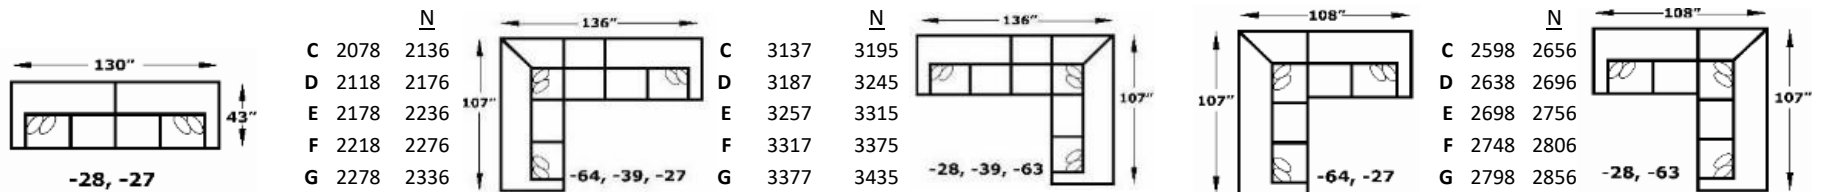

Sinuous Wire Support, Block Foam with Poly Fiber wrap, Ventilated, Reversible*

*Ottomans have attached seat cushions

Legs:

4.375" x 5", Turned Screw-In wood

4Y00/4Y00N Series - Rosalie

Components

Popular Configurations