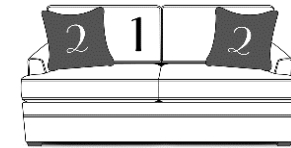

We do our best to provide the most accurate dimensions.
However, as with all handcrafted products, dimensions are approximate.

STATIONARY
July 29, 2021

East

9R00 Series - Hallie

Type 1, 6, 11 & 14 Fabric; Chair & Otto
also 22

Style Number and Description	C	D	E	F	G	ADD	Style #	ADD	Weltd #	SIZE	CK ADD	FK ADD	DP ADD	VISCO ADD	AIR ADD	PWR ADD	BP ADD	SU	LBS	C	Overall Dimensions		
																					W"	D"	H"
9R04 Chair	799	809	829	839	859	20					29	39						4	71	28.48	37	38	35
9R05 Sofa	1149	1169	1199	1229	1249	20			2	20 x 20	59	79	59					8	109	55.42	72	38	35
9R06 Loveseat	1109	1129	1159	1189	1209	20			2	20 x 20	39	59	59					6		41.56	54	38	35
9R07 Ottoman	379	389	399	409	419	10												1		6.47	27	23	18

FEATURES

Toss Pillow Types Available:

No Fabric Restrictions on Toss Pillows. Leather, Vinyl, and Faux Fur pillows not available

Backs:

Sinuous Wire Support, Semi-Attached, Poly Fiber fill in a Channel Bag with Zipper Access

Seats:

Sinuous Wire Support, Block Foam with Poly Fiber wrap, Ventilated, Reversible*

*Ottoman has attached seat cushion

Legs:

3.75" x 1.5", Screw-In wood

9R00 Series - Hallie

9T00/9T00N Series - Ella

Type 1, 6, 11 & 14 Fabric; Chair & Otto
also 22

Style Number and Description	C	D	E	F	G	ADD	FINISH: PEWTER		Weltd #	SIZE	CK ADD	FK ADD	DP ADD	VISCO ADD	AIR ADD	PWR ADD	BP ADD	SU	LBS	C	Overall Dimensions		
							Style #	ADD													W"	D"	H"
9T04 Chair	759	769	789	809	819	10	9T04N	19			29	39						4	58	32.50	36	40	39
9T05 Sofa	1359	1379	1409	1439	1459	20	9T05N	29	4	20 x 20	59	79	109					11		77.64	86	40	39
9T06 Loveseat	1319	1339	1369	1399	1419	20	9T06N	29	2	20 x 20	39	59	59					8		55.07	61	40	39
9T07 Ottoman	349	349	359	369	379	10	9T07N											1		6.29	26	22	19
9T00-25 Floating Ottoman Chaise	469	479	489	509	529	20	9T0025N				29							2	30	14.96	25	47	22
9T00-22 90* Corner Wedge	789	799	819	839	849	10	9T0022N		2	20 x 20	29	39	59					5		36.11	40	40	39
9T00-27 RAF Loveseat	999	1019	1049	1079	1099	20	9T0027N	29	2	20 x 20	39	59	59					7	82	50.56	56	40	39
9T00-28 LAF Loveseat	999	1019	1049	1079	1099	20	9T0028N	29	2	20 x 20	39	59	59					7	82	50.56	56	40	39
9T00-39 Armless Chair	519	529	549	559	579	20	9T0039N				29	39						3	40	23.47	26	40	39
9T00-63 RAF Corner Sofa	1499	1519	1549	1569	1599	30	9T0063N	29	4	20 x 20	59	79	109					12	134	84.86	94	40	39
9T00-64 LAF Corner Sofa	1499	1519	1549	1569	1599	30	9T0064N	29	4	20 x 20	59	79	109					12	134	84.86	94	40	39

FEATURES

Toss Pillow Types Available:

No Fabric Restrictions on Toss Pillows. Leather, Vinyl, and Faux Fur pillows not available

Backs:

Sinuous Wire Support, Semi-Attached, Poly Fiber fill in a Channel Bag with Zipper Access

Seats:

Sinuous Wire Support, Block Foam with Poly Fiber wrap, Ventilated, Reversible*

*Ottoman has attached seat cushion

Legs:

Front: 2.5" x 1.625" x 6", Back: 1.188" x 2" x 3.75", Tapered Screw-In wood