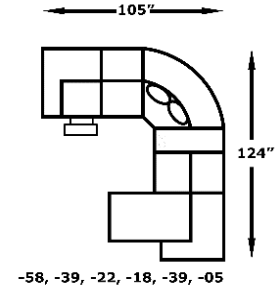

-58, -39, -22, -18, -39, -05