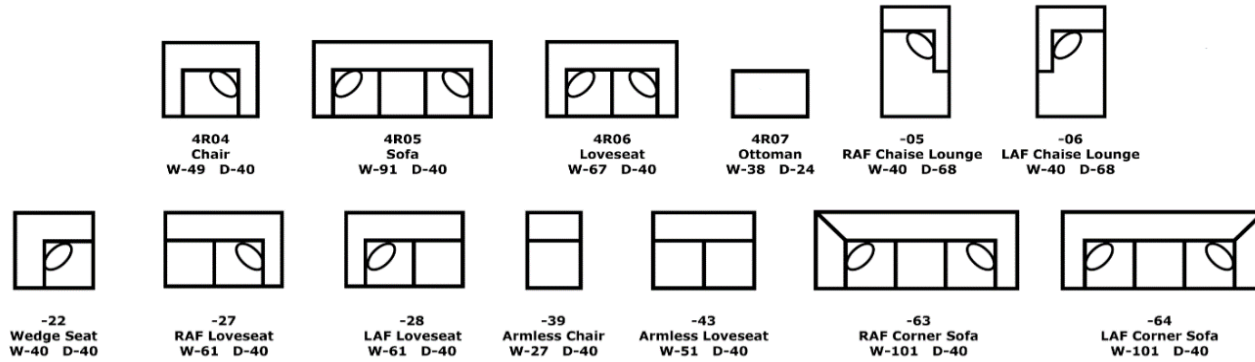

We do our best to provide the most accurate dimensions.
However, as with all handcrafted products, dimensions are approximate.

STATIONARY
July 29, 2021

Components

Popular Configurations