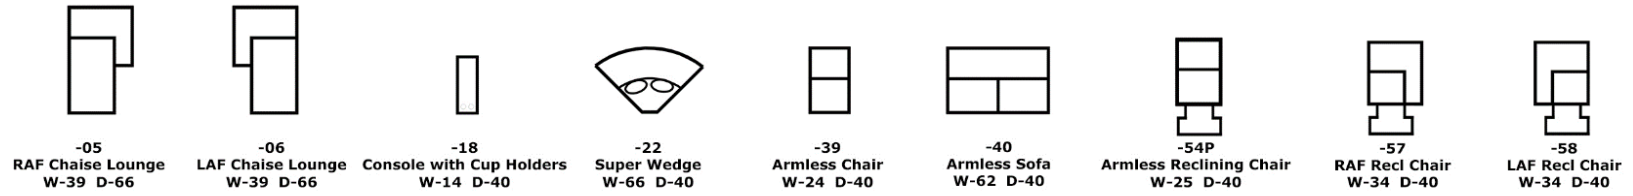

7300 Series - Seneca Falls

We do our best to provide the most accurate dimensions.
However, as with all handcrafted products, dimensions are approximate.

Components

-05 RAF Chaise Lounge W-39 D-66
 -06 LAF Chaise Lounge W-39 D-66
 -18 Console with Cup Holders W-14 D-40
 -22 Super Wedge W-66 D-40
 -39 Armless Chair W-24 D-40
 -40 Armless Sofa W-62 D-40
 -54P Armless Reclining Chair W-25 D-40
 -57 RAF Recl Chair W-34 D-40
 -58 LAF Recl Chair W-34 D-40