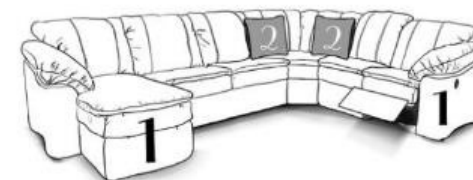

We do our best to provide the most accurate dimensions.
However, as with all handcrafted products, dimensions are approximate.

LEATHER
July 29, 2021

East

7300L Series - Lackawanna

Type 10 Leather/Match

Style Number and Description	Salvador	For Each Add'l Grade Above G		Nailhead Option	Toss Pillow Count	Coil Cushions	Frame Coil	Feather Pillows	Visco Mattress	Air Mattress	Power Upgrade	Battery Pack	Ship Units	Weight	Cubes	Overall Dimensions														
		Style #	ADD													#	SIZE	CK ADD	FK ADD	DP ADD	VISCO ADD	AIR ADD	PWR ADD	BP ADD	SU	LBS	C	W"	D"	H"
730005L RAF Chaise Lounge	1249																8	100	58.09	39	66	39								
730006L LAF Chaise Lounge	1249																8	100	58.09	39	66	39								
730018L Storage Console w/Cup Holders	519																2	33	12.64	14	40	39								
730022L 90* Corner Wedge	1079					2	20 x 20										8	78	59.58	66	40	39								
730039L Armless Chair	689																3	50	21.67	24	40	39								
730040L Armless Sofa	1249																8	95	55.97	62	40	39								
73054LP Armless Reclining Chair	1099																		199	3		21.67	24	40	39					
730057L RAF Reclining Chair	1179																		139	199	4	97	30.69	34	40	39				
730058L LAF Reclining Chair	1179																		139	199	4	97	30.69	34	40	39				

FEATURES

Toss Pillow Types Available:

Only available for the 730022L

Backs:

Sinusuous Wire Support, Semi-Attached, Poly Fiber fill with Zipper Access

Seats:

Sinusuous Wire Support, Pillow Top & Block Foam with Poly Fiber wrap in a Muslin bag

Legs:

-05/-06, -35/-36, -57/-58: 1.5", Screw-In plastic
-18, -22, -39, -40, -41, -54: Glide Nail-on

7300L Series - Lackawanna