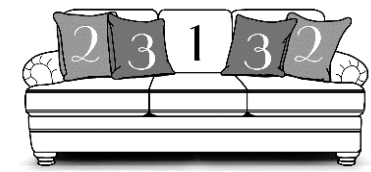

We do our best to provide the most accurate dimensions.
However, as with all handcrafted products, dimensions are approximate.

STATIONARY
July 29, 2021

East

5Q00/5Q00N Series - Reed

Type 1, 6, 11 & 14 Fabric; Chair & Otto also 22

Style Number and Description	C	D	E	F	G	ADD	FINISH: BRASS		Welted #	WELTED SIZE	CK ADD	FK ADD	DP ADD	VISCO ADD	AIR ADD	PWR ADD	BP ADD	SU	LBS	C	Overall Dimensions		
							Style #	ADD													W"	D"	H"
5Q04 Chair	839	849	859	879	899	20	5Q04N	29	1	20 x 20	29	39	29					5	79	35.37	41	40	38
5Q05 Sofa	1359	1389	1409	1439	1469	30	5Q05N	29	2	22 x 22 20 x 20	59	79	109					10	128	74.65	86	40	38
5Q06 Loveseat	1319	1349	1369	1399	1429	30	5Q06N	29	2	20 x 20	39	59	59					8	100	54.90	63	40	38
5Q07 Ottoman	469	479	489	499	509	10	5Q07N	29										1	36	8.07	31	25	18

FEATURES

- **Toss Pillow Types Available:** No Fabric Restrictions on Toss Pillows. Leather, Vinyl, and Faux Fur pillows not available
- **Backs:** Sinuous Wire Support, Attached, Block Foam with Poly Fiber cap
- **Seats:** Sinuous Wire Support, Block Foam with Poly Fiber wrap, Ventilated, Reversible*
  *Ottomans have attached seat cushions
- **Legs:** Front: 6" x 3.5", Turned Screw-In wood; Back: 2.5" x 3.5", Tapered Screw-In wood

5Q00/5Q00N Series - Reed

5S00 Series - Dolly

Type 1, 6, 11, 12 & 14 Fabric

Style Number and Description	C	D	E	F	G	ADD	Style #	ADD	Welted #	WELTED SIZE	CK ADD	FK ADD	DP ADD	VISCO ADD	AIR ADD	PWR ADD	BP ADD	SU	LBS	C	Overall Dimensions		
																					W"	D"	H"
5S00-05 RAF Chaise Lounge	1019	1029	1049	1069	1079	10			1	25 x 25	29	39	29					9	115	64.93	42	69	39
5S00-06 LAF Chaise Lounge	1019	1029	1049	1069	1079	10			1	25 x 25	29	39	29					9	115	64.93	42	69	39
5S00-20 Super Wedge	909	919	929	939	949	10			1	25 x 25	29	39	29					9	88	63.65	71	40	39
5S00-27 RAF Loveseat	1049	1059	1079	1089	1109	20			1	25 x 25	39	59	29					8	102	57.33	64	40	39
5S00-28 LAF Loveseat	1049	1059	1079	1089	1109	20			1	25 x 25	39	59	29					8	102	57.33	64	40	39
5S00-39 Armless Chair	519	519	529	539	549	10					29	39						3	49	23.47	26	40	39
5S00-43 Armless Loveseat	839	849	859	879	899	20					39	59						6	82	46.94	52	40	39
5S00-63 RAF Corner Sofa	1559	1579	1609	1639	1659	20			2	25 x 25	59	79	59					13	167	93.44	104	40	39
5S00-64 LAF Corner Sofa	1559	1579	1609	1639	1659	20			2	25 x 25	59	79	59					13	167	93.44	104	40	39

FEATURES

- **Toss Pillow Types Available:** No Fabric Restrictions on Toss Pillows. Leather, Vinyl, and Faux Fur pillows not available
- **Backs:** Webbing Support, Loose, Poly Fiber fill with Zipper Access
- **Seats:** Sinuous Wire Support, Block Foam with Poly Fiber wrap, Ventilated, Reversible
- **Legs:** 1.5", Screw-In plastic