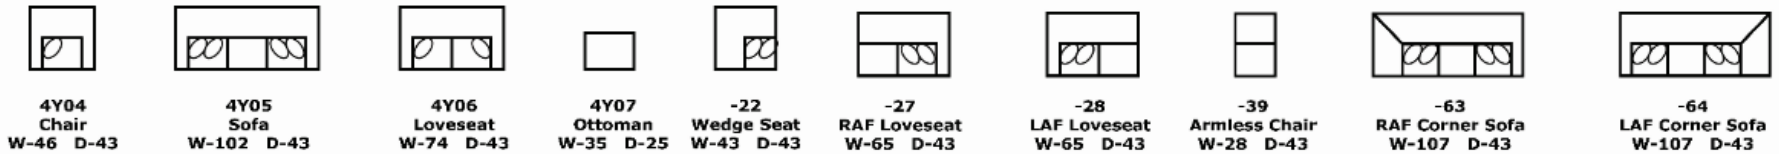

Sinuous Wire Support, Block Foam with Poly Fiber wrap, Ventilated, Reversible*

*Ottomans have attached seat cushions

Legs:

4.375" x 5", Turned Screw-In wood

4Y00/4Y00N Series - Rosalie

Components

Popular Configurations