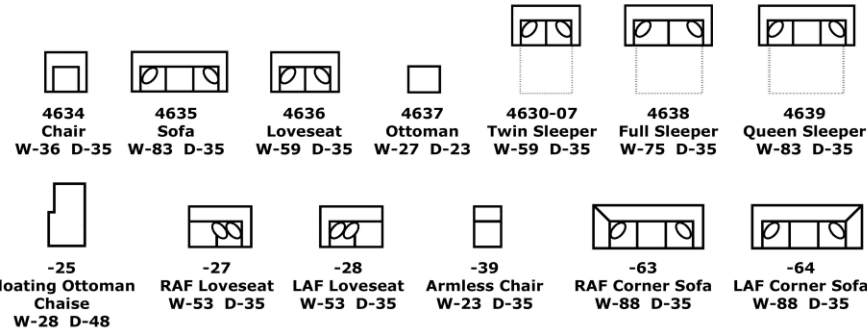

We do our best to provide the most accurate dimensions.
However, as with all handcrafted products, dimensions are approximate.

STATIONARY
July 29, 2021

Components