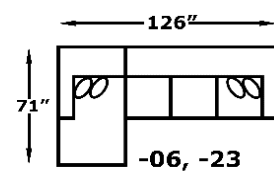

N
C	2288 2366
D	2328 2406
E	2368 2446
F	2418 2496
G	2458 2536