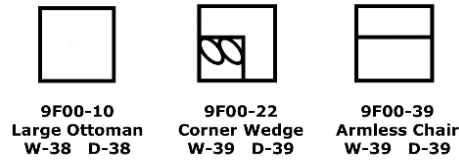

Components

Popular Configurations