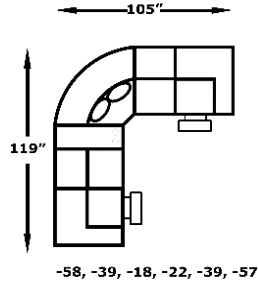

- C 3994
- D 4034
- E 4144
- F 4204
- G 4294

-58, -39, -18, -22, -39, -57