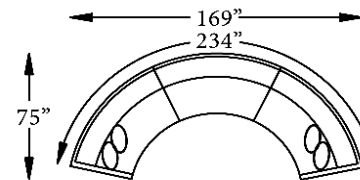

-43
Armless Loveseat
W-74 D-36

Popular Configurations

-27, -28

- C 2298
- D 2318
- E 2358
- F 2378
- G 2418

-27, -43, -28

- C 3277
- D 3307
- E 3367
- F 3397
- G 3457

3F00 Series - Finneran

We do our best to provide the most accurate dimensions.
However, as with all handcrafted products, dimensions are approximate.