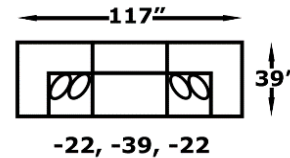

-22, -39, -22

- C 2237
- D 2267
- E 2327
- F 2357
- G 2417

9F00 Series - *Scottie*