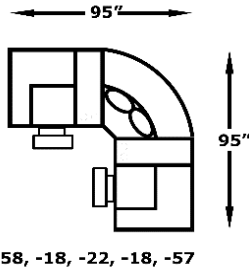

- C 3485
- D 3535
- E 3615
- F 3665
- G 3745

-58, -18, -22, -18, -57