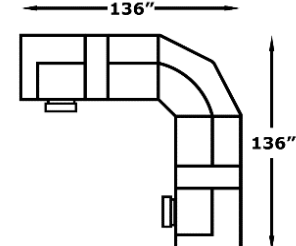

-58, -18, -39, -20, -39, -18, -57