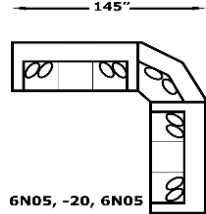

C 3517
D 3567
E 3647
F 3707
G 3777