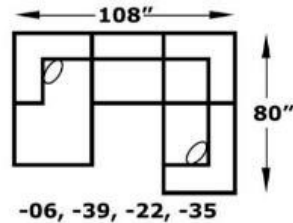

Seats:

Sinusoidal Wire Support with Frame Coil, Block Foam with Poly Fiber cap

Legs:

2.75" x 3.625" x 4", Tapered Screw-In wood

4M00 Series - Miller

Components

Popular Configurations

- C 2786
- D 2806
- E 2876
- F 2926
- G 2986