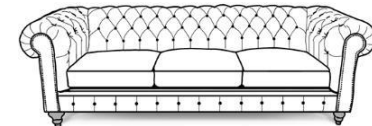

## 2R00AL Series - Rondell

Type 10, 25 & 27 All Leather

Style Number and Description	Choice & Select Prime									CK	FK	DP	VISCO	AIR	PWR	BP	SU	LBS	C	Overall Dimensions		
	ADD	Style #	ADD	#	SIZE	ADD	ADD	ADD	ADD	ADD	ADD	ADD	ADD	ADD	ADD	ADD	ADD	ADD	ADD	W"	D"	H"
2R04AL Chair	1979	2079															6	114	44.63	57	41	33
2R05AL Sofa	2629	2839															11	169	77.52	99	41	33
2R06AL Loveseat	2599	2749															8	132	58.72	75	41	33
2R07AL Ottoman	689	749															2	32	11.20	43	25	18

### FEATURES

**Toss Pillow Types Available:**

Not included. May be ordered separately. See "Additional Items" section at front of Price List.

**Backs:**

Sinuous Wire Support, Attached, Block Foam with Poly Fiber wrap

**Seats:**

Sinuous Wire Support with Standard Frame Coil, Block Foam with Feather Blend in a muslin bag, Ventilated, Non-Reversible

**Legs:**

4.5" x 5.25", Turned Screw-In wood

2R00AL Series - Rondell

We do our best to provide the most accurate dimensions.  
However, as with all handcrafted products, dimensions are approximate.