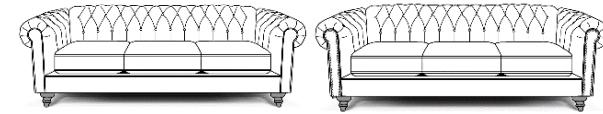

### 4H00LS/4H00LSN Series - Brooks

Type 10, 25 & 27 All Leather

Style Number and Description	Choice & Select Prime		ADD	FINISH: PEWTER		#	SIZE	CK ADD	FK ADD	DP ADD	VISCO ADD	AIR ADD	PWR ADD	BP ADD	SU	LBS	C	Overall Dimensions		
	Style #	ADD		Style #	ADD													W"	D"	H"
4H04LS Chair	1659	1759		4H04LSN	9			29	39						5	96	34.28	49	39	31
4H05LS Sofa	2229	2439		4H05LSN	49			49	69						9	139	62.27	89	39	31
4H06LS Loveseat	2199	2359		4H06LSN	49			39	49						6	106	46.18	66	39	31
4H07LS Ottoman	599	649													1	27	7.91	33	23	18

**FEATURES**

Toss Pillow Types Available:

Not included. May be ordered separately.

See "Additional Items" section at front of Price List.

Backs:

Sinusuous Wire Support, Attached, Block Foam with Poly Fiber cap

Seats:

Sinusuous Wire Support, Block Foam with Poly Fiber wrap, Ventilated, Non-Reversible

Legs:

1.25" x 4.5" x 5", Screw-In wood

4H00LS/4H00LSN Series - Brooks

### 4200AL Series - Bailey

Type 10 & 25 All Leather

Style Number and Description	Choice & Select Prime		ADD	Style #	ADD	#	SIZE	CK ADD	FK ADD	DP ADD	VISCO ADD	AIR ADD	PWR ADD	BP ADD	SU	LBS	C	Overall Dimensions		
	Style #	ADD																Style #	ADD	W"
4204AL Chair	1289	1389						29	39						4	64	28.41	34	38	38
4205AL Sofa	2079	2289						49	69						10	136	71.87	86	38	38
4206AL Loveseat	2049	2209						39	49						7		50.14	60	38	38
4207AL Ottoman	449	509													1		5.63	26	22	17