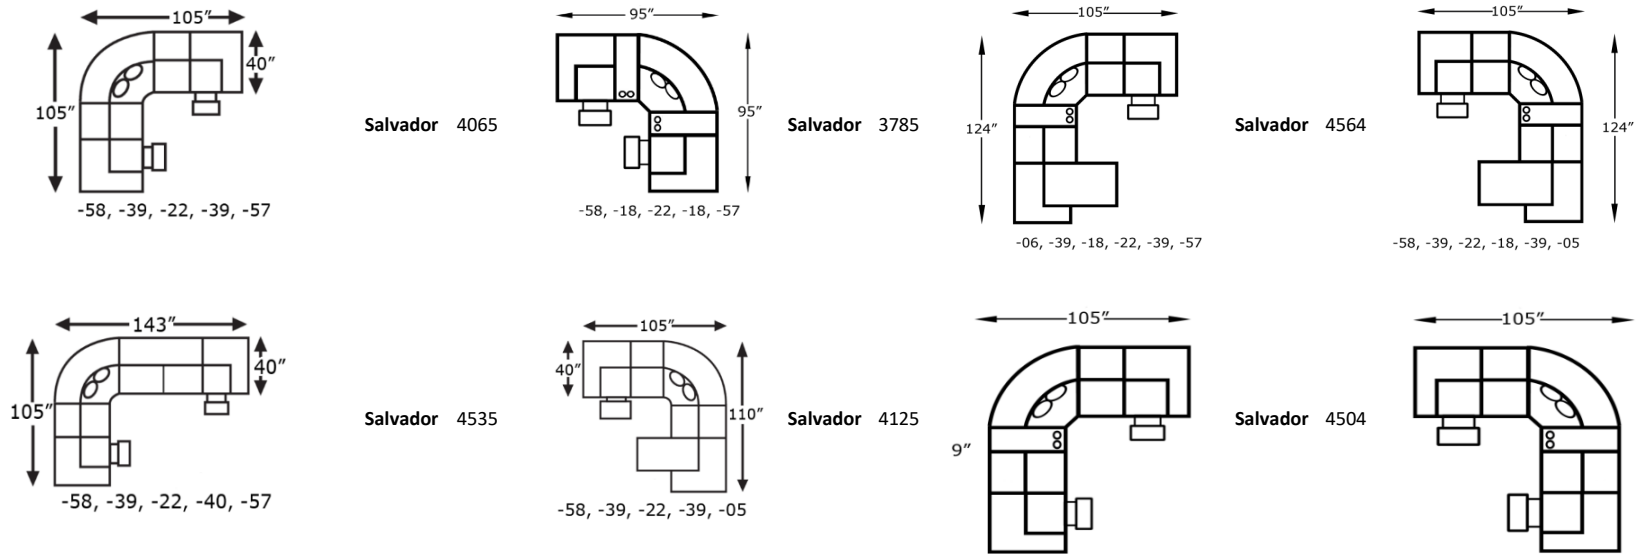

Popular Configurations

7300L Series - Lackawanna