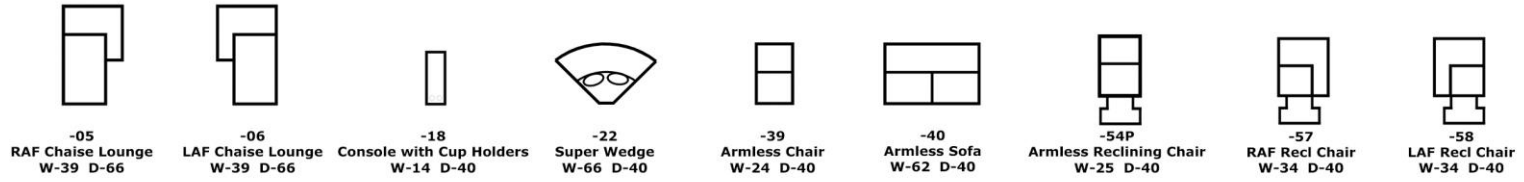

We do our best to provide the most accurate dimensions.
However, as with all handcrafted products, dimensions are approximate.

LEATHER
January 31, 2023

#REF!

Components