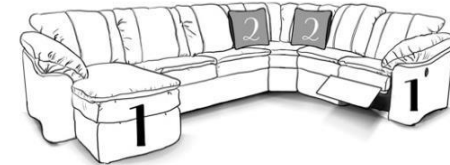

We do our best to provide the most accurate dimensions.
However, as with all handcrafted products, dimensions are approximate.

#REF!

LEATHER
January 31, 2023

7300L Series - Lackawanna

Type 10 Leather/Match

Style Number and Description	Salvador																		Overall Dimensions			
		Style #	ADD	#	SIZE	CK ADD	FK ADD	DP ADD	VISCO ADD	AIR ADD	PWR ADD	BP ADD	SU	LBS	C	W"	D"	H"				
730005L RAF Chaise Lounge	1049																8	100	58.09	39	66	39
730006L LAF Chaise Lounge	1049																8	100	58.09	39	66	39
730018L Storage Console w/Cup Holders	439																2	33	12.64	14	40	39
730022L 90* Corner Wedge	929				2	20 x 20			49								8	78	59.58	66	40	39
730039L Armless Chair	579																3	50	21.67	24	40	39
730040L Armless Sofa	1049																8	95	55.97	62	40	39
73054LP Armless Reclining Chair	929													159	3		21.67	24	40	39		
730057L RAF Reclining Chair	989												109	159	4	97	30.69	34	40	39		
730058L LAF Reclining Chair	989											109	159	4	97	30.69	34	40	39			

FEATURES

Toss Pillow Types Available:

Only available for the 730022L

Backs:

Sinusus Wire Support, Semi-Attached, Poly Fiber fill with Zipper Access

Seats:

Sinusus Wire Support, Pillow Top & Block Foam with Poly Fiber wrap in a Muslin bag

Legs:

-05L/-06L, -57L/-58L: 1.5", Screw-In plastic
-18L, -22L, -39L, -40L, -41L, -54LP: Glide Nail-on

7300L Series - Lackawanna