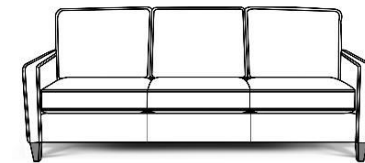

### 4200AL Series - Bailey

Type 10 & 25 All Leather

Style Number and Description	Choice & Select Prime		ADD	Style #	ADD	#	SIZE	CK ADD	FK ADD	DP ADD	VISCO ADD	AIR ADD	PWR ADD	BP ADD	SU	LBS	C	Overall Dimensions		
	Style #	ADD																Style #	ADD	W"
4204AL Chair	1289	1389						29	39						4	64	28.41	34	38	38
4205AL Sofa	2079	2289						49	69						10	136	71.87	86	38	38
4206AL Loveseat	2049	2209						39	49						7		50.14	60	38	38
4207AL Ottoman	449	509													1		5.63	26	22	17

**FEATURES**

Toss Pillow Types Available:

Not included. May be ordered separately.

See "Additional Items" section at front of Price List.

Backs:

Sinusuous Wire Support, Semi - Attached, Block Foam with Poly Fiber wrap

Seats:

Sinusuous Wire Support, Block Foam with Poly Fiber wrap, Ventilated, Non-Reversible

Legs:

2.5" x 1.5" x 5", Screw-In wood

4200AL Series - Bailey

We do our best to provide the most accurate dimensions.  
However, as with all handcrafted products, dimensions are approximate.