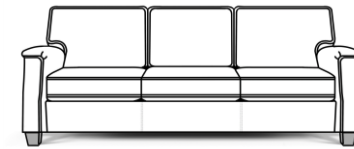

We do our best to provide the most accurate dimensions.
However, as with all handcrafted products, dimensions are approximate.

#REF!

LEATHER
January 31, 2023

5300AL/5300ALN Series - Salem

Type 10 & 25 All Leather

Style Number and Description	Choice & Select Prime		ADD	FINISH: BRASS		#	SIZE	CK ADD	FK ADD	DP ADD	VISCO ADD	AIR ADD	PWR ADD	BP ADD	SU	LBS	C	Overall Dimensions		
	Style #	ADD		Style #	ADD													W"	D"	H"
5304AL Chair	1399	1509		5304ALN	9			29	39						4	70	31.69	39	39	36
5305AL Sofa	2189	2399		5305ALN	29			49	69						10	144	71.50	88	39	36
5306AL Loveseat	2159	2309		5306ALN	29			39	49						7	104	50.67	64	38	36
5307AL Ottoman	469	529		5307ALN	9										1	22	5.75	27	23	16

FEATURES

- **Toss Pillow Types Available:** Not included. May be ordered separately. See "Additional Items" section at front of Price List.
- **Backs:** Sinuous Wire Support, Semi - Attached, Block Foam with Poly Fiber wrap with Zipper Access
- **Seats:** Sinuous Wire Support, Block Foam with Poly Fiber wrap, Ventilated, Reversible
- **Legs:** 3.75" x 2.75" x 3.75", Screw-In wood

5300AL/5300ALN Series - Salem

6200LS Series - Collegedale

Type 10, 25 & 27 All Leather

Style Number and Description	Choice & Select Prime		ADD	Style #	ADD	#	SIZE	CK ADD	FK ADD	DP ADD	VISCO ADD	AIR ADD	PWR ADD	BP ADD	SU	LBS	C	Overall Dimensions				
	Style #	ADD																Style #	ADD	W"	D"	H"
6204LS Chair	929	1039						29	39						3	57	24.06	33	35	36		
6205LS Sofa	1599	1809						49	69						8	101	57.60	79	35	36		
6206LS Loveseat	1569	1729						39	49						6	77	40.83	56	35	36		

FEATURES

- **Toss Pillow Types Available:** Not included. May be ordered separately. See "Additional Items" section at front of Price List.
- **Backs:** Sinuous Wire Support, Attached, Block Foam with Poly Fiber wrap
- **Seats:** Sinuous Wire Support, Block Foam with Poly Fiber wrap, Ventilated, Non-Reversible
- **Legs:** 2.75" x 6", Tapered Screw-In wood