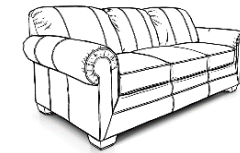

## 1430LSR Series - Monroe

Type 10, 25 & 27 All Leather

Style Number and Description	Choice & Select Prime									CK	FK	DP	VISCO	AIR	PWR	BP	SU	LBS	C	Overall Dimensions		
	ADD	Style #	ADD	#	SIZE	ADD	ADD	ADD	ADD	ADD	ADD	ADD	ADD	ADD	ADD	ADD	ADD	ADD	ADD	W"	D"	H"
144LSR Chair - Standard Size	1309	1419							29	39							5	74	33.10	43	38	35
1435LSR Sofa	1919	2129							49	69							9	136	66.96	87	38	35
1436LSR Loveseat	1889	2039							39	49							7	109	50.03	65	38	35
1475LSR Ottoman- Standard Size	559	609															1	27	5.84	27	22	17

### FEATURES

**Toss Pillow Types Available:**

Not included. May be ordered separately. See "Additional Items" section at front of Price List.

**Backs:**

Sinuous Wire Support, Attached, Block Foam with Poly Fiber wrap

**Seats:**

Sinuous Wire Support, Block Foam with Poly Fiber wrap, Ventilated, Non-Reversible

**Legs:**

5.5" x 5.5" x 3", Bolt-On wood; Glides also one adjustable leg 2.625"

1430LSR Series - Monroe