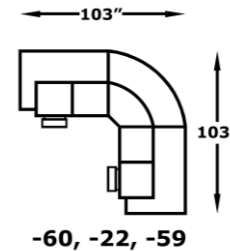

Style Number and Description	C	D	E	F	G	ADD	Style #	ADD	#	SIZE	CK ADD	FK ADD	DP ADD	VISCO ADD	AIR ADD	PWR ADD	BP ADD	SU	LBS	C	Overall Dimensions		
																					W"	D"	H"
210-32 Min Prox Recliner	759	769	779	799	809	19										109	169	3	79	25.44	33	36	37
210-32R Min Prox Recliner w/handle	759	769	779	799	809	19												3	79	25.44	33	36	37
210-52 Rocker Recliner	759	769	779	799	809	19										109	169	3	119	25.44	33	36	37
210-52R Rocker Recliner w/handle	759	769	779	799	809	19												3	119	25.44	33	36	37
210-55 Reclining Lift Chair	1299	1309	1319	1339	1349	19											169	3	156	25.44	33	36	37
210-70 Swivel Gliding Recliner	809	819	829	849	859	19												3	88	25.44	33	36	37
210-70R Swivel Gliding Recl w/handle	809	819	829	849	859	19												3	88	25.44	33	36	37

EZ2060R  
LAF Recl Loveseat  
W-55 D-41

EZ20070  
Swivel Gliding Recliner  
W-38 D-41

Popular Configurations (pricing does not include headrest styles where applicable)

- C 3736
- D 3776
- E 3856
- F 3936
- G 3996

-60, -22, -39, -59

-60, -39, -22, -59

- C 3207
- D 3237
- E 3307
- F 3367
- G 3417

-60, -22, -59

EZ200 Series

We do our best to provide the most accurate dimensions.  
However, as with all handcrafted products, dimensions are approximate.