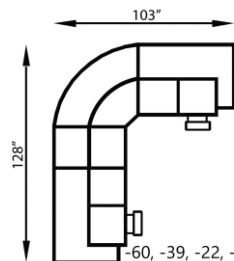

-60, -39, -22, -59

- C 3207
- D 3237
- E 3307
- F 3367
- G 3417