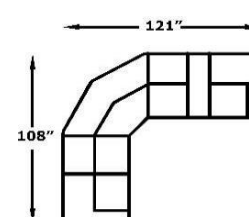

-58, -39, -20, -39,
-18, -57

- C 4064
- D 4124
- E 4194
- F 4294
- G 4364