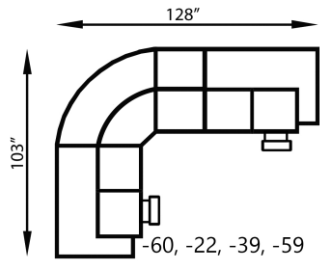

EZ2060R  
LAF Recl Loveseat  
W-55 D-41

EZ20070  
Swivel Gliding Recliner  
W-38 D-41

Popular Configurations (pricing does not include headrest styles where applicable)

- C 3736
- D 3776
- E 3856
- F 3936
- G 3996