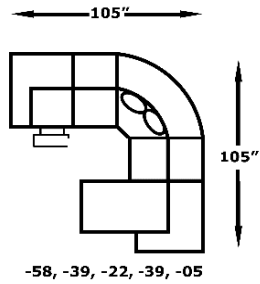

#REF!

We do our best to provide the most accurate dimensions.
However, as with all handcrafted products, dimensions are approximate.

RECLINING
January 31, 2023

Components

- C 3325
- D 3355
- E 3435
- F 3485
- G 3535

-58, -39, -22, -39, -05