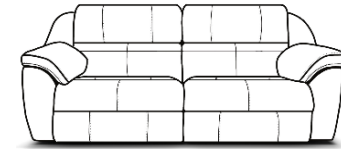

We do our best to provide the most accurate dimensions.
However, as with all handcrafted products, dimensions are approximate.

RECLINING

January 31, 2023

#REF!

EZ6D00R Series

Type 1, 11, 12 & 14 Fabric

Power Tilt Headrest is Standard

For Each Add'l Grade Above G

Nailhead Option

Toss Pillow Count

Coil Cushions

Frame Coil

Feather Pillows

Visco Mattress

Air Mattress

Power Upgrade

Battery pack

Ship Units

Weight

Cubes

Style Number and Description	C	D	E	F	G	ADD	Style #	ADD	#	SIZE	CK	FK	DP	VISCO	AIR	PWR	BP	SU	LBS	C	Overall Dimensions								
											ADD	ADD	ADD	ADD	ADD	ADD	ADD	ADD	ADD	ADD	ADD	ADD	ADD	ADD	ADD	ADD	W"	D"	H"
EZ6D01R Dbl Recl Sofa	2229	2239	2269	2289	2309	29											169	12	225	84.43	89	40	42						
EZ6D32R Min Prox Recliner	1399	1409	1429	1439	1449	19											169	7	126	46.48	49	40	42						
EZ6D85R Dbl Recl Loveseat Storage Console	2229	2239	2269	2289	2309	29											169	11	226	76.84	81	40	42						

FEATURES

Toss Pillow Types Available: Not available
Backs: Removable, Webbing & Sinuous Wire Support, Semi-Attached, Poly Fiber fill with Zipper Access
Seats: Sinuous Wire Support, Pillow Top & Block Foam with Poly Fiber wrap
Legs: Integral part of the frame with Glide

EZ6D00R Series

EZ7A00 Series

Type 1, 8, 11, 12 & 14 Fabric

Style Number and Description	C	D	E	F	G	ADD	Style #	ADD	#	SIZE	CK	FK	DP	VISCO	AIR	PWR	BP	SU	LBS	C	Overall Dimensions										
											ADD	ADD	ADD	ADD	ADD	ADD	ADD	ADD	ADD	ADD	ADD	ADD	ADD	ADD	ADD	ADD	ADD	ADD	W"	D"	H"
EZ7A055 Reclining Lift Chair	1169	1179	1189	1209	1219	19											169	6	131	42.78	40	42	44								

FEATURES

Toss Pillow Types Available: Not available
Backs: Removable, Sinuous Wire Support, Attached, Poly Fiber fill with Zipper Access
Seats: Sinuous Wire Support, Pillow Top & Block Foam with Poly Fiber wrap
Legs: Integral part of the frame with Glide