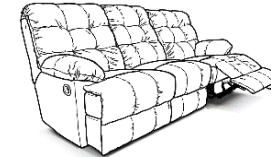

**RECLINING**

January 31, 2023

#REF!

**EZ200 Series**

Type 1, 11, 12 & 14 Fabric

Style Number and Description	C	D	E	F	G	ADD	For Each Add'l Grade Above G		#	SIZE	Nailhead Option		Toss Pillow Count	Coil Cushions	Frame Coil	Feather Pillows	Visco Mattress	Air Mattress	Power Upgrade	Battery pack	Ship Units	Weight	Cubes	Overall Dimensions		
							Style #	ADD			CK ADD	FK ADD												DP ADD	VISCO ADD	AIR ADD
EZ201 Dbl Recl Sofa	1719	1739	1769	1789	1809	29												219	169	12	215	88.76	87	41	43	
EZ203 Dbl Reclining Loveseat	1689	1709	1729	1749	1779	29												219	169	9	186	64.28	63	41	43	
EZ20032 Min Prox. Recliner	989	999	1009	1029	1039	19												109	169	5	89	38.77	38	41	43	
EZ20052 Rocker Recliner	989	999	1009	1029	1039	19												109	169	5	89	38.77	38	41	43	
EZ20070 Swivel Gliding Recliner	1049	1059	1079	1089	1099	19														5	104	38.77	38	41	43	
EZ20022 Super Wedge	789	799	809	829	839	19						39								10	68	69.38	68	41	43	
EZ20039 Armless Chair	529	539	549	569	579	19						39								3	46	24.49	24	41	43	
EZ2059R RAF Recl Loveseat	1209	1219	1249	1269	1289	29						49						109	169	8	128	56.11	55	41	43	
EZ2060R LAF Recl Loveseat	1209	1219	1249	1269	1289	29						49						109	169	8	128	56.11	55	41	43	

**FEATURES**

- Toss Pillow Types Available:** Not available
- Backs:** Non-Removable, Webbing & Sinuous Wire Support, Attached, Poly Fiber fill with Zipper Access
- Seats:** Sinuous Wire Support, Pillow Top & Block Foam with Poly Fiber wrap
- Legs:** Integral part of the frame with Glide