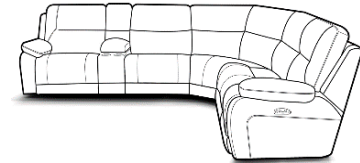

FEATURES

1. **Toss Pillow Types Available:** Not available
2. **Backs:** Removable, Sinuous Wire Support, Semi-Attached, Poly Fiber fill with Zipper Access
3. **Seats:** Sinuous Wire Support, Pillow Top & Block Foam with Poly Fiber wrap
4. **Legs:** -18/-20/-39: 3", Screw-In plastic
   -01, -32, -52,-54, -57/-58, -85: Integral part of the frame with Glide

EZ9K00/EZ9K00H Series