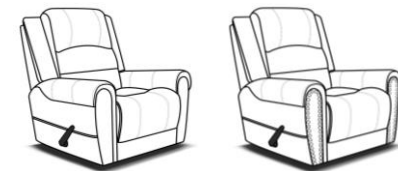

**FEATURES**

- Toss Pillow Types Available: Not available
- Backs: Non-Removable, Webbing & Sinuous Wire Support, Attached, Poly Fiber fill with Zipper Access
- Seats: Sinuous Wire Support, Block Foam with Poly Fiber cap
- Legs: Integral part of the frame with Glide

210 Series - Marybeth

**1950/1950N Series**

Type 1, 11, 12 & 14 Fabric

Style Number and Description	C	D	E	F	G	ADD	FINISH: BRASS		#	SIZE	CK ADD	FK ADD	DP ADD	VISCO ADD	AIR ADD	PWR ADD	BP ADD	SU	LBS	C	Overall Dimensions		
							Style #	ADD													W"	D"	H"
1950-32 Min Prox Recliner	969	979	989	1009	1019	19	195032N	19								109	169	5	144	37.43	38	37	46
1950-52 Rocker Recliner	969	979	989	1009	1019	19	195052N	19								109	169	5	144	37.43	38	37	46
1950-70 Swivel Gliding Recliner	1079	1089	1099	1119	1129	19	195070N	19										5		37.43	38	37	46

**FEATURES**

- Toss Pillow Types Available: Not available
- Backs: Sinuous Wire Support, Attached, Poly Fiber fill with Zipper Access
- Seats: Sinuous Wire Support, Pillow Top & Block Foam with Poly Fiber wrap
- Legs: Integral part of the frame with Glide