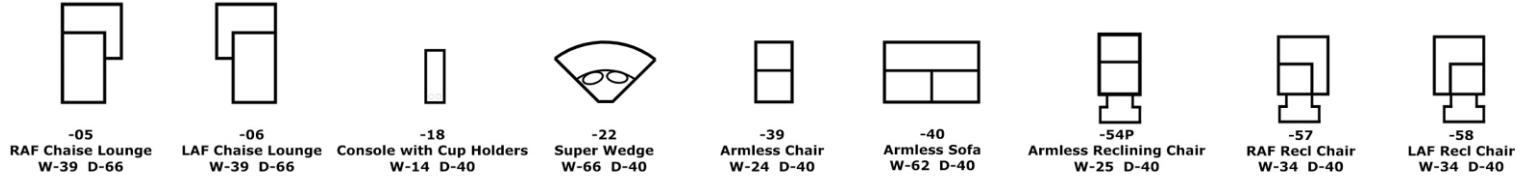

#REF!

We do our best to provide the most accurate dimensions.
However, as with all handcrafted products, dimensions are approximate.

RECLINING
January 31, 2023

Components

- C 3325
- D 3355
- E 3435
- F 3485
- G 3535

-58, -39, -22, -39, -05