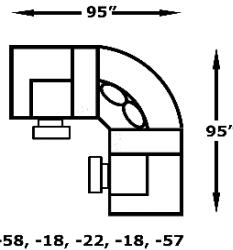

### Components

- C 3325
- D 3355
- E 3435
- F 3485
- G 3535

-58, -39, -22, -39, -05

- C 3794
- D 3834
- E 3924
- F 3984
- G 4034

-58, -39, -18, -22, -39, -57

- C 3734
- D 3774
- E 3864
- F 3924
- G 3974

-06, -39, -18, -22, -39, -57

-58, -39, -22, -18, -39, -05

- C 3305
- D 3355
- E 3435
- F 3485
- G 3515

-58, -18, -22, -18, -57

7300 Series - Seneca Falls

We do our best to provide the most accurate dimensions.  
However, as with all handcrafted products, dimensions are approximate.