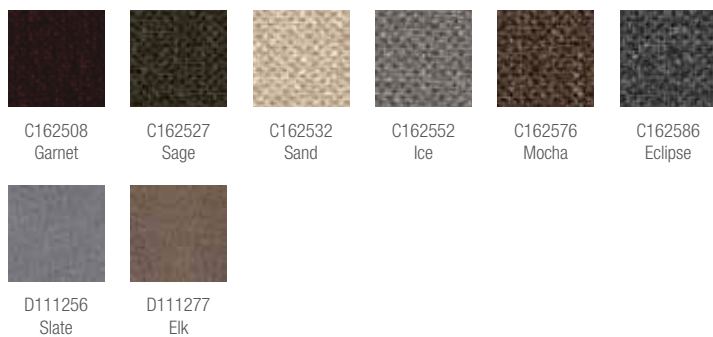

La-Z-Boy Select™ Fabric Choices: C1625-Vance, D1112-Vagabond