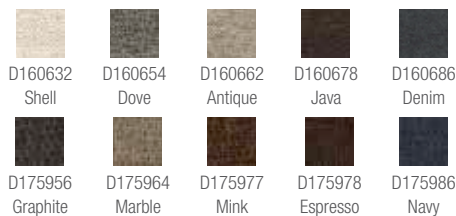

La-Z-Boy Select™ Fabric Choices:

D1606 - i-Halifax, D1759 - i-Saxton

La-Z-Boy Select™ Leather Reclining Choices:

LB1745 - Central Park