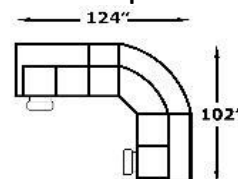

### Components

-20  
Super Wedge  
W-72 D-38

-39  
Armless Chair  
W-22 D-38

-59  
RAF Reclining  
Loveseat  
W-51 D-38

-60  
LAF Reclining  
Loveseat  
W-51 D-38

-52  
Rocker Recliner  
W-33 D-39

-70  
Swivel Gliding  
Recliner  
W-33 D-39

### Popular Configurations

-60, -20, -39, -59

C 3536  
D 3586  
E 3666  
F 3746  
G 3816

-60, -39, -20, -59

C 3057  
D 3107  
E 3167  
F 3237  
G 3287

-60, -20, -59

EZ2600 Series

We do our best to provide the most accurate dimensions.  
However, as with all handcrafted products, dimensions are approximate.