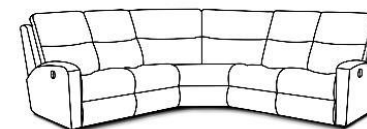

We do our best to provide the most accurate dimensions.
However, as with all handcrafted products, dimensions are approximate.

RECLINING
May 9, 2024

East

EZ2600 Series

Type 1, 11 & 14 Fabric; Recliners also 22

Style Number and Description	C	D	E	F	G	ADD	Style #	ADD	#	SIZE	CK ADD	FK ADD	DP ADD	VISCO ADD	AIR ADD	PWR ADD	BP ADD	SU	LBS	C	Overall Dimensions		
																					W"	D"	H"
EZ26020 Super Wedge	779	789	809	819	829	19												9	76	66.50	72	38	42
EZ26039 Armless Chair	479	479	499	509	529	19												3	42	20.32	22	38	42
EZ26059 RAF Reclining Loveseat	1139	1159	1179	1209	1229	29										109	169	6	117	47.10	51	38	42
EZ26060 LAF Reclining Loveseat	1139	1159	1179	1209	1229	29										109	169	6	117	47.10	51	38	42
EZ26032 Min Prox Recliner	809	819	839	849	869	19										109	169	4	99	31.28	33	39	42
EZ26052 Rocker Recliner	809	819	839	849	869	19										109	169	4	99	31.28	33	39	42
EZ26070 Swivel Glider Recliner	969	979	989	1009	1019	19												4	99	31.28	33	39	42

FEATURES

Toss Pillow Types Available:

Not available

Backs:

Sinusus Wire Support, Semi-Attached, Poly Fiber Fill with Zipper Access, Removable

Seats:

Sinusus Wire Support, Block Foam with Pillow Top

Legs:

-20, -39: 3" Screw-In, Plastic

-59/-60, -32, -52, -70: Glide Nail-on

EZ2600 Series

Components