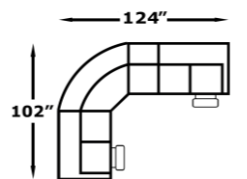

### Components

-20  
Super Wedge  
W-72 D-38

-39  
Armless Chair  
W-22 D-38

-59  
RAF Reclining  
Loveseat  
W-51 D-38

-60  
LAF Reclining  
Loveseat  
W-51 D-38

-52  
Rocker Recliner  
W-33 D-39

-70  
Swivel Gliding  
Recliner  
W-33 D-39

### Popular Configurations

-60, -20, -39, -59

C 3536  
D 3586  
E 3666  
F 3746  
G 3816

-60, -39, -20, -59

C 3057  
D 3107  
E 3167  
F 3237  
G 3287

-60, -20, -59

EZ2600 Series

We do our best to provide the most accurate dimensions.  
However, as with all handcrafted products, dimensions are approximate.