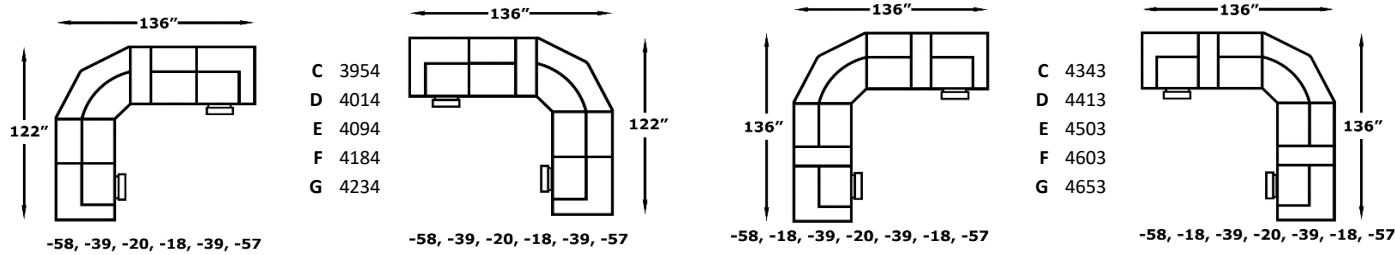

Popular Configurations (pricing does not include headrest styles where applicable)

EZ9K00/EZ9K00H Series

EZ9P00 Series

Type 1, 11 & 14 Fabric

Style Number and Description	C	D	E	F	G	ADD	STANDARD FINISH: BRASS		#	SIZE	CK ADD	FK ADD	DP ADD	VISCO ADD	AIR ADD	PWR ADD	BP ADD	SU	LBS	C	Overall Dimensions		
							Style #	ADD													W"	D"	H"
EZ9P055 Reclining Lift Chair	1099	1109	1129	1139	1149	19		INCL								INCL	169	5	131	38.63	37	41	44

FEATURES

- Toss Pillow Types Available: Not available
- Backs: Removable, Sinuous Wire Support, Attached, Poly Fiber Fill with Zipper Access
- Seats: Sinuous Wire Support, Pillow Top & Block Foam with Poly Fiber Wrap
- Legs: Glide, Integral Part of Frame

EZ9P00 Series