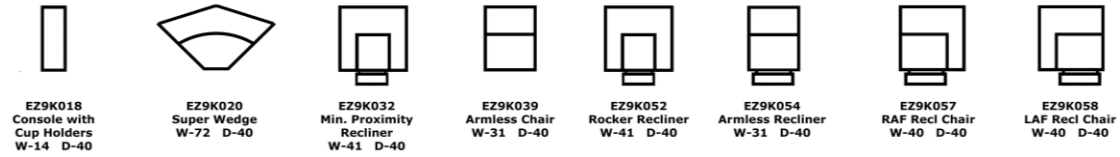

We do our best to provide the most accurate dimensions.
However, as with all handcrafted products, dimensions are approximate.

Components