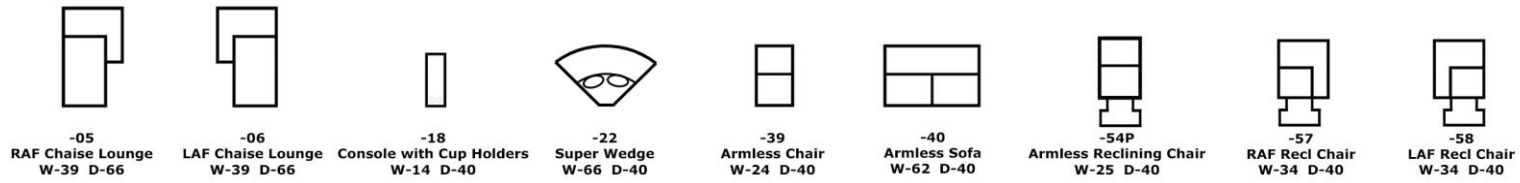

## 7300 Series - Seneca Falls

Type 1, 11 & 14 Fabric

ALSO AVAILABLE IN LEATHER. PLEASE SEE THE 7300L IN THE LEATHER SECTION.

Style Number and Description	C	D	E	F	G	ADD	Style #	ADD	Non-Welted #	SIZE	CK ADD	FK ADD	DP ADD	VISCO ADD	AIR ADD	PWR ADD	BP ADD	SU	LBS	C	Overall Dimensions		
																					W"	D"	H"
7300-05 RAF Chaise Lounge	749	759	769	789	799	19												8	100	58.09	39	66	39
7300-06 LAF Chaise Lounge	749	759	769	789	799	19												8	100	58.09	39	66	39
7300-18 Storage Console w/Cup Holders	329	339	349	359	369	9												2	33	12.64	14	40	39
7300-22 Super Wedge	709	719	739	749	759	19			2	20 x 20			49					8	78	59.58	66	40	39
7300-39 Armless Chair	379	379	389	399	409	9												3	50	21.67	24	40	39
7300-40 Armless Sofa	709	709	729	739	759	19												8	95	55.97	62	40	39
730054P Armless Reclining Chair	719	729	739	749	769	19										INCL	169	3	80	21.67	24	40	39
7300-57 RAF Recl Chair	719	729	739	749	769	19										109	169	4	97	30.69	34	40	39
7300-58 LAF Recl Chair	719	729	739	749	769	19										109	169	4	97	30.69	34	40	39

### FEATURES

**Toss Pillow Types Available:** No fabric restrictions on pillows; leather and vinyl pillows not available  
**Backs:** Non-Removable, Sinuous Wire Support, Semi-Attached, Poly Fiber Fill with Zipper Access  
**Seats:** Sinuous Wire Support, Pillow Top & Block Foam with Poly Fiber Wrap in a Muslin bag  
**Legs:** -05/-06, -57/-58: 1.5", Screw-In Plastic  
 -18, -22, -39, -40, -54P: Glide Nail-on

7300 Series - Seneca Falls

We do our best to provide the most accurate dimensions.  
However, as with all handcrafted products, dimensions are approximate.

Components

Popular Configurations

7300 Series - Seneca Falls