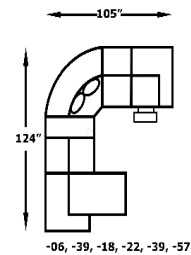

C #####
D 0
E 0
F 49
G 0

C #####
D 0
E 0
F 49
G 0

C #####
D 0
E 0
F 49
G 0

7300 Series - Seneca Falls

EZ200 Series

Type 1, 11, 12 & 14 Fabric

Style Number and Description	C	D	E	F	G	ADD	For Each Add'l Grade Above G		Nailhead Option		Toss Pillow Count		Coil Cushions		Frame Coil		Feather Pillows		Visco Mattress		Air Mattress		Power Upgrade		Battery Pack		Ship Units		Weight		Cubes			Overall		
							Style #	ADD	#	SIZE	CK ADD	FK ADD	DP ADD	VISCO ADD	AIR ADD	PWR ADD	BP ADD	SU	LBS	C	W"	D"	H"													
EZ201 Dbl Recl Sofa	1669	1689	1709	1739	1759	29															229	179	12	215	88.76	87	41	43								
EZ203 Dbl Reclining Loveseat	1639	1649	1679	1699	1719	29															229	179	9	186	64.28	63	41	43								
EZ20032 Min Prox. Recliner	959	969	979	999	1009	19															119	179	5	89	38.77	38	41	43								
EZ20052 Rocker Recliner	959	969	979	999	1009	19															119	179	5	89	38.77	38	41	43								
EZ20070 Swivel Gliding Recliner	1019	1029	1049	1059	1069	19																														
EZ20022 Super Wedge	769	779	789	799	819	19																														
EZ20039 Armless Chair	519	519	539	549	569	19								39																						
EZ2059R RAF Recl Loveseat	1169	1189	1209	1239	1259	29																														
EZ2060R LAF Recl Loveseat	1169	1189	1209	1239	1259	29																														

FEATURES

- Toss Pillow Types Available: Not available
- Backs: Non-Removable, Webbing & Sinuous Wire Support, Attached, Poly Fiber fill with Zipper Access
- Seats: Sinuous Wire Support, Pillow Top & Block Foam with Poly Fiber wrap
- Legs: Integral part of the frame with Glide

Components