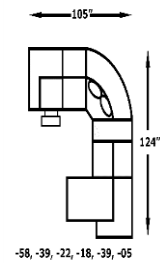

C #####
D 0
E 0
F 49
G 0

C #####
D 0
E 0
F 49
G 0

7300 Series - Seneca Falls

EZ200 Series

Type 1, 11, 12 & 14 Fabric

Style Number and Description	C	D	E	F	G	ADD	For Each Add'l Grade Above G		Nailhead Option		Toss Pillow Count		Coil Cushions		Frame Coil		Feather Pillows		Visco Mattress		Air Mattress		Power Upgrade		Battery Pack		Ship Units		Weight		Cubes			Overall		
							Style #	ADD	#	SIZE	CK ADD	FK ADD	DP ADD	VISCO ADD	AIR ADD	PWR ADD	BP ADD	SU	LBS	C	W"	D"	H"													
EZ201 Dbl Recl Sofa	1669	1689	1709	1739	1759	29															229	179	12	215	88.76	87	41	43								
EZ203 Dbl Reclining Loveseat	1639	1649	1679	1699	1719	29															229	179	9	186	64.28	63	41	43								
EZ20032 Min Prox. Recliner	959	969	979	999	1009	19															119	179	5	89	38.77	38	41	43								
EZ20052 Rocker Recliner	959	969	979	999	1009	19															119	179	5	89	38.77	38	41	43								
EZ20070 Swivel Gliding Recliner	1019	1029	1049	1059	1069	19																														
EZ20022 Super Wedge	769	779	789	799	819	19																														
EZ20039 Armless Chair	519	519	539	549	569	19								39																						
EZ2059R RAF Recl Loveseat	1169	1189	1209	1239	1259	29																														
EZ2060R LAF Recl Loveseat	1169	1189	1209	1239	1259	29																														

FEATURES

- Toss Pillow Types Available: Not available
- Backs: Non-Removable, Webbing & Sinuous Wire Support, Attached, Poly Fiber fill with Zipper Access
- Seats: Sinuous Wire Support, Pillow Top & Block Foam with Poly Fiber wrap
- Legs: Integral part of the frame with Glide