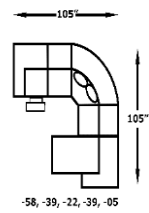

C #####
D 0
E 0
F 49
G 0

C #####
D 0
E 0
F 49
G 0

7300 Series - Seneca Falls

EZ200 Series

Type 1, 11, 12 & 14 Fabric

Style Number and Description	C	D	E	F	G	ADD	For Each Add'l Grade Above G		Nailhead Option		Toss Pillow Count		Coil Cushions		Frame Coil		Feather Pillows		Visco Mattress		Air Mattress		Power Upgrade		Battery Pack		Ship Units		Weight		Cubes			Overall		
							Style #	ADD	#	SIZE	CK ADD	FK ADD	DP ADD	VISCO ADD	AIR ADD	PWR ADD	BP ADD	SU	LBS	C	W"	D"	H"													
EZ201 Dbl Recl Sofa	1669	1689	1709	1739	1759	29															229	179	12	215	88.76	87	41	43								
EZ203 Dbl Reclining Loveseat	1639	1649	1679	1699	1719	29															229	179	9	186	64.28	63	41	43								
EZ20032 Min Prox. Recliner	959	969	979	999	1009	19															119	179	5	89	38.77	38	41	43								
EZ20052 Rocker Recliner	959	969	979	999	1009	19															119	179	5	89	38.77	38	41	43								
EZ20070 Swivel Gliding Recliner	1019	1029	1049	1059	1069	19																														
EZ20022 Super Wedge	769	779	789	799	819	19																														
EZ20039 Armless Chair	519	519	539	549	569	19								39																						
EZ2059R RAF Recl Loveseat	1169	1189	1209	1239	1259	29																														
EZ2060R LAF Recl Loveseat	1169	1189	1209	1239	1259	29																														

FEATURES

- Toss Pillow Types Available: Not available
- Backs: Non-Removable, Webbing & Sinuous Wire Support, Attached, Poly Fiber fill with Zipper Access
- Seats: Sinuous Wire Support, Pillow Top & Block Foam with Poly Fiber wrap
- Legs: Integral part of the frame with Glide