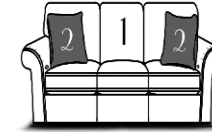

Type 1, 11, 12 & 14 Fabric						WELTED	CK	FK	DP	VISCO	AIR	PWR	BP				Overall						
Style Number and Description	C	D	E	F	G	ADD	Style #	ADD	#	SIZE	ADD	ADD	ADD	ADD	SU	LBS	C	W"	D"	H"			
2451P Dbl Recl Sofa	2219	2239	2269	2289	2309	29			2	20 x 20			49				179	10	226	73.81	90	38	38
2453P Dbl Recl Loveseat	2189	2209	2229	2249	2279	29			2	20 x 20			49				179	8	178	54.84	67	38	38

FEATURES

Toss Pillow Types Available: No Fabric Restrictions on Toss Pillows. Leather, Vinyl, and Faux Fur pillows not available
Backs: Non-Removable, Sinuous Wire Support, Semi-Attached, Poly Fiber fill with Zipper Access
Seats: Sinuous Wire Support, Block Foam with Poly Fiber wrap
Legs: 2.25" Screw-In plastic

2450P Series - Huck

7300 Series - Seneca Falls

ALSO AVAILABLE IN LEATHER/MATCH. PLEASE SEE THE 7300L IN THE

Type 1, 11, 12 & 14 Fabric						Non-Weltd	CK	FK	DP	VISCO	AIR	PWR	BP				Overall					
Style Number and Description	C	D	E	F	G	ADD	Style #	ADD	#	SIZE	ADD	ADD	ADD	SU	LBS	C	W"	D"	H"			
7300-05 RAF Chaise Lounge	809	819	829	849	859	19								8	100	58.09	39	66	39			
7300-06 LAF Chaise Lounge	809	819	829	849	859	19								8	100	58.09	39	66	39			
7300-18 Storage Console w/Cup Holders	399	399	419	429	429	9								2	33	12.64	14	40	39			
7300-22 Super Wedge	689	699	719	729	739	19			2	20 x 20			49	8	78	59.58	66	40	39			
7300-39 Armless Chair	429	439	449	459	469	9								3	50	21.67	24	40	39			
7300-40 Armless Sofa	809	819	839	849	859	19								8	95	55.97	62	40	39			
730054P Armless Reclining Chair	889	899	919	929	939	19																
7300-57 RAF Recl Chair	859	869	889	899	919	19									119	179	4	97	30.69	34	40	39
7300-58 LAF Recl Chair	859	869	889	899	919	19									119	179	4	97	30.69	34	40	39

FEATURES

Toss Pillow Types Available: No Fabric Restrictions on Toss Pillows. Leather, Vinyl, and Faux Fur pillows not available
Backs: Non-Removable, Sinuous Wire Support, Semi-Attached, Poly Fiber fill with Zipper Access
Seats: Sinuous Wire Support, Pillow Top & Block Foam with Poly Fiber wrap in a Muslin bag, Custom ventilation
Legs: -05/-06, -57/-58: 1.5", Screw-In plastic
-18, -22, -39, -40, -41, -54P: Glide Nail-on