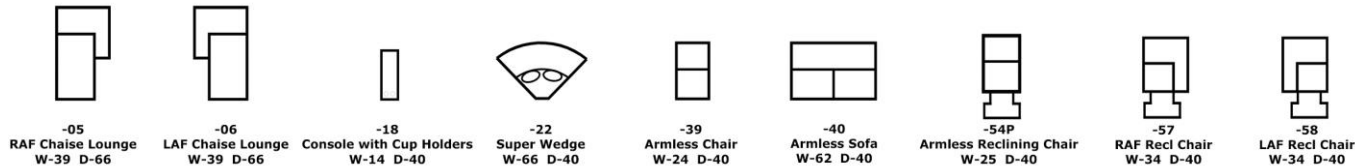

Components

Popular Configurations