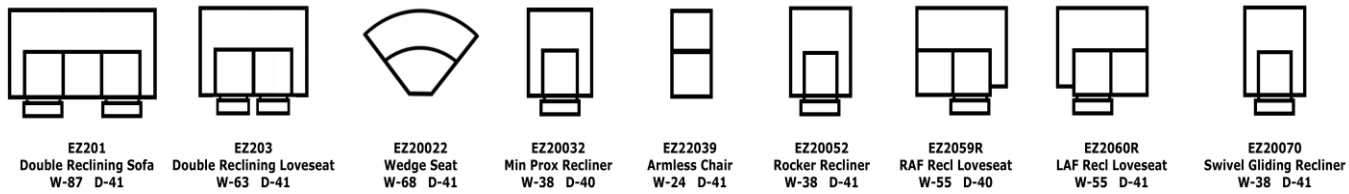

Popular Configurations (pricing does not include headrest styles where applicable)