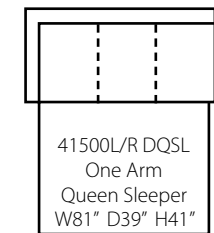

41503L/R CRLS
Console Reclining
Loveseat
W64" D39" H41"

41503L/R RLS
One Arm Reclining
Loveseat
W51" D39" H41"

41503L/R RC
Reclining Chair
W27" D39" H41"

41503 RAC
Reclining
Armless Chair
W23" D39" H41"

41500L/R DQSL
One Arm
Queen Sleeper
W81" D39" H41"