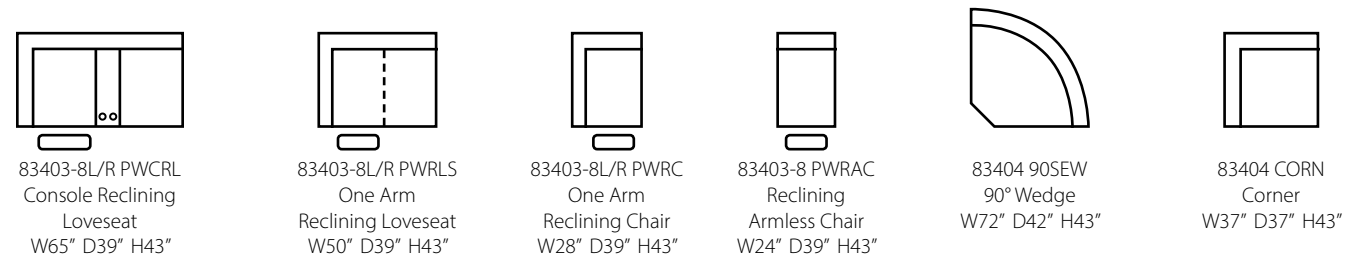

Kamiah 83403-8

Shown in Denali Navy. | Also available in manual recline. | Available in fabric and leather/vinyl. | Power Headrest = -6 | Power Headrest & Lumbar Support = -8 | USB standard with power units | 3.0 Comfort Control with Free Bluetooth App, Memory Setting and Home Button | USB/Bluetooth cutoff switch | Optional pillows available. | Matching group available (page 16).

Legacy 2703

Available with power recline. | Available in fabric, leather/vinyl, and bonded leather.