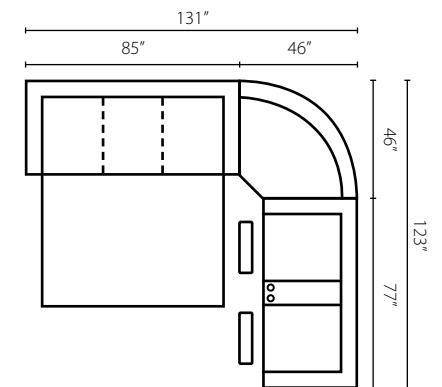

Silas-US

Available with power.

Toronto 57743

Shown in Davy Cream. | Available with power recline. | Available in fabric, leather, and bonded leather. | Optional pillows available.

57743T RS
Reclining Sofa w/Table
W85" D41" H40"

94"

*Also Available in:
Handle Reclining Rocking Chair | Handle Gliding Reclining Chair | Handle Swivel Gliding Reclining Chair |
Handle Swivel Rocking Reclining Chair