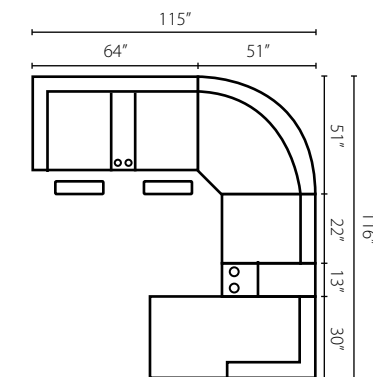

92"

41504 90SEW
90° Wedge
W72" D44" H41"

41503L/R CHSE
Reclining Chaise
W30" D70" H41"

41503 AC
Armless Chair
W22" D39" H41"

41500 STCC
Storage Console
with Cupholders
W13" D39" H35"

Configuration A
41500L DQSL One Arm Queen Sleeper
41504 90SEW 90° Wedge
41503R CRLS Console Reclining Loveseat