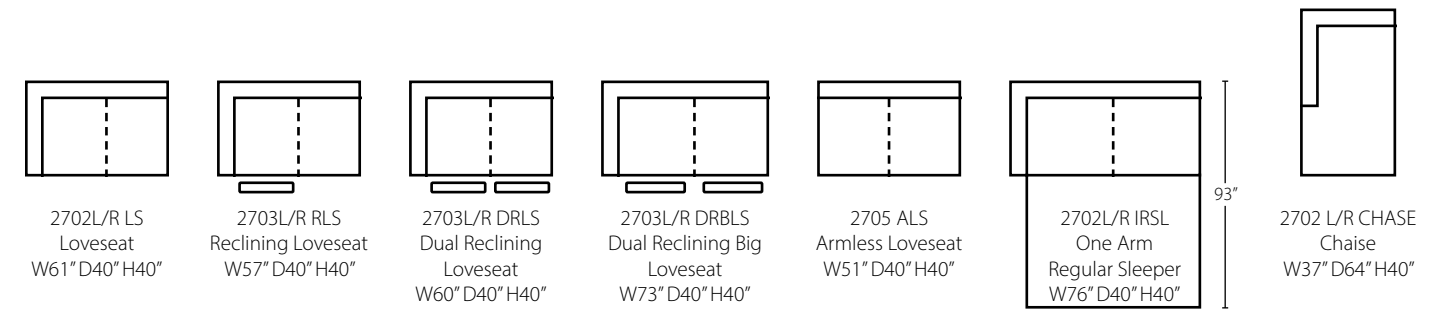

Configuration B
2702L LS Loveseat
2704 90SEW Wedge
2703R DRBLS Dual Reclining Big Loveseat