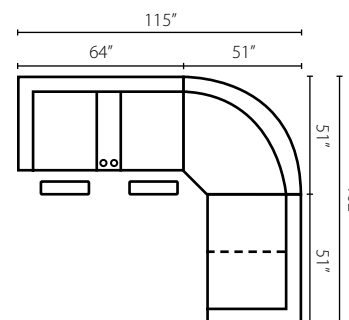

Configuration D
41503L CRLS Console Reclining Loveseat
41504 90SEW 90° Wedge
41503R RLS One Arm Reclining Loveseat