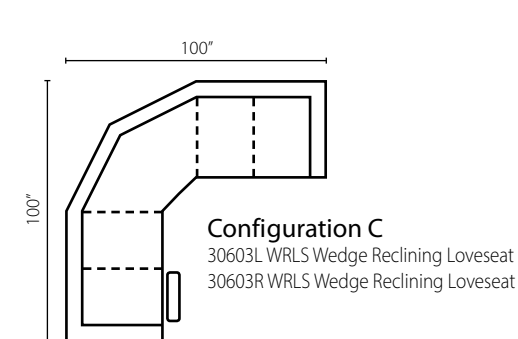

Available with power recline. | Available in fabric, leather/vinyl and bonded leather. | Matching group available (page 10).