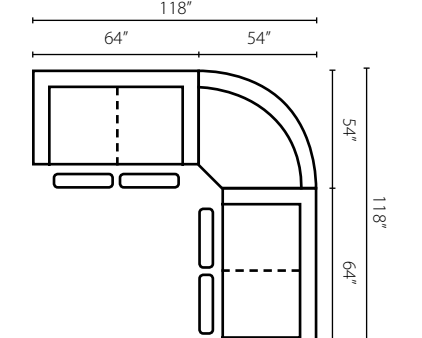

Configuration B
64943-8 PWRLS Power Reclining Loveseat
64944 90SEW Wedge
64943-8 PWRLS Power Reclining Loveseat