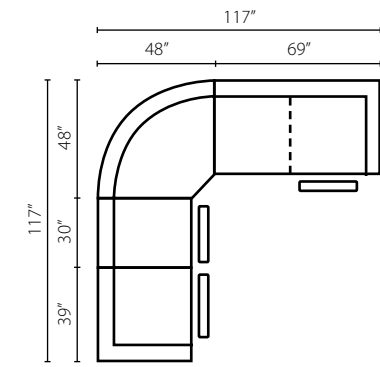

Islander-US

Shown in Altuvei Oatmeal. | Power Headrest = -6 | USB standard with power units

Configuration A
Islander6 L PWRLS Reclining Loveseat
Islander 90SEW 90° Seating Wedge
Islander6 RAC Reclining Armless Chair
Islander6 STC Storage Console
Islander6 R PWRC Reclining Chair