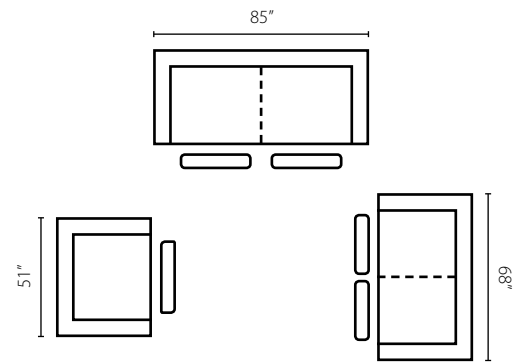

Islander-US

Shown in Altuvei Oatmeal. | Power Headrest = -6 | USB standard with power units

Configuration A
Islander6 L PWRLS Reclining Loveseat
Islander 90SEW 90° Seating Wedge
Islander6 RAC Reclining Armless Chair
Islander6 STC Storage Console
Islander6 R PWRC Reclining Chair