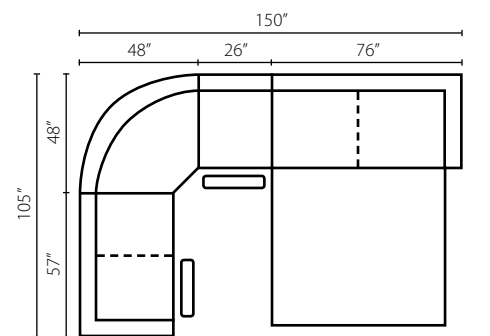

Legacy 2703

Available with power recline. | Available in fabric, leather/vinyl, and bonded leather.

Configuration B
 2702L LS Loveseat
 2704 90SEW Wedge
 2703R DRBLS Dual Reclining Big Loveseat

Configuration C
 2703L DRLS Dual Reclining Loveseat
 2704 90SEW 90° Wedge
 2705 ALS Armless Loveseat
 2702R CHASE Chaise