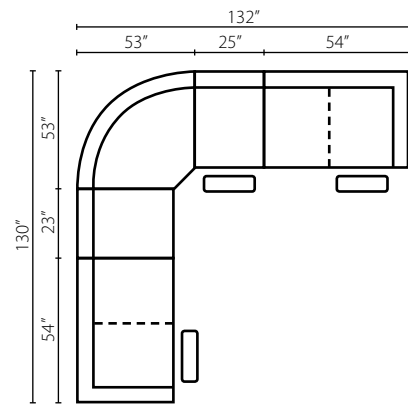

Configuration C
40503L / 40543L RLS One Arm Reclining Loveseat
40501 / 40541 AC Armless Chair
40504 / 40544 90SEW 90° Wedge
40503 / 40543 RAC Reclining Armless Chair
40503R / 40543R RLS One Arm Reclining Loveseat