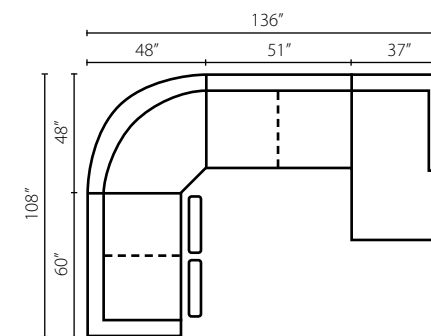

Configuration C
2703L DRLS Dual Reclining Loveseat
2704 90SEW 90° Wedge
2705 ALS Armless Loveseat
2702R CHASE Chaise