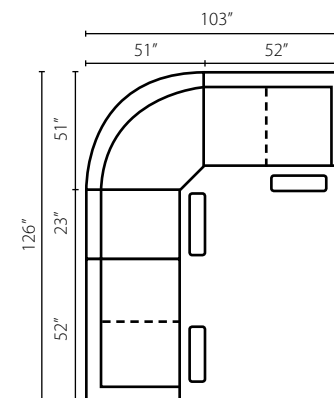

Configuration A
14503L RLS One Arm Reclining Loveseat
14503 RAC Reclining Armless Chair
14504 90SEW 90° Wedge
14503R RLS One Arm Reclining Loveseat