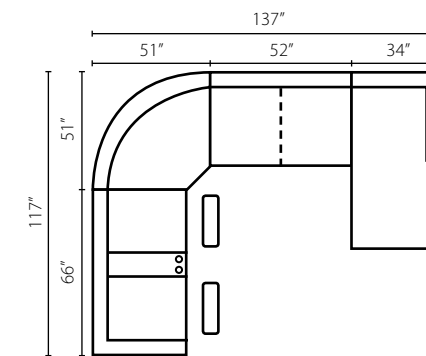

Configuration B
14503L CRLS Console Reclining Loveseat
14504 90SEW 90° Wedge
14505 ALS Armless Loveseat
14503R RCHSE Reclining Chaise