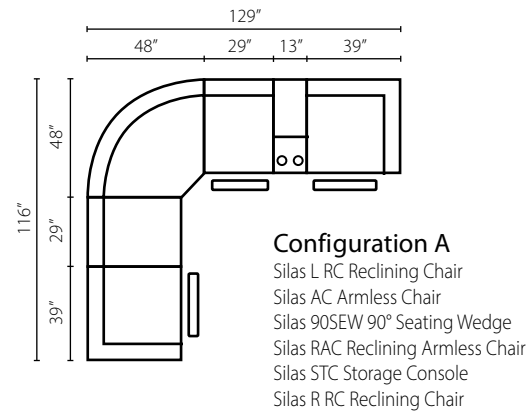

Silas-US

Available with power.

Toronto 57743

Shown in Davy Cream. | Available with power recline. | Available in fabric, leather, and bonded leather. | Optional pillows available.

57743T RS
Reclining Sofa w/Table
W85" D41" H40"

94"

*Also Available in:
Handle Reclining Rocking Chair | Handle Gliding Reclining Chair | Handle Swivel Gliding Reclining Chair |
Handle Swivel Rocking Reclining Chair