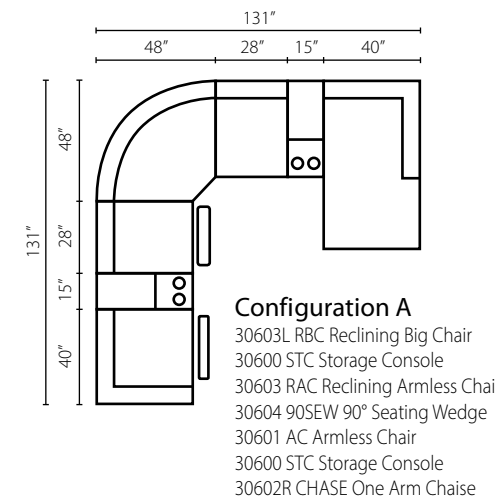

Available with power recline. | Available in fabric, leather/vinyl and bonded leather. | Matching group available (page 10).