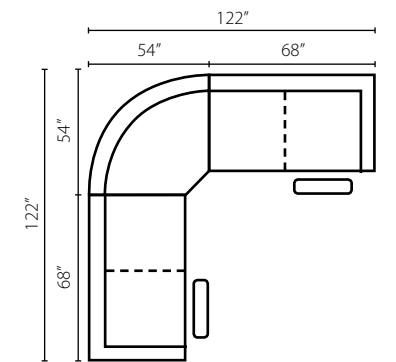

Configuration C

LV68103-84 PWRLS Reclining Loveseat
LV68104 90SEW 90° Wedge
LV68103-8R PWRLS Reclining Loveseat