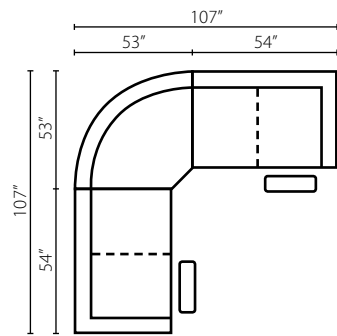

Configuration A
40503L / 40543L RLS One Arm Reclining Loveseat
40504 / 40544 90SEW 90° Wedge
40503R / 40543R RLS One Arm Reclining Loveseat