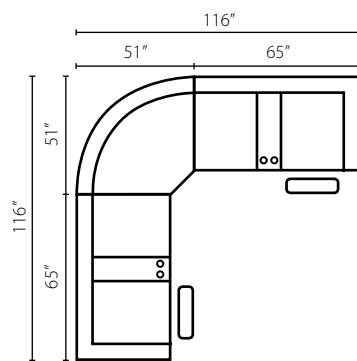

Configuration C
83403-8L PWCRL Console Reclining Loveseat
83404 90SEW 90° Wedge
83403-8R PWCRL Console Reclining Loveseat