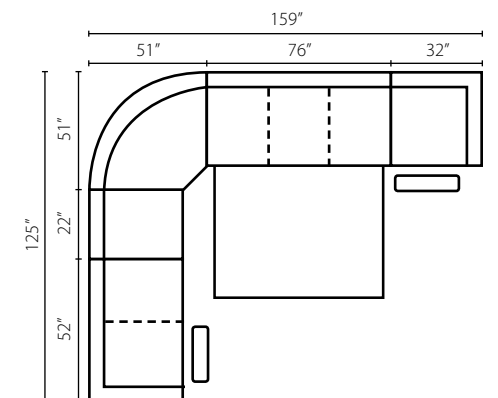

Configuration C
14503L RLS One Arm Reclining Loveseat
14501 AC Armless Chair
14504 90SEW 90° Wedge
14505 DQSL Armless Queen Sleeper
14503L RC Reclining Chair