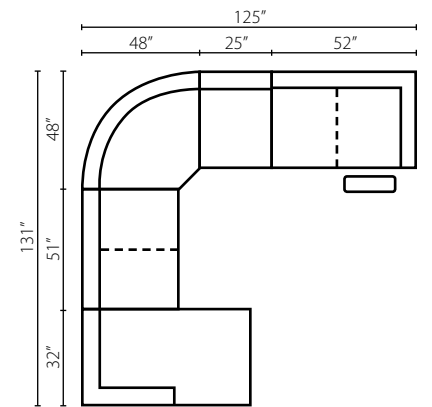

Configuration C

78802L CHASE One Arm Chaise
78805 ALS Armless Loveseat
78804 90SEW 90° Wedge
78801 AC Armless Chair
78803R RLS One Arm Reclining Loveseat