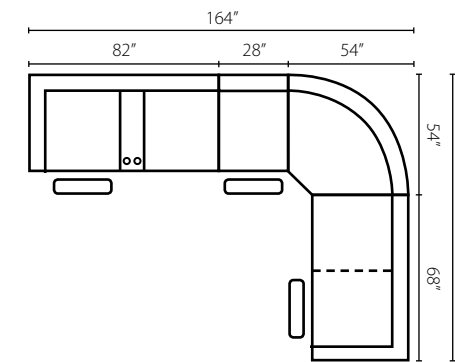

Configuration A

LV68103-8L PWCRL Reclining Console Loveseat
LV68103-8 PRAC Power Reclining Armless Chair
LV68104 90SEW 90° Wedge
LV68103-8R PWRLS Reclining Loveseat