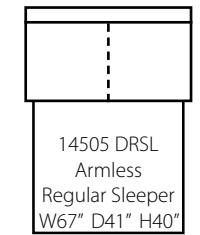

14503L/R CRLS
Console Reclining
Loveseat
W66" D41" H40"

14503L/R RLS
One Arm Reclining
Loveseat
W52" D40" H40"

14505 DQSL
Armless
Queen Sleeper
W76" D41" H40"

14505 DRSL
Armless
Regular Sleeper
W67" D41" H40"