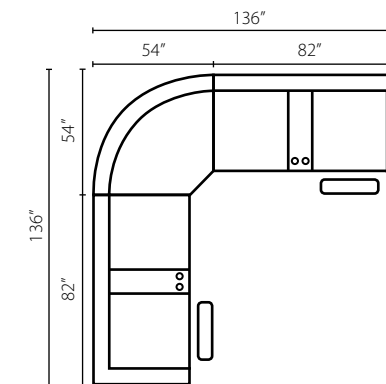

Configuration B

LV68103-8L PWCRL Reclining Console Loveseat
LV68104 90SEW 90° Wedge
LV68103-8R PWCRL Reclining Console Loveseat