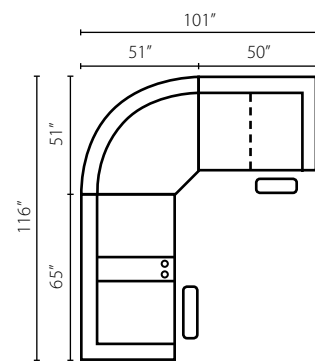

Kamiah 83403-8

Shown in Denali Navy. | Also available in manual recline. | Available in fabric and leather/vinyl. | Power Headrest = -6 | Power Headrest & Lumbar Support = -8 | USB standard with power units | 3.0 Comfort Control with Free Bluetooth App, Memory Setting and Home Button | USB/Bluetooth cutoff switch | Optional pillows available. | Matching group available (page 16).

Legacy 2703

Available with power recline. | Available in fabric, leather/vinyl, and bonded leather.