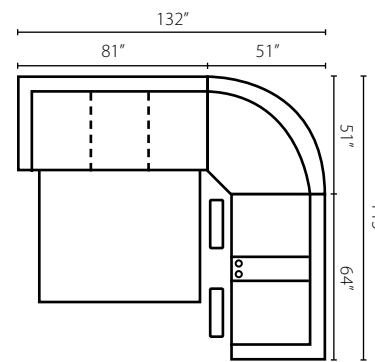

92"

41504 90SEW
90° Wedge
W72" D44" H41"

41503L/R CHSE
Reclining Chaise
W30" D70" H41"

41503 AC
Armless Chair
W22" D39" H41"

41500 STCC
Storage Console
with Cupholders
W13" D39" H35"

Configuration A
41500L DQSL One Arm Queen Sleeper
41504 90SEW 90° Wedge
41503R CRLS Console Reclining Loveseat