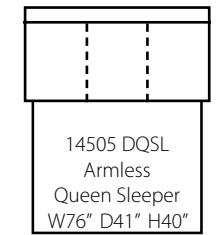

14503L/R CRLS
Console Reclining
Loveseat
W66" D41" H40"

14503L/R RLS
One Arm Reclining
Loveseat
W52" D40" H40"

14505 DQSL
Armless
Queen Sleeper
W76" D41" H40"

14505 DRSL
Armless
Regular Sleeper
W67" D41" H40"