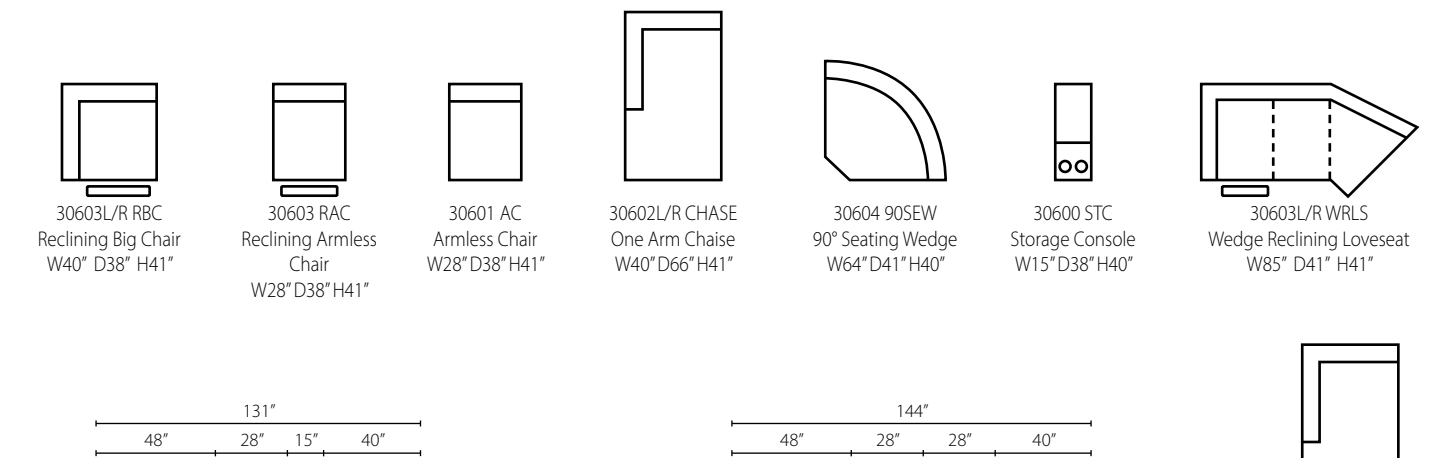

Available with power recline. | Available in fabric, leather/vinyl and bonded leather. | Matching group available (page 10).