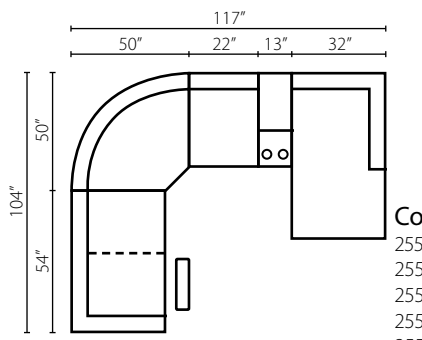

Configuration E
25543L / 25593L RLS One Arm Reclining Loveseat
25544 / 25594 90SEW 90° Wedge
25541 / 25591 AC Armless Chair
25543 / 25593 STCC Storage Console
25543L / 25593L RCHSE Reclining Chaise