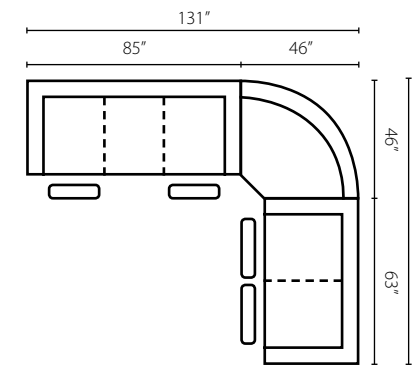

Silas-US

Available with power.

Toronto 57743

Shown in Davy Cream. | Available with power recline. | Available in fabric, leather, and bonded leather. | Optional pillows available.

57743T RS
Reclining Sofa w/Table
W85" D41" H40"

94"

*Also Available in:
Handle Reclining Rocking Chair | Handle Gliding Reclining Chair | Handle Swivel Gliding Reclining Chair |
Handle Swivel Rocking Reclining Chair