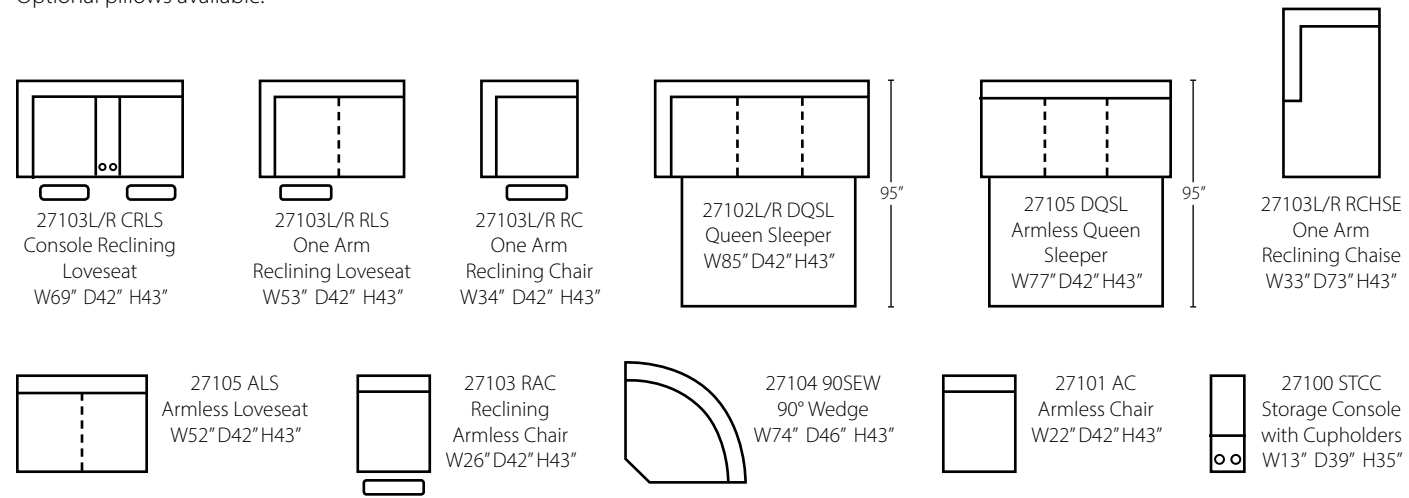

Shown in Vintage Flint. | Available with power recline. | Available in fabric, leather and bonded leather. | Matching group available (page 10).
Optional pillows available.