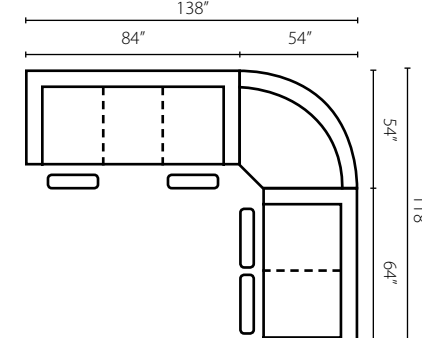

Roadster 25543

Shown in Abilene Steel. | Available with power recline. | Available in fabric, leather/vinyl and bonded leather. | Matching group available (page 20).
Optional pillows available.

Robinson 64943-8

Also available in manual recline. | Available in fabric and leather/vinyl. | Power Headrest = -6 | Power Headrest & Lumbar Support = -8 | USB standard with power units | 2.0 with Home button | Optional pillows available. | Matching group available (page 21).