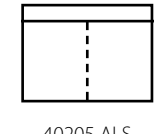

40205 ALS
Armless Loveseat
W50" D41" H42"