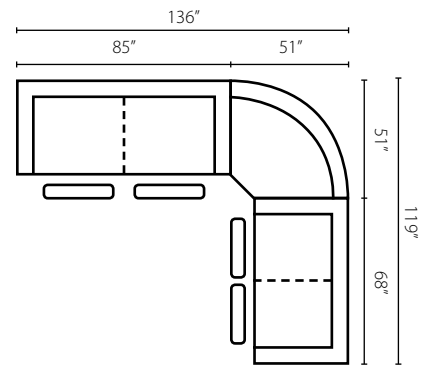

Dozer 87803

Shown in Spur Granite. | Available with power recline. | Available in fabric only. | Matching group available (page 14).

Islander-US

Shown in Altuvei Oatmeal. | Power Headrest = -6 | USB standard with power units