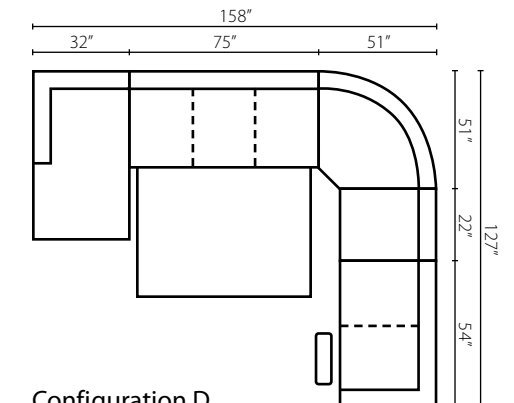

Configuration D
40202L CHASE Chaise
40205 DQSL Armless Queen Sleeper
40204 90SEW 90° Wedge
40201 AC Armless Chair
40203R RLS Reclining Loveseat