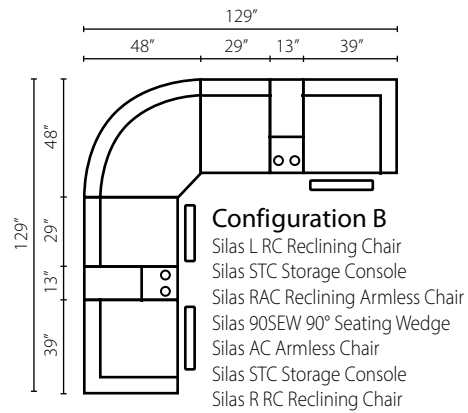

Silas-US

Available with power.

Toronto 57743

Shown in Davy Cream. | Available with power recline. | Available in fabric, leather, and bonded leather. | Optional pillows available.

57743T RS
Reclining Sofa w/Table
W85" D41" H40"

94"

*Also Available in:
Handle Reclining Rocking Chair | Handle Gliding Reclining Chair | Handle Swivel Gliding Reclining Chair |
Handle Swivel Rocking Reclining Chair