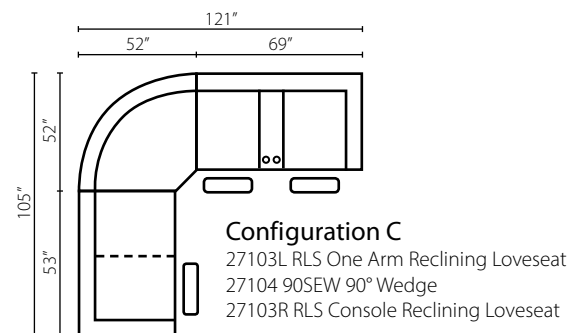

Shown in Vintage Flint. | Available with power recline. | Available in fabric, leather and bonded leather. | Matching group available (page 10).
Optional pillows available.