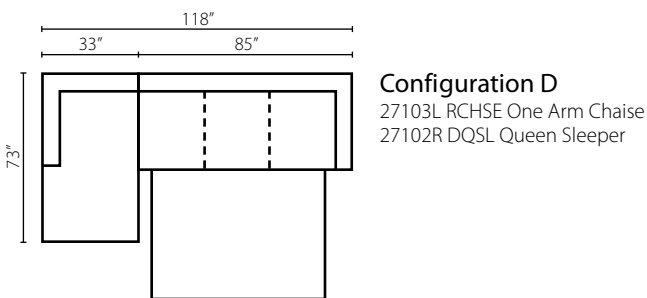

Shown in Vintage Flint. | Available with power recline. | Available in fabric, leather and bonded leather. | Matching group available (page 10).
Optional pillows available.