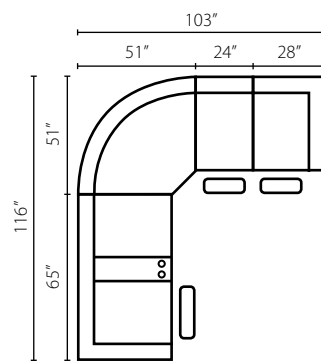

Configuration B
83403-8L PWCRL Console Reclining Loveseat
83404 90SEW 90° Wedge
83403-8 PWRAC Reclining Armless Chair
83403-8R PWRC One Arm Reclining Chair