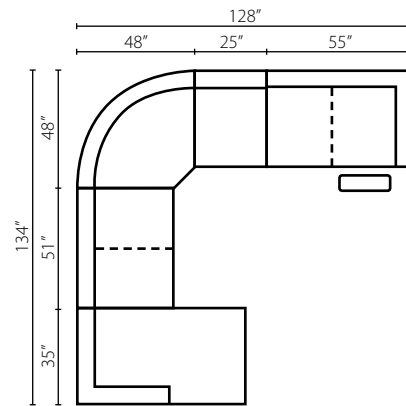

Configuration C

21302L CHASE One Arm Chaise
21305 ALS Armless Loveseat
21304 90SEW 90° Wedge
21301 AC Armless Chair
21303R RLS One Arm Reclining Loveseat