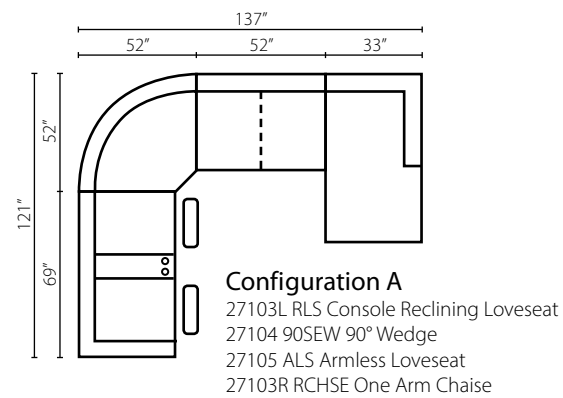

Shown in Vintage Flint. | Available with power recline. | Available in fabric, leather and bonded leather. | Matching group available (page 10).
Optional pillows available.