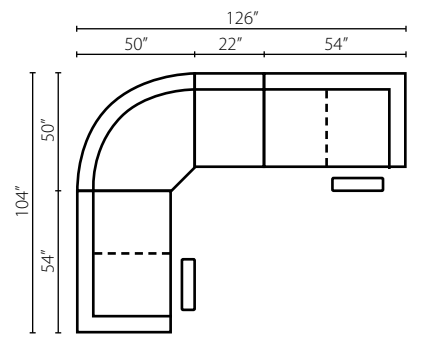

Configuration B
25543L / 25593L RLS One Arm Reclining Loveseat
25544 / 25594 90SEW 90° Wedge
25541 / 25591 AC Armless Chair
25543R / 25593R RLS One Arm Reclining Loveseat