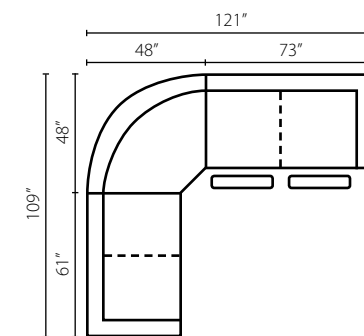

Configuration B
2702L LS Loveseat
2704 90SEW Wedge
2703R DRBLS Dual Reclining Big Loveseat