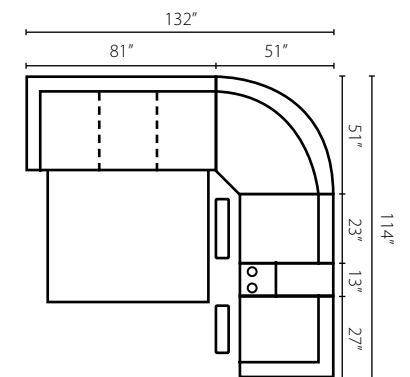

Configuration C
41500L DQSL One Arm Queen Sleeper
41504 90SEW 90° Wedge
41503 RAC Reclining Armless Chair
41500 STCC Storage Console w/ Cupholders
41503R RC Reclining Chair