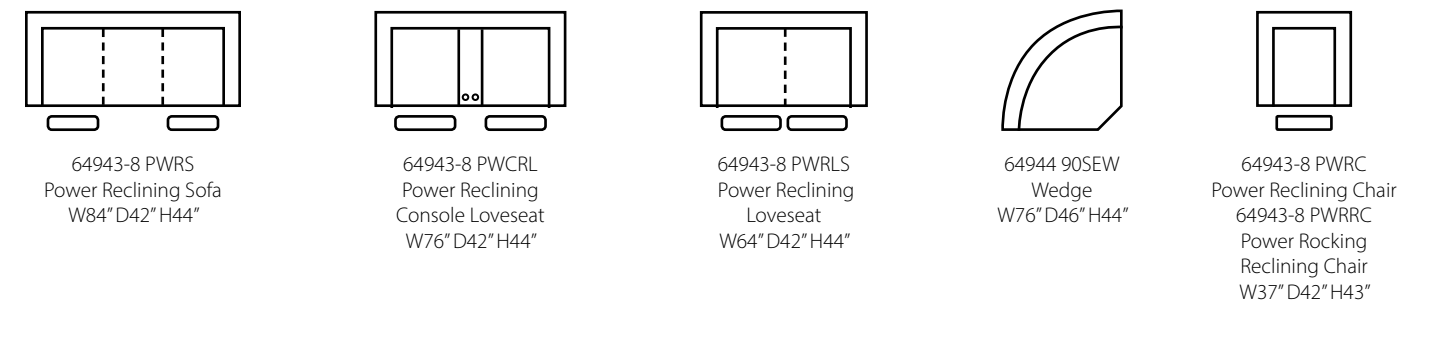

Also available in manual recline. | Available in fabric and leather/vinyl. | Power Headrest = -6 | Power Headrest & Lumbar Support = -8 | USB standard with power units | 2.0 with Home button | Optional pillows available. | Matching group available (page 21).