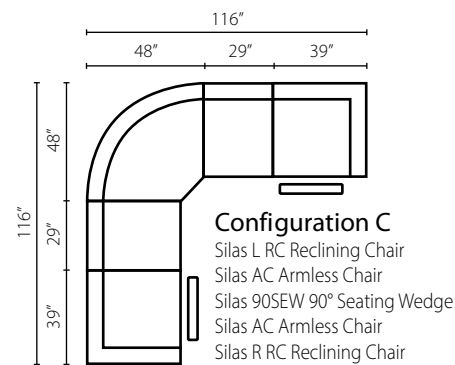

Silas-US

Available with power.

Toronto 57743

Shown in Davy Cream. | Available with power recline. | Available in fabric, leather, and bonded leather. | Optional pillows available.

57743T RS
Reclining Sofa w/Table
W85" D41" H40"

94"

*Also Available in:
Handle Reclining Rocking Chair | Handle Gliding Reclining Chair | Handle Swivel Gliding Reclining Chair |
Handle Swivel Rocking Reclining Chair