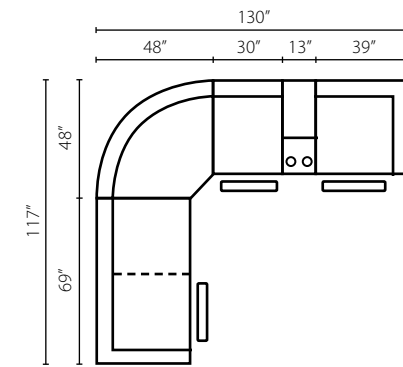

Islander-US

Shown in Altuvei Oatmeal. | Power Headrest = -6 | USB standard with power units

Configuration A
Islander6 L PWRLS Reclining Loveseat
Islander 90SEW 90° Seating Wedge
Islander6 RAC Reclining Armless Chair
Islander6 STC Storage Console
Islander6 R PWRC Reclining Chair