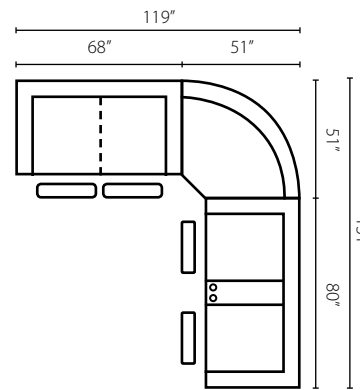

Configuration B
87803 RLS Reclining Loveseat
87804 90SEW 90° Wedge
87803 CRLS Console Reclining Loveseat