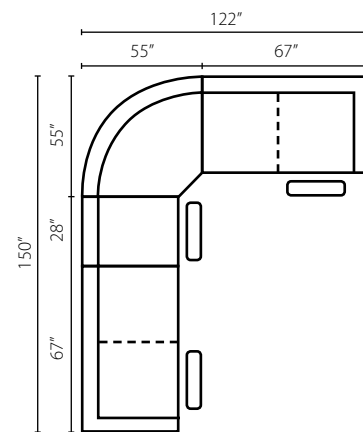

Configuration C
70903-8L PWRLS One Arm Reclining Loveseat
70903-8 PWRAC Reclining Armless Chair
70904 90SEW 90° Wedge
70903-8R PWRLS One Arm Reclining Loveseat

COMPLETE
**COMFORT
CONTROL**