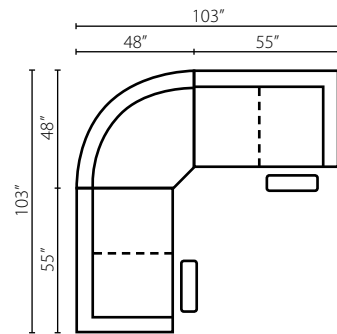

Configuration B

21303L RLS One Arm Reclining Loveseat
21304 90SEW 90° Wedge
21303R RLS One Arm Reclining Loveseat