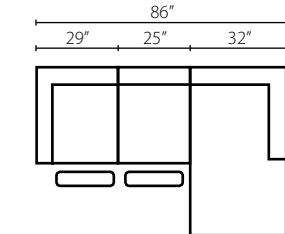

40205 DQSL
Armless Queen Sleeper
W75" D41" H42"

Configuration A
40203L RC Reclining Chair
40203 RAC Reclining Armless Chair
40202R CHASE Chaise