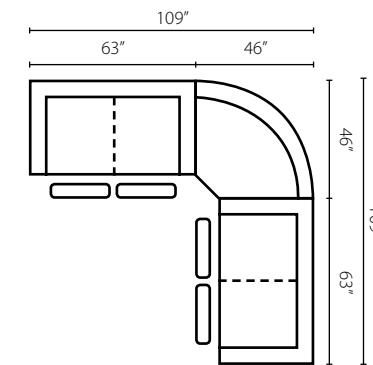

Silas-US

Available with power.

Toronto 57743

Shown in Davy Cream. | Available with power recline. | Available in fabric, leather, and bonded leather. | Optional pillows available.

57743T RS
Reclining Sofa w/Table
W85" D41" H40"

94"

*Also Available in:
Handle Reclining Rocking Chair | Handle Gliding Reclining Chair | Handle Swivel Gliding Reclining Chair |
Handle Swivel Rocking Reclining Chair