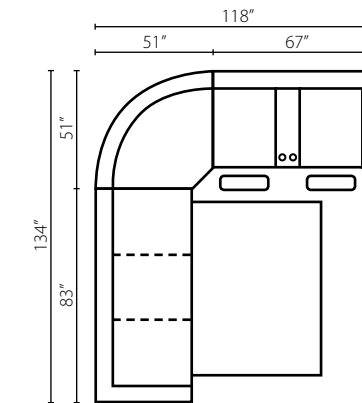

Configuration C
40202L DQSL Queen Sleeper
40204 90SEW 90° Wedge
40203R CRLS Console Reclining Loveseat