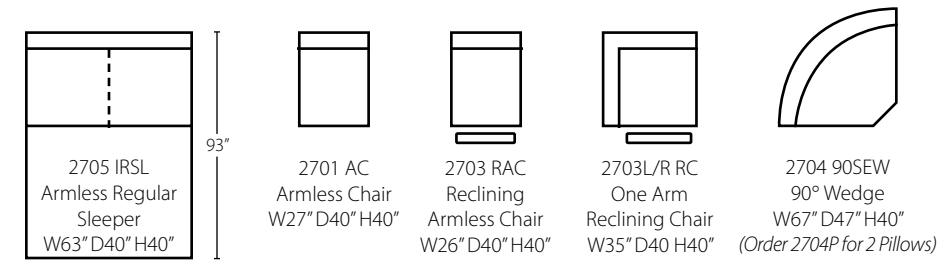

Legacy 2703

Available with power recline. | Available in fabric, leather/vinyl, and bonded leather.

Configuration B
 2702L LS Loveseat
 2704 90SEW Wedge
 2703R DRBLS Dual Reclining Big Loveseat

Configuration C
 2703L DRLS Dual Reclining Loveseat
 2704 90SEW 90° Wedge
 2705 ALS Armless Loveseat
 2702R CHASE Chaise