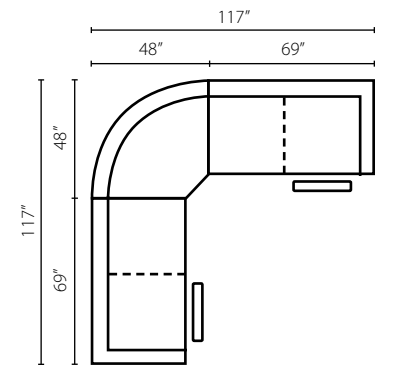

Configuration C
Islander6 L PWRLS Reclining Loveseat
Islander 90SEW 90° Seating Wedge
Islander6 R PWRLS Reclining Loveseat