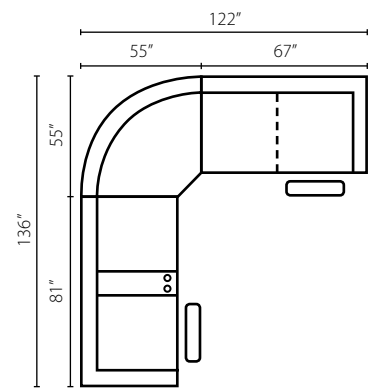

70903-8L/R PWCRL
Console Reclining
Loveseat
W81" D42" H44"

70903-8L/R PWRLS
One Arm
Reclining Loveseat
W67" D42" H44"

70903-8 PWRAC
Reclining
Armless Chair
W28" D42" H44"

70904 90SEW
90° Wedge
W77" D46" H44"