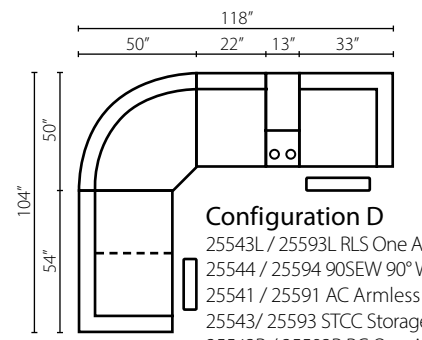

Configuration D
25543L / 25593L RLS One Arm Reclining Loveseat
25544 / 25594 90SEW 90° Wedge
25541 / 25591 AC Armless Chair
25543 / 25593 STCC Storage Console
25543R / 25593R RC One Arm Reclining Chair