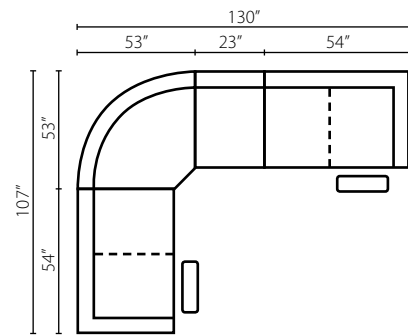

40501 AC
40541 AC
Armless Chair
W23" D42" H41"

40503 RAC
40543 RAC
Reclining
Armless Chair
W25" D42" H41"

40504 90SEW
40544 90SEW
90° Wedge
W74" D46" H41"

Configuration A
40503L / 40543L RLS One Arm Reclining Loveseat
40504 / 40544 90SEW 90° Wedge
40503R / 40543R RLS One Arm Reclining Loveseat