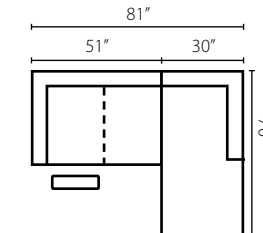

Configuration E
41503L RLS One Arm
Reclining Loveseat
41503R CHSE Reclining Chaise