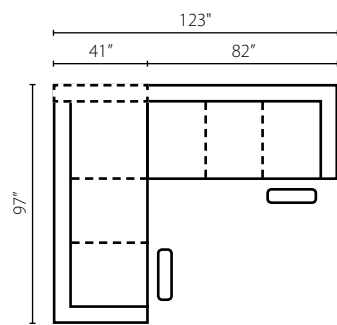

Configuration A
19303L PCNHS Power Corner Hybrid Sofa
19303R PWHS Power Hybrid Sofa