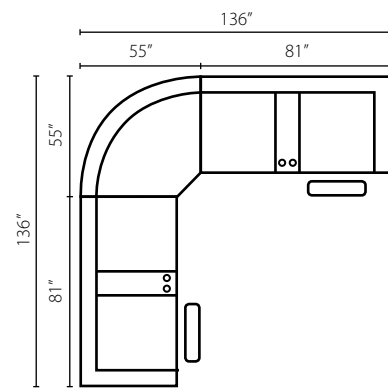

Configuration B
70903-8L PWCRL Console Reclining Loveseat
70904 90SEW 90° Wedge
70903-8R PWCRL Console Reclining Loveseat