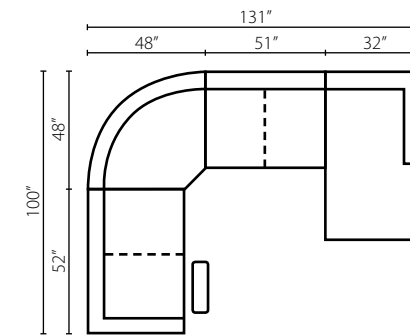

78803L/R RLS
One Arm
Reclining Loveseat
W52" D39" H40"

78805 ALS
Armless Loveseat
W51" D39" H40"

78801 AC
Armless Chair
W25" D39" H40"

78802L/R CHASE
One Arm Chaise
W32" D63" H40"

78804 90SEW
90° Wedge
W68" D42" H40"