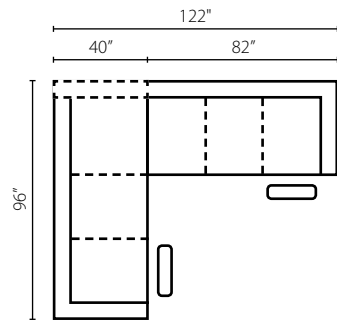

Atlanta 27803

Loose Back | Matching group available (page 6).

27803L/R PCNHS
Power Corner Hybrid Sofa
W96" D40" H29"
4 Pillows

27803L/R PWHS
Power Hybrid Sofa
W82" D40" H29"
2 Pillows

27803L/R PWHLS
Power Hybrid Loveseat
W57" D40" H29"
2 Pillows