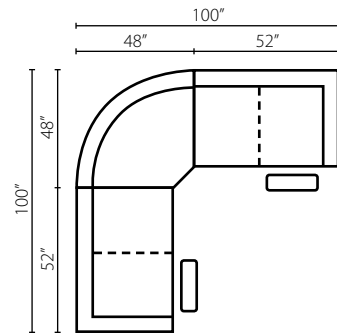

Configuration B

- 78203L RLS One Arm Reclining Loveseat
- 78204 90SEW 90° Wedge
- 78203R RLS One Arm Reclining Loveseat