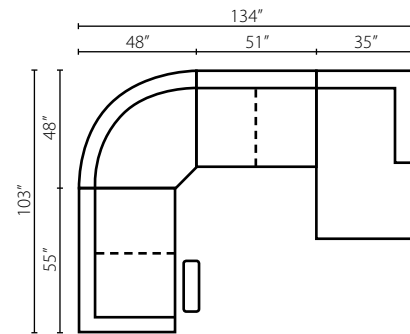

21303L/R RLS
One Arm
Reclining Loveseat
W55" D39" H40"

21305 ALS
Armless Loveseat
W51" D39" H40"

21301 AC
Armless Chair
W25" D39" H40"

21302L/R CHASE
One Arm Chaise
W35" D63" H40"

21304 90SEW
90° Wedge
W68" D42" H40"