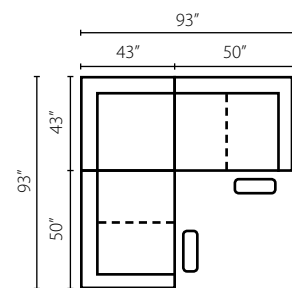

Configuration A
83403-8L PWCRL Console Reclining Loveseat
83404 90SEW 90° Wedge
83403-8R PWRLS One Arm Reclining Loveseat

Configuration D
83403-8L PWRLS One Arm Reclining Loveseat
83404 CORN Corner
83403-8R PWRLS One Arm Reclining Loveseat