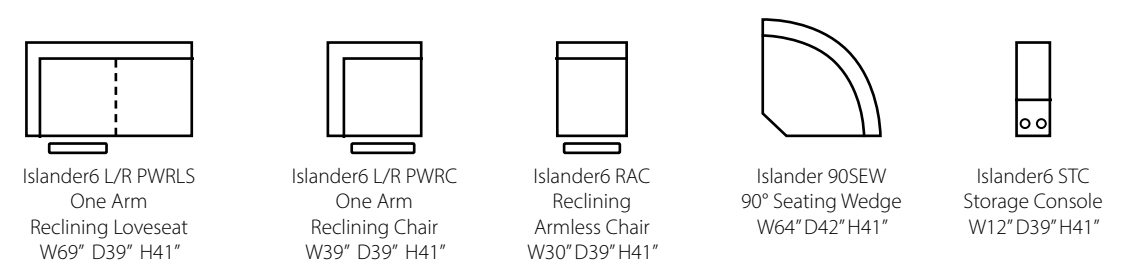

Islander-US

Shown in Altuvei Oatmeal. | Power Headrest = -6 | USB standard with power units

Configuration A
Islander6 L PWRLS Reclining Loveseat
Islander 90SEW 90° Seating Wedge
Islander6 RAC Reclining Armless Chair
Islander6 STC Storage Console
Islander6 R PWRC Reclining Chair