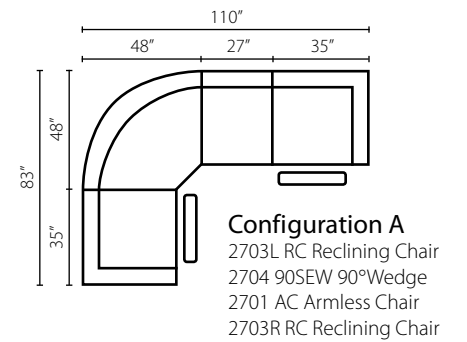

Configuration B
2702L LS Loveseat
2704 90SEW Wedge
2703R DRBLS Dual Reclining Big Loveseat