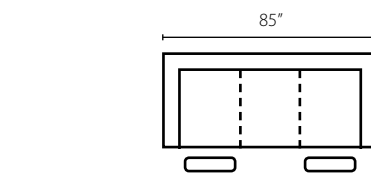

Silas-US

Available with power.

Toronto 57743

Shown in Davy Cream. | Available with power recline. | Available in fabric, leather, and bonded leather. | Optional pillows available.

57743T RS
Reclining Sofa w/Table
W85" D41" H40"

94"

*Also Available in:
Handle Reclining Rocking Chair | Handle Gliding Reclining Chair | Handle Swivel Gliding Reclining Chair |
Handle Swivel Rocking Reclining Chair