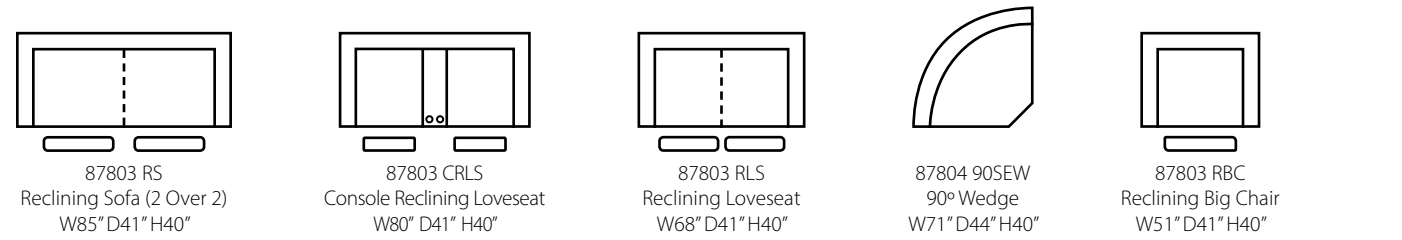

Dozer 87803

Shown in Spur Granite. | Available with power recline. | Available in fabric only. | Matching group available (page 14).

Islander-US

Shown in Altuvei Oatmeal. | Power Headrest = -6 | USB standard with power units