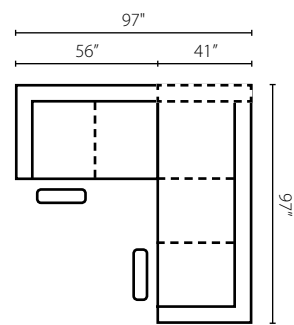

19303L/R PCNHS
Power Corner Hybrid Sofa
W97" D41" H35"
2 Pillows

19303L/R PWHS
Power Hybrid Sofa
W82" D41" H35"
1 Pillow

19303L/R PWHS
Power Hybrid Loveseat
W56" D41" H35"
1 Pillow

Configuration A
19303L PCNHS Power Corner Hybrid Sofa
19303R PWHS Power Hybrid Sofa