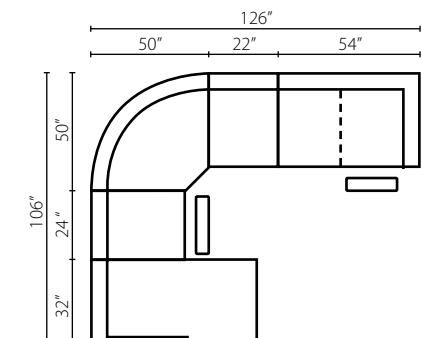

Configuration C
25543L / 25593L RCHSE Reclining Chaise
25541 / 25591 RAC Reclining Armless Chair
25544 / 25594 90SEW 90° Wedge
25541 / 25591 AC Armless Chair
25543R / 25593R RLS One Arm Reclining Loveseat