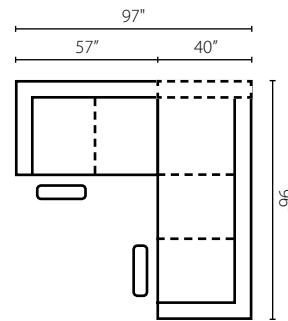

Configuration B
27803L PWHLS Power Hybrid Loveseat
27803R PCNHS Power Corner Hybrid Sofa