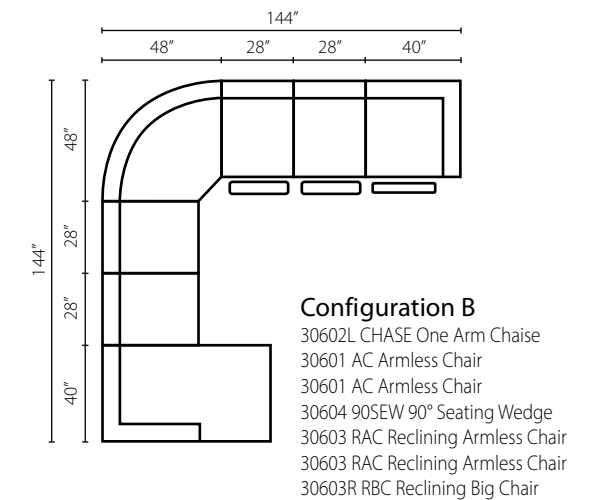

Available with power recline. | Available in fabric, leather/vinyl and bonded leather. | Matching group available (page 10).