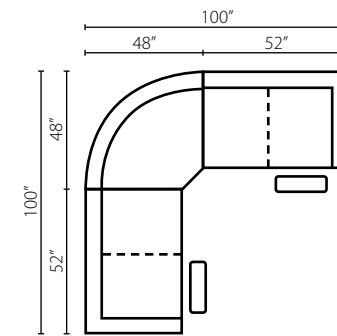

Configuration B

78803L RLS One Arm Reclining Loveseat
78804 90SEW 90° Wedge
78803R RLS One Arm Reclining Loveseat