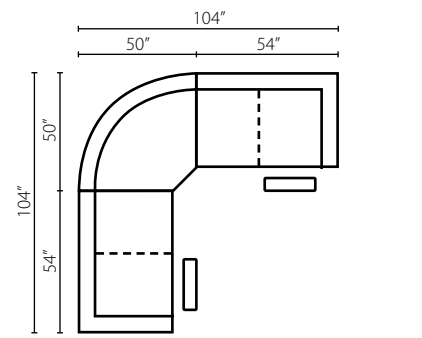

Configuration A
25543L / 25593L RLS One Arm Reclining Loveseat
25544 / 25594 90SEW 90° Wedge
25543R / 25593R RLS One Arm Reclining Loveseat