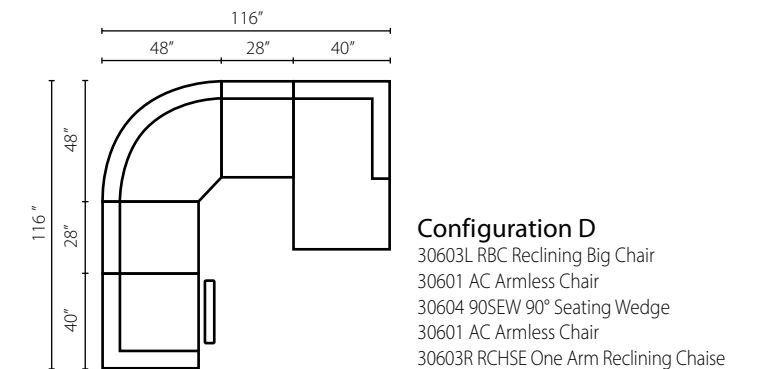

Available with power recline. | Available in fabric, leather/vinyl and bonded leather. | Matching group available (page 10).