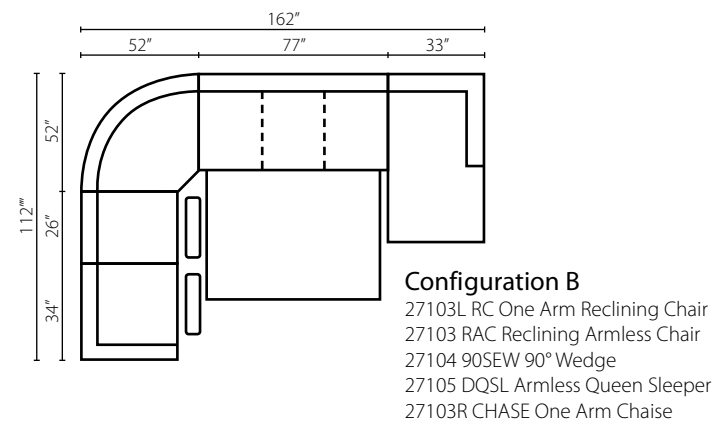

Shown in Vintage Flint. | Available with power recline. | Available in fabric, leather and bonded leather. | Matching group available (page 10).
Optional pillows available.