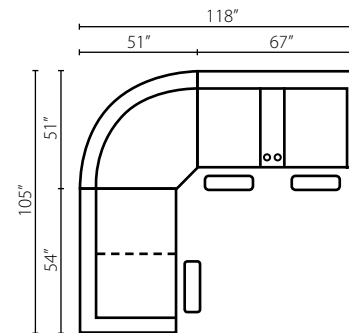

Configuration B
40203L RLS Reclining Loveseat
40204 90SEW 90° Wedge
40203R CRLS Console Reclining Loveseat