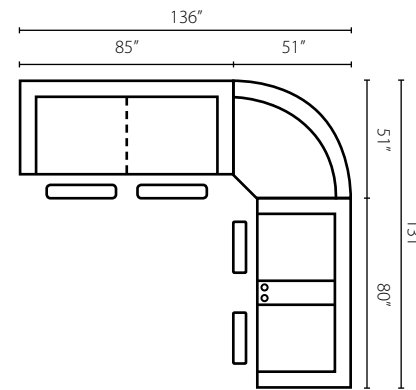

Configuration C
87803 RS Reclining Sofa
87804 90SEW 90° Wedge
87803 CRLS Console Reclining Loveseat