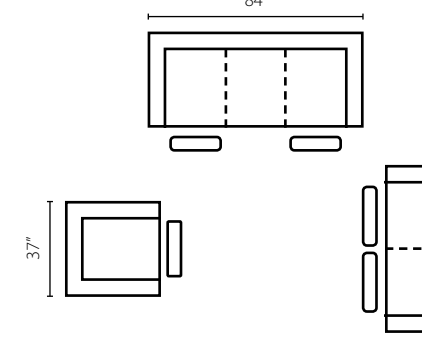

Configuration A
64943-8 PWRS Power Reclining Sofa
64944 90SEW Wedge
64943-8 PWRLS Power Reclining Loveseat

Configuration D
64943-8 PWRC Power Reclining Chair
64943-8 PWRS Power Reclining Sofa
64943-8 PWRLS Power Reclining Loveseat