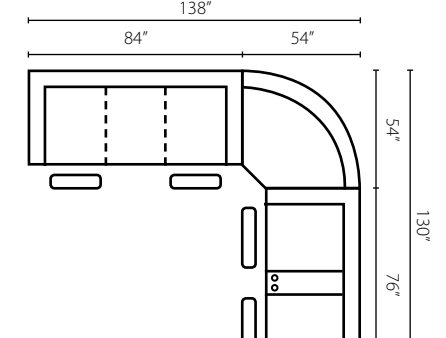

Configuration C
64943-8 PWRS Power Reclining Sofa
64944 90SEW Wedge
64943-8 PWCRL Power Reclining Console Loveseat