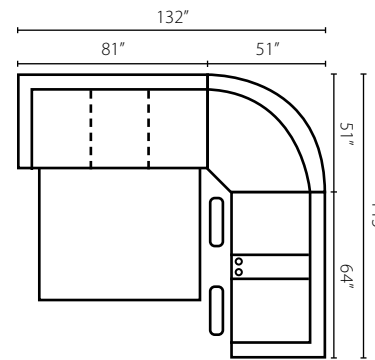

41503 AC
Armless Chair
W22" D39" H41"

Configuration A
41500L DQSL One Arm Queen Sleeper
41504 90SEW 90° Wedge
41503R CRLS Console Reclining Loveseat