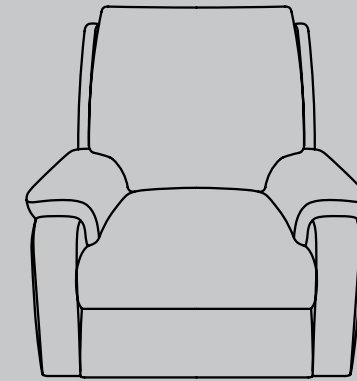

EXTENDED FOOTREST

3 EXTRA INCHES

MANUAL RECLINE
Easily reclines into a comfortable, laidback position with just a pull of the release handle.

POWER BUTTON WITH USB PORT

Quickly becoming the standard for reclining furniture. Power recline makes relaxing even easier.