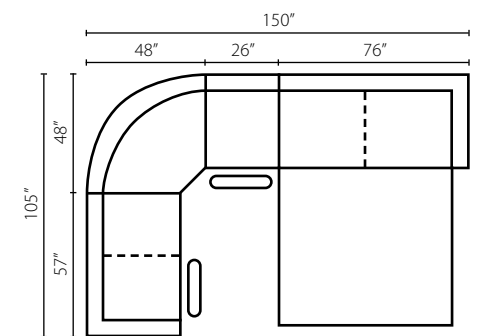

Configuration D
2703L RLS Reclining Loveseat
2704 90SEW 90° Wedge
2703 RAC Reclining Armless Chair
2702R IRSL One Arm Regular Sleeper