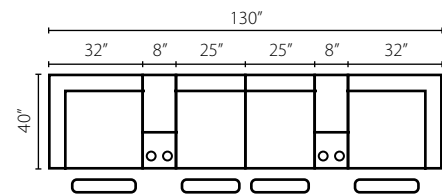

Configuration D
94203-7L PWRC Power Reclining Chair
94200 SSTCC Storage Console
94203-7 PRAC Power Reclining Armless Chair
94203-7 PRAC Power Reclining Armless Chair
94200 SSTCC Storage Console
94203-7R PWRC Power Reclining Chair

kooldGEL
cool. conforming. comfort.™

XMS TECHNOLOGY
COMPLETE COMFORT CONTROL