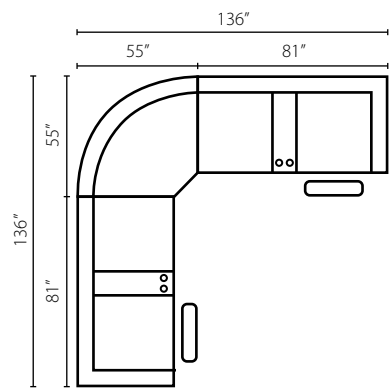

Configuration B
70903-9L PWCRL Console Reclining Loveseat
70904 90SEW 90° Wedge
70903-9R PWCRL Console Reclining Loveseat