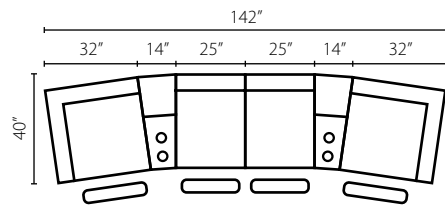

Configuration B
94203-7L PWRC Power Reclining Chair
94200 WSTCC Wedge Storage Console
94203-7 PRAC Power Reclining Armless Chair
94201 AC Armless Chair
94200 WSTCC Wedge Storage Console
94203-7R PWRC Power Reclining Chair