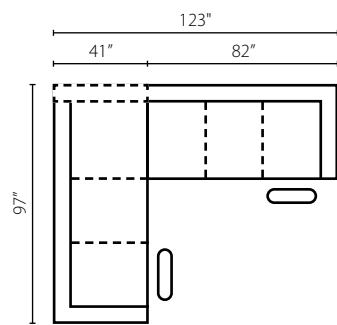

Configuration A
19303L PCNHS Power Corner Hybrid Sofa
19303R PWHS Power Hybrid Sofa