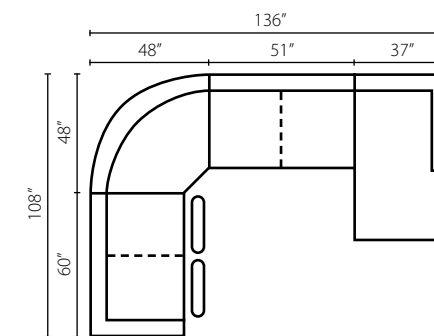

COMPLETE
COMFORT CONTROL

Legacy 2703

Available with power recline. | Available in fabric, leather/vinyl, and bonded leather.

Configuration B
 2702L LS Loveseat
 2704 90SEW Wedge
 2703R DRBLS Dual Reclining Big Loveseat