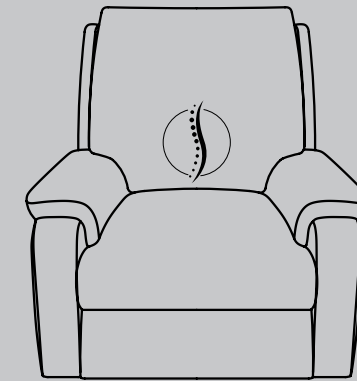

EXTENDED FOOTREST

3 EXTRA INCHES

MANUAL RECLINE
Easily reclines into a comfortable, laidback position with just a pull of the release handle.

POWER BUTTON WITH USB PORT

Quickly becoming the standard for reclining furniture. Power recline makes relaxing even easier.