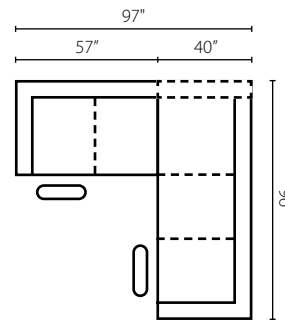

Configuration B
27803L PWHLS Power Hybrid Loveseat
27803R PCNHS Power Corner Hybrid Sofa