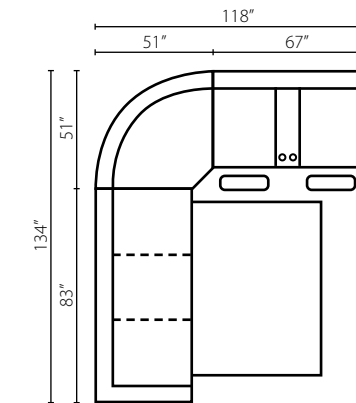

Configuration C
40202L DQSL Queen Sleeper
40204 90SEW 90° Wedge
40203R CRLS Console Reclining Loveseat