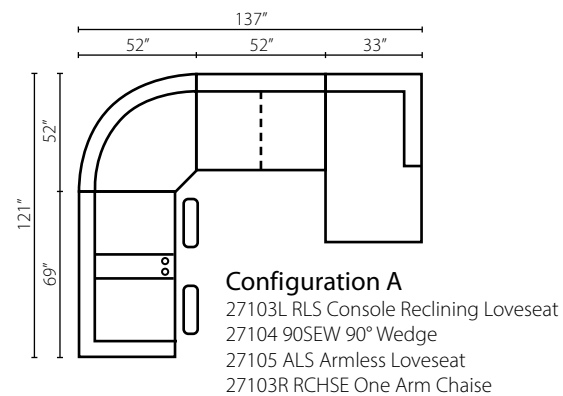

Shown in Vintage Flint. | Available with power recline. | Available in fabric, leather and bonded leather. | Matching group available (page 11).
Optional pillows available.