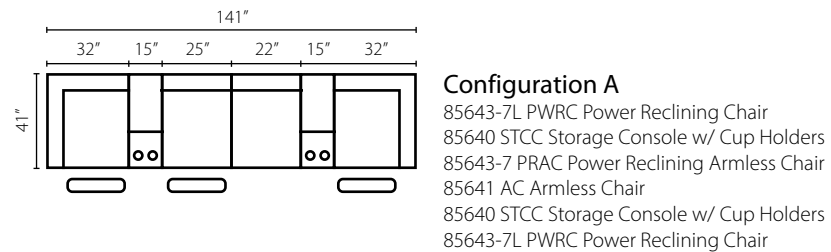

Proximo 85643-7

Shown in Davy Charcoal. | Also available in manual recline. | Available in fabric and leather/vinyl. | Power Headrest = -7 | Power Headrest & Lumbar Support = -9 | XMS Technology = -7X | USB standard with power units | Extended Ottoman - 3 extra inches of layout | Optional pillows available. | Matching group available (page 21).

Roadster 25543

Shown in Abilene Steel. | Available with power recline. | Available in fabric, leather/vinyl and bonded leather. | Matching group available (page 22). Optional pillows available.