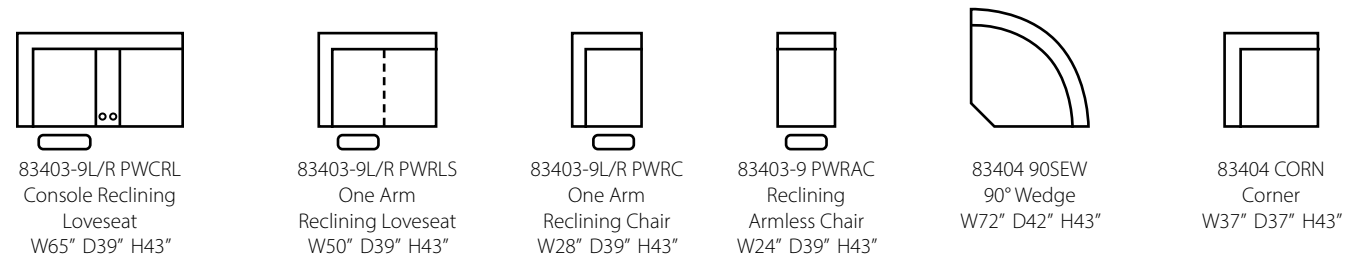

Configuration A
83403-9L PWCRL Console Reclining Loveseat
83404 90SEW 90° Wedge
83403-9R PWRLS One Arm Reclining Loveseat