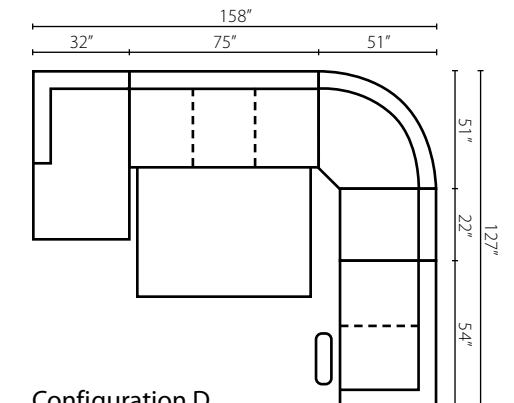

Configuration D
40202L CHASE Chaise
40205 DQSL Armless Queen Sleeper
40204 90SEW 90° Wedge
40201 AC Armless Chair
40203R RLS Reclining Loveseat