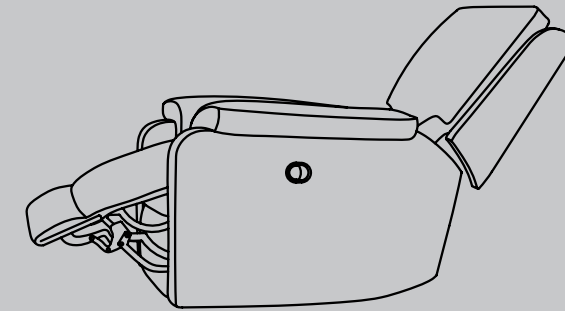

EXTENDED FOOTREST

3 EXTRA INCHES

MANUAL RECLINE
Easily reclines into a comfortable, laidback position with just a pull of the release handle.

POWER BUTTON WITH USB PORT

Quickly becoming the standard for reclining furniture. Power recline makes relaxing even easier.