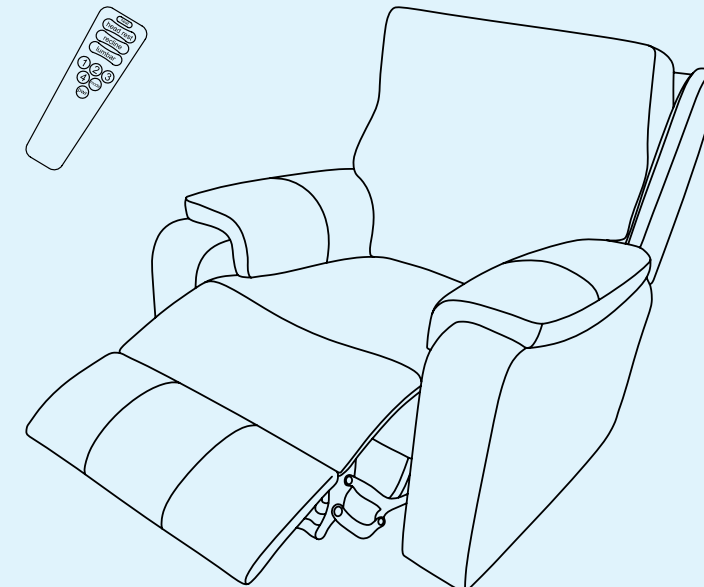

USB Port and adjustable lumbar not available on XMS Technology