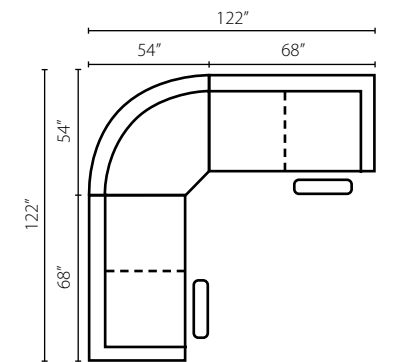

Configuration C
LV68103-9R PWRLS Reclining Loveseat
LV68104 90SEW 90° Wedge
LV68103-9R PWRLS Reclining Loveseat

COMPLETE
**COMFORT
CONTROL**