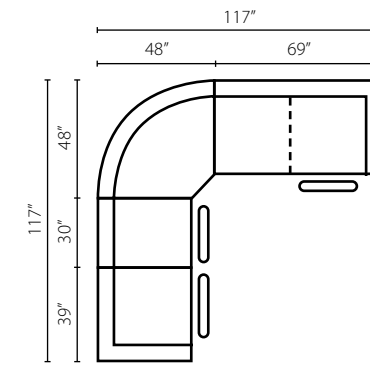

Islander-US

Shown in Altuvei Oatmeal. | Power Headrest = -7 | USB standard with power units

Configuration A
Islander6 L PWRLS Reclining Loveseat
Islander 90SEW 90° Seating Wedge
Islander6 RAC Reclining Armless Chair
Islander6 STC Storage Console
Islander6 R PWRC Reclining Chair