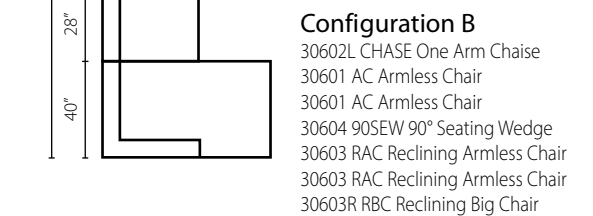

Colleen 19303

Shown in Amigo Granite and Picasso Driftwood. | Loose Back | Matching group available (page 12).

19303L/R PCNHS
Power Corner Hybrid Sofa
W97" D41" H35"
2 Pillows

19303L/R PWHS
Power Hybrid Sofa
W82" D41" H35"
1 Pillow