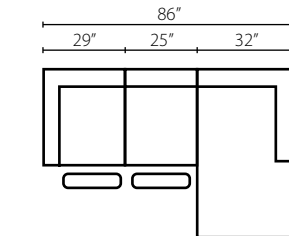

40205 DQSL
Armless Queen Sleeper
W75" D41" H42"

Configuration A
40203L RC Reclining Chair
40203 RAC Reclining Armless Chair
40202R CHASE Chaise