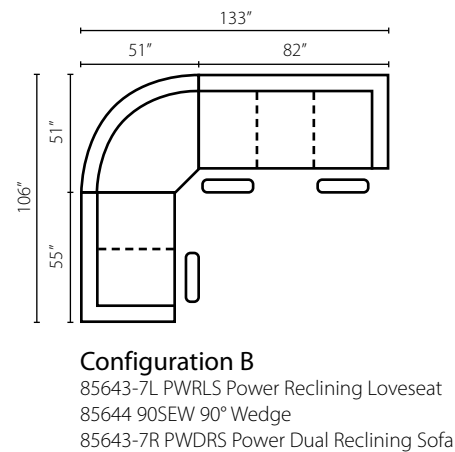

Proximo 85643-7

Shown in Davy Charcoal. | Also available in manual recline. | Available in fabric and leather/vinyl. | Power Headrest = -7 | Power Headrest & Lumbar Support = -9 | XMS Technology = -7X | USB standard with power units | Extended Ottoman - 3 extra inches of layout | Optional pillows available. | Matching group available (page 21).

Roadster 25543

Shown in Abilene Steel. | Available with power recline. | Available in fabric, leather/vinyl and bonded leather. | Matching group available (page 22). Optional pillows available.