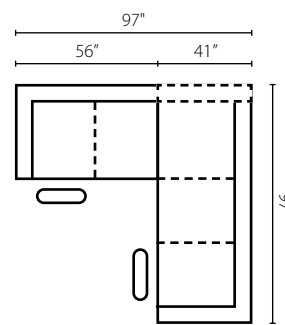

Configuration B
19303L PWHS Power Hybrid Loveseat
19303R PCNHS Power Corner Hybrid Sofa