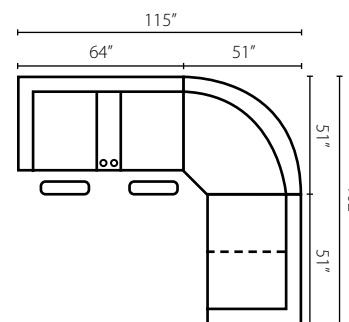

Configuration D
41503L CRLS Console Reclining Loveseat
41504 90SEW 90° Wedge
41503R RLS One Arm Reclining Loveseat