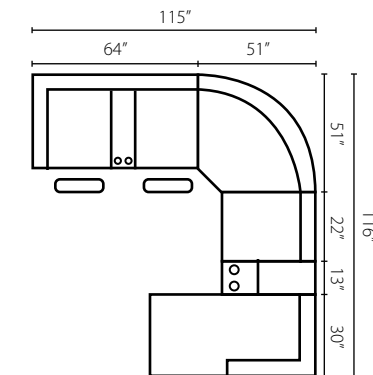

41503L/R CHSE
Reclining Chaise
W30" D70" H41"

41503 AC
Armless Chair
W22" D39" H41"

41500 STCC
Storage Console
with Cupholders
W13" D39" H35"

Configuration A
41500L DQSL One Arm Queen Sleeper
41504 90SEW 90° Wedge
41503R CRLS Console Reclining Loveseat