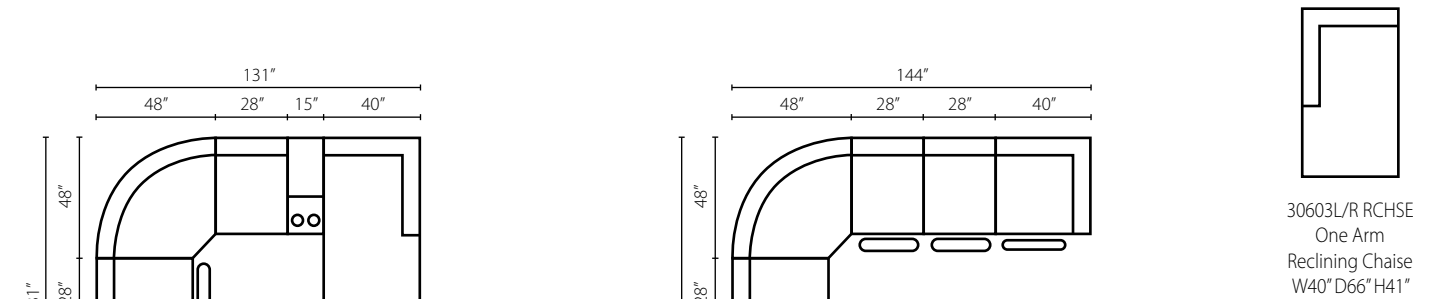

Shown in Tina Charcoal. | Available with power recline. | Available in fabric, leather/vinyl and bonded leather. | Matching group available (page 11).