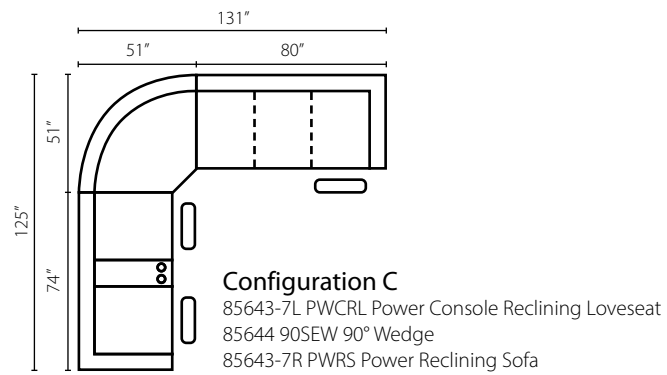

Proximo 85643-7

Shown in Davy Charcoal. | Also available in manual recline. | Available in fabric and leather/vinyl. | Power Headrest = -7 | Power Headrest & Lumbar Support = -9 | XMS Technology = -7X | USB standard with power units | Extended Ottoman - 3 extra inches of layout | Optional pillows available. | Matching group available (page 21).

Roadster 25543

Shown in Abilene Steel. | Available with power recline. | Available in fabric, leather/vinyl and bonded leather. | Matching group available (page 22). Optional pillows available.