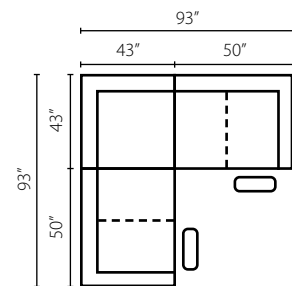

Configuration D
83403-9L PWRLS One Arm Reclining Loveseat
83404 CORN Corner
83403-9R PWRLS One Arm Reclining Loveseat

COMPLETE
COMFORT CONTROL