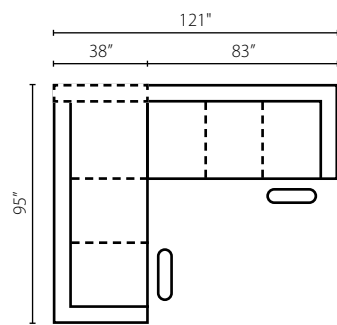

12513L/R PCNHS
Power Corner Hybrid Sofa
W95" D38" H36"
2 21" Arm Pillows
2 Kidney Pillow

12513L/R PWHS
Power Hybrid Sofa
W83" D38" H36"
1 21" Arm Pillow
2 Kidney Pillow

12513L/R PWHLS
Power Hybrid Loveseat
W59" D38" H36"
1 21" Arm Pillow