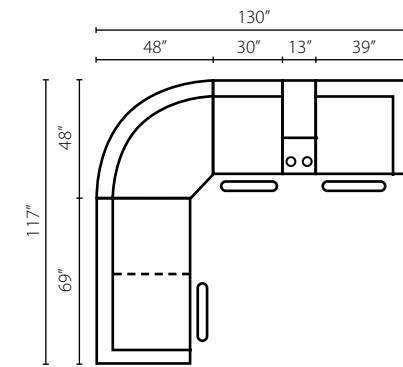

Islander-US

Shown in Altuvei Oatmeal. | Power Headrest = -7 | USB standard with power units

Configuration A
Islander6 L PWRLS Reclining Loveseat
Islander 90SEW 90° Seating Wedge
Islander6 RAC Reclining Armless Chair
Islander6 STC Storage Console
Islander6 R PWRC Reclining Chair