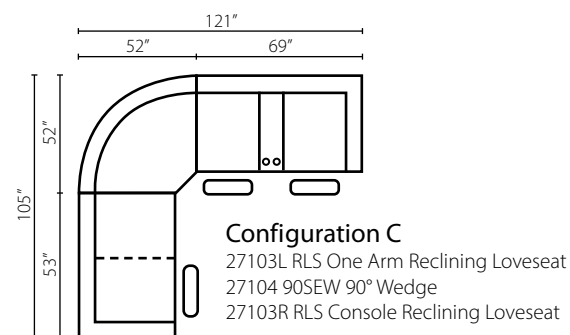

Shown in Vintage Flint. | Available with power recline. | Available in fabric, leather and bonded leather. | Matching group available (page 11).
Optional pillows available.