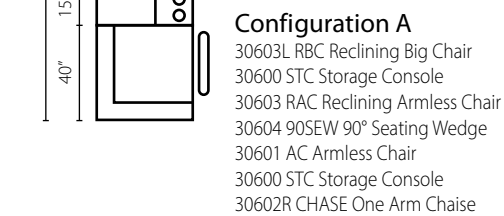

Shown in Tina Charcoal. | Available with power recline. | Available in fabric, leather/vinyl and bonded leather. | Matching group available (page 11).