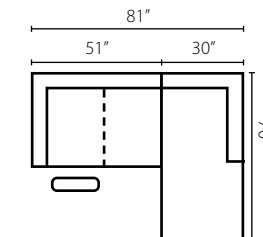

Configuration E
41503L RLS One Arm
Reclining Loveseat
41503R CHSE Reclining Chaise