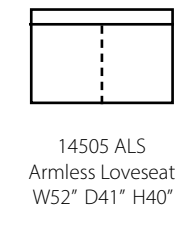

14503L/R CRLS
Console Reclining
Loveseat
W66" D41" H40"

14503L/R RLS
One Arm Reclining
Loveseat
W52" D40" H40"

14505 DQSL
Armless
Queen Sleeper
W76" D41" H40"

14505 DRSL
Armless
Regular Sleeper
W67" D41" H40"