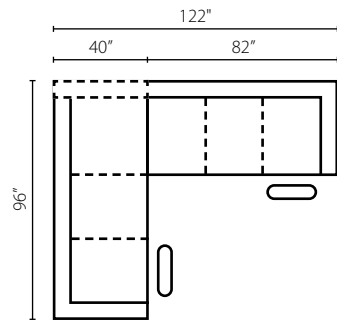

Configuration A
27803L PCNHS Power Corner Hybrid Sofa
27803R PWHS Power Hybrid Sofa