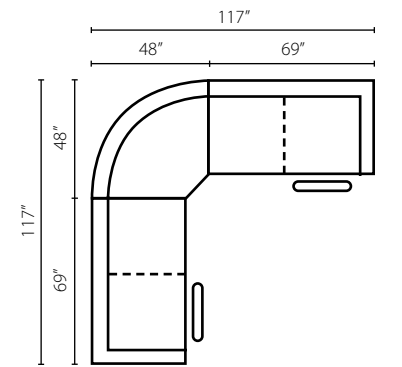

Configuration C
Islander6 L PWRLS Reclining Loveseat
Islander 90SEW 90° Seating Wedge
Islander6 R PWRLS Reclining Loveseat