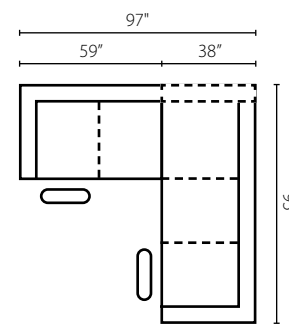

Configuration B
12513L PWHLS Power Hybrid Loveseat
12513R PCNHS Power Corner Hybrid Sofa