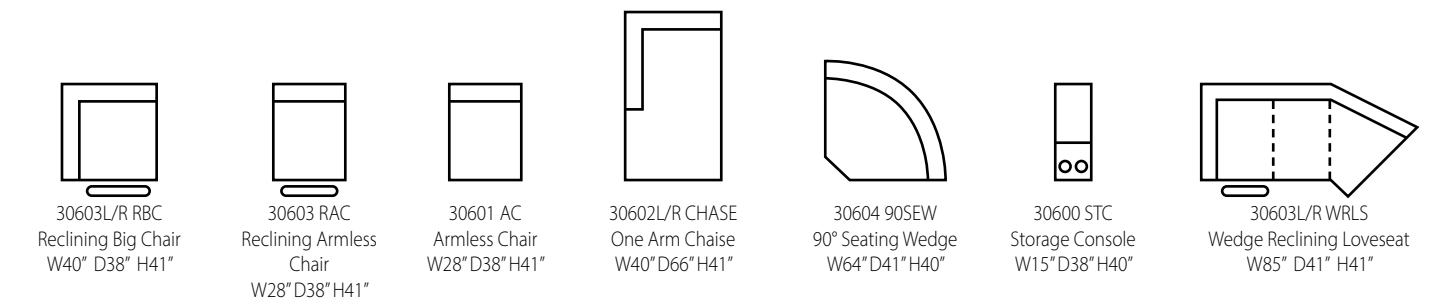

Castaway 27103

Shown in Vintage Flint. | Available with power recline. | Available in fabric, leather and bonded leather. | Matching group available (page 11).
Optional pillows available.

Charmed 30603

Shown in Tina Charcoal. | Available with power recline. | Available in fabric, leather/vinyl and bonded leather. | Matching group available (page 11).