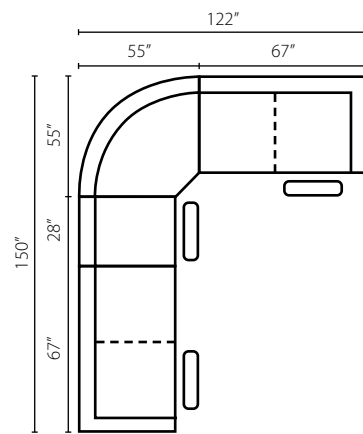

Configuration C
70903-9L PWRLS One Arm Reclining Loveseat
70903-9 PWRAC Reclining Armless Chair
70904 90SEW 90° Wedge
70903-9R PWRLS One Arm Reclining Loveseat

COMPLETE
**COMFORT
CONTROL**