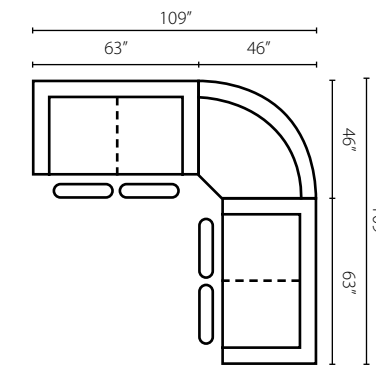

Configuration D
57743 RC Reclining Chair
57743 RS Reclining Sofa
57743 RLS Reclining Loveseat