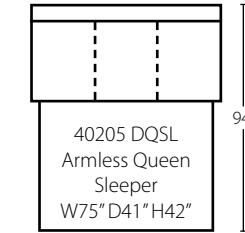

Atlanta 27803

Loose Back | Matching group available (page 6).

Bradford 40203

Shown in Sheaffer Grey. | Available with power recline. | Available in fabric, leather/vinyl and bonded leather. | Matching group available (page 9).
Optional pillows available.