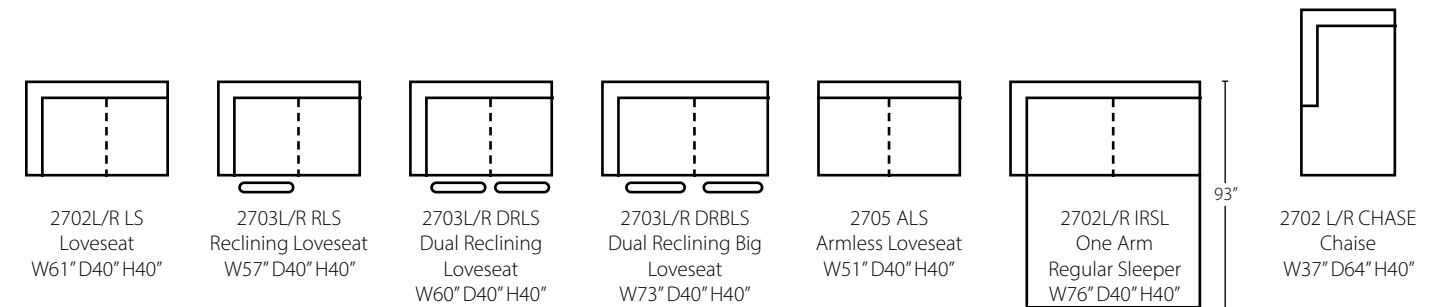

COMPLETE
COMFORT CONTROL

Legacy 2703

Available with power recline. | Available in fabric, leather/vinyl, and bonded leather.

Configuration B
 2702L LS Loveseat
 2704 90SEW Wedge
 2703R DRBLS Dual Reclining Big Loveseat