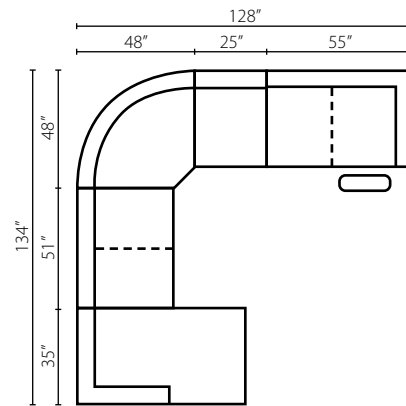

Configuration C

21302L CHASE One Arm Chaise
21305 ALS Armless Loveseat
21304 90SEW 90° Wedge
21301 AC Armless Chair
21303R RLS One Arm Reclining Loveseat