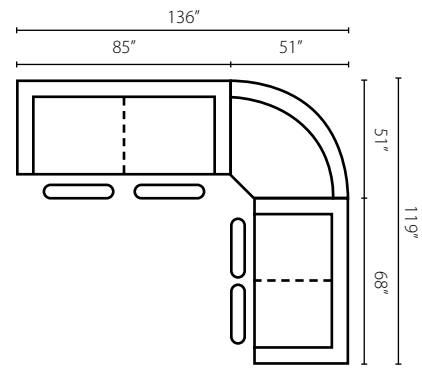

Dozer 87803

Shown in Spur Granite. | Available with power recline. | Available in fabric only. | Matching group available (page 15).

Islander-US

Shown in Altuvei Oatmeal. | Power Headrest = -7 | USB standard with power units