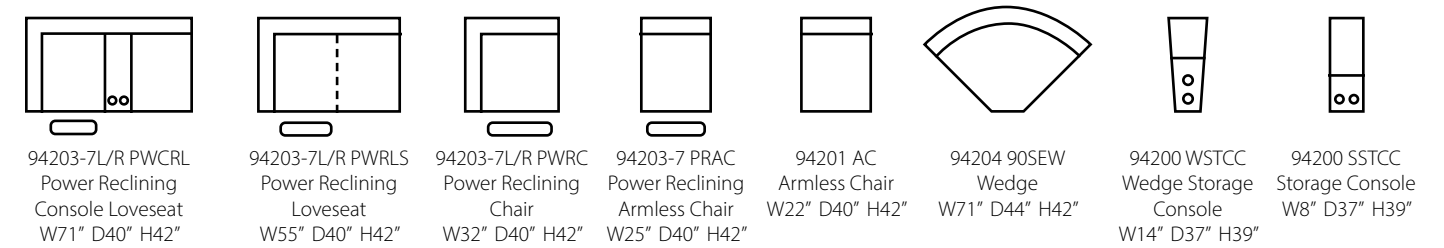

Configuration A
94203-7L PWCRL Power Reclining Console Loveseat
94204 90SEW Wedge
94203-7R PWRLS Power Reclining Loveseat