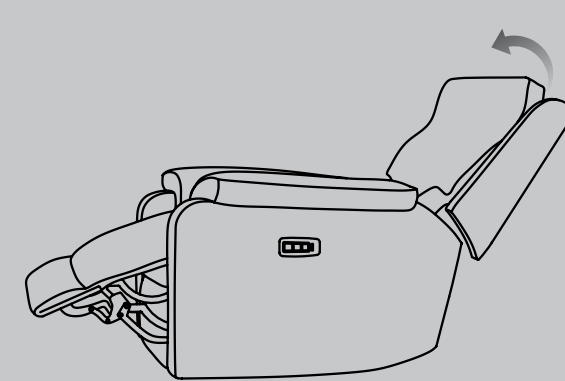

EXTENDED FOOTREST

3 EXTRA INCHES

MANUAL RECLINE
Easily reclines into a comfortable, laidback position with just a pull of the release handle.

POWER BUTTON WITH USB PORT

Quickly becoming the standard for reclining furniture. Power recline makes relaxing even easier.