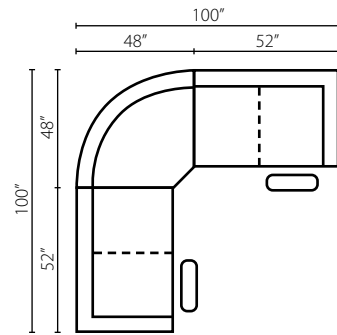

Configuration B

- 78203L RLS One Arm Reclining Loveseat
- 78204 90SEW 90° Wedge
- 78203R RLS One Arm Reclining Loveseat