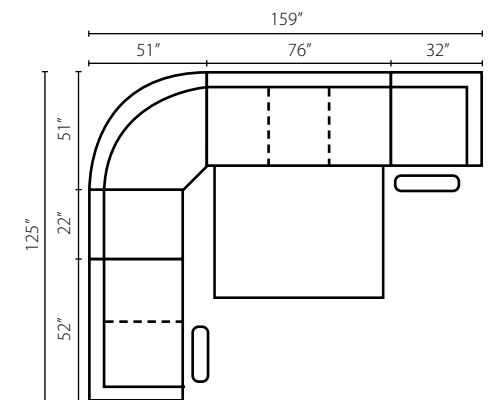

Configuration C
14503L RLS One Arm Reclining Loveseat
14501 AC Armless Chair
14504 90SEW 90° Wedge
14505 DQSL Armless Queen Sleeper
14503L RC Reclining Chair