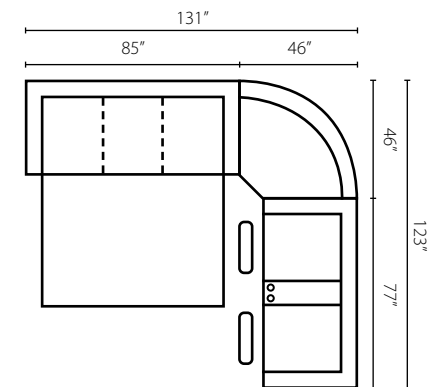

Configuration D
57743 RC Reclining Chair
57743 RS Reclining Sofa
57743 RLS Reclining Loveseat