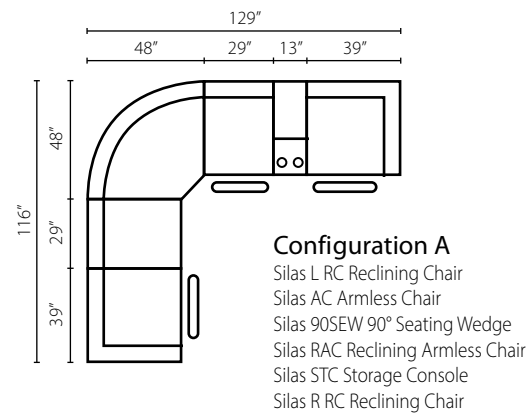

Silas-US

Shown in Domanic Charcoal. | Available with power.

Toronto 57743

Shown in Davy Cream. | Available with power recline. | Available in fabric, leather, and bonded leather. | Optional pillows available.

94"

*Also Available in:
Handle Reclining Rocking Chair | Handle Gliding Reclining Chair | Handle Swivel Gliding Reclining Chair |
Handle Swivel Rocking Reclining Chair