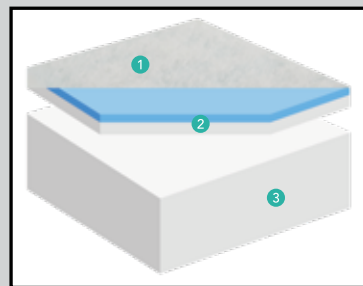

koolGEL
cool. conforming. comfort.™

THE KOOLEST THING IN MOTION JUST GOT KOOLER

1. Fiber: .75 oz Bonded Dacron polyester fiber glued on top of the top seat for added stability, creating a more plush inviting appearance.
2. Top Seat: Total Surface Coverage of 1.8 Gel Infused polyurethane foam glued on top of a high density cushion foam. The Gel provides a cool, conforming, comfort along with the 1.8 HR support underneath.
3. Core: 1.8 HR (High Resilience) polyurethane open-cell foam, provides a higher support factor for comfort and longevity.

EXTENDED FOOTREST

3 EXTRA INCHES