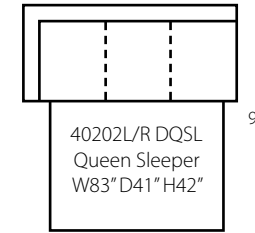

Atlanta 27803

Loose Back | Matching group available (page 6).

Bradford 40203

Shown in Sheaffer Grey. | Available with power recline. | Available in fabric, leather/vinyl and bonded leather. | Matching group available (page 9).
Optional pillows available.