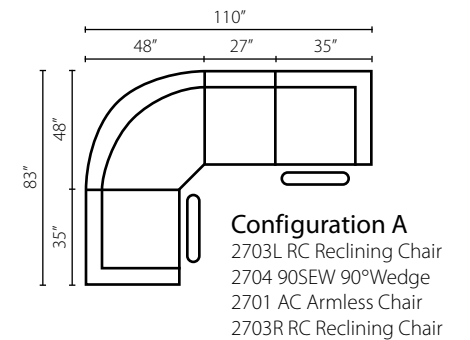

Configuration B
2702L LS Loveseat
2704 90SEW Wedge
2703R DRBLS Dual Reclining Big Loveseat