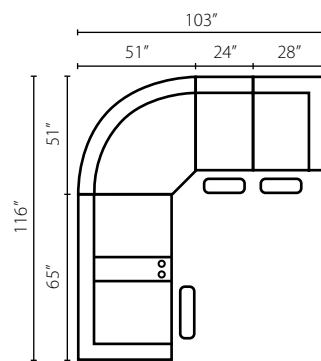

Configuration B
83403-9L PWCRL Console Reclining Loveseat
83404 90SEW 90° Wedge
83403-9 PWRAC Reclining Armless Chair
83403-9R PWRC One Arm Reclining Chair