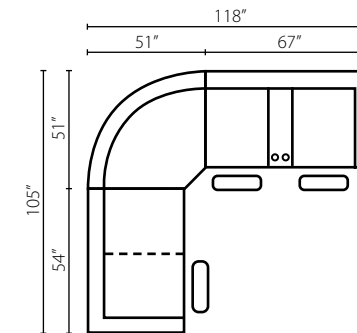

Configuration B
40203L RLS Reclining Loveseat
40204 90SEW 90° Wedge
40203R CRLS Console Reclining Loveseat