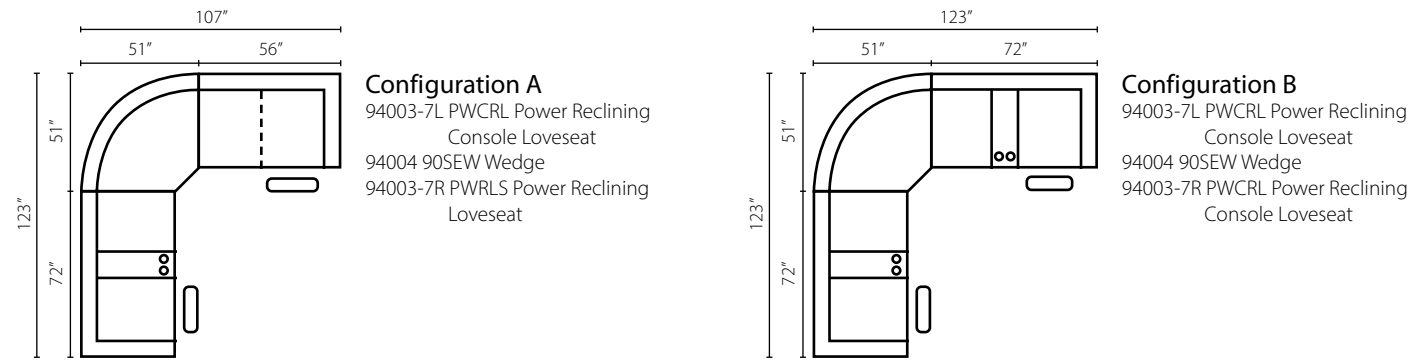

Shown in Beane Mist and Topographic Seaside. | Also available in manual recline. | Available in fabric and leather/vinyl. | | USB standard with power units | Extended Ottoman - 3 extra inches of layout | All reclining pieces are available in Manual, Power, -7 Power Headrest, -9 Power Headrest & Lumbar, and -7X featuring XMS Technology