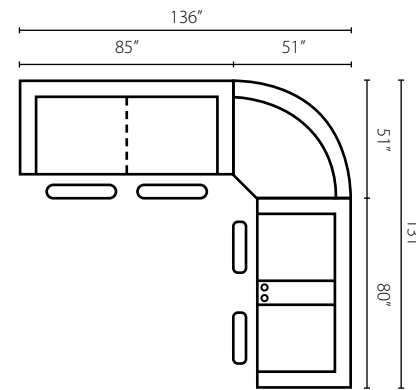

Configuration C
87803 RS Reclining Sofa
87804 90SEW 90° Wedge
87803 CRLS Console Reclining Loveseat