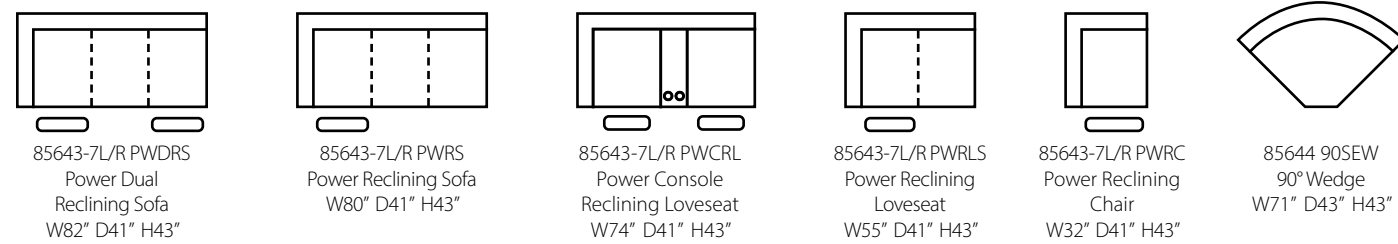

Proximo 85643-7

Shown in Davy Charcoal. | Also available in manual recline. | Available in fabric and leather/vinyl. | Power Headrest = -7 | Power Headrest & Lumbar Support = -9 | XMS Technology = -7X | USB standard with power units | Extended Ottoman - 3 extra inches of layout | Optional pillows available. | Matching group available (page 21).

Roadster 25543

Shown in Abilene Steel. | Available with power recline. | Available in fabric, leather/vinyl and bonded leather. | Matching group available (page 22). Optional pillows available.