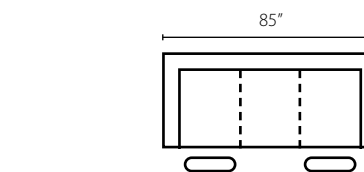

Configuration D
57743 RC Reclining Chair
57743 RS Reclining Sofa
57743 RLS Reclining Loveseat