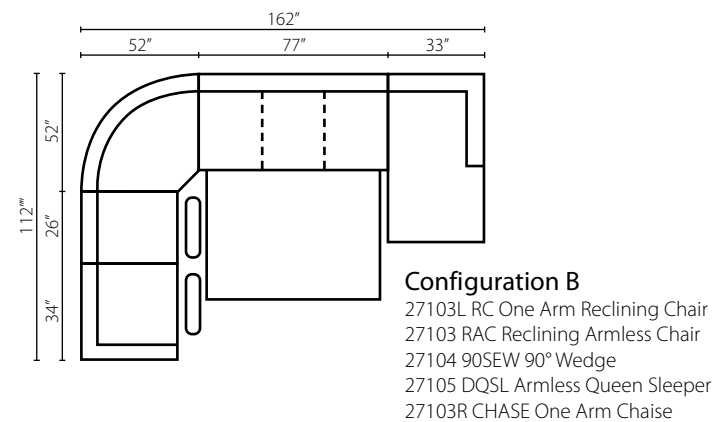

Shown in Vintage Flint. | Available with power recline. | Available in fabric, leather and bonded leather. | Matching group available (page 11).
Optional pillows available.