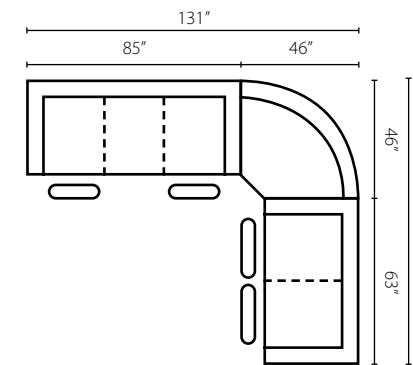

Configuration D
57743 RC Reclining Chair
57743 RS Reclining Sofa
57743 RLS Reclining Loveseat