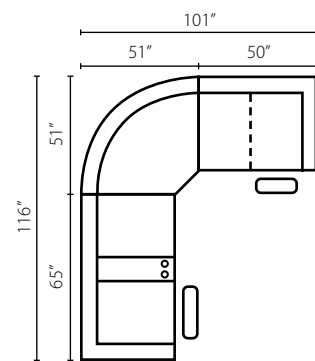

Configuration A
83403-9L PWCRL Console Reclining Loveseat
83404 90SEW 90° Wedge
83403-9R PWRLS One Arm Reclining Loveseat