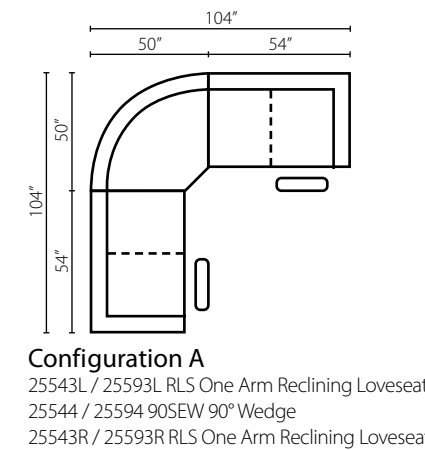

Shown in Abilene Steel. | Available with power recline. | Available in fabric, leather/vinyl and bonded leather. | Matching group available (page 22). Optional pillows available.