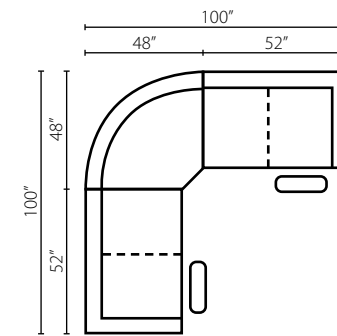

Configuration B

78803L RLS One Arm Reclining Loveseat
78804 90SEW 90° Wedge
78803R RLS One Arm Reclining Loveseat