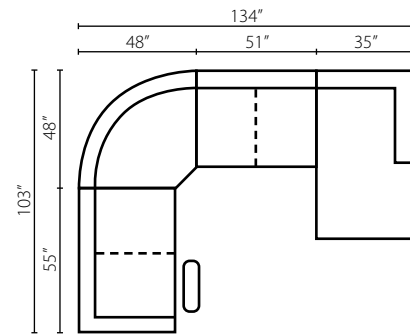

21303L/R RLS
One Arm
Reclining Loveseat
W55" D39" H40"

21305 ALS
Armless Loveseat
W51" D39" H40"

21301 AC
Armless Chair
W25" D39" H40"

21302L/R CHASE
One Arm Chaise
W35" D63" H40"

21304 90SEW
90° Wedge
W68" D42" H40"