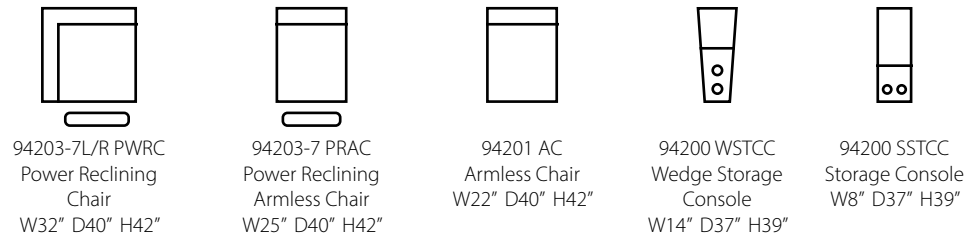

kooldGEL
cool. conforming. comfort.™

XMS TECHNOLOGY
COMPLETE COMFORT CONTROL