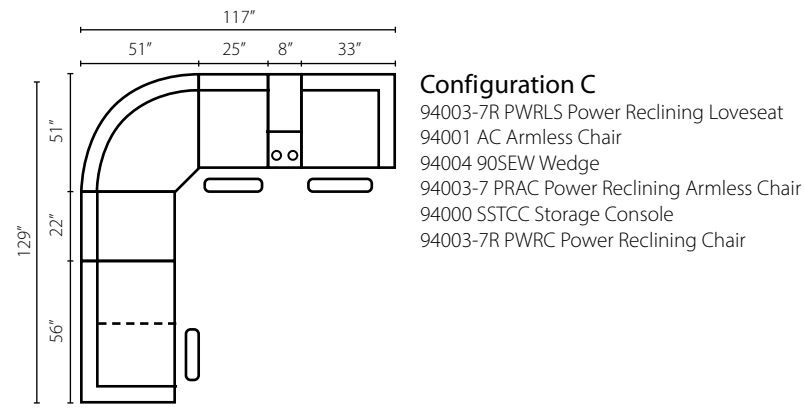

Shown in Beane Mist and Topographic Seaside. | Also available in manual recline. | Available in fabric and leather/vinyl. | | USB standard with power units | Extended Ottoman - 3 extra inches of layout | All reclining pieces are available in Manual, Power, -7 Power Headrest, -9 Power Headrest & Lumbar, and -7X featuring XMS Technology