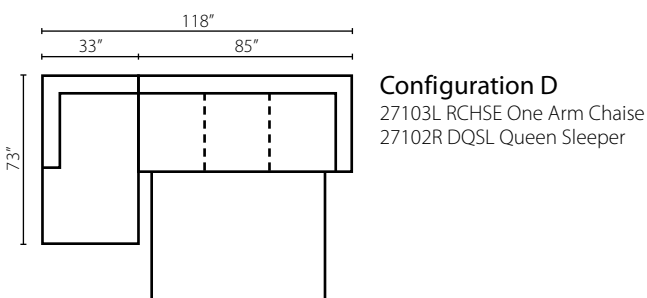

Shown in Vintage Flint. | Available with power recline. | Available in fabric, leather and bonded leather. | Matching group available (page 11).
Optional pillows available.