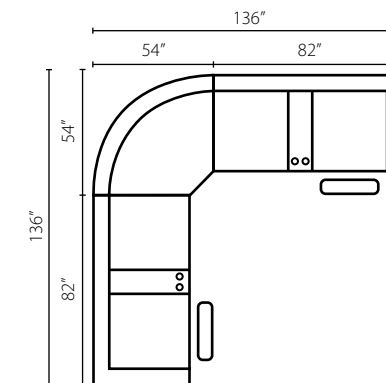

Configuration B
LV68103-9L PWCRL Reclining Console Loveseat
LV68104 90SEW 90° Wedge
LV68103-9R PWCRL Reclining Console Loveseat