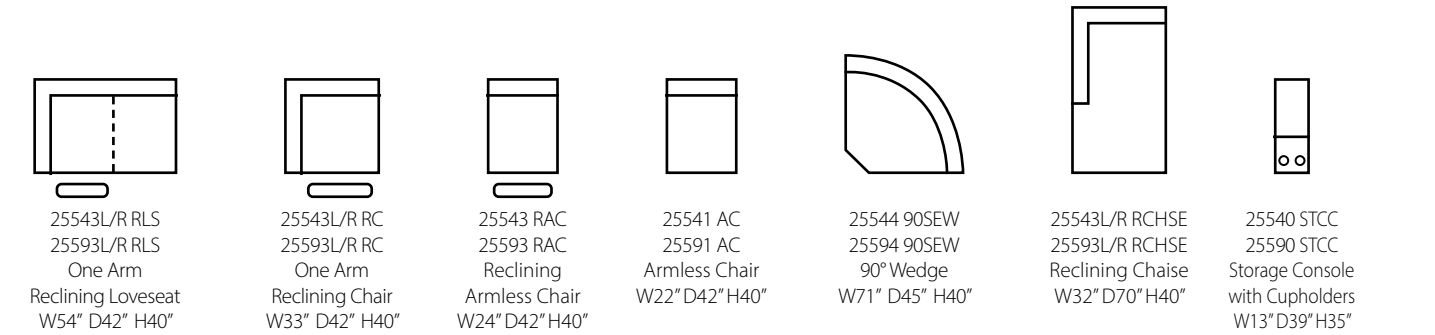

Shown in Abilene Steel. | Available with power recline. | Available in fabric, leather/vinyl and bonded leather. | Matching group available (page 22). Optional pillows available.