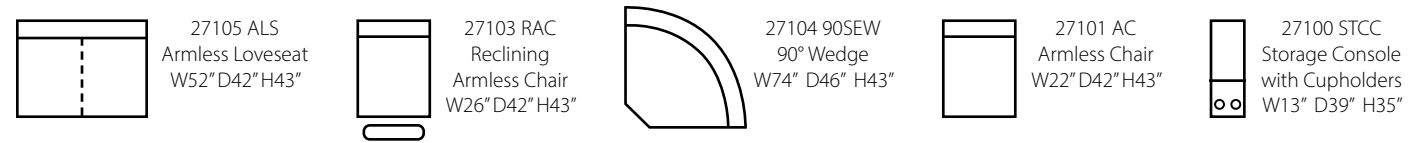

Shown in Vintage Flint. | Available with power recline. | Available in fabric, leather and bonded leather. | Matching group available (page 11).
Optional pillows available.