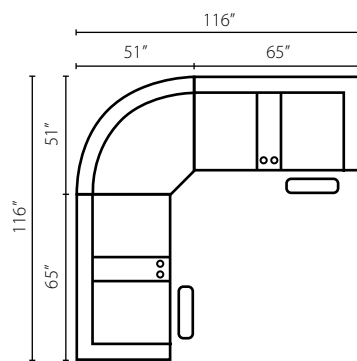

Configuration C
83403-9L PWCRL Console Reclining Loveseat
83404 90SEW 90° Wedge
83403-9R PWCRL Console Reclining Loveseat