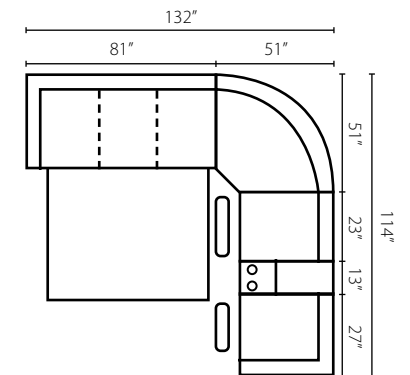

Configuration C
41500L DQSL One Arm Queen Sleeper
41504 90SEW 90° Wedge
41503 RAC Reclining Armless Chair
41500 STCC Storage Console w/ Cupholders
41503R RC Reclining Chair