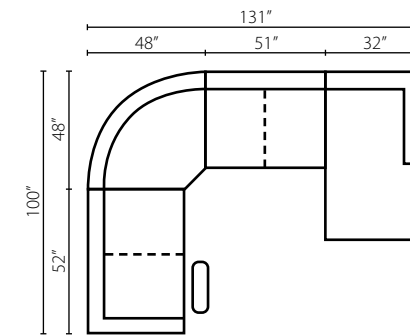

78803L/R RLS
One Arm
Reclining Loveseat
W52" D39" H40"

78805 ALS
Armless Loveseat
W51" D39" H40"

78801 AC
Armless Chair
W25" D39" H40"

78802L/R CHASE
One Arm Chaise
W32" D63" H40"

78804 90SEW
90° Wedge
W68" D42" H40"