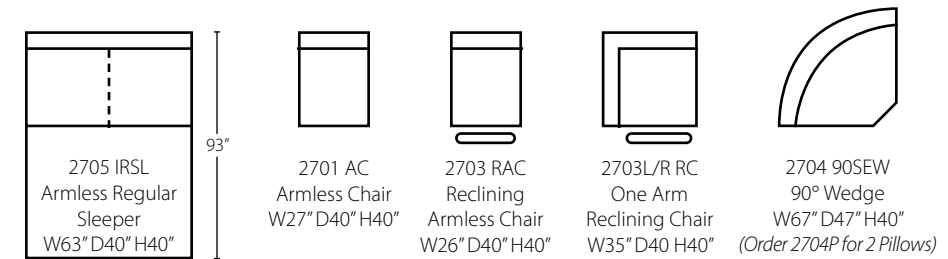

COMPLETE
COMFORT CONTROL

Legacy 2703

Available with power recline. | Available in fabric, leather/vinyl, and bonded leather.

Configuration B
 2702L LS Loveseat
 2704 90SEW Wedge
 2703R DRBLS Dual Reclining Big Loveseat