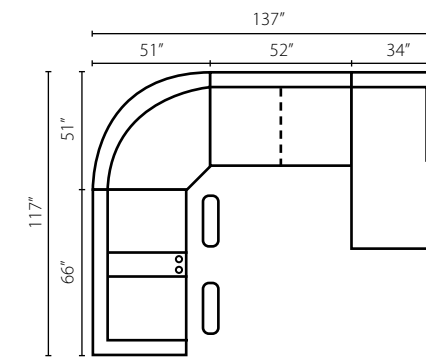

Configuration B
14503L CRLS Console Reclining Loveseat
14504 90SEW 90° Wedge
14505 ALS Armless Loveseat
14503R RCHSE Reclining Chaise