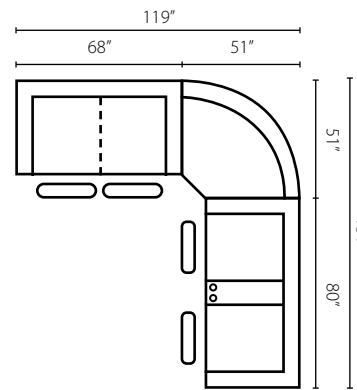

Configuration B
87803 RLS Reclining Loveseat
87804 90SEW 90° Wedge
87803 CRLS Console Reclining Loveseat