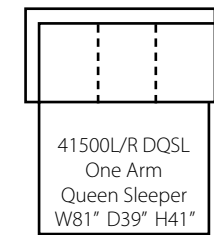

41500L/R DQSL
One Arm
Queen Sleeper
W81" D39" H41"

92"