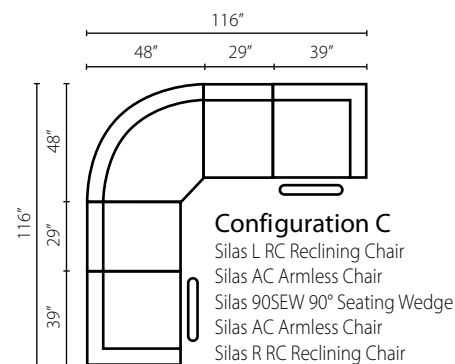

Silas-US

Shown in Domanic Charcoal. | Available with power.

Toronto 57743

Shown in Davy Cream. | Available with power recline. | Available in fabric, leather, and bonded leather. | Optional pillows available.

94"

*Also Available in:
Handle Reclining Rocking Chair | Handle Gliding Reclining Chair | Handle Swivel Gliding Reclining Chair |
Handle Swivel Rocking Reclining Chair