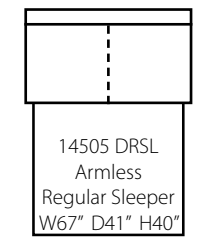

14503L/R CRLS
Console Reclining
Loveseat
W66" D41" H40"

14503L/R RLS
One Arm Reclining
Loveseat
W52" D40" H40"

14505 DQSL
Armless
Queen Sleeper
W76" D41" H40"

14505 DRSL
Armless
Regular Sleeper
W67" D41" H40"