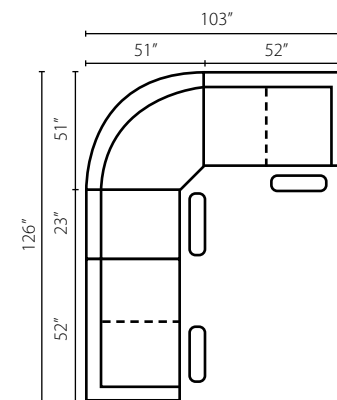

Configuration A
14503L RLS One Arm Reclining Loveseat
14503 RAC Reclining Armless Chair
14504 90SEW 90° Wedge
14503R RLS One Arm Reclining Loveseat