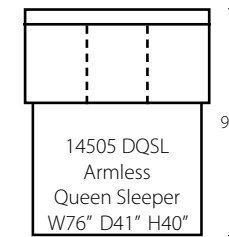

14503L/R CRLS
Console Reclining
Loveseat
W66" D41" H40"

14503L/R RLS
One Arm Reclining
Loveseat
W52" D40" H40"

14505 DQSL
Armless
Queen Sleeper
W76" D41" H40"

14505 DRSL
Armless
Regular Sleeper
W67" D41" H40"