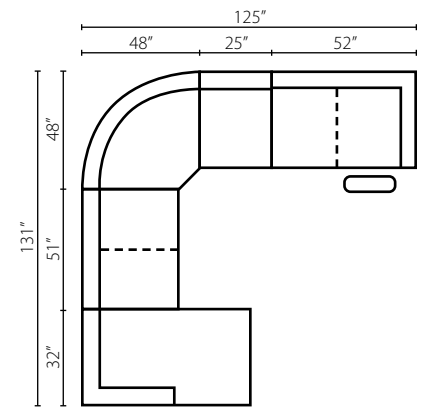

Configuration C

78802L CHASE One Arm Chaise
78805 ALS Armless Loveseat
78804 90SEW 90° Wedge
78801 AC Armless Chair
78803R RLS One Arm Reclining Loveseat