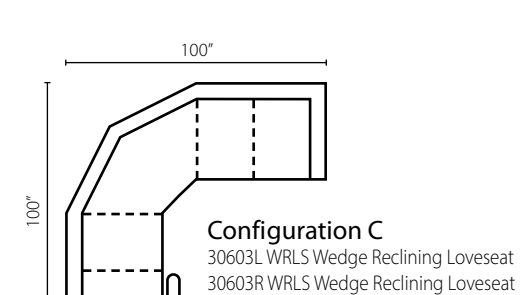

Shown in Tina Charcoal. | Available with power recline. | Available in fabric, leather/vinyl and bonded leather. | Matching group available (page 11).