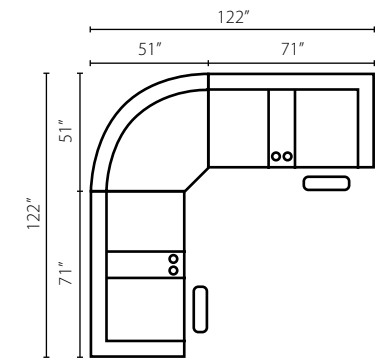

Configuration A
94203-7L PWCRL Power Reclining Console Loveseat
94204 90SEW Wedge
94203-7R PWRLS Power Reclining Loveseat

Configuration B
94203-7L PWCRL Power Reclining Console Loveseat
94204 90SEW Wedge
94203-7R PWCRL Power Reclining Console Loveseat