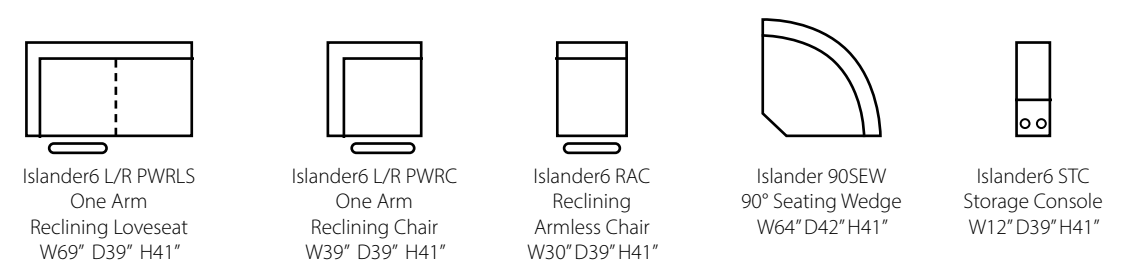

Islander-US

Shown in Altuvei Oatmeal. | Power Headrest = -7 | USB standard with power units

Configuration A
Islander6 L PWRLS Reclining Loveseat
Islander 90SEW 90° Seating Wedge
Islander6 RAC Reclining Armless Chair
Islander6 STC Storage Console
Islander6 R PWRC Reclining Chair