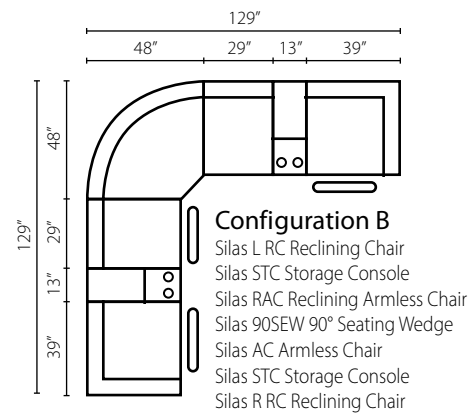

Silas-US

Shown in Domanic Charcoal. | Available with power.

Toronto 57743

Shown in Davy Cream. | Available with power recline. | Available in fabric, leather, and bonded leather. | Optional pillows available.

94"

*Also Available in:
Handle Reclining Rocking Chair | Handle Gliding Reclining Chair | Handle Swivel Gliding Reclining Chair |
Handle Swivel Rocking Reclining Chair