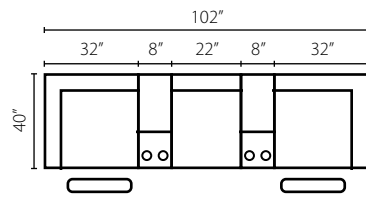

Configuration C
94203-7L PWRC Power Reclining Chair
94200 SSTCC Storage Console
94201 AC Armless Chair
94200 SSTCC Storage Console
94203-7R PWRC Power Reclining Chair