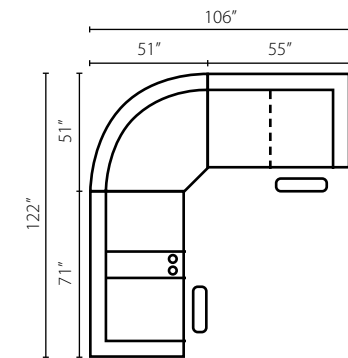

Configuration A
94203-7L PWCRL Power Reclining Console Loveseat
94204 90SEW Wedge
94203-7R PWRLS Power Reclining Loveseat