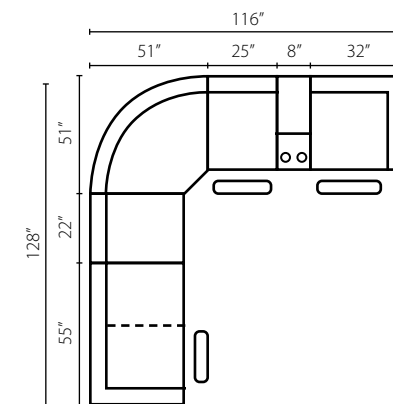

Configuration C
94203-7R PWRLS Power Reclining Loveseat
94201 AC Armless Chair
94204 90SEW Wedge
94203-7 PRAC Power Reclining Armless Chair
94200 SSTCC Storage Console
94203-7R PWRC Power Reclining Chair

kooldGEL
cool. conforming. comfort.™

XMS TECHNOLOGY
COMPLETE COMFORT CONTROL