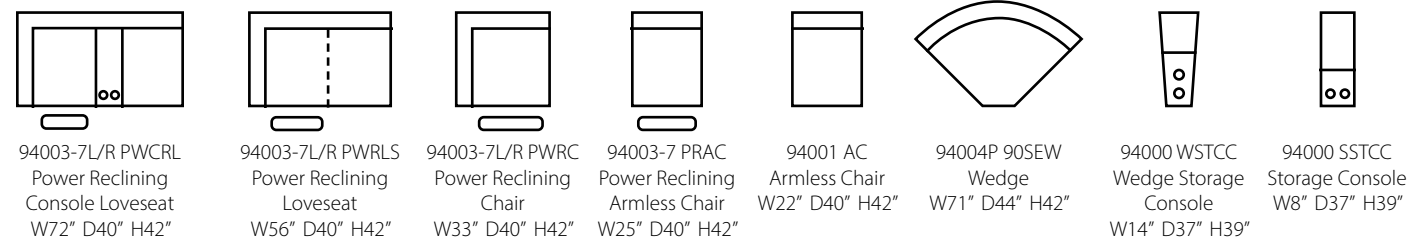

Shown in Beane Mist and Topographic Seaside. | Also available in manual recline. | Available in fabric and leather/vinyl. | | USB standard with power units | Extended Ottoman - 3 extra inches of layout | All reclining pieces are available in Manual, Power, -7 Power Headrest, -9 Power Headrest & Lumbar, and -7X featuring XMS Technology