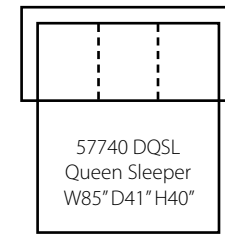

57740 DQSL
Queen Sleeper
W85" D41" H40"

94"