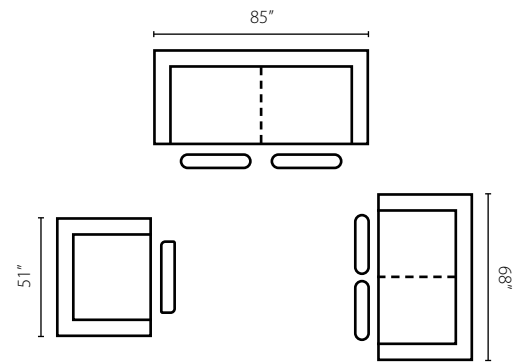

Islander-US

Shown in Altuvei Oatmeal. | Power Headrest = -7 | USB standard with power units

Configuration A
Islander6 L PWRLS Reclining Loveseat
Islander 90SEW 90° Seating Wedge
Islander6 RAC Reclining Armless Chair
Islander6 STC Storage Console
Islander6 R PWRC Reclining Chair