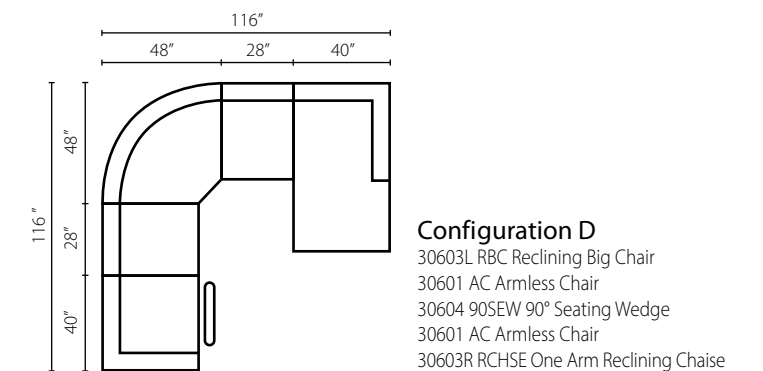

Colleen 19303

Shown in Amigo Granite and Picasso Driftwood. | Loose Back | Matching group available (page 12).

19303L/R PCNHS
Power Corner Hybrid Sofa
W97" D41" H35"
2 Pillows

19303L/R PWHS
Power Hybrid Sofa
W82" D41" H35"
1 Pillow