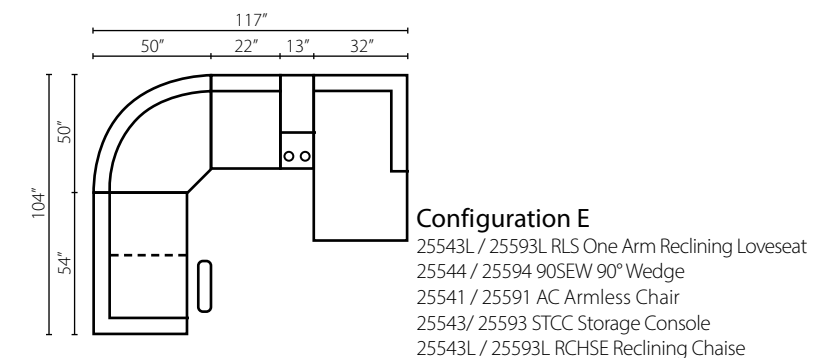

Shown in Abilene Steel. | Available with power recline. | Available in fabric, leather/vinyl and bonded leather. | Matching group available (page 22). Optional pillows available.