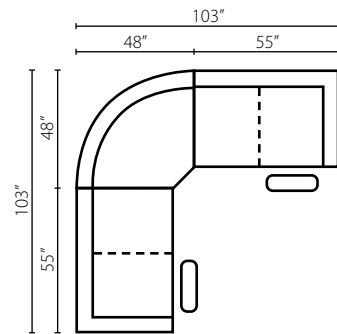

Configuration B

21303L RLS One Arm Reclining Loveseat
21304 90SEW 90° Wedge
21303R RLS One Arm Reclining Loveseat