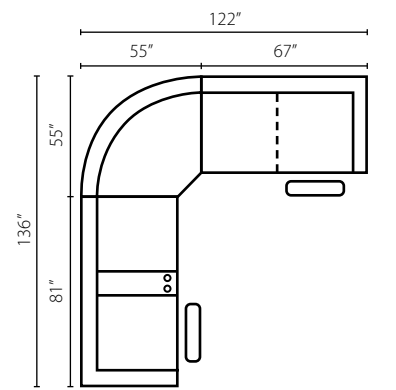

70903-9L/R PWCRL
Console Reclining
Loveseat
W81" D42" H44"

70903-9L/R PWRLS
One Arm
Reclining Loveseat
W67" D42" H44"

70903-9 PWRAC
Reclining
Armless Chair
W28" D42" H44"

70904 90SEW
90° Wedge
W77" D46" H44"