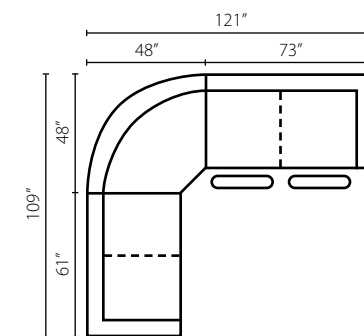

Configuration B
2702L LS Loveseat
2704 90SEW Wedge
2703R DRBLS Dual Reclining Big Loveseat