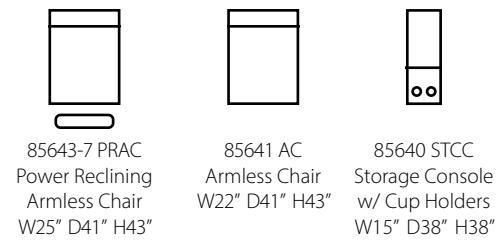

Proximo 85643-7

Shown in Davy Charcoal. | Also available in manual recline. | Available in fabric and leather/vinyl. | Power Headrest = -7 | Power Headrest & Lumbar Support = -9 | XMS Technology = -7X | USB standard with power units | Extended Ottoman - 3 extra inches of layout | Optional pillows available. | Matching group available (page 21).

Roadster 25543

Shown in Abilene Steel. | Available with power recline. | Available in fabric, leather/vinyl and bonded leather. | Matching group available (page 22). Optional pillows available.