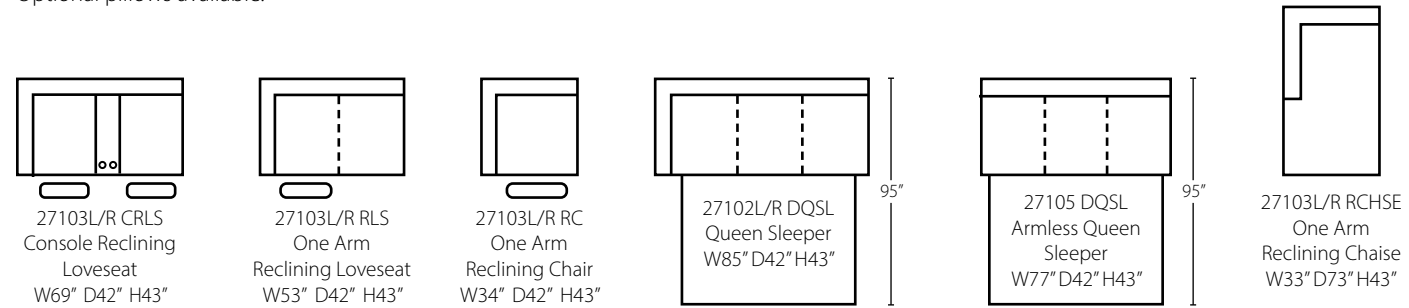

Shown in Vintage Flint. | Available with power recline. | Available in fabric, leather and bonded leather. | Matching group available (page 11).
Optional pillows available.