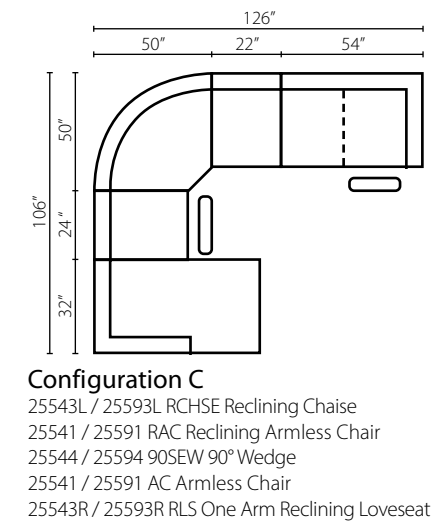

Shown in Abilene Steel. | Available with power recline. | Available in fabric, leather/vinyl and bonded leather. | Matching group available (page 22). Optional pillows available.