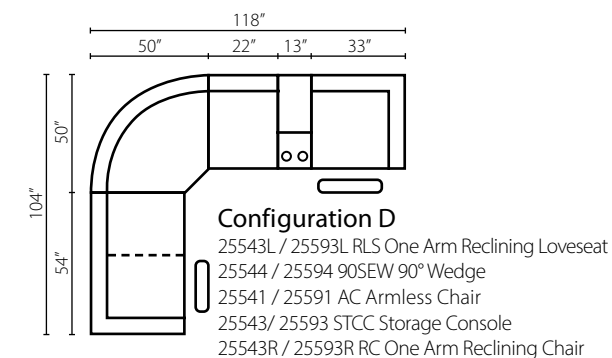

Shown in Abilene Steel. | Available with power recline. | Available in fabric, leather/vinyl and bonded leather. | Matching group available (page 22). Optional pillows available.