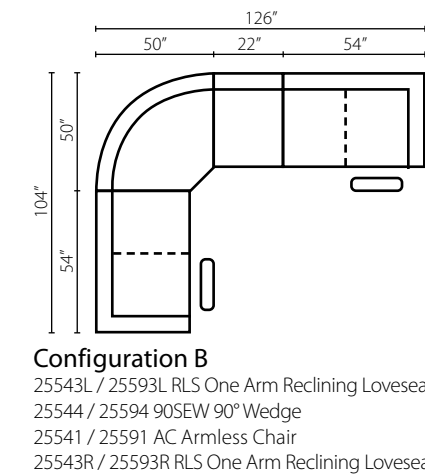

Shown in Abilene Steel. | Available with power recline. | Available in fabric, leather/vinyl and bonded leather. | Matching group available (page 22). Optional pillows available.