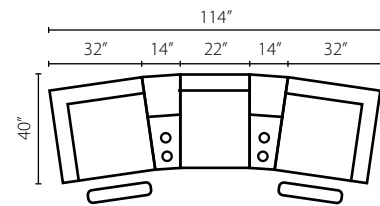

Configuration A
94203-7L PWRC Power Reclining Chair
94200 WSTCC Wedge Storage Console
94201 AC Armless Chair
94200 WSTCC Wedge Storage Console
94203-7R PWRC Power Reclining Chair