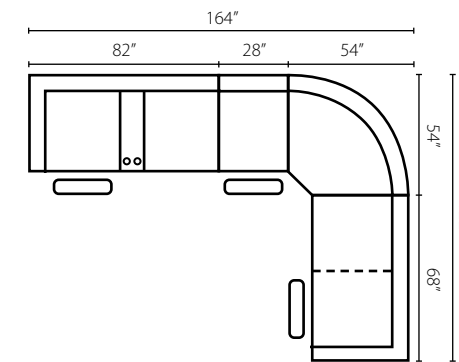

Configuration A
LV68103-9L PWCRL Reclining Console Loveseat
LV68103-9 PRAC Power Reclining Armless Chair
LV68104 90SEW 90° Wedge
LV68103-9R PWRLS Reclining Loveseat