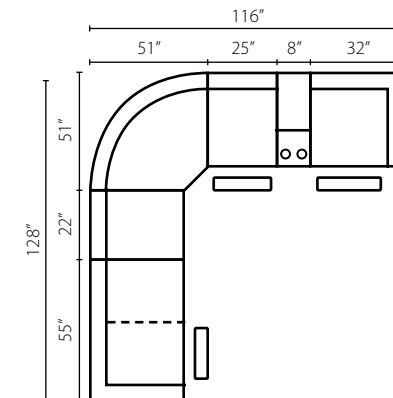

Configuration C
94203-6R PWRLS Power Reclining Loveseat
94201 AC Armless Chair
94204 90SEW Wedge
94203-6 PRAC Power Reclining Armless Chair
94200 SSTCC Storage Console
94203-6R PWRC Power Reclining Chair