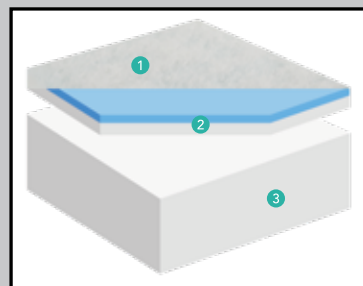

EDDISON
Rolled Arm
94303

KOOLGEL
cool. conforming. comfort.™

THE KOOLEST THING IN MOTION JUST GOT KOOLER

1. Fiber: .75 oz Bonded Dacron polyester fiber glued on top of the top seat for added stability, creating a more plush inviting appearance.
2. Top Seat: Total Surface Coverage of 1.8 Gel Infused polyurethane foam glued on top of a high density cushion foam. The Gel provides a cool, conforming, comfort along with the 1.8 HR support underneath.
3. Core: 1.8 HR (High Resilience) polyurethane open-cell foam, provides a higher support factor for comfort and longevity.