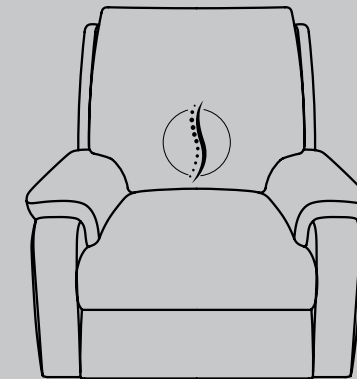

EDDISON
Rolled Arm
94303

KOOLGEL
cool. conforming. comfort.™

THE KOOLEST THING IN MOTION JUST GOT KOOLER

1. Fiber: .75 oz Bonded Dacron polyester fiber glued on top of the top seat for added stability, creating a more plush inviting appearance.
2. Top Seat: Total Surface Coverage of 1.8 Gel Infused polyurethane foam glued on top of a high density cushion foam. The Gel provides a cool, conforming, comfort along with the 1.8 HR support underneath.
3. Core: 1.8 HR (High Resilience) polyurethane open-cell foam, provides a higher support factor for comfort and longevity.

EXTENDED FOOTREST

3 EXTRA INCHES

MANUAL RECLINE
Easily reclines into a comfortable, laidback position with just a pull of the release handle.

POWER BUTTON WITH USB PORT
Quickly becoming the standard for reclining furniture. Power recline makes relaxing even easier.

POWER HEADREST (-6)
Adjusting your head to the perfect viewing angle even while fully reclined. Lay back and hit play.

POWER HEADREST & LUMBAR (-8)
Treat your lower back well and it will return the favor. Get in the perfect position.