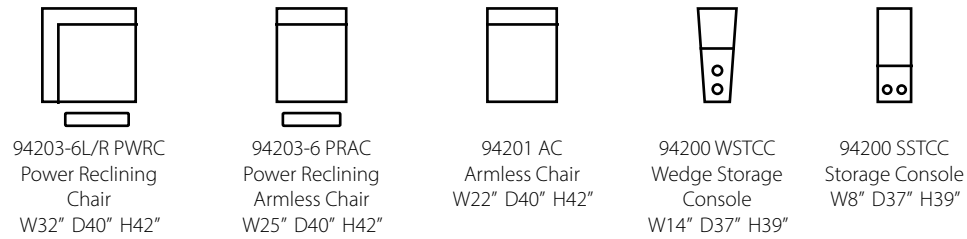

Power Reclining Sofa shown in Climmons Denim.
Power Reclining Chair shown in Climmons Platinum.
Also available in manual recline and power recline.
Available in fabric and leather/vinyl.
Power Headrest = -6
Power Headrest & Lumbar Support = -8
XMS Technology = -6X
USB standard with power units
USB/Bluetooth cutoff switch
3.0 Comfort Control with Free Bluetooth App, Memory Setting and Home Button
Extended Ottoman - 3 extra inches of layout

COMPLETE
COMFORT CONTROL

XMS
TECHNOLOGY
kooolGEL
cool. conforming. comfort.™

Eddison 94303-6

94303-6 Power Reclining Sofa: 90W x 40D x 42H (Overall) - 69W x 21D x 20H (Seat)

Alliser LV94203-6

Shown in Durango Strawberry. | Also available in manual recline. | Available in fabric and leather/vinyl. | | USB standard with power units | 3.0 Comfort Control with Free Bluetooth App, Memory Setting and Home Button | USB/Bluetooth cutoff switch | Extended Ottoman - 3 extra inches of layout | All reclining pieces are available in Manual, Power, -6 Power Headrest, -8 Power Headrest & Lumbar, and -6X featuring XMS Technology | Matching group available (page 3).