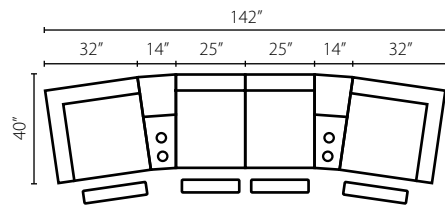

Configuration B
94203-6L PWRC Power Reclining Chair
94200 WSTCC Wedge Storage Console
94203-6 PRAC Power Reclining Armless Chair
94203-6 PRAC Power Reclining Armless Chair
94200 WSTCC Wedge Storage Console
94203-6R PWRC Power Reclining Chair