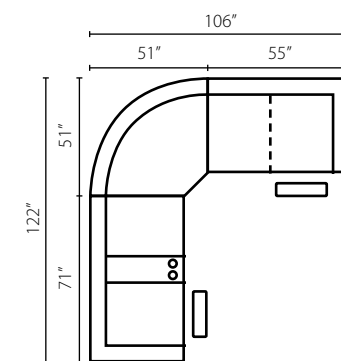

Configuration A
94203-6L PWRC Power Reclining Console Loveseat
94204 90SEW Wedge
94203-6R PWRLS Power Reclining Loveseat