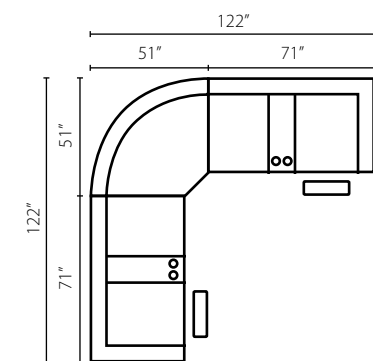

Configuration A
94203-6L PWRC Power Reclining Console Loveseat
94204 90SEW Wedge
94203-6R PWRLS Power Reclining Loveseat

Configuration B
94203-6L PWRC Power Reclining Console Loveseat
94204 90SEW Wedge
94203-6R PWRC Power Reclining Console Loveseat