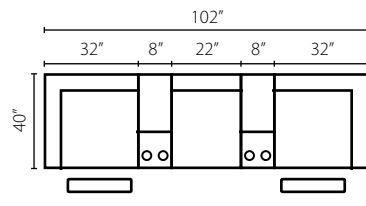

Configuration C
94203-6L PWRC Power Reclining Chair
94200 SSTCC Storage Console
94201 AC Armless Chair
94200 SSTCC Storage Console
94203-6R PWRC Power Reclining Chair