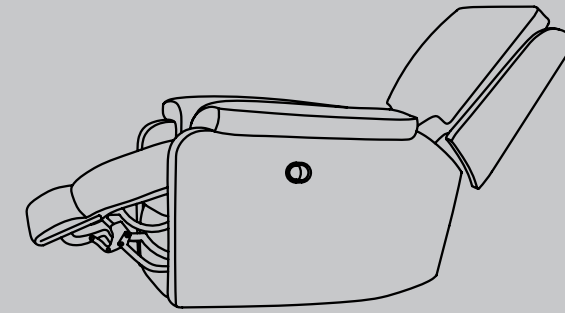

EDDISON
Rolled Arm
94303

KOOLGEL
cool. conforming. comfort.™

THE KOOLEST THING IN MOTION JUST GOT KOOLER

1. Fiber: .75 oz Bonded Dacron polyester fiber glued on top of the top seat for added stability, creating a more plush inviting appearance.
2. Top Seat: Total Surface Coverage of 1.8 Gel Infused polyurethane foam glued on top of a high density cushion foam. The Gel provides a cool, conforming, comfort along with the 1.8 HR support underneath.
3. Core: 1.8 HR (High Resilience) polyurethane open-cell foam, provides a higher support factor for comfort and longevity.

EXTENDED FOOTREST

3 EXTRA INCHES

MANUAL RECLINE
Easily reclines into a comfortable, laidback position with just a pull of the release handle.

POWER BUTTON WITH USB PORT
Quickly becoming the standard for reclining furniture. Power recline makes relaxing even easier.