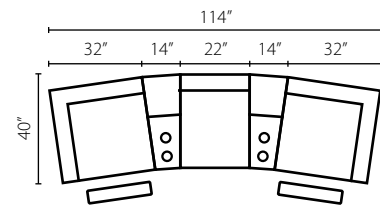

Configuration A
94203-6L PWRC Power Reclining Chair
94200 WSTCC Wedge Storage Console
94201 AC Armless Chair
94200 WSTCC Wedge Storage Console
94203-6R PWRC Power Reclining Chair