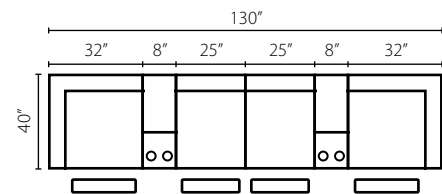

Configuration D
94203-6L PWRC Power Reclining Chair
94200 SSTCC Storage Console
94203-6 PRAC Power Reclining Armless Chair
94203-6 PRAC Power Reclining Armless Chair
94200 SSTCC Storage Console
94203-6R PWRC Power Reclining Chair