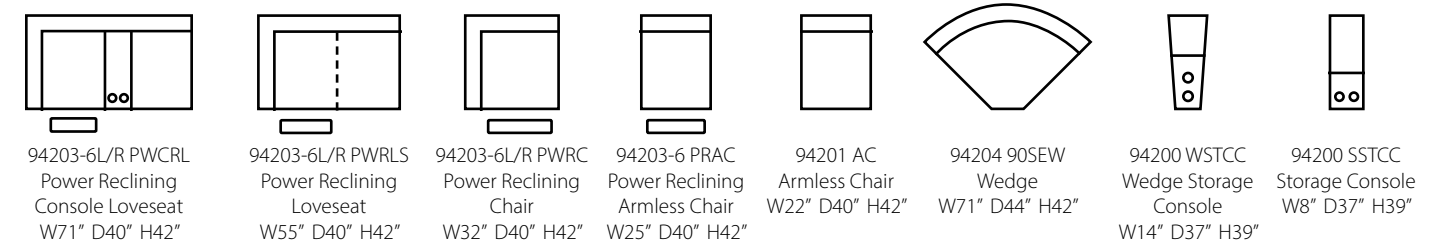

94203-6L/R PWRC Power Reclining Console Loveseat W71" D40" H42"
94203-6L/R PWRLS Power Reclining Loveseat W55" D40" H42"
94203-6L/R PWRC Power Reclining Chair W32" D40" H42"
94203-6 PRAC Power Reclining Armless Chair W25" D40" H42"
94201 AC Armless Chair W22" D40" H42"
94204 90SEW Wedge W71" D44" H42"
94200 WSTCC Wedge Storage Console W14" D37" H39"
94200 SSTCC Storage Console W8" D37" H39"