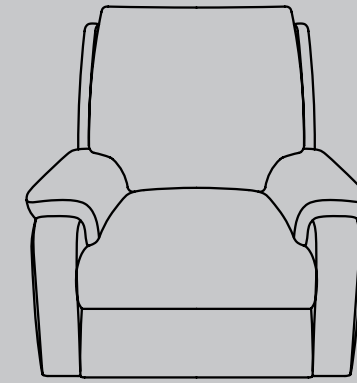

EDDISON
Rolled Arm
94303

KOOLGEL
cool. conforming. comfort.™

THE KOOLEST THING IN MOTION JUST GOT KOOLER

1. Fiber: .75 oz Bonded Dacron polyester fiber glued on top of the top seat for added stability, creating a more plush inviting appearance.
2. Top Seat: Total Surface Coverage of 1.8 Gel Infused polyurethane foam glued on top of a high density cushion foam. The Gel provides a cool, conforming, comfort along with the 1.8 HR support underneath.
3. Core: 1.8 HR (High Resilience) polyurethane open-cell foam, provides a higher support factor for comfort and longevity.

EXTENDED FOOTREST

3 EXTRA INCHES

MANUAL RECLINE
Easily reclines into a comfortable, laidback position with just a pull of the release handle.

POWER BUTTON WITH USB PORT
Quickly becoming the standard for reclining furniture. Power recline makes relaxing even easier.

POWER HEADREST (-6)
Adjusting your head to the perfect viewing angle even while fully reclined. Lay back and hit play.

POWER HEADREST & LUMBAR (-8)
Treat your lower back well and it will return the favor. Get in the perfect position.