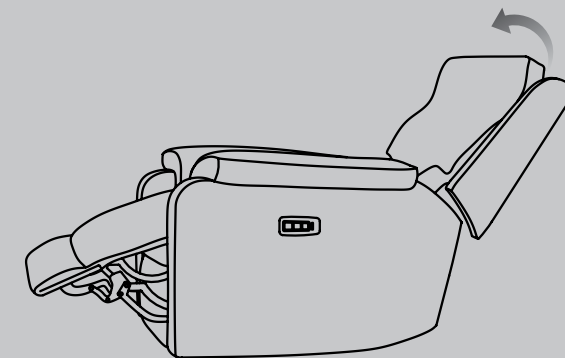

EDDISON
Rolled Arm
94303

KOOLGEL
cool. conforming. comfort.™

THE KOOLEST THING IN MOTION JUST GOT KOOLER

1. Fiber: .75 oz Bonded Dacron polyester fiber glued on top of the top seat for added stability, creating a more plush inviting appearance.
2. Top Seat: Total Surface Coverage of 1.8 Gel Infused polyurethane foam glued on top of a high density cushion foam. The Gel provides a cool, conforming, comfort along with the 1.8 HR support underneath.
3. Core: 1.8 HR (High Resilience) polyurethane open-cell foam, provides a higher support factor for comfort and longevity.

EXTENDED FOOTREST

3 EXTRA INCHES

MANUAL RECLINE
Easily reclines into a comfortable, laidback position with just a pull of the release handle.

POWER BUTTON WITH USB PORT
Quickly becoming the standard for reclining furniture. Power recline makes relaxing even easier.