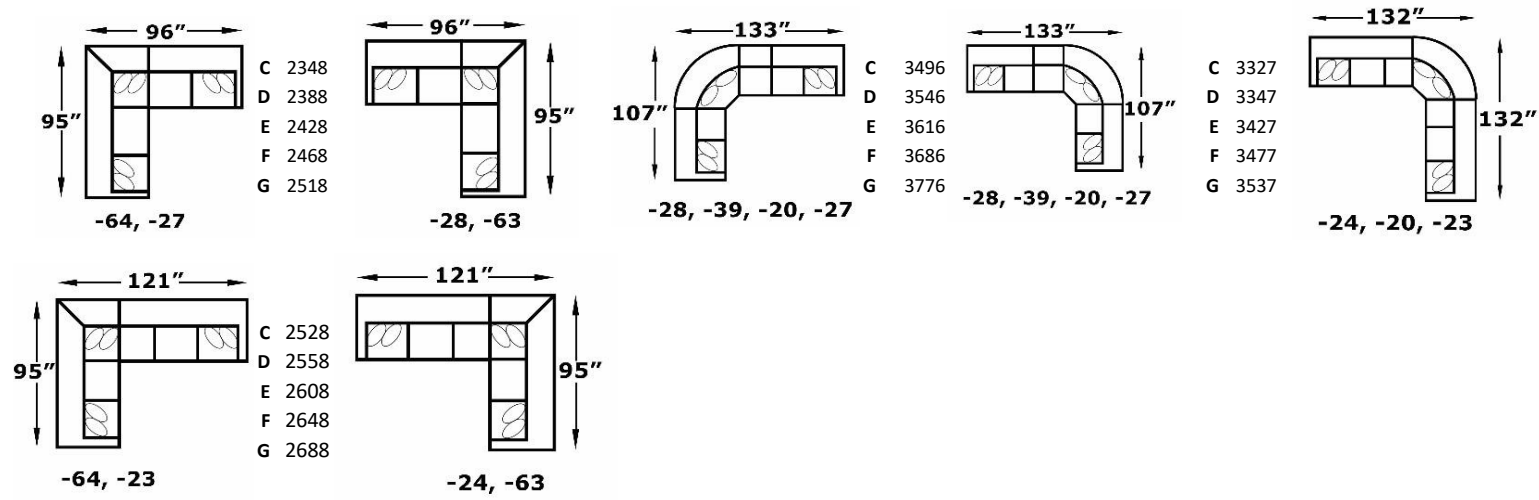

Popular Configurations