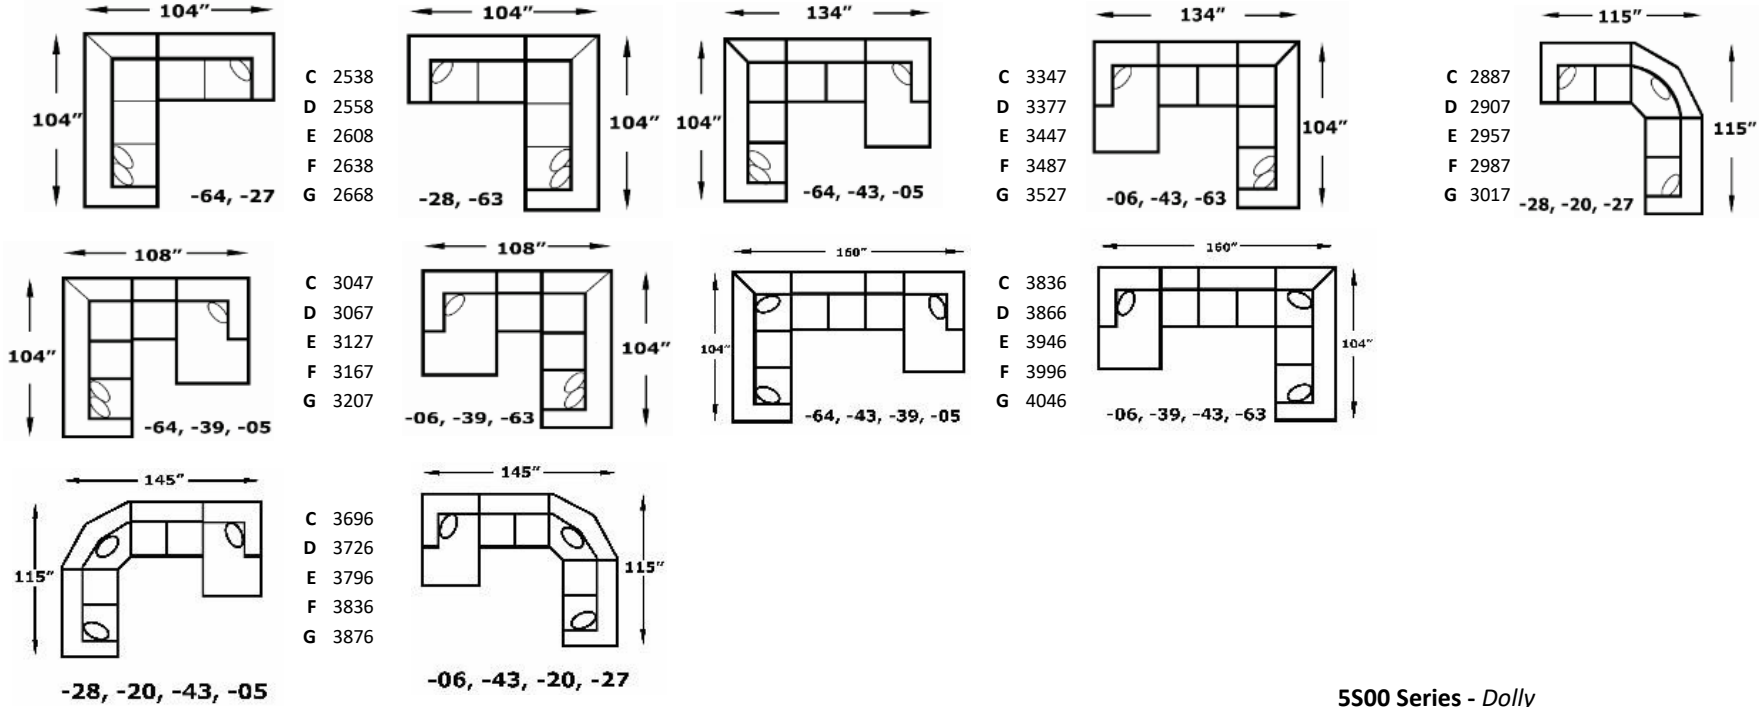

Popular Configurations