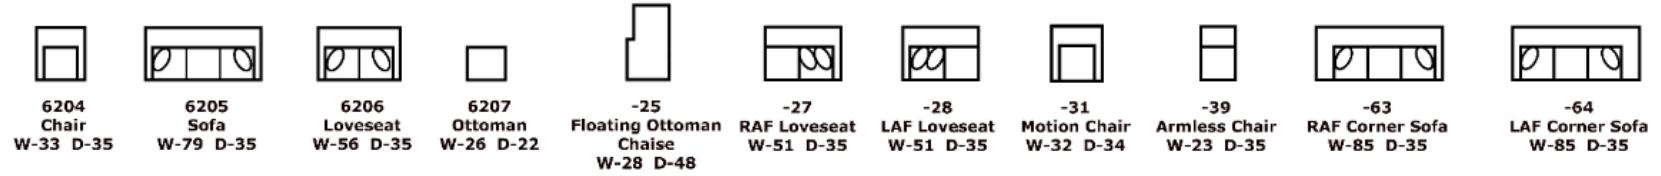

We do our best to provide the most accurate dimensions.
However, as with all handcrafted products, dimensions are approximate.

STATIONARY
November 22, 2023

Components

Popular Configurations