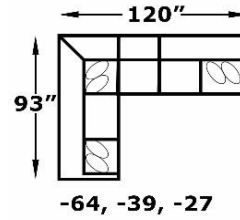

Style Number and Description	C	D	E	F	G	ADD	Nailhead Option		Welted		CK ADD	FK ADD	DP ADD	VISCO ADD	AIR ADD	PWR ADD	BP ADD	SU	LBS	C	Overall Dimensions		
							Style #	ADD	#	SIZE											W"	D"	H"
3K04 Chair	729	729	749	759	779	19			1	20 x 20	29	39	29					4	65	29.25	35	38	38
3K05 Sofa	1179	1189	1219	1239	1259	29			4	20 x 20	49	69	89					10	122	71.03	85	38	38
3K06 Loveseat	1139	1159	1179	1209	1229	29			2	20 x 20	39	49	49					7	96	49.30	59	38	38
3K07 Ottoman	289	299	309	319	329	9												1	16	6.47	27	23	18
3K00-22 Wedge Seat	679	689	709	719	729	19			2	20 x 20	29	39	49					4	64	31.75	38	38	38
3K00-27 RAF Loveseat	849	869	889	909	929	29			2	20 x 20	39	49	49					7	87	47.63	57	38	38
3K00-28 LAF Loveseat	849	869	889	909	929	29			2	20 x 20	39	49	49					7	87	47.63	57	38	38
3K00-39 Armless Chair	459	469	489	499	509	19					29	39						3	41	21.73	26	38	38
3K00-63 RAF Corner Sofa	1279	1299	1329	1349	1369	29			4	20 x 20	49	69	89					11	140	77.72	93	38	38
3K00-64 LAF Corner Sofa	1279	1299	1329	1349	1369	29			4	20 x 20	49	69	89					11	140	77.72	93	38	38

Seats:

Sinuous Wire Support, Block Foam with Poly Fiber Wrap, Ventilated, Reversible*

*Ottoman has attached seat cushion

Legs:

1.5" x 2.43" x 6", Screw-In Wood

3K00 - Kylie

We do our best to provide the most accurate dimensions.
However, as with all handcrafted products, dimensions are approximate.

Components

Popular Configurations

- C 2128
- D 2168
- E 2218
- F 2258
- G 2298

- C 2587
- D 2637
- E 2707
- F 2757
- G 2807

- C 3295
- D 3365
- E 3465
- F 3535
- G 3605

3K00 - Kylie

We do our best to provide the most accurate dimensions.
However, as with all handcrafted products, dimensions are approximate.