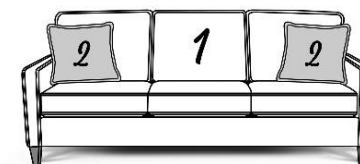

4200 Series - Bailey