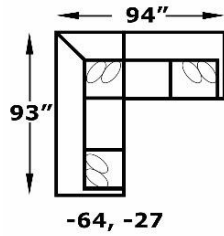

Style Number and Description	C	D	E	F	G	ADD	Nailhead Option		Welted		CK ADD	FK ADD	DP ADD	VISCO ADD	AIR ADD	PWR ADD	BP ADD	SU	LBS	C	Overall Dimensions		
							Style #	ADD	#	SIZE											W"	D"	H"
3K04 Chair	729	729	749	759	779	19			1	20 x 20	29	39	29					4	65	29.25	35	38	38
3K05 Sofa	1179	1189	1219	1239	1259	29			4	20 x 20	49	69	89					10	122	71.03	85	38	38
3K06 Loveseat	1139	1159	1179	1209	1229	29			2	20 x 20	39	49	49					7	96	49.30	59	38	38
3K07 Ottoman	289	299	309	319	329	9												1	16	6.47	27	23	18
3K00-22 Wedge Seat	679	689	709	719	729	19			2	20 x 20	29	39	49					4	64	31.75	38	38	38
3K00-27 RAF Loveseat	849	869	889	909	929	29			2	20 x 20	39	49	49					7	87	47.63	57	38	38
3K00-28 LAF Loveseat	849	869	889	909	929	29			2	20 x 20	39	49	49					7	87	47.63	57	38	38
3K00-39 Armless Chair	459	469	489	499	509	19					29	39						3	41	21.73	26	38	38
3K00-63 RAF Corner Sofa	1279	1299	1329	1349	1369	29			4	20 x 20	49	69	89					11	140	77.72	93	38	38
3K00-64 LAF Corner Sofa	1279	1299	1329	1349	1369	29			4	20 x 20	49	69	89					11	140	77.72	93	38	38

Seats:

Sinuous Wire Support, Block Foam with Poly Fiber Wrap, Ventilated, Reversible*

*Ottoman has attached seat cushion

Legs:

1.5" x 2.43" x 6", Screw-In Wood

3K00 - Kylie

We do our best to provide the most accurate dimensions.
However, as with all handcrafted products, dimensions are approximate.

Components

Popular Configurations

- C 2128
- D 2168
- E 2218
- F 2258
- G 2298

- C 2587
- D 2637
- E 2707
- F 2757
- G 2807

- C 3295
- D 3365
- E 3465
- F 3535
- G 3605

3K00 - Kylie

We do our best to provide the most accurate dimensions.
However, as with all handcrafted products, dimensions are approximate.