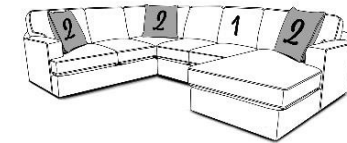

FEATURES

Toss Pillow Types Available:

No fabric restrictions on pillows; leather and vinyl pillows not available

Backs:

Webbing Support, Loose, Poly Fiber Fill in a Channel Bag with Zipper Access

Seats:

Sinuous Wire Support, Block Foam with Poly Fiber Wrap, Ventilated, Reversible*

*Ottoman has attached seat cushion; -05/-06 not reversible

Legs:

1.5", Screw-In Plastic; Ottoman: Black Casters

4R00 Series - Rouse