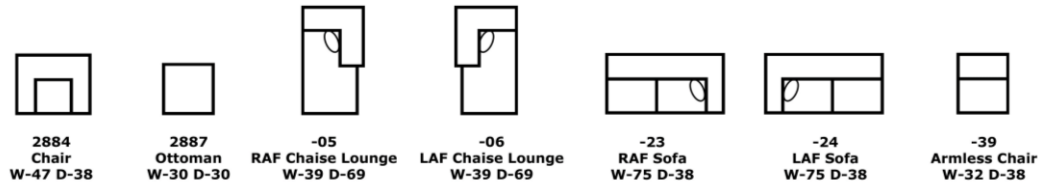

We do our best to provide the most accurate dimensions.
However, as with all handcrafted products, dimensions are approximate.

STATIONARY
November 22, 2023

EAST

2880 Series - Cole

Type 1, 11, 12 & 14 Fabric; Chair & Otto also 22

Style Number and Description	C	D	E	F	G	ADD	Style #	ADD	Toss Pillow Count		CK ADD	FK ADD	DP ADD	VISCO ADD	AIR ADD	PWR ADD	BP ADD	SU	LBS	C	Overall Dimensions		
									#	SIZE											W"	D"	H"
2884 Chair	709	719	729	739	759	19					INCL	39						5	78	36.17	47	38	35
2887 Ottoman	399	409	419	429	439	9												2	32	11.85	30	30	20
2880-05 RAF Chaise Lounge	769	779	789	809	819	19			1	20 x 20	INCL	39	29					8	95	54.51	39	69	35
2880-06 LAF Chaise Lounge	769	779	789	809	819	19			1	20 x 20	INCL	39	29					8	95	54.51	39	69	35
2880-23 RAF Sofa	859	869	879	889	909	19			1	20 x 20	INCL	69	29					8	106	57.73	75	38	35
2880-24 LAF Sofa	859	869	879	889	909	19			1	20 x 20	INCL	69	29					8	106	57.73	75	38	35
2880-39 Armless Chair	439	439	459	459	469	9					INCL	39						3	56	24.63	32	38	35

FEATURES

Toss Pillow Types Available:

Backs:

Seats:

Legs:

No fabric restrictions on pillows; leather and vinyl pillows not available

Sinuous Wire Support, Attached, Block Foam with Poly Fiber Wrap

Sinuous Wire Support, Block Foam with Poly Fiber Wrap with Coils, Tight

1.5", Screw-In Plastic

Components

Popular Configurations

C 1628
D 1648
E 1668
F 1698
G 1728

C 2067
D 2087
E 2127
F 2157
G 2197