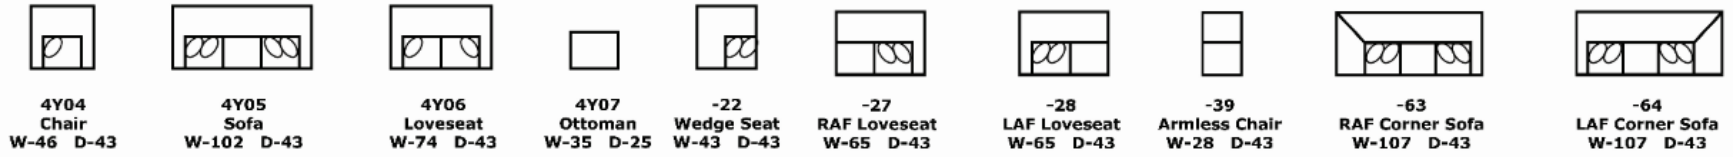

We do our best to provide the most accurate dimensions.
However, as with all handcrafted products, dimensions are approximate.

Components

Popular Configurations