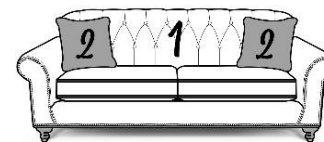

We do our best to provide the most accurate dimensions.
However, as with all handcrafted products, dimensions are approximate.

STATIONARY
November 22, 2023

EAST

5730/5730N Series - Stacy

Type 1, 6, 11 & 14 Fabric; Chair & Otto also 22

Style Number and Description	C	D	E	F	G	ADD	FINISH: SILVER		Welted #	SIZE	CK ADD	FK ADD	DP ADD	VISCO ADD	AIR ADD	PWR ADD	BP ADD	SU	LBS	C	Overall Dimensions		
							Style #	ADD													W"	D"	H"
5734 Chair	709	719	729	739	759	19	5734N	19	29	20 x 20	29	39	49					5	60	35.80	44	38	37
5735 Sofa	1109	1129	1149	1169	1189	29	5735N	29	2	20 x 20	49	69	49					10	121	72.23	90	38	37
5736 Loveseat	1079	1089	1119	1139	1159	29	5736N	29	2	20 x 20	39	49	49					8	100	56.14	69	38	37
5737 Ottoman	379	379	389	399	409	9	5737N	19										1	20	6.47	27	23	18

FEATURES

Toss Pillow Types Available: No fabric restrictions on pillows; leather and vinyl pillows not available
Backs: Sinuous Wire Support, Attached, Block Foam with Poly Fiber Wrap
Seats: Sinuous Wire Support, Block Foam with Poly Fiber Wrap, Ventilated, Reversible*
*Ottoman has attached seat cushion
Legs: Front: 5", Turned Screw-in Wood; Back: 5", Tapered Screw-In Wood

5730/5730N Series - Stacy

6C00 Series - Cooper

Type 1, 2, 6, 11, 12 & 14 Fabric; Chair & Otto also 22

Style Number and Description	C	D	E	F	G	ADD	Style #	ADD	Welted #	SIZE	CK ADD	FK ADD	DP ADD	VISCO ADD	AIR ADD	PWR ADD	BP ADD	SU	LBS	C	Overall Dimensions		
																					W"	D"	H"
6C00-04 Chair & 1/2	859	869	879	889	909	19			1	22 x 22	29	39	29					6	93	41.76	44	41	40
6C05 Sofa	1129	1149	1169	1189	1219	29			2	22 x 22	49	69	89					11	151	80.67	85	41	40
6C06 Loveseat	1099	1119	1139	1159	1179	29			2	22 x 22	39	49	49					8		58.84	62	41	40
6C00-10 Large Ottoman	369	379	389	389	399	9												1	25	8.97	38	24	17

FEATURES

Toss Pillow Types Available: No fabric restrictions on pillows; leather and vinyl pillows not available
Backs: Sinuous Wire Support, Loose, Poly Fiber Fill in a Channel Bag with Zipper Access
Seats: Sinuous Wire Support, Block Foam with Poly Fiber Wrap, Ventilated, Reversible*
*Ottoman has attached seat cushion
Legs: 1.5", Screw-In Plastic; Ottoman has Black Casters