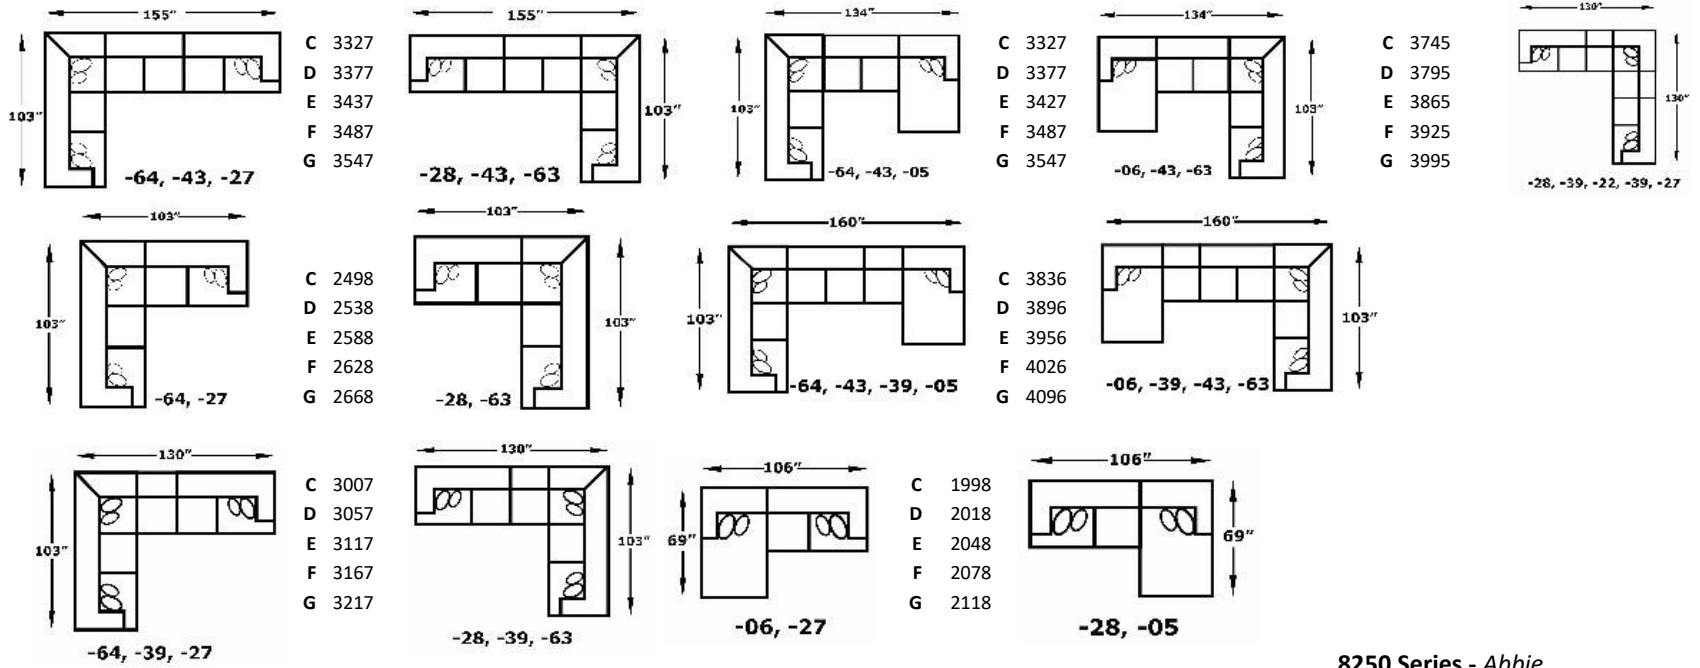

Legs:

1.5", Screw-In Plastic; Ottoman: Black Casters

8250 Series - Abbie

Components

Popular Configurations

8250 Series - Abbie

We do our best to provide the most accurate dimensions.
However, as with all handcrafted products, dimensions are approximate.