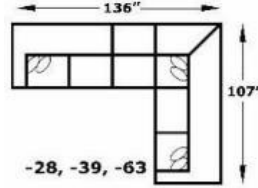

<u>N</u>
C	2528 2586
D	2558 2616
E	2608 2666
F	2658 2716
G	2698 2756