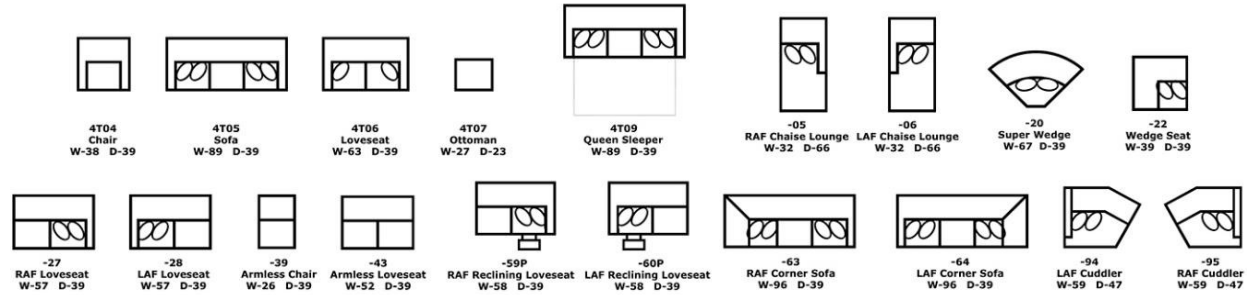

We do our best to provide the most accurate dimensions.
However, as with all handcrafted products, dimensions are approximate.

STATIONARY
November 22, 2023

Components