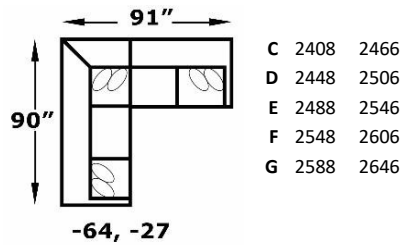

4250/4250N Series - Silas