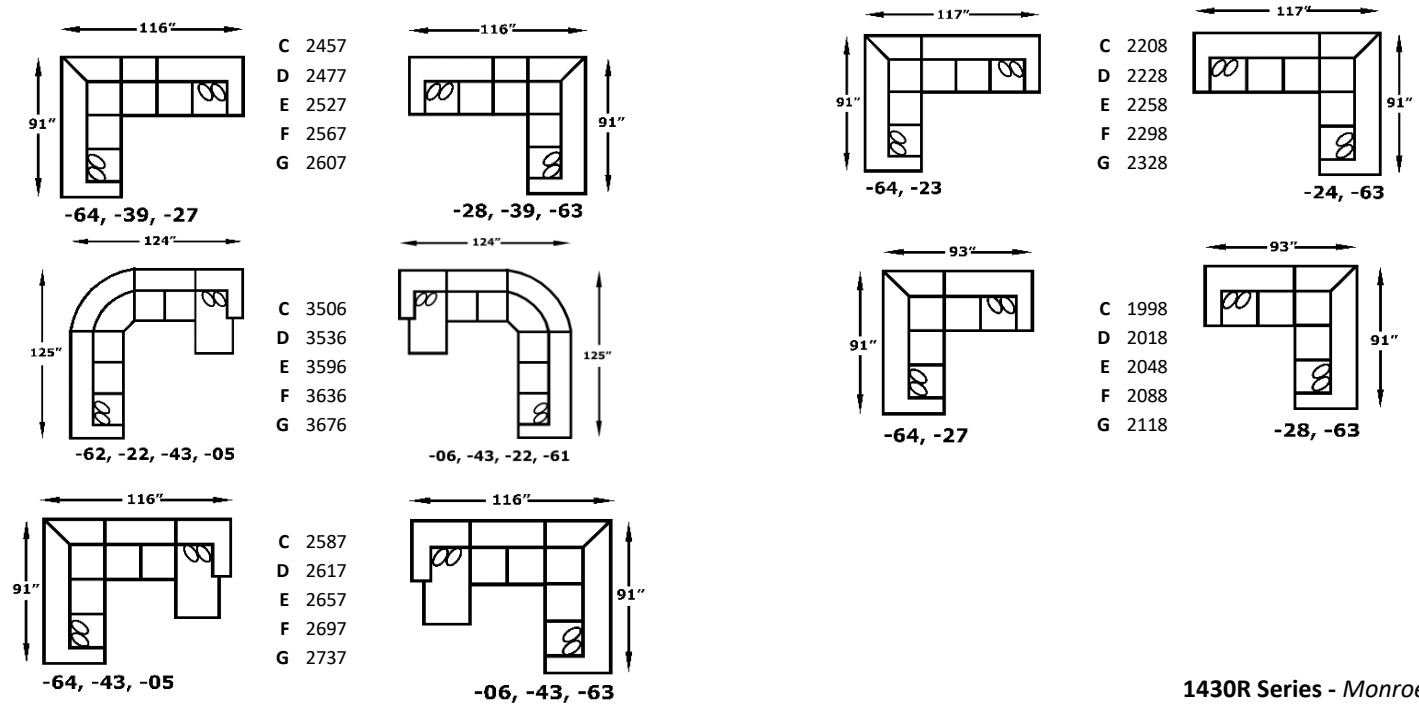

Popular Configurations