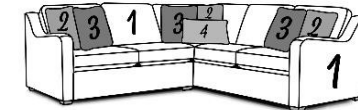

FEATURES

Toss Pillow Types Available:

No fabric restrictions on pillows; leather and vinyl pillows not available

Backs:

Sinuous Wire Support, Semi-Attached, Block Foam with Poly Fiber Wrap with Zipper Access

Seats:

Sinuous Wire Support, Block Foam with Poly Fiber Wrap, Ventilated, Reversible*

*Ottoman has attached seat cushion

Legs:

Front: 4" x 1.25" x 4", Back: 4" x 3.5" x 1.5", Tapered Screw-In Wood

4650 Series - Clayton