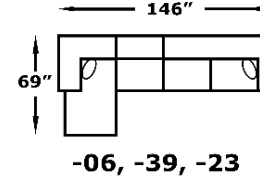

1.5", Screw-In Plastic

2880 Series - Cole

Components

Popular Configurations

C 1628
D 1648
E 1668
F 1698
G 1728

C 2067
D 2087
E 2127
F 2157
G 2197

2880 Series - Cole

We do our best to provide the most accurate dimensions.
However, as with all handcrafted products, dimensions are approximate.