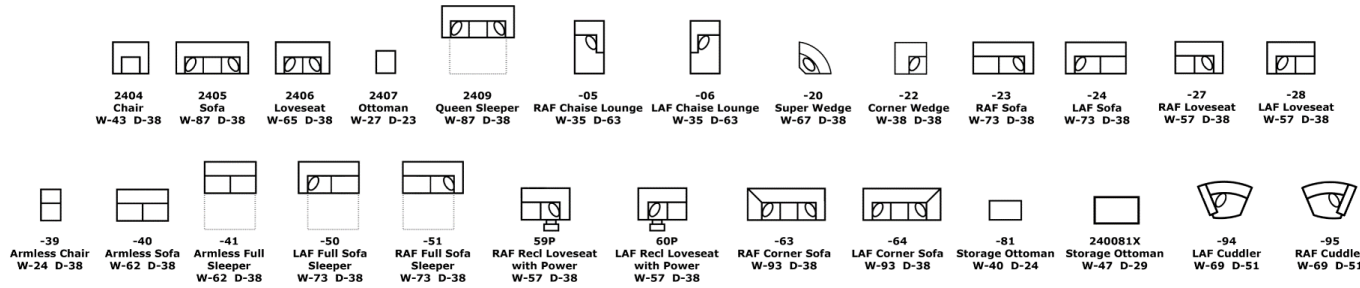

We do our best to provide the most accurate dimensions.
However, as with all handcrafted products, dimensions are approximate.

Components