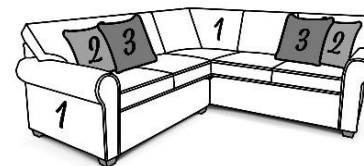

FEATURES

Toss Pillow Types Available:

No fabric restrictions on pillows; leather and vinyl pillows not available

Backs:

Sinuous Wire Support, Loose, Poly Fiber Fill in a Channel Bag with Zipper Access

Seats:

Sinuous Wire Support, Block Foam with Poly Fiber Wrap, Ventilated, Reversible*

*Ottoman has attached seat cushion, -05/-06 not reversible

Legs:

4" x 4" x 2.5", Screw-In Plastic

2630 Series - Charlie