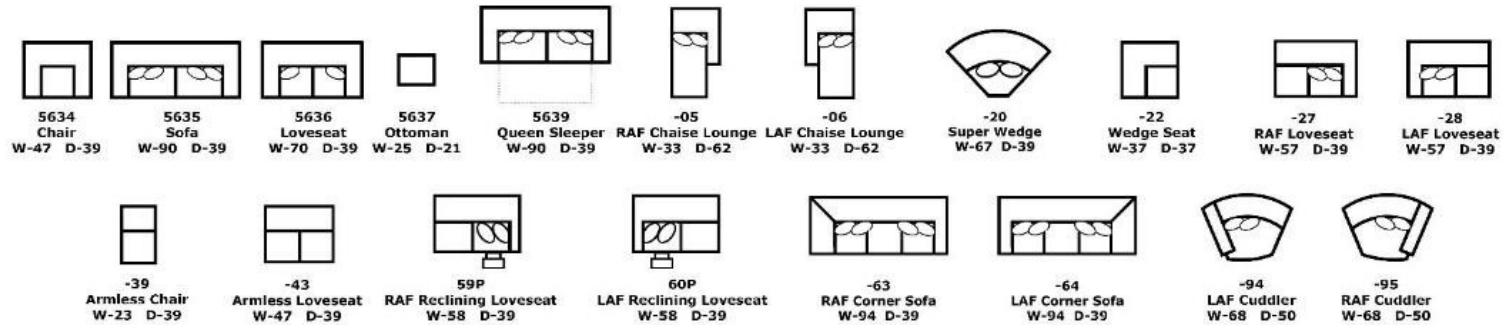

We do our best to provide the most accurate dimensions.
However, as with all handcrafted products, dimensions are approximate.

Components