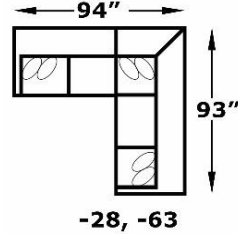

Style Number and Description	C	D	E	F	G	ADD	Nailhead Option		Welted		CK ADD	FK ADD	DP ADD	VISCO ADD	AIR ADD	PWR ADD	BP ADD	SU	LBS	C	Overall Dimensions		
							Style #	ADD	#	SIZE											W"	D"	H"
3K04 Chair	729	729	749	759	779	19			1	20 x 20	29	39	29					4	65	29.25	35	38	38
3K05 Sofa	1179	1189	1219	1239	1259	29			4	20 x 20	49	69	89					10	122	71.03	85	38	38
3K06 Loveseat	1139	1159	1179	1209	1229	29			2	20 x 20	39	49	49					7	96	49.30	59	38	38
3K07 Ottoman	289	299	309	319	329	9												1	16	6.47	27	23	18
3K00-22 Wedge Seat	679	689	709	719	729	19			2	20 x 20	29	39	49					4	64	31.75	38	38	38
3K00-27 RAF Loveseat	849	869	889	909	929	29			2	20 x 20	39	49	49					7	87	47.63	57	38	38
3K00-28 LAF Loveseat	849	869	889	909	929	29			2	20 x 20	39	49	49					7	87	47.63	57	38	38
3K00-39 Armless Chair	459	469	489	499	509	19					29	39						3	41	21.73	26	38	38
3K00-63 RAF Corner Sofa	1279	1299	1329	1349	1369	29			4	20 x 20	49	69	89					11	140	77.72	93	38	38
3K00-64 LAF Corner Sofa	1279	1299	1329	1349	1369	29			4	20 x 20	49	69	89					11	140	77.72	93	38	38

Seats:

Sinuous Wire Support, Block Foam with Poly Fiber Wrap, Ventilated, Reversible*

*Ottoman has attached seat cushion

Legs:

1.5" x 2.43" x 6", Screw-In Wood

3K00 - Kylie

We do our best to provide the most accurate dimensions.
However, as with all handcrafted products, dimensions are approximate.

Components

Popular Configurations

- C 2128
- D 2168
- E 2218
- F 2258
- G 2298

- C 2587
- D 2637
- E 2707
- F 2757
- G 2807

- C 3295
- D 3365
- E 3465
- F 3535
- G 3605

3K00 - Kylie

We do our best to provide the most accurate dimensions.
However, as with all handcrafted products, dimensions are approximate.