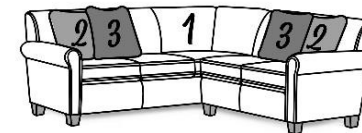

FEATURES

Toss Pillow Types Available: No fabric restrictions on pillows; leather and vinyl pillows not available
Backs: Sinuous Wire Support, Attached, Block Foam with Poly Fiber Wrap
Seats: Sinuous Wire Support, Block Foam with Poly Fiber Wrap, Ventilated, Reversible*
*Ottoman has attached seat cushion
Legs: 3.625" x 4", Screw-In Wood

4630 Series - Angie