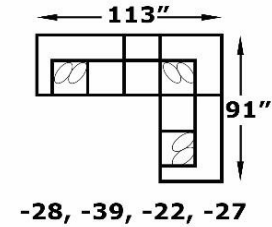

4250/4250N Series - Silas