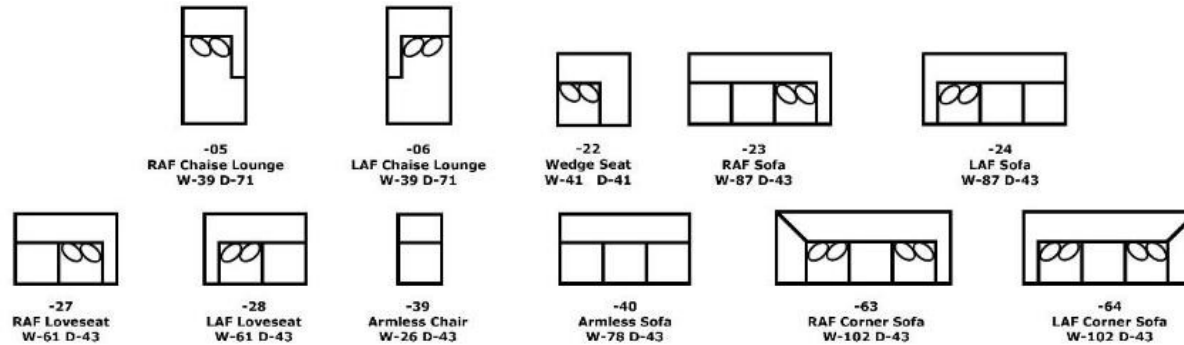

Legs:

4", Screw-In Wood

7K00/7K00N Series - Luckenbach

We do our best to provide the most accurate dimensions.
However, as with all handcrafted products, dimensions are approximate.

Components

Popular Configurations