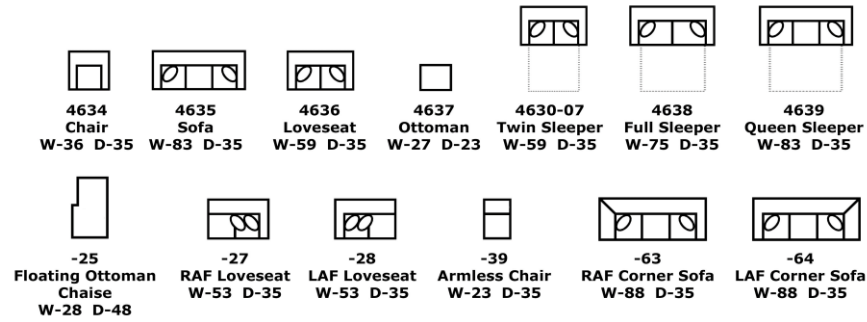

We do our best to provide the most accurate dimensions.
However, as with all handcrafted products, dimensions are approximate.

Components