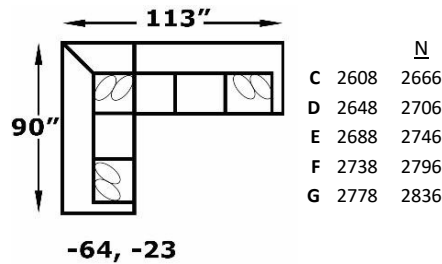

4250/4250N Series - Silas