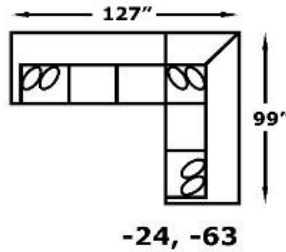

We do our best to provide the most accurate dimensions.
However, as with all handcrafted products, dimensions are approximate.

STATIONARY
November 22, 2023

Components

3G00/3G00N Series - Abbott

We do our best to provide the most accurate dimensions.
However, as with all handcrafted products, dimensions are approximate.

STATIONARY
November 22, 2023

EAST

3K00 - Kylie

Type 1, 6, 11, 12 & 14 Fabric; Chair & Otto also 22

Style Number and Description	C	D	E	F	G	ADD	Nailhead Option		Welted		CK ADD	FK ADD	DP ADD	VISCO ADD	AIR ADD	PWR ADD	BP ADD	SU	LBS	C	Overall Dimensions		
							Style #	ADD	#	SIZE											W"	D"	H"
3K04 Chair	729	729	749	759	779	19			1	20 x 20	29	39	29					4	65	29.25	35	38	38
3K05 Sofa	1179	1189	1219	1239	1259	29			4	20 x 20	49	69	89					10	122	71.03	85	38	38
3K06 Loveseat	1139	1159	1179	1209	1229	29			2	20 x 20	39	49	49					7	96	49.30	59	38	38
3K07 Ottoman	289	299	309	319	329	9												1	16	6.47	27	23	18
3K00-22 Wedge Seat	679	689	709	719	729	19			2	20 x 20	29	39	49					4	64	31.75	38	38	38
3K00-27 RAF Loveseat	849	869	889	909	929	29			2	20 x 20	39	49	49					7	87	47.63	57	38	38
3K00-28 LAF Loveseat	849	869	889	909	929	29			2	20 x 20	39	49	49					7	87	47.63	57	38	38
3K00-39 Armless Chair	459	469	489	499	509	19					29	39						3	41	21.73	26	38	38
3K00-63 RAF Corner Sofa	1279	1299	1329	1349	1369	29			4	20 x 20	49	69	89					11	140	77.72	93	38	38
3K00-64 LAF Corner Sofa	1279	1299	1329	1349	1369	29			4	20 x 20	49	69	89					11	140	77.72	93	38	38

FEATURES

Toss Pillow Types Available:

No fabric restrictions on pillows; leather and vinyl pillows not available

Backs:

Sinuous Wire Support, Semi-attached, Poly Fiber Fill in a Channel Bag, Zipper Access

Seats:

Sinuous Wire Support, Block Foam with Poly Fiber Wrap, Ventilated, Reversible*

*Ottoman has attached seat cushion

Legs:

1.5" x 2.43" x 6", Screw-In Wood

3K00 - Kylie