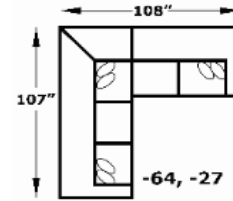

<u>N</u>
C	2528 2586
D	2558 2616
E	2608 2666
F	2658 2716
G	2698 2756