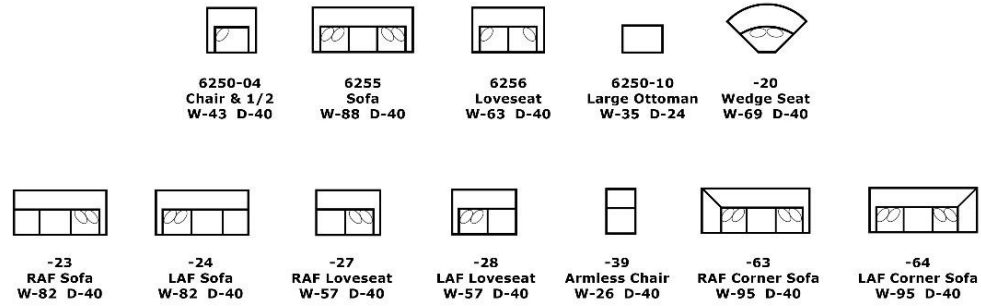

We do our best to provide the most accurate dimensions.
However, as with all handcrafted products, dimensions are approximate.

STATIONARY
November 22, 2023

Components