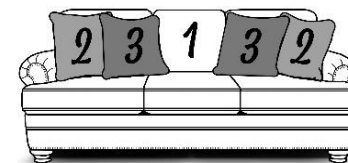

We do our best to provide the most accurate dimensions.
However, as with all handcrafted products, dimensions are approximate.

STATIONARY
November 22, 2023

EAST

5Q00/5Q00N Series - Reed

Type 1, 6, 11 & 14 Fabric; Chair & Otto also 22

Style Number and Description	C	D	E	F	G	ADD	FINISH: BRASS		Weltd		CK ADD	FK ADD	DP ADD	VISCO ADD	AIR ADD	PWR ADD	BP ADD	SU	LBS	C	Overall Dimensions		
							Style #	ADD	#	SIZE											W"	D"	H"
5Q04 Chair	789	799	819	829	839	19	5Q04N	29	1	20 x 20	29	39	29					5	79	35.37	41	40	38
5Q05 Sofa	1289	1309	1329	1359	1379	29	5Q05N	29	2	22 x 22	49	69	89					10	128	74.65	86	40	38
5Q06 Loveseat	1259	1279	1299	1319	1349	29	5Q06N	29	2	20 x 20	39	49	49					8	100	54.90	63	40	38
5Q07 Ottoman	449	449	459	469	479	9	5Q07N	29										1	36	8.07	31	25	18

FEATURES

1. **Toss Pillow Types Available:** No fabric restrictions on pillows; leather and vinyl pillows not available
2. **Backs:** Sinuous Wire Support, Attached, Block Foam with Poly Fiber Cap
3. **Seats:** Sinuous Wire Support, Block Foam with Poly Fiber Wrap, Ventilated, Reversible*
   *Ottoman has attached seat cushion
4. **Legs:** Front: 6" x 3.5", Turned Screw-In Wood; Back: 2.5" x 3.5", Tapered Screw-In Wood

5Q00/5Q00N Series - Reed

5S00 Series - Dolly

Type 1, 6, 11, 12 & 14 Fabric

Style Number and Description	C	D	E	F	G	ADD	Style #	ADD	Weltd		CK ADD	FK ADD	DP ADD	VISCO ADD	AIR ADD	PWR ADD	BP ADD	SU	LBS	C	Overall Dimensions		
									#	SIZE											W"	D"	H"
5S00-05 RAF Chaise Lounge	1009	1019	1039	1049	1059	19			1	25 x 25	29	39	29					9	115	64.93	42	69	39
5S00-06 LAF Chaise Lounge	1009	1019	1039	1049	1059	19			1	25 x 25	29	39	29					9	115	64.93	42	69	39
5S00-20 Super Wedge	909	909	919	929	939	9			1	25 x 25	29	39	29					9	88	63.65	71	40	39
5S00-27 RAF Loveseat	989	999	1019	1029	1039	19			1	25 x 25	39	49	29					8	102	57.33	64	40	39
5S00-28 LAF Loveseat	989	999	1019	1029	1039	19			1	25 x 25	39	49	29					8	102	57.33	64	40	39
5S00-39 Armless Chair	489	489	499	509	519	9					29	39						3	49	23.47	26	40	39
5S00-43 Armless Loveseat	789	799	819	829	839	19					39	49						6	82	46.94	52	40	39
5S00-63 RAF Corner Sofa	1549	1559	1589	1609	1629	29			2	25 x 25	49	69	49					13	167	93.44	104	40	39
5S00-64 LAF Corner Sofa	1549	1559	1589	1609	1629	29			2	25 x 25	49	69	49					13	167	93.44	104	40	39

FEATURES

1. **Toss Pillow Types Available:** No fabric restrictions on pillows; leather and vinyl pillows not available
2. **Backs:** Webbing Support, Loose, Poly Fiber Fill with Zipper Access
3. **Seats:** Sinuous Wire Support, Block Foam with Poly Fiber Wrap, Ventilated, Reversible
4. **Legs:** 1.5", Screw-In Plastic