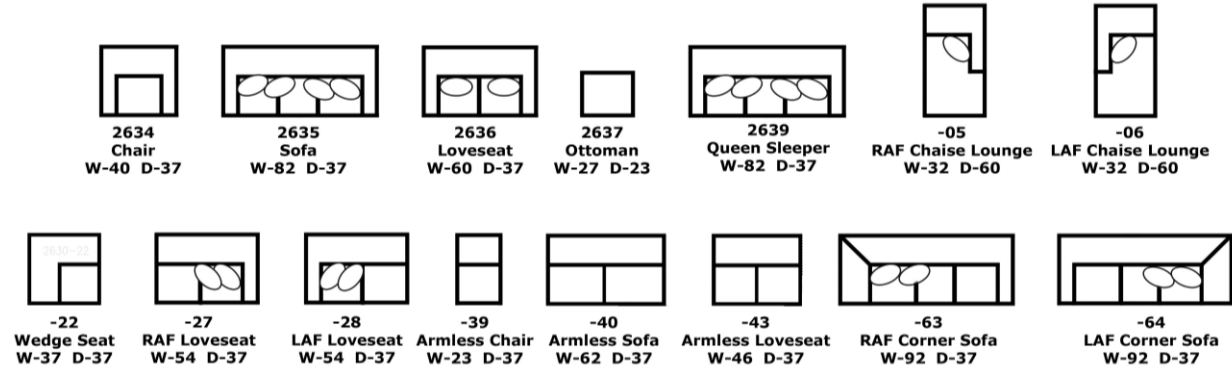

We do our best to provide the most accurate dimensions.
However, as with all handcrafted products, dimensions are approximate.

Components