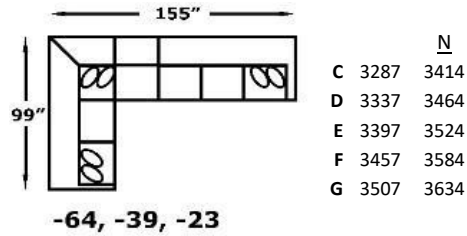

We do our best to provide the most accurate dimensions.
However, as with all handcrafted products, dimensions are approximate.

STATIONARY
November 22, 2023

Components

3G00/3G00N Series - Abbott

We do our best to provide the most accurate dimensions.
However, as with all handcrafted products, dimensions are approximate.

STATIONARY
November 22, 2023

EAST

3K00 - Kylie

Type 1, 6, 11, 12 & 14 Fabric; Chair & Otto also 22

Style Number and Description	C	D	E	F	G	ADD	Nailhead Option		Welted		CK ADD	FK ADD	DP ADD	VISCO ADD	AIR ADD	PWR ADD	BP ADD	SU	LBS	C	Overall Dimensions		
							Style #	ADD	#	SIZE											W"	D"	H"
3K04 Chair	729	729	749	759	779	19			1	20 x 20	29	39	29					4	65	29.25	35	38	38
3K05 Sofa	1179	1189	1219	1239	1259	29			4	20 x 20	49	69	89					10	122	71.03	85	38	38
3K06 Loveseat	1139	1159	1179	1209	1229	29			2	20 x 20	39	49	49					7	96	49.30	59	38	38
3K07 Ottoman	289	299	309	319	329	9												1	16	6.47	27	23	18
3K00-22 Wedge Seat	679	689	709	719	729	19			2	20 x 20	29	39	49					4	64	31.75	38	38	38
3K00-27 RAF Loveseat	849	869	889	909	929	29			2	20 x 20	39	49	49					7	87	47.63	57	38	38
3K00-28 LAF Loveseat	849	869	889	909	929	29			2	20 x 20	39	49	49					7	87	47.63	57	38	38
3K00-39 Armless Chair	459	469	489	499	509	19					29	39						3	41	21.73	26	38	38
3K00-63 RAF Corner Sofa	1279	1299	1329	1349	1369	29			4	20 x 20	49	69	89					11	140	77.72	93	38	38
3K00-64 LAF Corner Sofa	1279	1299	1329	1349	1369	29			4	20 x 20	49	69	89					11	140	77.72	93	38	38

FEATURES

Toss Pillow Types Available:

No fabric restrictions on pillows; leather and vinyl pillows not available

Backs:

Sinuous Wire Support, Semi-attached, Poly Fiber Fill in a Channel Bag, Zipper Access

Seats:

Sinuous Wire Support, Block Foam with Poly Fiber Wrap, Ventilated, Reversible*

*Ottoman has attached seat cushion

Legs:

1.5" x 2.43" x 6", Screw-In Wood

3K00 - Kylie