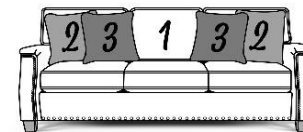

We do our best to provide the most accurate dimensions.
However, as with all handcrafted products, dimensions are approximate.

STATIONARY
November 22, 2023

EAST

5300/5300N Series - Salem

Type 1, 6, 11 & 14 Fabric; Chair & Otto also 22

ALSO AVAILABLE IN LEATHER. PLEASE SEE THE 5300AL/5300ALN IN THE LEATHER SECTION.

Style Number and Description	C	D	E	F	G	ADD	FINISH: BRASS		Welted #	SIZE	CK ADD	FK ADD	DP ADD	VISCO ADD	AIR ADD	PWR ADD	BP ADD	SU	LBS	C	Overall Dimensions		
							Style #	ADD													W"	D"	H"
5304 Chair	849	849	869	879	899	19	5304N	19			29	39						4	70	31.69	39	39	36
5305 Sofa	1279	1299	1329	1349	1369	29	5305N	49	4	20 x 20	49	69	89					10	144	71.50	88	39	36
5306 Loveseat	1249	1269	1289	1309	1339	29	5306N	49	2	20 x 20	39	49	49					7	104	52.00	64	39	36
5307 Ottoman	339	339	349	359	369	9	5307N	19										1	22	6.47	27	23	18

FEATURES

Toss Pillow Types Available: No fabric restrictions on pillows; leather and vinyl pillows not available
Backs: Sinuous Wire Support, Semi-Attached, Block Foam with Poly Fiber Wrap
Seats: Sinuous Wire Support, Block Foam with Poly Fiber Wrap, Ventilated, Reversible*
*Ottomans have attached seat cushions
Legs: 3.75" x 2.75" x 3.75" , Screw-In Wood

5300/5300N Series - Salem

5380 Series - Weaver

Type 1, 6, 11 & 14 Fabric; Chair also 22

Style Number and Description	C	D	E	F	G	ADD	Style #	ADD	Welted #	SIZE	CK ADD	FK ADD	DP ADD	VISCO ADD	AIR ADD	PWR ADD	BP ADD	SU	LBS	C	Overall Dimensions		
																					W"	D"	H"
5384 Chair	659	669	679	689	709	19					29	39						4	67	30.11	38	38	37
5385 Sofa	1069	1089	1109	1139	1159	29			2	17 x 17	49	69	49					9	118	64.24	80	38	37
5386 Loveseat	1039	1059	1079	1099	1129	29			2	17 x 17	39	49	49					7	93	47.37	59	38	37

FEATURES

Toss Pillow Types Available: No fabric restrictions on pillows; leather and vinyl pillows not available
Backs: Sinuous Wire Support, Semi-Attached, Block Foam with Poly Fiber Wrap
Seats: Sinuous Wire Support, Block Foam with Poly Fiber Wrap, Ventilated, Reversible
Legs: 3.75" x 2.5" x 5", Tapered Screw-In Wood