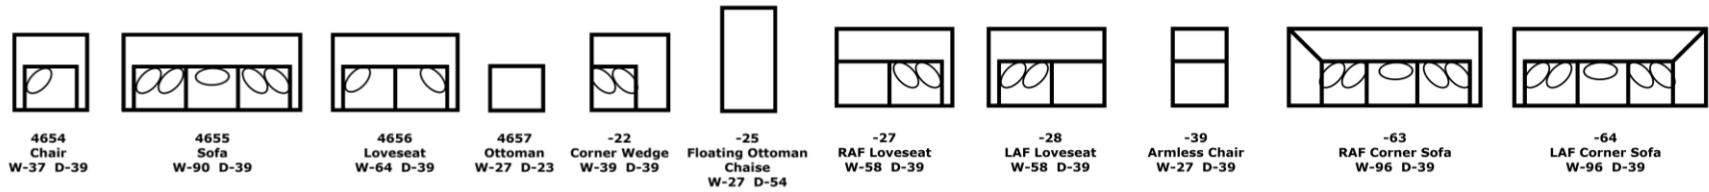

We do our best to provide the most accurate dimensions.
However, as with all handcrafted products, dimensions are approximate.

Components