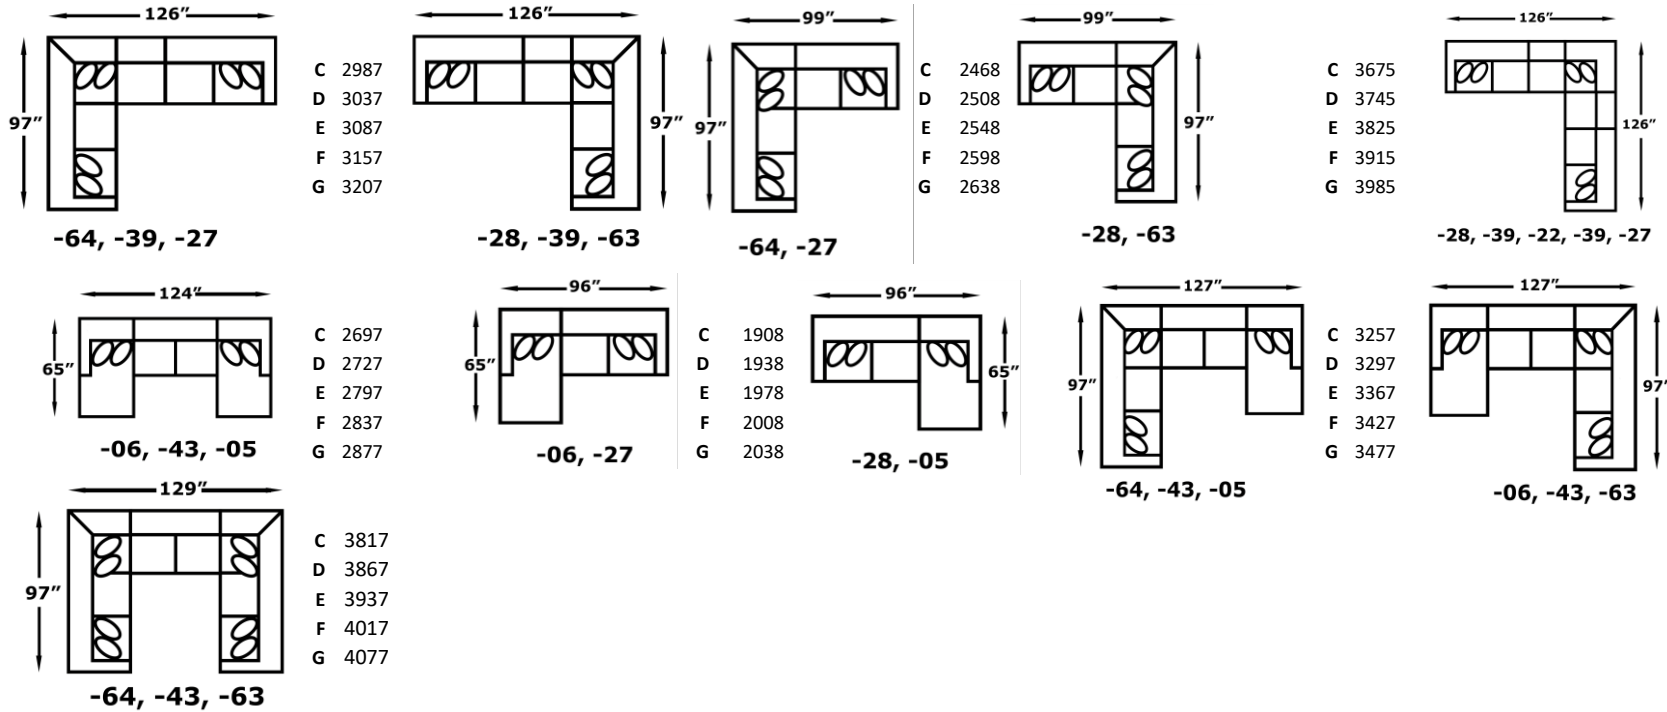

Popular Configurations