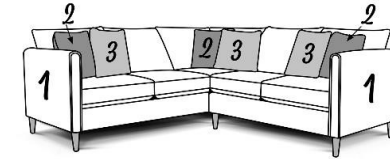

STATIONARY
November 22, 2023

EAST

3K00 - Kylie

Type 1, 6, 11, 12 & 14 Fabric; Chair & Otto also 22

Style Number and Description	C	D	E	F	G	ADD	Nailhead Option		Welted		CK ADD	FK ADD	DP ADD	VISCO ADD	AIR ADD	PWR ADD	BP ADD	SU	LBS	C	Overall Dimensions		
							Style #	ADD	#	SIZE											W"	D"	H"
3K04 Chair	729	729	749	759	779	19			1	20 x 20	29	39	29					4	65	29.25	35	38	38
3K05 Sofa	1179	1189	1219	1239	1259	29			4	20 x 20	49	69	89					10	122	71.03	85	38	38
3K06 Loveseat	1139	1159	1179	1209	1229	29			2	20 x 20	39	49	49					7	96	49.30	59	38	38
3K07 Ottoman	289	299	309	319	329	9												1	16	6.47	27	23	18
3K00-22 Wedge Seat	679	689	709	719	729	19			2	20 x 20	29	39	49					4	64	31.75	38	38	38
3K00-27 RAF Loveseat	849	869	889	909	929	29			2	20 x 20	39	49	49					7	87	47.63	57	38	38
3K00-28 LAF Loveseat	849	869	889	909	929	29			2	20 x 20	39	49	49					7	87	47.63	57	38	38
3K00-39 Armless Chair	459	469	489	499	509	19					29	39						3	41	21.73	26	38	38
3K00-63 RAF Corner Sofa	1279	1299	1329	1349	1369	29			4	20 x 20	49	69	89					11	140	77.72	93	38	38
3K00-64 LAF Corner Sofa	1279	1299	1329	1349	1369	29			4	20 x 20	49	69	89					11	140	77.72	93	38	38

FEATURES

Toss Pillow Types Available:

No fabric restrictions on pillows; leather and vinyl pillows not available

Backs:

Sinuous Wire Support, Semi-attached, Poly Fiber Fill in a Channel Bag, Zipper Access

Seats:

Sinuous Wire Support, Block Foam with Poly Fiber Wrap, Ventilated, Reversible*

*Ottoman has attached seat cushion

Legs:

1.5" x 2.43" x 6", Screw-In Wood

3K00 - Kylie