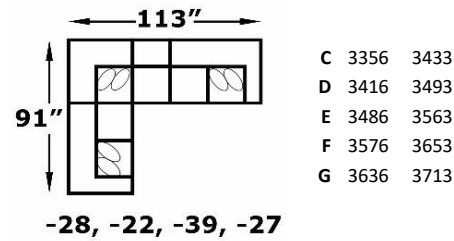

4250/4250N Series - Silas