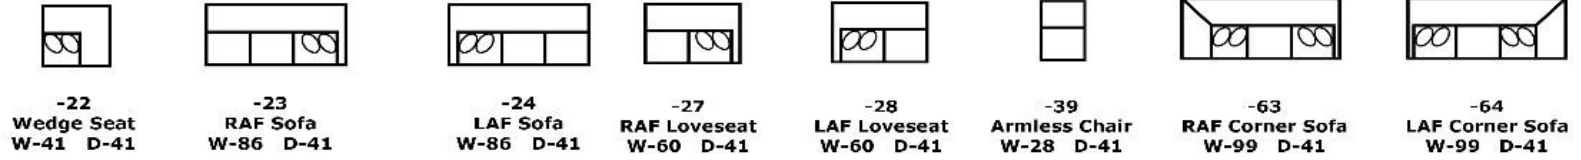

We do our best to provide the most accurate dimensions.
However, as with all handcrafted products, dimensions are approximate.

STATIONARY
November 22, 2023

Components

3G00/3G00N Series - Abbott

We do our best to provide the most accurate dimensions.
However, as with all handcrafted products, dimensions are approximate.

STATIONARY
November 22, 2023

EAST

3K00 - Kylie

Type 1, 6, 11, 12 & 14 Fabric; Chair & Otto also 22

Style Number and Description	C	D	E	F	G	ADD	Nailhead Option		Welted		CK ADD	FK ADD	DP ADD	VISCO ADD	AIR ADD	PWR ADD	BP ADD	SU	LBS	C	Overall Dimensions		
							Style #	ADD	#	SIZE											W"	D"	H"
3K04 Chair	729	729	749	759	779	19			1	20 x 20	29	39	29					4	65	29.25	35	38	38
3K05 Sofa	1179	1189	1219	1239	1259	29			4	20 x 20	49	69	89					10	122	71.03	85	38	38
3K06 Loveseat	1139	1159	1179	1209	1229	29			2	20 x 20	39	49	49					7	96	49.30	59	38	38
3K07 Ottoman	289	299	309	319	329	9												1	16	6.47	27	23	18
3K00-22 Wedge Seat	679	689	709	719	729	19			2	20 x 20	29	39	49					4	64	31.75	38	38	38
3K00-27 RAF Loveseat	849	869	889	909	929	29			2	20 x 20	39	49	49					7	87	47.63	57	38	38
3K00-28 LAF Loveseat	849	869	889	909	929	29			2	20 x 20	39	49	49					7	87	47.63	57	38	38
3K00-39 Armless Chair	459	469	489	499	509	19					29	39						3	41	21.73	26	38	38
3K00-63 RAF Corner Sofa	1279	1299	1329	1349	1369	29			4	20 x 20	49	69	89					11	140	77.72	93	38	38
3K00-64 LAF Corner Sofa	1279	1299	1329	1349	1369	29			4	20 x 20	49	69	89					11	140	77.72	93	38	38

FEATURES

Toss Pillow Types Available:

No fabric restrictions on pillows; leather and vinyl pillows not available

Backs:

Sinuous Wire Support, Semi-attached, Poly Fiber Fill in a Channel Bag, Zipper Access

Seats:

Sinuous Wire Support, Block Foam with Poly Fiber Wrap, Ventilated, Reversible*

*Ottoman has attached seat cushion

Legs:

1.5" x 2.43" x 6", Screw-In Wood

3K00 - Kylie