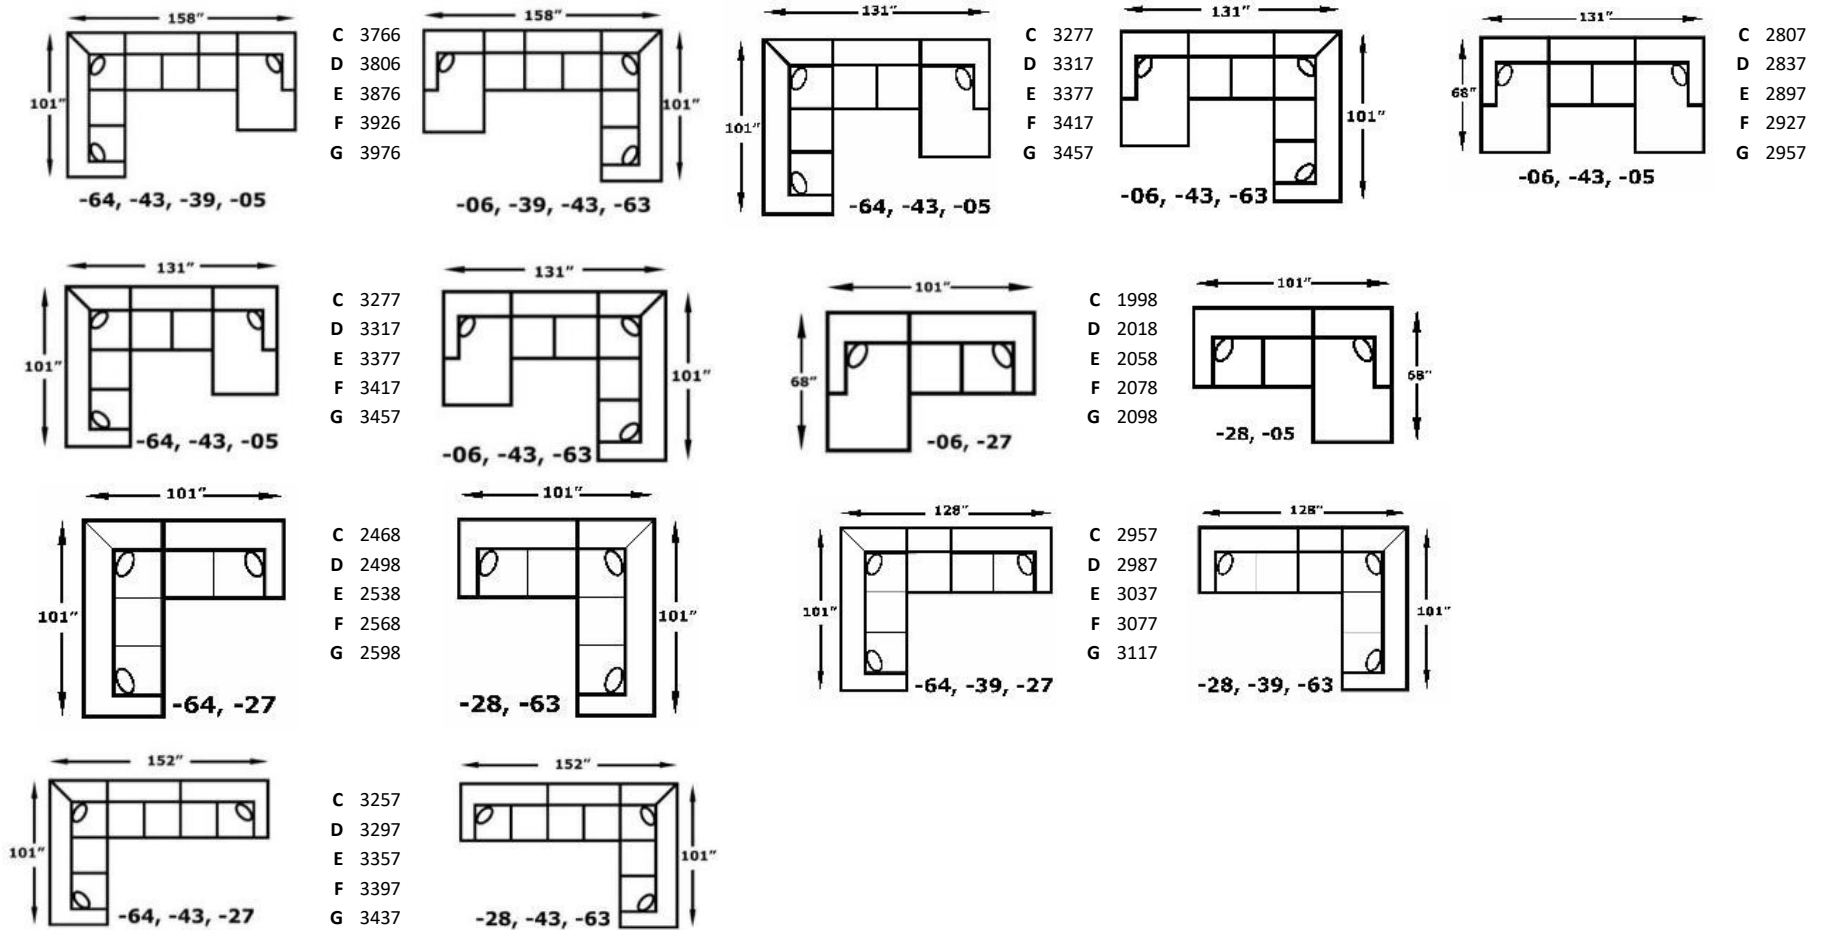

*Ottoman has attached seat cushion; -05/-06 not reversible

Legs:

1.5", Screw-In Plastic; Ottoman: Black Casters

4R00 Series - Rouse

Components

Popular Configurations

We do our best to provide the most accurate dimensions.
However, as with all handcrafted products, dimensions are approximate.