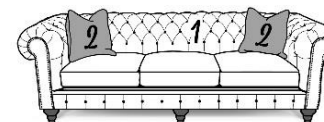

FEATURES

1. **Toss Pillow Types Available:** No fabric restrictions on pillows; leather and vinyl pillows not available
2. **Backs:** Sinuous Wire Support, Attached, Block Foam with Poly Fiber Wrap
3. **Seats:** Sinuous Wire Support w/Frame Coil, Block Foam & Feather Blend in a Muslin Bag, Ventilated, Reversible*
   *Ottoman has attached seat cushion
4. **Legs:** 4.5" x 5.25", Turned Screw-In Wood

2R00 Series - Rondell