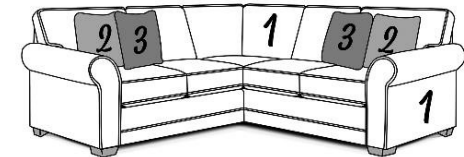

FEATURES

- **Toss Pillow Types Available:** No fabric restrictions on pillows; leather and vinyl pillows not available
- **Backs:** Sinuous Wire Support, Semi-Attached, Poly Fiber Fill in a Channel Bag with Zipper Access
- **Seats:** Sinuous Wire Support, Block Foam with Poly Fiber Wrap, Ventilated, Reversible*
  *Ottoman has attached seat cushion, -05/-06 & -94/-95 not reversible
- **Legs:** 6" x 6" x 2.5". Pyramid Bolt-on Wood
  -59P/-60P: (4) - Staple-on glides

5630 Series - Brantley