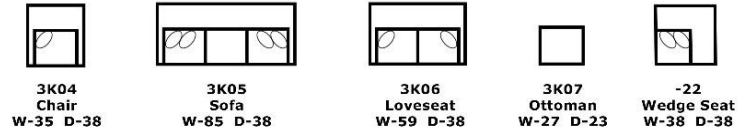

Seats:

Sinuous Wire Support, Block Foam with Poly Fiber Wrap, Ventilated, Reversible*

*Ottoman has attached seat cushion

Legs:

1.5" x 2.43" x 6", Screw-In Wood

3K00 - Kylie

We do our best to provide the most accurate dimensions.
However, as with all handcrafted products, dimensions are approximate.

Components

Popular Configurations

- C 2128
- D 2168
- E 2218
- F 2258
- G 2298

- C 2587
- D 2637
- E 2707
- F 2757
- G 2807

- C 3295
- D 3365
- E 3465
- F 3535
- G 3605

3K00 - Kylie

We do our best to provide the most accurate dimensions.
However, as with all handcrafted products, dimensions are approximate.