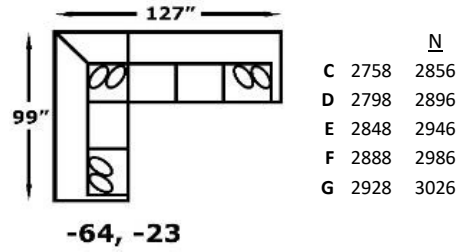

We do our best to provide the most accurate dimensions.
However, as with all handcrafted products, dimensions are approximate.

STATIONARY
November 22, 2023

Components

3G00/3G00N Series - Abbott

We do our best to provide the most accurate dimensions.
However, as with all handcrafted products, dimensions are approximate.

STATIONARY
November 22, 2023

EAST

3K00 - Kylie

Type 1, 6, 11, 12 & 14 Fabric; Chair & Otto also 22

Style Number and Description	C	D	E	F	G	ADD	Nailhead Option		Welted		CK ADD	FK ADD	DP ADD	VISCO ADD	AIR ADD	PWR ADD	BP ADD	SU	LBS	C	Overall Dimensions		
							Style #	ADD	#	SIZE											W"	D"	H"
3K04 Chair	729	729	749	759	779	19			1	20 x 20	29	39	29					4	65	29.25	35	38	38
3K05 Sofa	1179	1189	1219	1239	1259	29			4	20 x 20	49	69	89					10	122	71.03	85	38	38
3K06 Loveseat	1139	1159	1179	1209	1229	29			2	20 x 20	39	49	49					7	96	49.30	59	38	38
3K07 Ottoman	289	299	309	319	329	9												1	16	6.47	27	23	18
3K00-22 Wedge Seat	679	689	709	719	729	19			2	20 x 20	29	39	49					4	64	31.75	38	38	38
3K00-27 RAF Loveseat	849	869	889	909	929	29			2	20 x 20	39	49	49					7	87	47.63	57	38	38
3K00-28 LAF Loveseat	849	869	889	909	929	29			2	20 x 20	39	49	49					7	87	47.63	57	38	38
3K00-39 Armless Chair	459	469	489	499	509	19					29	39						3	41	21.73	26	38	38
3K00-63 RAF Corner Sofa	1279	1299	1329	1349	1369	29			4	20 x 20	49	69	89					11	140	77.72	93	38	38
3K00-64 LAF Corner Sofa	1279	1299	1329	1349	1369	29			4	20 x 20	49	69	89					11	140	77.72	93	38	38

FEATURES

Toss Pillow Types Available:

No fabric restrictions on pillows; leather and vinyl pillows not available

Backs:

Sinuous Wire Support, Semi-attached, Poly Fiber Fill in a Channel Bag, Zipper Access

Seats:

Sinuous Wire Support, Block Foam with Poly Fiber Wrap, Ventilated, Reversible*

*Ottoman has attached seat cushion

Legs:

1.5" x 2.43" x 6", Screw-In Wood

3K00 - Kylie