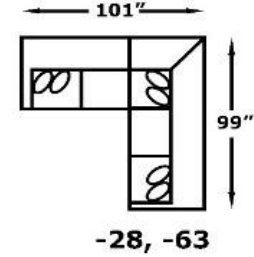

We do our best to provide the most accurate dimensions.
However, as with all handcrafted products, dimensions are approximate.

STATIONARY
November 22, 2023

Components

3G00/3G00N Series - Abbott

We do our best to provide the most accurate dimensions.
However, as with all handcrafted products, dimensions are approximate.

STATIONARY
November 22, 2023

EAST

3K00 - Kylie

Type 1, 6, 11, 12 & 14 Fabric; Chair & Otto also 22

Style Number and Description	C	D	E	F	G	ADD	Nailhead Option		Welted		CK ADD	FK ADD	DP ADD	VISCO ADD	AIR ADD	PWR ADD	BP ADD	SU	LBS	C	Overall Dimensions		
							Style #	ADD	#	SIZE											W"	D"	H"
3K04 Chair	729	729	749	759	779	19			1	20 x 20	29	39	29					4	65	29.25	35	38	38
3K05 Sofa	1179	1189	1219	1239	1259	29			4	20 x 20	49	69	89					10	122	71.03	85	38	38
3K06 Loveseat	1139	1159	1179	1209	1229	29			2	20 x 20	39	49	49					7	96	49.30	59	38	38
3K07 Ottoman	289	299	309	319	329	9												1	16	6.47	27	23	18
3K00-22 Wedge Seat	679	689	709	719	729	19			2	20 x 20	29	39	49					4	64	31.75	38	38	38
3K00-27 RAF Loveseat	849	869	889	909	929	29			2	20 x 20	39	49	49					7	87	47.63	57	38	38
3K00-28 LAF Loveseat	849	869	889	909	929	29			2	20 x 20	39	49	49					7	87	47.63	57	38	38
3K00-39 Armless Chair	459	469	489	499	509	19					29	39						3	41	21.73	26	38	38
3K00-63 RAF Corner Sofa	1279	1299	1329	1349	1369	29			4	20 x 20	49	69	89					11	140	77.72	93	38	38
3K00-64 LAF Corner Sofa	1279	1299	1329	1349	1369	29			4	20 x 20	49	69	89					11	140	77.72	93	38	38

FEATURES

Toss Pillow Types Available:

No fabric restrictions on pillows; leather and vinyl pillows not available

Backs:

Sinuous Wire Support, Semi-attached, Poly Fiber Fill in a Channel Bag, Zipper Access

Seats:

Sinuous Wire Support, Block Foam with Poly Fiber Wrap, Ventilated, Reversible*

*Ottoman has attached seat cushion

Legs:

1.5" x 2.43" x 6", Screw-In Wood

3K00 - Kylie