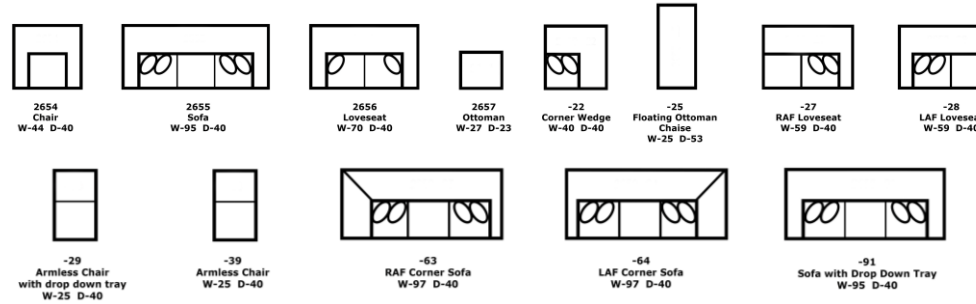

We do our best to provide the most accurate dimensions.
However, as with all handcrafted products, dimensions are approximate.

STATIONARY
November 22, 2023

Components