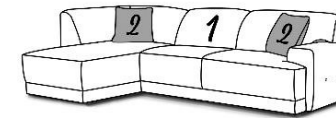

We do our best to provide the most accurate dimensions.
However, as with all handcrafted products, dimensions are approximate.

STATIONARY
November 22, 2023

EAST

2880 Series - Cole

Type 1, 11, 12 & 14 Fabric; Chair & Otto also 22

Style Number and Description	C	D	E	F	G	ADD	Style #	ADD	Toss Pillow Count		CK ADD	FK ADD	DP ADD	VISCO ADD	AIR ADD	PWR ADD	BP ADD	SU	LBS	C	Overall Dimensions		
									#	SIZE											W"	D"	H"
2884 Chair	709	719	729	739	759	19					INCL	39						5	78	36.17	47	38	35
2887 Ottoman	399	409	419	429	439	9												2	32	11.85	30	30	20
2880-05 RAF Chaise Lounge	769	779	789	809	819	19			1	20 x 20	INCL	39	29					8	95	54.51	39	69	35
2880-06 LAF Chaise Lounge	769	779	789	809	819	19			1	20 x 20	INCL	39	29					8	95	54.51	39	69	35
2880-23 RAF Sofa	859	869	879	889	909	19			1	20 x 20	INCL	69	29					8	106	57.73	75	38	35
2880-24 LAF Sofa	859	869	879	889	909	19			1	20 x 20	INCL	69	29					8	106	57.73	75	38	35
2880-39 Armless Chair	439	439	459	459	469	9					INCL	39						3	56	24.63	32	38	35

FEATURES

Toss Pillow Types Available:

Backs:

Seats:

Legs:

No fabric restrictions on pillows; leather and vinyl pillows not available

Sinuous Wire Support, Attached, Block Foam with Poly Fiber Wrap

Sinuous Wire Support, Block Foam with Poly Fiber Wrap with Coils, Tight

1.5", Screw-In Plastic

2880 Series - Cole