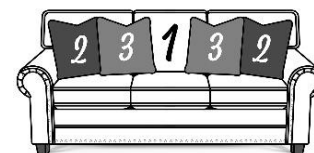

FEATURES

Toss Pillow Types Available:

No fabric restrictions on pillows; leather and vinyl pillows not available

Back:

Sinuous Wire, Semi-Attached, Block Foam with Poly Fiber Wrap, Zipper Access

Seat: .

Sinuous Wire, Block Foam with Poly Fiber Wrap, Ventilated, Loose, Reversible*

*Ottoman has attached seat cushion

Legs:

2.75" x 3.625" x 3.75", Wood, Dark Brown, Screw-In

4250/4250N Series - Silas