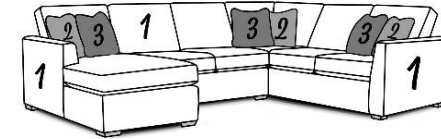

FEATURES

- **Toss Pillow Types Available:** No fabric restrictions on pillows; leather and vinyl pillows not available
- **Backs:** Webbing Support, Loose, Poly Fiber Fill with Zipper Access
- **Seats:** Sinuous Wire Support, Block Foam with Poly Fiber Wrap, Ventilated, Reversible*
  *Ottoman has attached seat cushion; -05/06 not reversible
- **Legs:** 6" x 5.25 x 1.5, Screw-In Wood

3450 Series - Milner