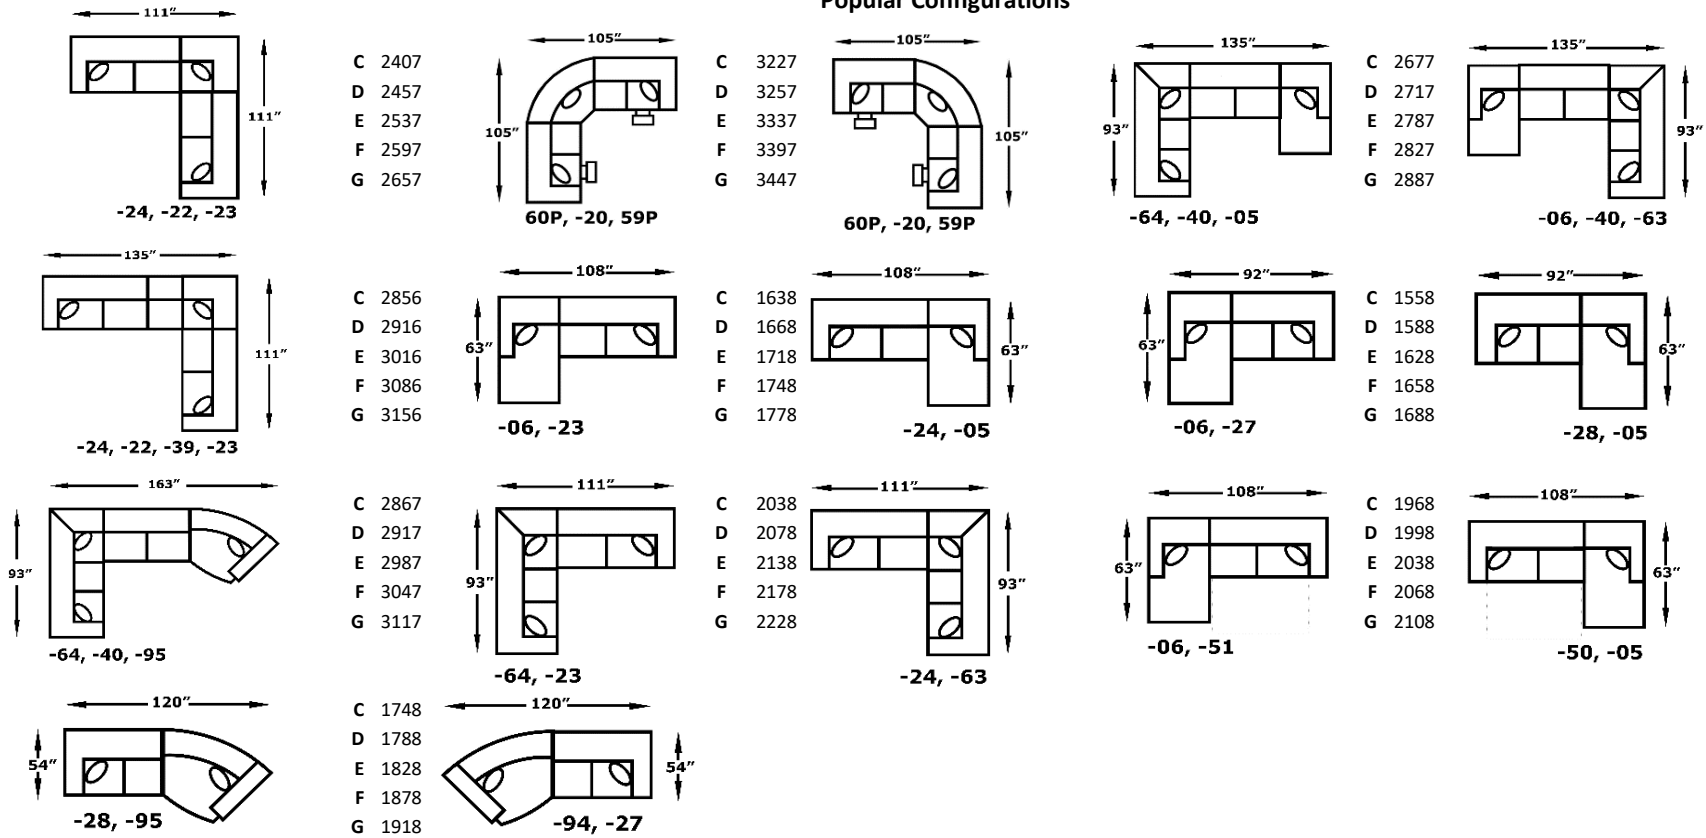

We do our best to provide the most accurate dimensions.
However, as with all handcrafted products, dimensions are approximate.

STATIONARY
November 22, 2023

EAST

2400 Series - Malibu

Type 1, 6*, 11, 12 & 14 Fabric; Chair & Ottos also 22

*Type 6 is NOT available on the -59P/-60P

Style Number and Description	C	D	E	F	G	ADD	Style #	ADD	Weltd		CK ADD	FK ADD	DP ADD	VISCO ADD	AIR ADD	PWR ADD	BP ADD	SU	LBS	C	Overall Dimensions		
									#	SIZE											W"	D"	H"
2404 Chair	639	649	659	669	679	19					29	39						5	62	34.04	43	38	36
2405 Sofa	1109	1129	1159	1179	1199	29			2	20 x 20	49	69	49					9	103	68.88	87	38	36
2406 Loveseat	1079	1099	1119	1139	1169	29			2	20 x 20	39	49	49					7	92	51.46	65	38	36
2407R Ottoman	379	379	389	389	399	9												1	23	6.47	27	23	18
2409 Queen Sleeper	1549	1569	1589	1609	1629	29			2	20 x 20	49		49	149	329			9	202	68.88	87	38	36
2400-05 RAF Chaise Lounge	749	759	779	789	799	19			1	20 x 20	29	39	29					7	88	48.49	35	63	38
2400-06 LAF Chaise Lounge	749	759	779	789	799	19			1	20 x 20	29	39	29					7	88	48.49	35	63	38
2400-20 Super Wedge	749	759	779	799	809	19			1	20 x 20	29	39	29					7	75	53.04	67	38	38
2400-22 90* Corner Wedge	629	639	659	679	699	19			1	20 x 20	29	39	29					4	62	31.75	38	38	38
2400-23 RAF Sofa	889	909	939	959	979	29			1	20 x 20	49	69	29					8	108	61.00	73	38	38
2400-24 LAF Sofa	889	909	939	959	979	29			1	20 x 20	49	69	29					8	108	61.00	73	38	38
2400-27 RAF Loveseat	809	829	849	869	889	29			1	20 x 20	39	49	29					7	85	47.63	57	38	38
2400-28 LAF Loveseat	809	829	849	869	889	29			1	20 x 20	39	49	29					7	85	47.63	57	38	38
2400-39 Armless Chair	449	459	479	489	499	19					29	39						3	43	20.06	24	38	38
2400-40 Armless Sofa	779	789	809	819	839	19					49	69						7	97	51.81	62	38	38
2400-41 Armless Full Sleeper	1119	1129	1149	1169	1189	19					49			149	329			7	161	51.81	62	38	38
2400-50 LAF Full Sofa Sleeper	1219	1239	1259	1279	1309	29			1	20 x 20	49		29	149	329			8	172	61.00	73	38	38
2400-51 RAF Full Sofa Sleeper	1219	1239	1259	1279	1309	29			1	20 x 20	49		29	149	329			8	172	61.00	73	38	38
240059P RAF Recl Loveseat w/Power	1239	1249	1279	1299	1319	29			1	20 x 20	39	49	29			INCL	169	7	129	48.47	57	38	38
240060P LAF Recl Loveseat w/Power	1239	1249	1279	1299	1319	29			1	20 x 20	39	49	29			INCL	169	7	129	48.47	57	38	38
2400-63 RAF Corner Sofa	1149	1169	1199	1219	1249	29			2	20 x 20	49	69	49					11	140	77.72	93	38	38
2400-64 LAF Corner Sofa	1149	1169	1199	1219	1249	29			2	20 x 20	49	69	49					11	140	77.72	93	38	38
2400-81 Storage Ottoman	519	529	539	549	559	9												2	55	10.00	40	24	18
2400-94 LAF Cuddler	939	959	979	1009	1029	29			1	20 x 20	29	39	29					11	91	77.39	69	51	38
2400-95 RAF Cuddler	939	959	979	1009	1029	29			1	20 x 20	29	39	29					11	91	77.39	69	51	38
240081X Large Storage Ottoman	679	679	689	699	709	9												2	90	14.20	47	29	18

FEATURES

Toss Pillow Types Available:

No fabric restrictions on pillows; leather and vinyl pillows not available

Backs:

Sinuous Wire Support, Semi-Attached, Poly Fiber Fill with Zipper Access

Seats:

Sinuous Wire Support, Block Foam with Poly Fiber Wrap, Ventilated, Reversible*

*Ottomans have attached seat cushions, -05/-06, 59P/60P & -94/-95 not reversible

Legs:

2.25", Screw-In Plastic, Ottomans: Black Casters

2400 Series - Malibu

Popular Configurations