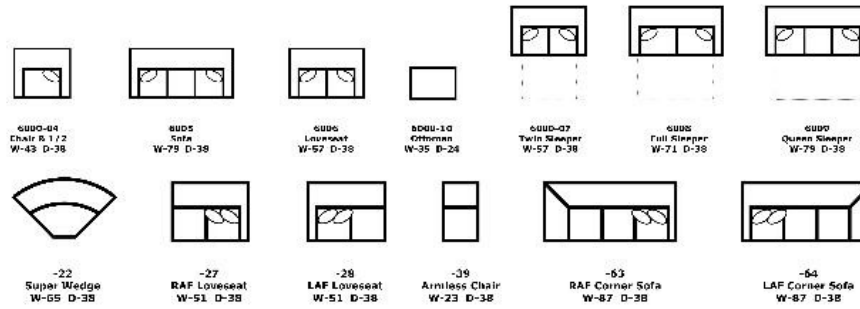

We do our best to provide the most accurate dimensions.
However, as with all handcrafted products, dimensions are approximate.

Components

Popular Configurations