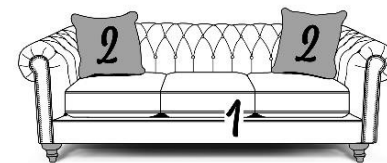

We do our best to provide the most accurate dimensions.
However, as with all handcrafted products, dimensions are approximate.

STATIONARY
November 22, 2023

EAST

4H00/4H00N Series - Brooks

Type 1, 6, 11 & 14 Fabric; Chair & Otto also 22

Style Number and Description	C	D	E	F	G	ADD	FINISH: PEWTER		Weltd		CK ADD	FK ADD	DP ADD	VISCO ADD	AIR ADD	PWR ADD	BP ADD	SU	LBS	C	Overall Dimensions		
							Style #	ADD	#	SIZE											W"	D"	H"
4H04 Chair	1089	1099	1119	1129	1139	19	4H04N	29	1	20 x 20	29	39	29					5	96	34.28	49	39	31
4H05 Sofa	1359	1379	1409	1429	1449	29	4H05N	29	2	20 x 20	49	69	49					9	139	62.27	89	39	31
4H06 Loveseat	1329	1349	1369	1399	1419	29	4H06N	29	2	20 x 20	39	49	49					6	106	46.18	66	39	31
4H07 Ottoman	389	389	409	409	419	9												1	27	7.91	33	23	18

FEATURES

Toss Pillow Types Available: No fabric restrictions on pillows; leather and vinyl pillows not available
Backs: Sinuous Wire Support, Attached, Block Foam with Poly Fiber Cap
Seats: Sinuous Wire Support, Block Foam with Poly Fiber Wrap, Ventilated, Reversible*
*Ottoman has attached seat cushion
Legs: 1.25" x 4.5" x 5", Screw-In Wood

4H00/4H00N Series - Brooks

4M00 Series - Miller

Type 1, 6, 11, 12 & 14 Fabric; Otto also 22

Style Number and Description	C	D	E	F	G	ADD	Style #	ADD	Non-Weltd		CK ADD	FK ADD	DP ADD	VISCO ADD	AIR ADD	PWR ADD	BP ADD	SU	LBS	C	Overall Dimensions		
									#	SIZE											W"	D"	H"
4M00-05 RAF Chaise Lounge	789	799	819	829	839	19			1	20 x 20		INCL	29					6	93	44.40	38	66	31
4M00-06 LAF Chaise Lounge	789	799	819	829	839	19			1	20 x 20		INCL	29					6	93	44.40	38	66	31
4M00-22 90* Corner Wedge	669	669	679	689	699	9			1	20 x 20		INCL	29					3	61	21.98	35	35	31
4M00-35 RAF Chair	709	719	729	749	759	19			1	20 x 20		INCL	29					4	70	27.94	45	35	31
4M00-36 LAF Chair	709	719	729	749	759	19			1	20 x 20		INCL	29					4	70	27.94	45	35	31
4M00-39 Armless Chair	469	479	489	499	509	9						INCL						3	56	21.98	35	35	31
4M07 Ottoman	449	449	459	469	479	9												2	40	11.85	35	30	20

FEATURES

Connectors: Not available on this style
Toss Pillow Types Available: No fabric restrictions on pillows; leather and vinyl pillows not available
Backs: Sinuous Wire Support, Attached, Block Foam with Poly Fiber Cap
Seats: Sinuous Wire Support with Frame Coil, Block Foam with Poly Fiber Cap, Tight
Legs: 2.75" x 3.625" x 4, Screw-In Wood