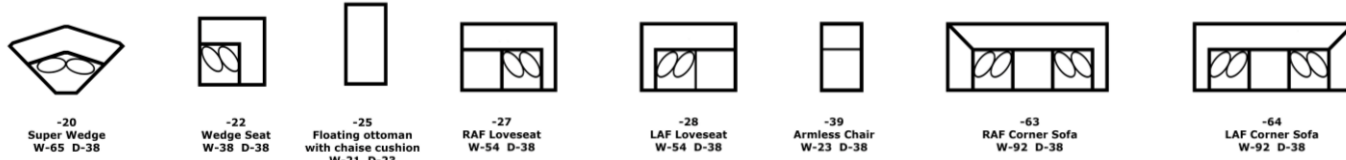

We do our best to provide the most accurate dimensions.
However, as with all handcrafted products, dimensions are approximate.

STATIONARY
November 22, 2023

Components