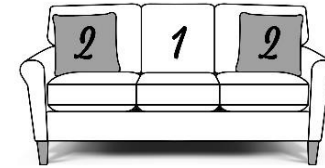

We do our best to provide the most accurate dimensions.
However, as with all handcrafted products, dimensions are approximate.

STATIONARY
November 22, 2023

EAST

2300 Series - Arlie

Type 1, 6, 11, 12 & 14 Fabric; Chair & Ottos also 22

Style Number and Description	C	D	E	F	G	ADD	Style #	ADD	Toss Pillow Count		CK ADD	FK ADD	DP ADD	VISCO ADD	AIR ADD	PWR ADD	BP ADD	SU	LBS	C	Overall Dimensions		
									#	SIZE											W"	D"	H"
2304 Chair	689	699	719	729	739	19			29	39								4		29.29	36	37	38
2305 Sofa	1069	1089	1109	1139	1159	29			2	20 x 20	49	69	49					8	120	61.84	76	37	38
2306 Loveseat	1039	1059	1079	1099	1129	29			2	20 x 20	39	49	49					6	87	43.94	54	37	38
2307 Ottoman	319	319	329	339	349	9												1		6.29	26	22	19

FEATURES

Toss Pillow Types Available:

No fabric restrictions on pillows; leather and vinyl pillows not available

Backs:

Sinuous Wire Support, Semi-Attached, Block Foam with Poly Fiber Wrap

Seats:

Sinuous Wire Support, Block Foam with Poly Fiber Wrap, Ventilated, Reversible*

*Ottoman has attached seat cushion

Legs:

2.5" x 1.62" x 6", Screw-In Wood

2300 Series - Arlie