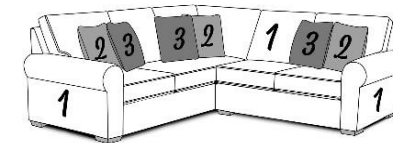

FEATURES

1. **Toss Pillow Types Available:** No fabric restrictions on pillows; leather and vinyl pillows not available
2. **Backs:** Sinuous Wire Support, Semi-Attached, Poly Fiber Fill with Zipper Access
3. **Seats:** Sinuous Wire Support, Block Foam with Poly Fiber Wrap, Ventilated, Reversible*
   *Ottoman has attached seat cushion
4. **Legs:** 5.25" x 1.5", Screw-In Wood

2650 Series - Ailor