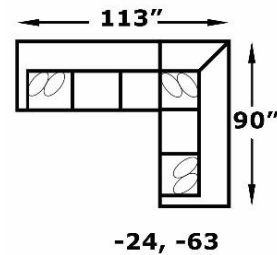

4250/4250N Series - Silas