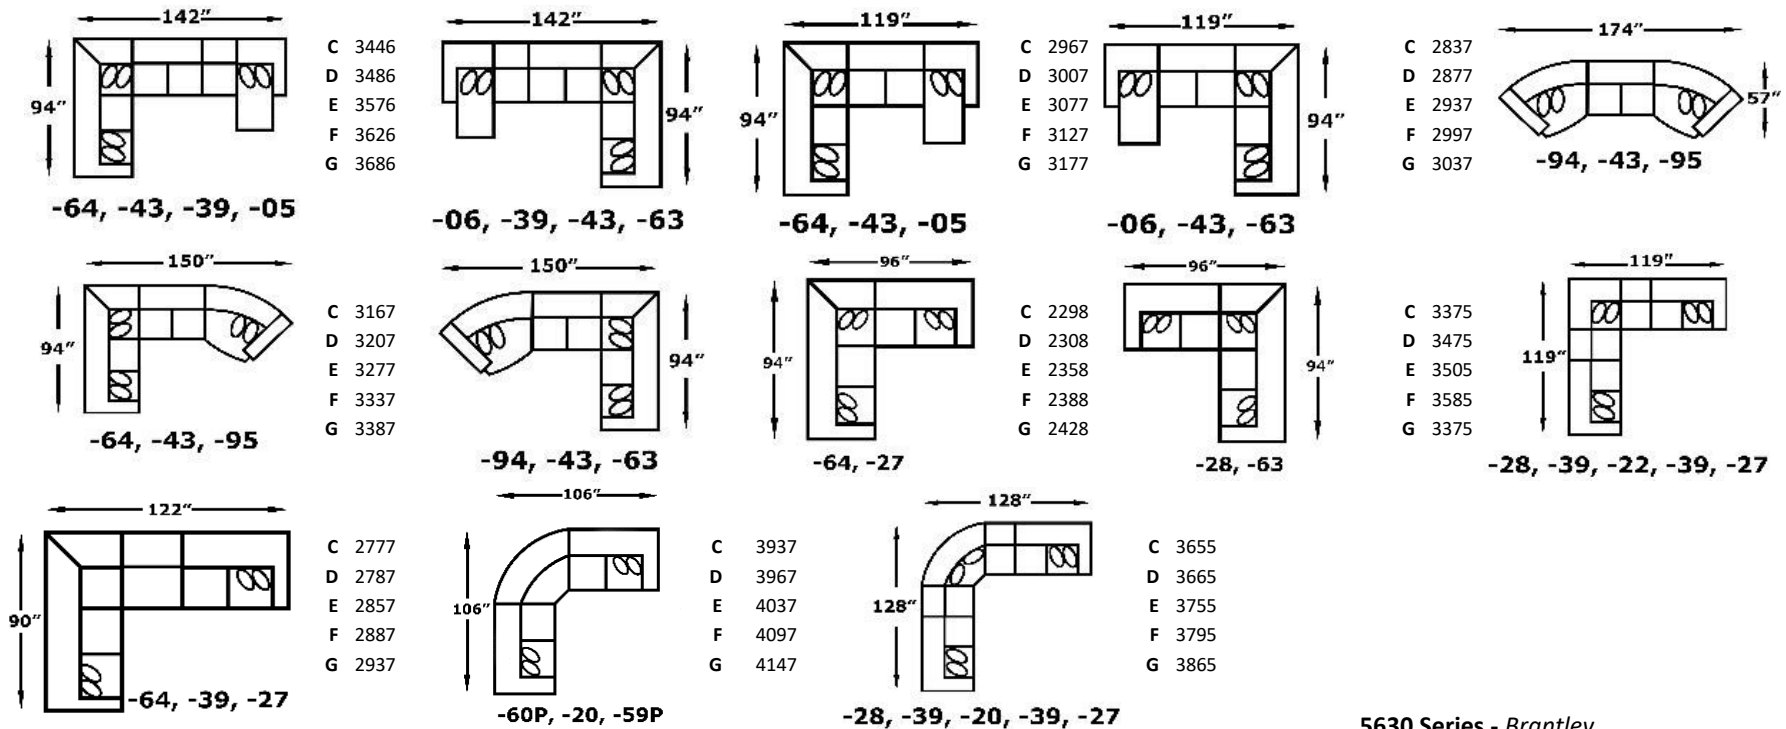

Popular Configurations