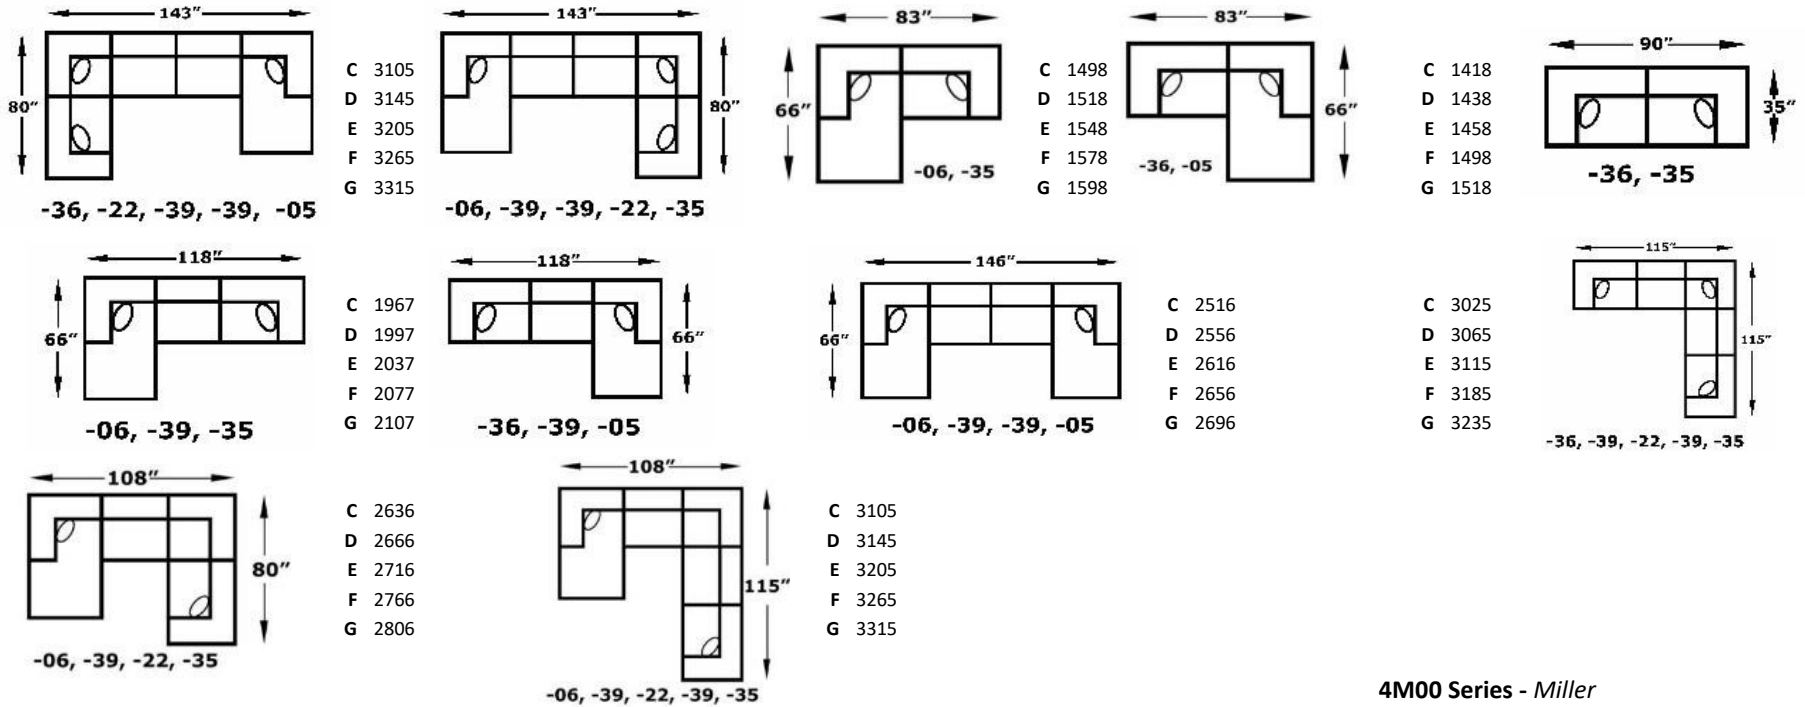

Popular Configurations