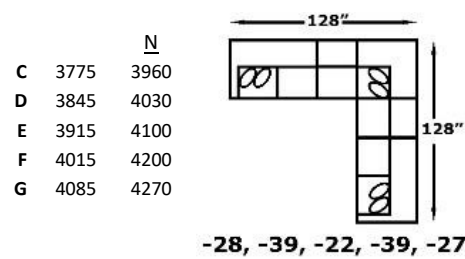

We do our best to provide the most accurate dimensions.
However, as with all handcrafted products, dimensions are approximate.

STATIONARY
November 22, 2023

Components

3G00/3G00N Series - Abbott

We do our best to provide the most accurate dimensions.
However, as with all handcrafted products, dimensions are approximate.

STATIONARY
November 22, 2023

EAST

3K00 - Kylie

Type 1, 6, 11, 12 & 14 Fabric; Chair & Otto also 22

Style Number and Description	C	D	E	F	G	ADD	Nailhead Option		Welted		CK ADD	FK ADD	DP ADD	VISCO ADD	AIR ADD	PWR ADD	BP ADD	SU	LBS	C	Overall Dimensions		
							Style #	ADD	#	SIZE											W"	D"	H"
3K04 Chair	729	729	749	759	779	19			1	20 x 20	29	39	29					4	65	29.25	35	38	38
3K05 Sofa	1179	1189	1219	1239	1259	29			4	20 x 20	49	69	89					10	122	71.03	85	38	38
3K06 Loveseat	1139	1159	1179	1209	1229	29			2	20 x 20	39	49	49					7	96	49.30	59	38	38
3K07 Ottoman	289	299	309	319	329	9												1	16	6.47	27	23	18
3K00-22 Wedge Seat	679	689	709	719	729	19			2	20 x 20	29	39	49					4	64	31.75	38	38	38
3K00-27 RAF Loveseat	849	869	889	909	929	29			2	20 x 20	39	49	49					7	87	47.63	57	38	38
3K00-28 LAF Loveseat	849	869	889	909	929	29			2	20 x 20	39	49	49					7	87	47.63	57	38	38
3K00-39 Armless Chair	459	469	489	499	509	19					29	39						3	41	21.73	26	38	38
3K00-63 RAF Corner Sofa	1279	1299	1329	1349	1369	29			4	20 x 20	49	69	89					11	140	77.72	93	38	38
3K00-64 LAF Corner Sofa	1279	1299	1329	1349	1369	29			4	20 x 20	49	69	89					11	140	77.72	93	38	38

FEATURES

Toss Pillow Types Available:

No fabric restrictions on pillows; leather and vinyl pillows not available

Backs:

Sinuous Wire Support, Semi-attached, Poly Fiber Fill in a Channel Bag, Zipper Access

Seats:

Sinuous Wire Support, Block Foam with Poly Fiber Wrap, Ventilated, Reversible*

*Ottoman has attached seat cushion

Legs:

1.5" x 2.43" x 6", Screw-In Wood

3K00 - Kylie