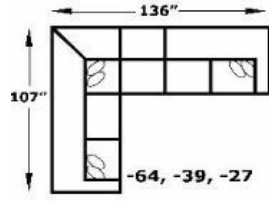

<u>N</u>
C	3037 3124
D	3077 3164
E	3137 3224
F	3197 3284
G	3247 3334