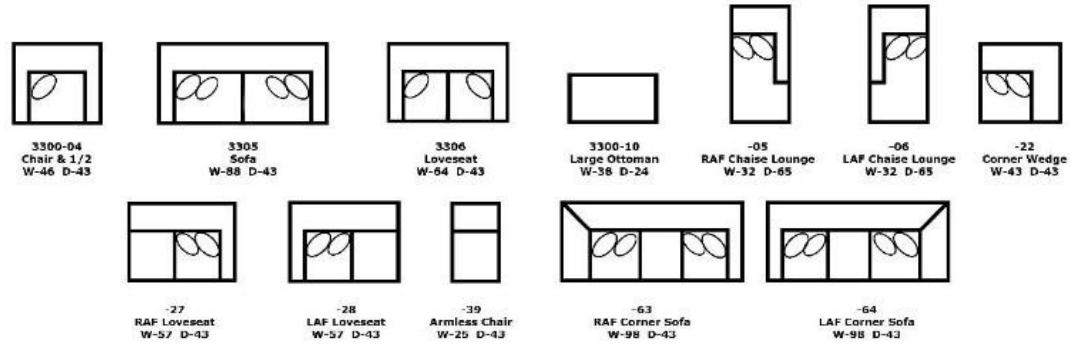

We do our best to provide the most accurate dimensions.
However, as with all handcrafted products, dimensions are approximate.

Components