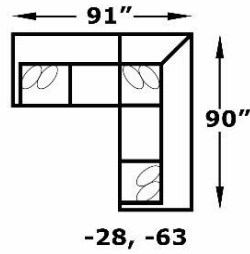

4250/4250N Series - Silas