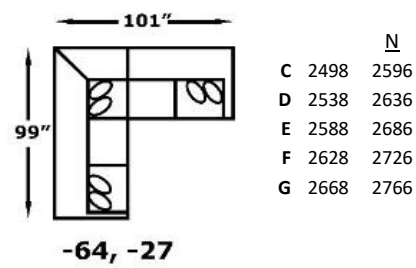

We do our best to provide the most accurate dimensions.
However, as with all handcrafted products, dimensions are approximate.

STATIONARY
November 22, 2023

Components

3G00/3G00N Series - Abbott

We do our best to provide the most accurate dimensions.
However, as with all handcrafted products, dimensions are approximate.

STATIONARY
November 22, 2023

EAST

3K00 - Kylie

Type 1, 6, 11, 12 & 14 Fabric; Chair & Otto also 22

Style Number and Description	C	D	E	F	G	ADD	Nailhead Option		Welted		CK ADD	FK ADD	DP ADD	VISCO ADD	AIR ADD	PWR ADD	BP ADD	SU	LBS	C	Overall Dimensions		
							Style #	ADD	#	SIZE											W"	D"	H"
3K04 Chair	729	729	749	759	779	19			1	20 x 20	29	39	29					4	65	29.25	35	38	38
3K05 Sofa	1179	1189	1219	1239	1259	29			4	20 x 20	49	69	89					10	122	71.03	85	38	38
3K06 Loveseat	1139	1159	1179	1209	1229	29			2	20 x 20	39	49	49					7	96	49.30	59	38	38
3K07 Ottoman	289	299	309	319	329	9												1	16	6.47	27	23	18
3K00-22 Wedge Seat	679	689	709	719	729	19			2	20 x 20	29	39	49					4	64	31.75	38	38	38
3K00-27 RAF Loveseat	849	869	889	909	929	29			2	20 x 20	39	49	49					7	87	47.63	57	38	38
3K00-28 LAF Loveseat	849	869	889	909	929	29			2	20 x 20	39	49	49					7	87	47.63	57	38	38
3K00-39 Armless Chair	459	469	489	499	509	19					29	39						3	41	21.73	26	38	38
3K00-63 RAF Corner Sofa	1279	1299	1329	1349	1369	29			4	20 x 20	49	69	89					11	140	77.72	93	38	38
3K00-64 LAF Corner Sofa	1279	1299	1329	1349	1369	29			4	20 x 20	49	69	89					11	140	77.72	93	38	38

FEATURES

Toss Pillow Types Available:

No fabric restrictions on pillows; leather and vinyl pillows not available

Backs:

Sinuous Wire Support, Semi-attached, Poly Fiber Fill in a Channel Bag, Zipper Access

Seats:

Sinuous Wire Support, Block Foam with Poly Fiber Wrap, Ventilated, Reversible*

*Ottoman has attached seat cushion

Legs:

1.5" x 2.43" x 6", Screw-In Wood

3K00 - Kylie