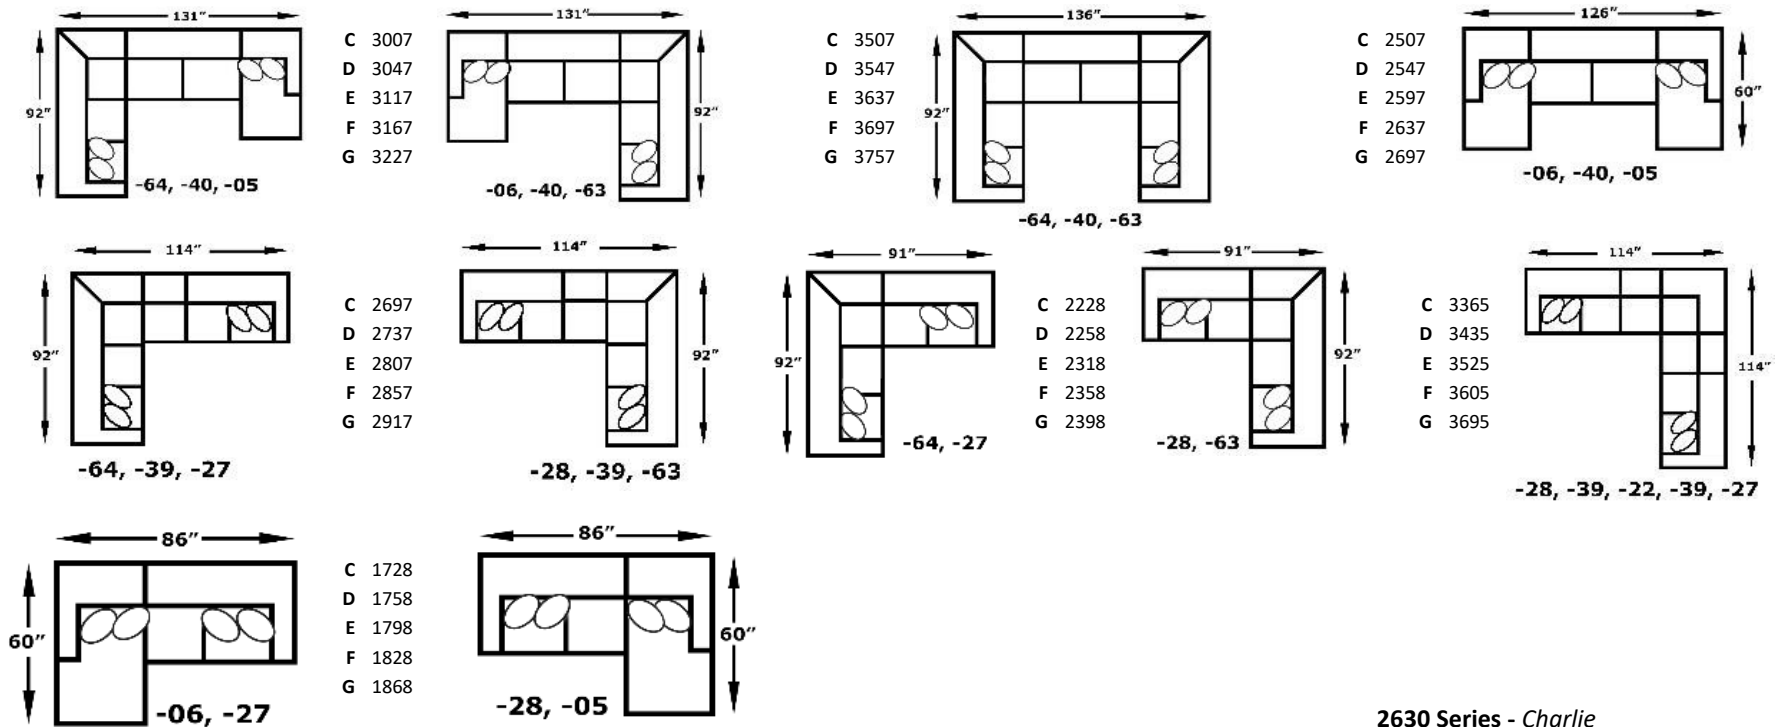

Popular Configurations