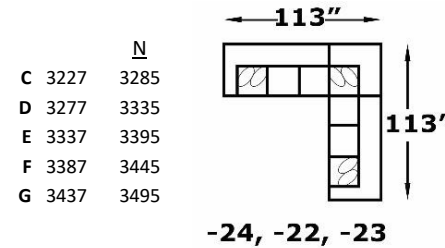

4250/4250N Series - Silas