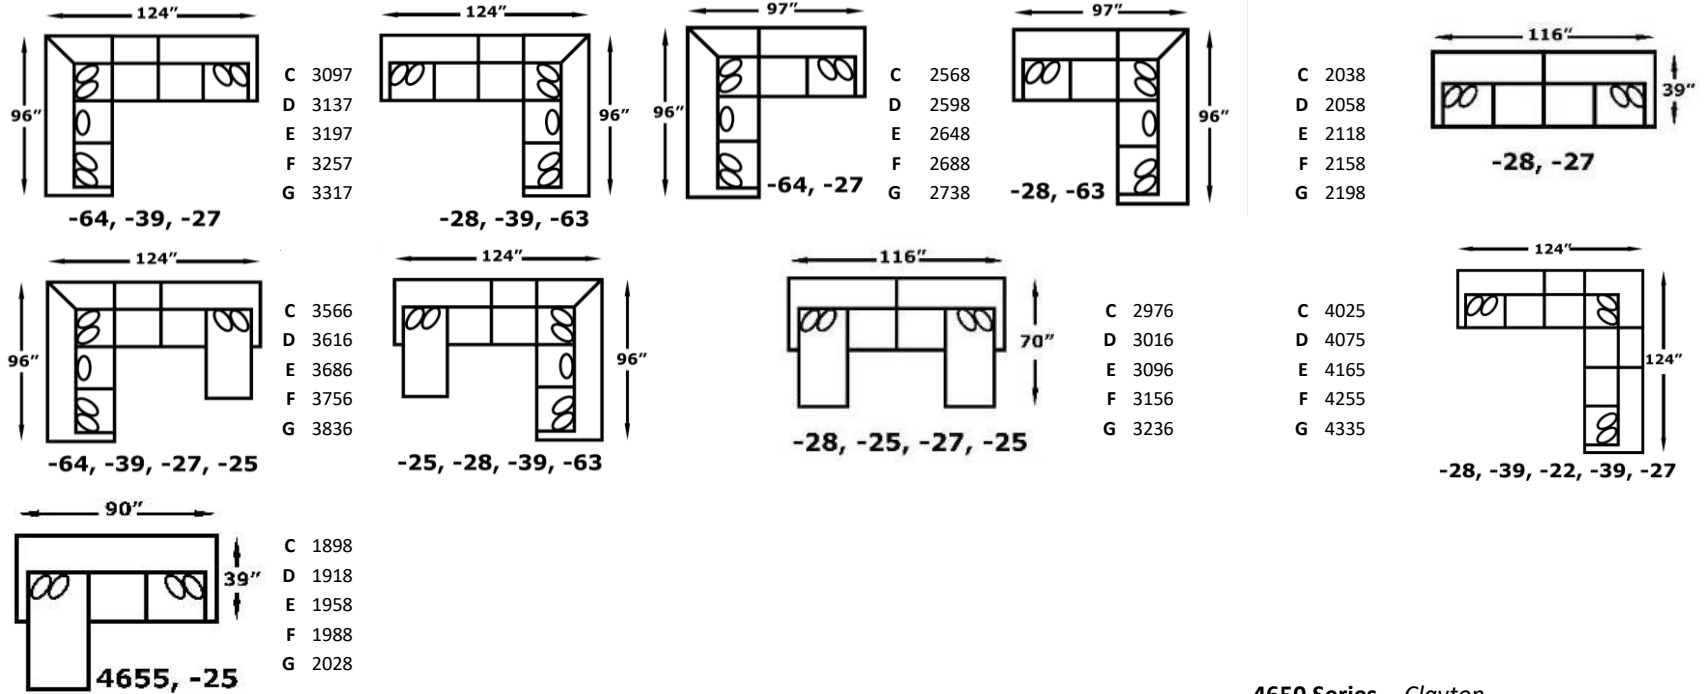

Popular Configurations