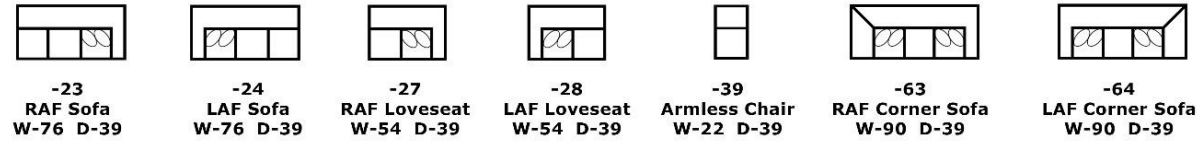

We do our best to provide the most accurate dimensions.
However, as with all handcrafted products, dimensions are approximate.

Components

Popular Configurations