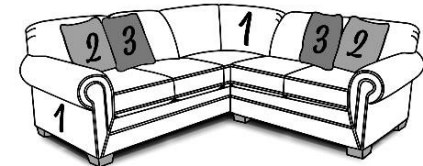

FEATURES

Toss Pillow Types Available:

No fabric restrictions on pillows; leather and vinyl pillows not available

Backs:

Sinuous Wire Support, Attached, Block Foam with Poly Fiber Wrap

Seats:

Sinuous Wire Support, Block Foam with Poly Fiber Wrap, Ventilated, Reversible*

*Ottomans have attached seat cushions, -05/-06 not reversible

Legs:

5.5" x 5.5" x 3", Bolt-On Wood; Glides also one adjustable leg 2.625"

1430R Series - Monroe

We do our best to provide the most accurate dimensions.
However, as with all handcrafted products, dimensions are approximate.