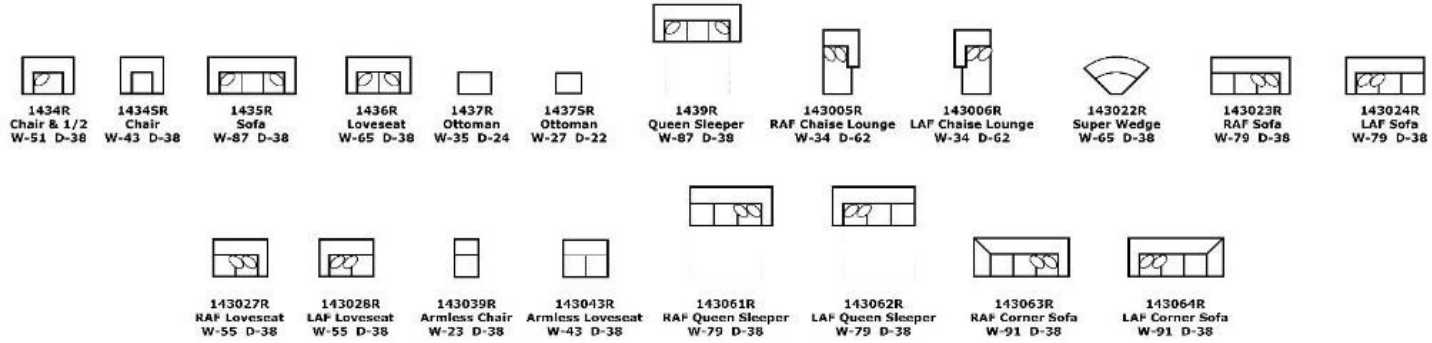

We do our best to provide the most accurate dimensions.
However, as with all handcrafted products, dimensions are approximate.

STATIONARY
November 22, 2023

Components