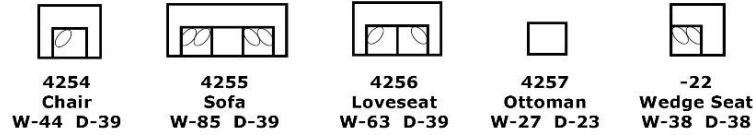

We do our best to provide the most accurate dimensions.
However, as with all handcrafted products, dimensions are approximate.

Components

Popular Configurations