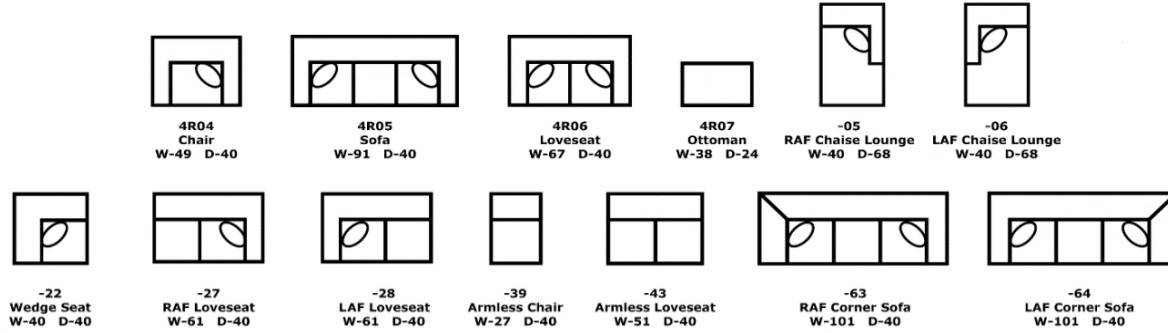

*Ottoman has attached seat cushion; -05/-06 not reversible

Legs:

1.5", Screw-In Plastic; Ottoman: Black Casters

4R00 Series - Rouse

Components

Popular Configurations

We do our best to provide the most accurate dimensions.
However, as with all handcrafted products, dimensions are approximate.