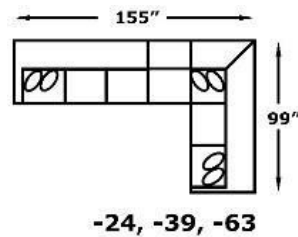

We do our best to provide the most accurate dimensions.
However, as with all handcrafted products, dimensions are approximate.

STATIONARY
November 22, 2023

Components

3G00/3G00N Series - Abbott

We do our best to provide the most accurate dimensions.
However, as with all handcrafted products, dimensions are approximate.

STATIONARY
November 22, 2023

EAST

3K00 - Kylie

Type 1, 6, 11, 12 & 14 Fabric; Chair & Otto also 22

Style Number and Description	C	D	E	F	G	ADD	Nailhead Option		Welted		CK ADD	FK ADD	DP ADD	VISCO ADD	AIR ADD	PWR ADD	BP ADD	SU	LBS	C	Overall Dimensions		
							Style #	ADD	#	SIZE											W"	D"	H"
3K04 Chair	729	729	749	759	779	19			1	20 x 20	29	39	29					4	65	29.25	35	38	38
3K05 Sofa	1179	1189	1219	1239	1259	29			4	20 x 20	49	69	89					10	122	71.03	85	38	38
3K06 Loveseat	1139	1159	1179	1209	1229	29			2	20 x 20	39	49	49					7	96	49.30	59	38	38
3K07 Ottoman	289	299	309	319	329	9												1	16	6.47	27	23	18
3K00-22 Wedge Seat	679	689	709	719	729	19			2	20 x 20	29	39	49					4	64	31.75	38	38	38
3K00-27 RAF Loveseat	849	869	889	909	929	29			2	20 x 20	39	49	49					7	87	47.63	57	38	38
3K00-28 LAF Loveseat	849	869	889	909	929	29			2	20 x 20	39	49	49					7	87	47.63	57	38	38
3K00-39 Armless Chair	459	469	489	499	509	19					29	39						3	41	21.73	26	38	38
3K00-63 RAF Corner Sofa	1279	1299	1329	1349	1369	29			4	20 x 20	49	69	89					11	140	77.72	93	38	38
3K00-64 LAF Corner Sofa	1279	1299	1329	1349	1369	29			4	20 x 20	49	69	89					11	140	77.72	93	38	38

FEATURES

Toss Pillow Types Available:

No fabric restrictions on pillows; leather and vinyl pillows not available

Backs:

Sinuous Wire Support, Semi-attached, Poly Fiber Fill in a Channel Bag, Zipper Access

Seats:

Sinuous Wire Support, Block Foam with Poly Fiber Wrap, Ventilated, Reversible*

*Ottoman has attached seat cushion

Legs:

1.5" x 2.43" x 6", Screw-In Wood

3K00 - Kylie