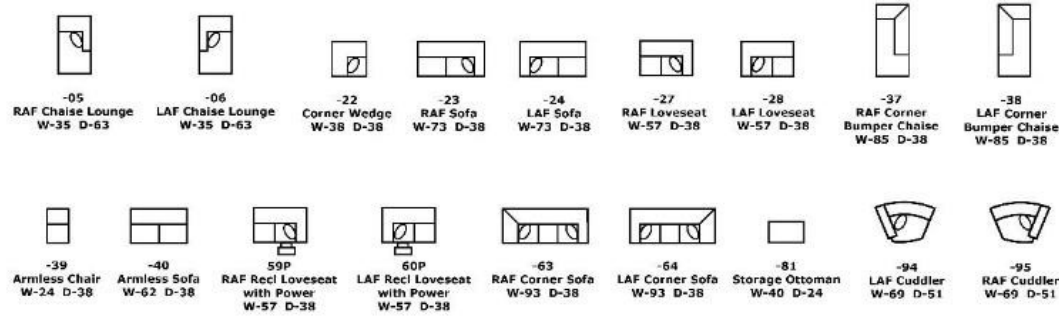

We do our best to provide the most accurate dimensions.
However, as with all handcrafted products, dimensions are approximate.

STATIONARY
November 22, 2023

Components

Popular Configurations

-24, -22, -23	C 2617 D 2647 E 2717 F 2767 G 2827	-94, -27	C 1888 D 1918 E 1968 F 2008 G 2048	-28, -95	C 2917 D 2957 E 3027 F 3077 G 3127	-64, -40, -05	-06, -40, -63
-24, -22, -39, -23	C 3046 D 3086 E 3176 F 3236 G 3306	-06, -23	C 1808 D 1828 E 1878 F 1908 G 1938	-24, -05	C 1668 D 1688 E 1738 F 1768 G 1798	-06, -27	-28, -05
-64, -40, -95	C 3137 D 3187 E 3257 F 3317 G 3377	-64, -23	C 2278 D 2298 E 2358 F 2398 G 2438	-24, -63			

2450 Series - Huck