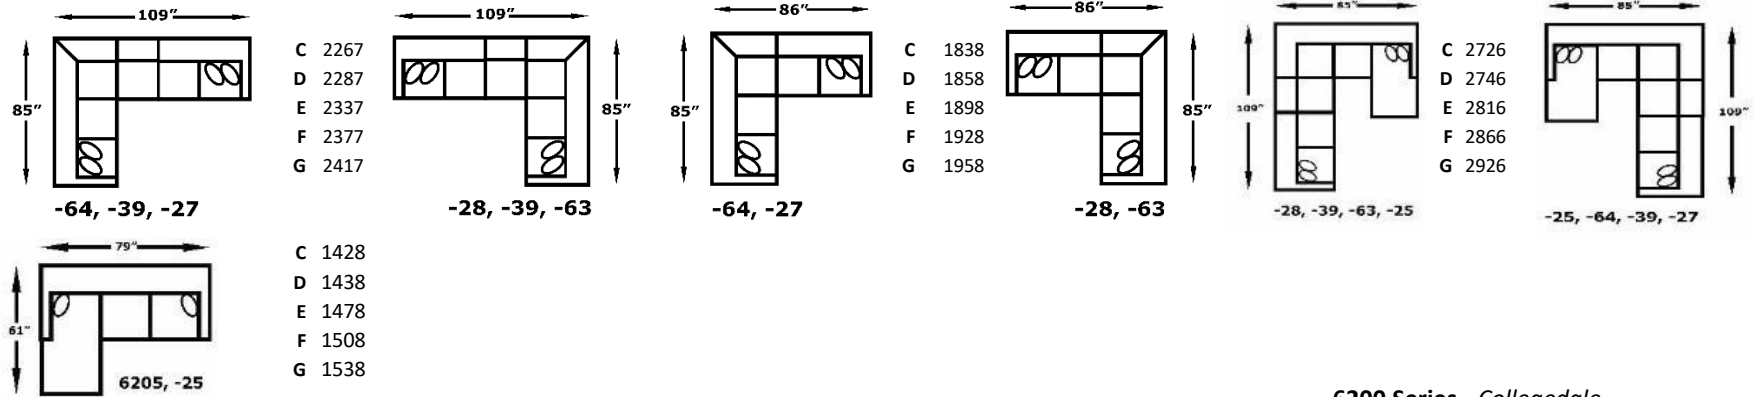

6200 Series - Collegedale