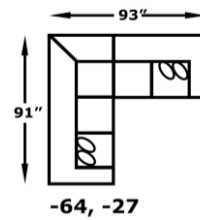

- C 1998
- D 2028
- E 2068
- F 2098
- G 2118