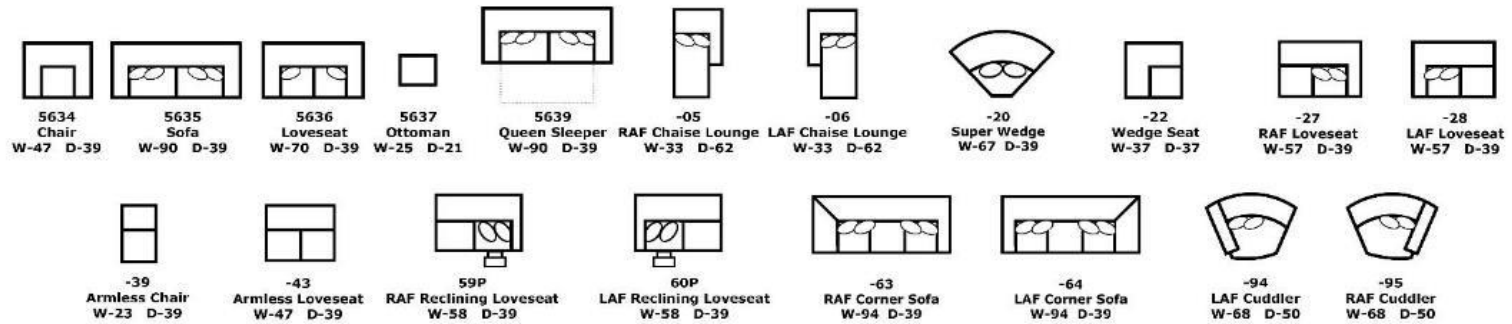

We do our best to provide the most accurate dimensions.
However, as with all handcrafted products, dimensions are approximate.

STATIONARY
May 9, 2024

Components