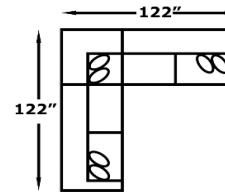

-24, -22, -23

- C 3147
- D 3197
- E 3247
- F 3297
- G 3357

8L00 Series - Lyndon