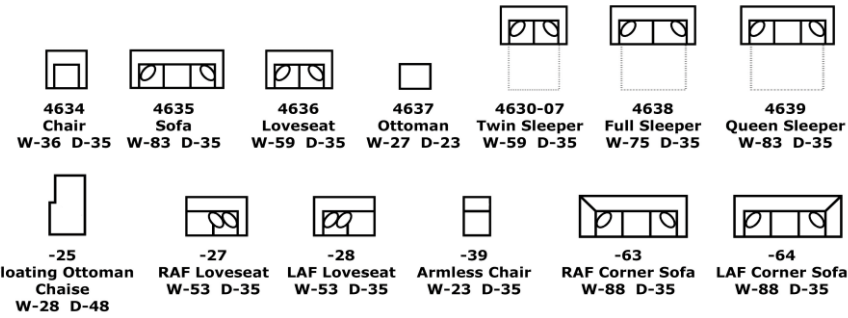

We do our best to provide the most accurate dimensions.
However, as with all handcrafted products, dimensions are approximate.

Components