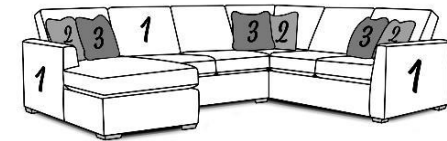

FEATURES

Toss Pillow Types Available:

No fabric restrictions on pillows; leather and vinyl pillows not available

Backs:

Webbing Support, Loose, Poly Fiber Fill with Zipper Access

Seats:

Sinuous Wire Support, Block Foam with Poly Fiber Wrap, Ventilated, Reversible*

*Ottoman has attached seat cushion; -05/06 not reversible

Legs:

6" x 5.25 x 1.5, Screw-In Wood

3450 Series - Milner