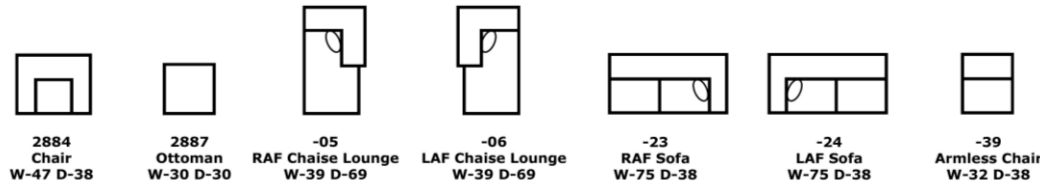

We do our best to provide the most accurate dimensions.
However, as with all handcrafted products, dimensions are approximate.

STATIONARY
May 9, 2024

East

2880 Series - Cole

Type 1, 11 & 14 Fabric; Chair & Otto also 22

Style Number and Description	C	D	E	F	G	ADD	Style #	ADD	Non-Weltd		CK	FK	DP	VISCO	AIR	PWR	BP	SU	LBS	C	Overall Dimensions		
									#	SIZE											W"	D"	H"
2884 Chair	709	719	729	749	759	19					INCL	39						5	78	36.17	47	38	35
2887 Ottoman	409	409	419	429	439	9												2	32	11.85	30	30	20
2880-05 RAF Chaise Lounge	769	779	799	809	819	19			1	20 x 20	INCL	39	29					8	95	54.51	39	69	35
2880-06 LAF Chaise Lounge	769	779	799	809	819	19			1	20 x 20	INCL	39	29					8	95	54.51	39	69	35
2880-23 RAF Sofa	859	869	879	899	909	19			1	20 x 20	INCL	69	29					8	106	57.73	75	38	35
2880-24 LAF Sofa	859	869	879	899	909	19			1	20 x 20	INCL	69	29					8	106	57.73	75	38	35
2880-39 Armless Chair	439	449	459	469	479	9					INCL	39						3	56	24.63	32	38	35

FEATURES

Toss Pillow Types Available:

Backs:

Seats:

Legs:

No fabric restrictions on pillows; leather and vinyl pillows not available
Sinuous Wire Support, Attached, Block Foam with Poly Fiber Wrap
Sinuous Wire Support, Block Foam with Poly Fiber Wrap with Coils, Tight 1.5", Screw-In Plastic

Components