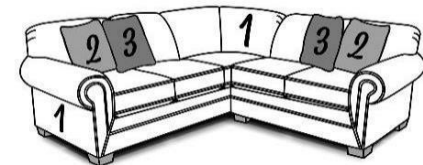

FEATURES

Toss Pillow Types Available:

No fabric restrictions on pillows; leather and vinyl pillows not available

Backs:

Sinuous Wire Support, Attached, Block Foam with Poly Fiber Wrap

Seats:

Sinuous Wire Support, Block Foam with Poly Fiber Wrap, Ventilated, Reversible*

*Ottomans have attached seat cushions, -05/-06 not reversible

Legs:

5.5" x 5.5" x 3", Bolt-On Wood; Glides also one adjustable leg 2.625"

1430R Series - Monroe

We do our best to provide the most accurate dimensions.
 However, as with all handcrafted products, dimensions are approximate.