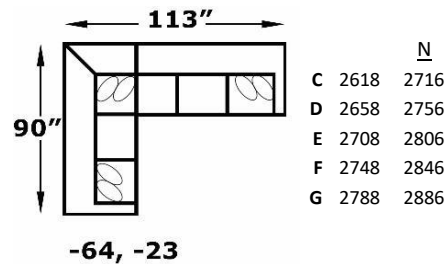

4250/4250N Series - Silas