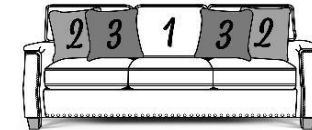

We do our best to provide the most accurate dimensions.
However, as with all handcrafted products, dimensions are approximate.

STATIONARY
May 9, 2024

East

5300/5300N Series - Salem

Type 1, 6, 11 & 14 Fabric; Chair & Otto also 22

ALSO AVAILABLE IN LEATHER. PLEASE SEE THE 5300LR/5300LNR IN THE LEATHER SECTION.

Style Number and Description	C	D	E	F	G	ADD	FINISH: BRASS		Wetted #	SIZE	CK ADD	FK ADD	DP ADD	VISCO ADD	AIR ADD	PWR ADD	BP ADD	SU	LBS	C	Overall Dimensions		
							Style #	ADD													W"	D"	H"
5304 Chair	849	859	869	889	899	19	5304N	29			29	39						4	70	31.69	39	39	36
5305 Sofa	1289	1309	1329	1349	1379	29	5305N	89	4	20 x 20	49	69	89					10	144	71.50	88	39	36
5306 Loveseat	1259	1269	1299	1319	1339	29	5306N	89	2	20 x 20	39	49	49					7	104	52.00	64	39	36
5307 Ottoman	339	339	349	359	369	9	5307N	29										1	22	6.47	27	23	18

FEATURES

- **Toss Pillow Types Available:** No fabric restrictions on pillows; leather and vinyl pillows not available
- **Backs:** Sinuous Wire Support, Semi-Attached, Block Foam with Poly Fiber Wrap
- **Seats:** Sinuous Wire Support, Block Foam with Poly Fiber Wrap, Ventilated, Reversible*
  *Ottomans have attached seat cushions
- **Legs:** 3.75" x 2.75" x 3.75", Screw-In Wood

5300/5300N Series - Salem

5380 Series - Weaver

Type 1, 6, 11 & 14 Fabric; Chair also 22

Style Number and Description	C	D	E	F	G	ADD	Style #	ADD	Wetted #	SIZE	CK ADD	FK ADD	DP ADD	VISCO ADD	AIR ADD	PWR ADD	BP ADD	SU	LBS	C	Overall Dimensions		
																					W"	D"	H"
5384 Chair	659	669	679	699	709	19					29	39						4	67	30.11	38	38	37
5385 Sofa	1079	1099	1119	1139	1159	29			2	17 x 17	49	69	49					9	118	64.24	80	38	37
5386 Loveseat	1039	1059	1089	1109	1129	29			2	17 x 17	39	49	49					7	93	47.37	59	38	37

FEATURES

- **Toss Pillow Types Available:** No fabric restrictions on pillows; leather and vinyl pillows not available
- **Backs:** Sinuous Wire Support, Semi-Attached, Block Foam with Poly Fiber Wrap
- **Seats:** Sinuous Wire Support, Block Foam with Poly Fiber Wrap, Ventilated, Reversible
- **Legs:** 3.75" x 2.5" x 5", Tapered Screw-In Wood