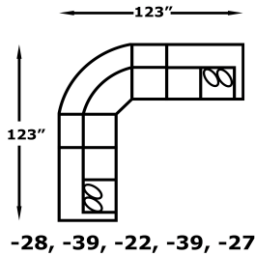

- C 1638
- D 1658
- E 1698
- F 1718
- G 1738