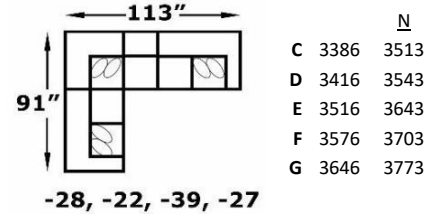

4250/4250N Series - Silas