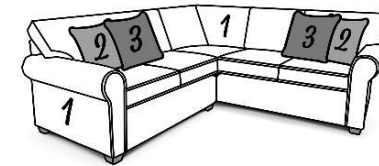

FEATURES

Toss Pillow Types Available:

No fabric restrictions on pillows; leather and vinyl pillows not available

Backs:

Sinuous Wire Support, Loose, Poly Fiber Fill in a Channel Bag with Zipper Access

Seats:

Sinuous Wire Support, Block Foam with Poly Fiber Wrap, Ventilated, Reversible*

*Ottoman has attached seat cushion, -05/-06 not reversible

Legs:

4" x 4" x 2.5", Screw-In Plastic

2630 Series - Charlie