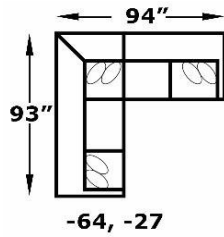

Seats:

Sinuous Wire Support, Block Foam with Poly Fiber Wrap, Ventilated, Reversible*

*Ottoman has attached seat cushion

Legs:

1.5" x 2.43" x 6", Screw-In Wood

3K00 - Kylie

We do our best to provide the most accurate dimensions.
 However, as with all handcrafted products, dimensions are approximate.

Components

Popular Configurations

- C 2138
- D 2178
- E 2218
- F 2268
- G 2318

- C 2607
- D 2657
- E 2707
- F 2767
- G 2837

- C 3325
- D 3385
- E 3465
- F 3555
- G 3655

3K00 - Kylie

We do our best to provide the most accurate dimensions.
However, as with all handcrafted products, dimensions are approximate.