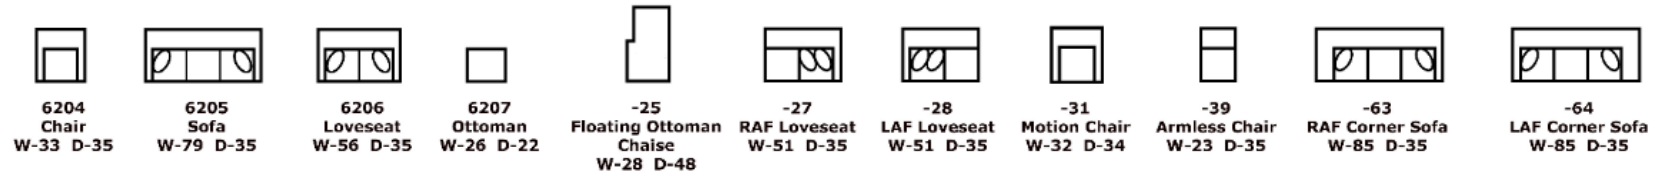

We do our best to provide the most accurate dimensions.
However, as with all handcrafted products, dimensions are approximate.

STATIONARY
May 9, 2024

Components

Popular Configurations