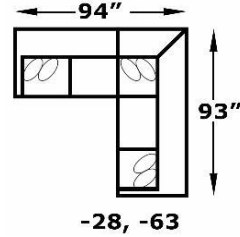

Style Number and Description	C	D	E	F	G	ADD	Style #	ADD	Weltd		CK	FK	DP	VISCO	AIR	PWR	BP	SU	LBS	C	Overall Dimensions		
									#	SIZE											W"	D"	H"
3K04 Chair	729	739	749	769	779	19			1	20 x 20	29	39	29					4	65	29.25	35	38	38
3K05 Sofa	1179	1199	1219	1239	1269	29			4	20 x 20	49	69	89					10	122	71.03	85	38	38
3K06 Loveseat	1149	1169	1189	1209	1229	29			2	20 x 20	39	49	49					7	96	49.30	59	38	38
3K07 Ottoman	299	299	309	319	329	9												1	16	6.47	27	23	18
3K00-22 Wedge Seat	689	689	709	719	739	19			2	20 x 20	29	39	49					4	64	31.75	38	38	38
3K00-27 RAF Loveseat	849	869	889	919	939	29			2	20 x 20	39	49	49					7	87	47.63	57	38	38
3K00-28 LAF Loveseat	849	869	889	919	939	29			2	20 x 20	39	49	49					7	87	47.63	57	38	38
3K00-39 Armless Chair	469	479	489	499	519	19					29	39						3	41	21.73	26	38	38
3K00-63 RAF Corner Sofa	1289	1309	1329	1349	1379	29			4	20 x 20	49	69	89					11	140	77.72	93	38	38
3K00-64 LAF Corner Sofa	1289	1309	1329	1349	1379	29			4	20 x 20	49	69	89					11	140	77.72	93	38	38

Seats:

Sinuous Wire Support, Block Foam with Poly Fiber Wrap, Ventilated, Reversible*

*Ottoman has attached seat cushion

Legs:

1.5" x 2.43" x 6", Screw-In Wood

3K00 - Kylie

We do our best to provide the most accurate dimensions.
 However, as with all handcrafted products, dimensions are approximate.

Components

Popular Configurations

- C 2138
- D 2178
- E 2218
- F 2268
- G 2318

- C 2607
- D 2657
- E 2707
- F 2767
- G 2837

- C 3325
- D 3385
- E 3465
- F 3555
- G 3655

3K00 - Kylie

We do our best to provide the most accurate dimensions.
However, as with all handcrafted products, dimensions are approximate.