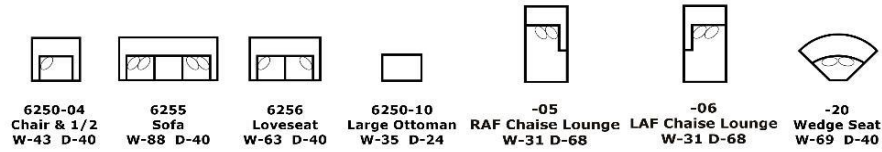

We do our best to provide the most accurate dimensions.
However, as with all handcrafted products, dimensions are approximate.

STATIONARY
May 9, 2024

Components