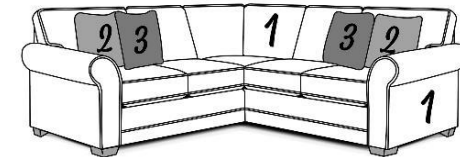

FEATURES

- **Toss Pillow Types Available:** No fabric restrictions on pillows; leather and vinyl pillows not available
- **Backs:** Sinuous Wire Support, Semi-Attached, Poly Fiber Fill in a Channel Bag with Zipper Access
- **Seats:** Sinuous Wire Support, Block Foam with Poly Fiber Wrap, Ventilated, Reversible*
  *Ottoman has attached seat cushion, -05/-06 & -94/-95 not reversible
- **Legs:** 6" x 6" x 2.5". Pyramid Bolt-on Wood
  -59P/-60P: (4) - Staple-on glides

5630 Series - Brantley