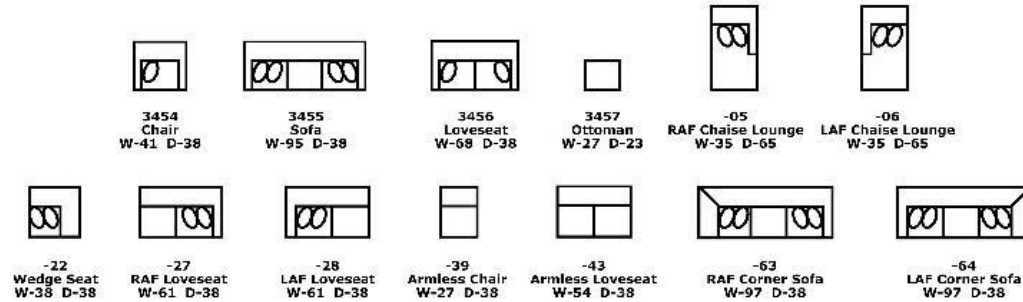

We do our best to provide the most accurate dimensions.
However, as with all handcrafted products, dimensions are approximate.

STATIONARY
May 9, 2024

Components