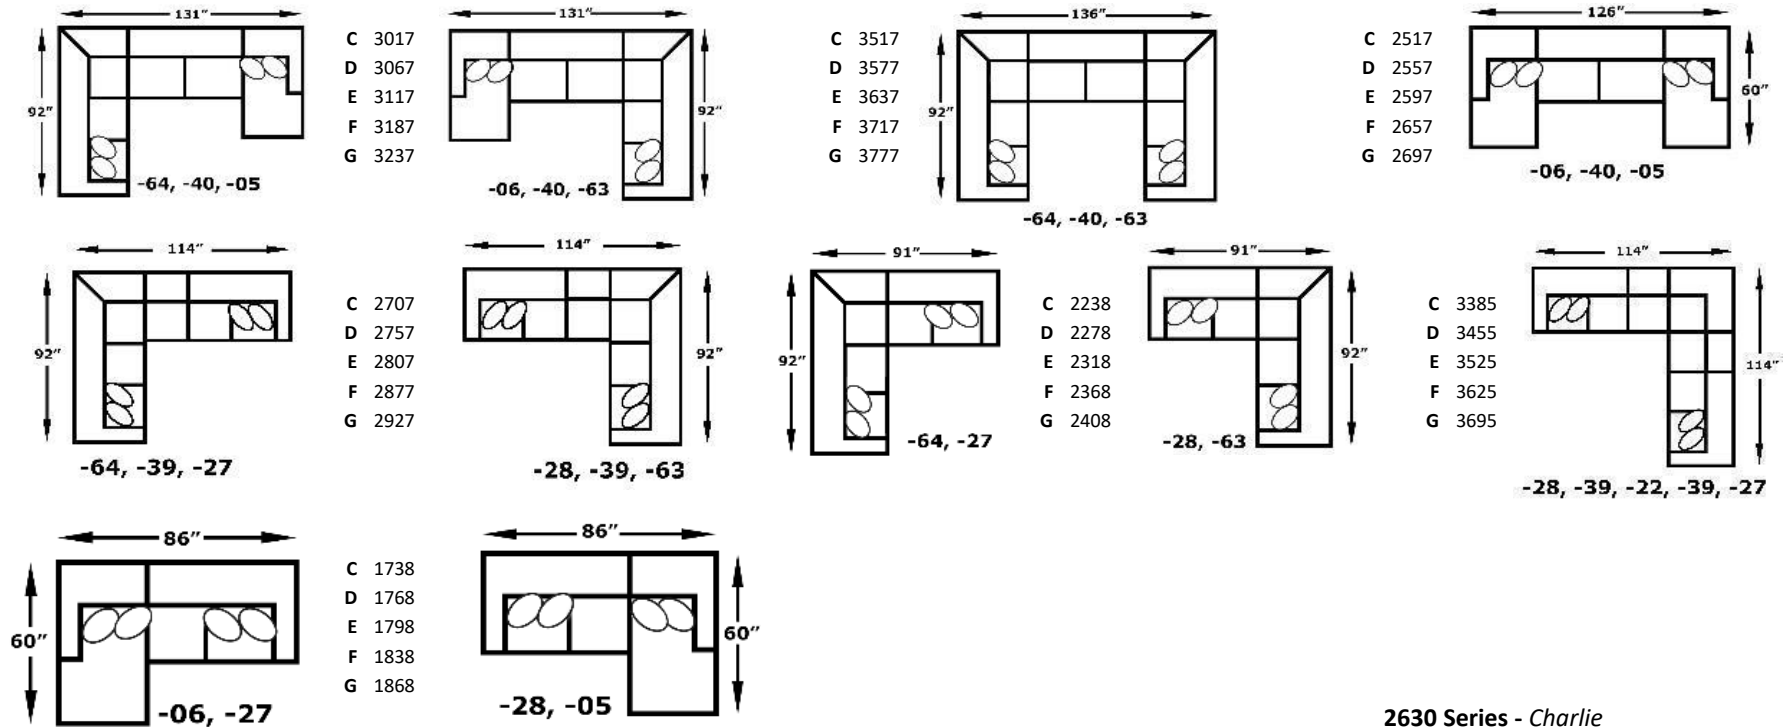

Popular Configurations