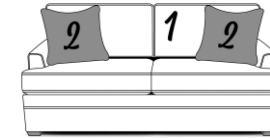

We do our best to provide the most accurate dimensions.
However, as with all handcrafted products, dimensions are approximate.

STATIONARY
May 9, 2024

East

9R00 Series - Hallie

Type 1, 6, 11 & 14 Fabric; Chair & Otto also 22

Style Number and Description	C	D	E	F	G	ADD	Style #	ADD	Weltd		CK	FK	DP	VISCO	AIR	PWR	BP	SU	LBS	C	Overall Dimensions									
									#	SIZE											ADD	ADD	ADD	ADD	ADD	ADD	ADD	W"	D"	H"
9R04 Chair	759	769	779	799	809	19					29	39						4	71	28.48	37	38	35							
9R05 Sofa	1079	1099	1119	1139	1159	29			2	20 x 20	49	69	49					8	109	55.42	72	38	35							
9R06 Loveseat	1039	1059	1089	1109	1129	29			2	20 x 20	39	49	49					6	102	41.56	54	38	35							
9R07 Ottoman	369	369	379	389	399	9												1	24	6.47	27	23	18							

FEATURES

Toss Pillow Types Available: No fabric restrictions on pillows; leather and vinyl pillows not available
Backs: Sinuous Wire Support, Semi-Attached, Poly Fiber Fill in a Channel Bag with Zipper Access
Seats: Sinuous Wire Support, Block Foam with Poly Fiber Wrap, Ventilated, Reversible*
*Ottoman has attached seat cushion
Legs: 3.75" x 1.5", Screw-In Wood

9R00 Series - Hallie

9X00 Series - Norris

Type 1, 6, 11 & 14 Fabric; Chair also 22

Style Number and Description	C	D	E	F	G	ADD	Style #	ADD	Weltd		CK	FK	DP	VISCO	AIR	PWR	BP	SU	LBS	C	Overall Dimensions									
									#	SIZE											ADD	ADD	ADD	ADD	ADD	ADD	ADD	W"	D"	H"
9X04 Chair	689	699	709	729	739	19					29	39						4	75	30.02	35	39	38							
9X05 Sofa	1139	1149	1179	1199	1219	29			2	20 x 20	49	69	49					9	143	68.61	80	39	38							
9X06 Loveseat	1099	1119	1149	1169	1189	29			2	20 x 20	39	49	49					7	107	48.89	57	39	38							
9X09 Queen Sleeper	1539	1559	1579	1599	1629	29			2	20 x 20	49		49	149	329			9	200	68.61	80	39	38							
9X00-25 Floating Ottoman Chaise	429	439	459	469	479	19					29							2	34	17.71	30	51	20							

FEATURES

Toss Pillow Types Available: No fabric restrictions on pillows; leather and vinyl pillows not available
Backs: Sinuous Wire Support, Semi-Attached, Poly Fiber Fill in a Channel Bag with Zipper Access
Seats: Sinuous Wire Support, Block Foam with Poly Fiber Wrap, Ventilated, Reversible
Legs: 1.5", Screw-In Plastic