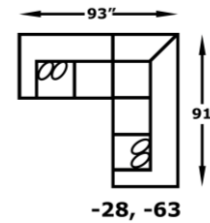

We do our best to provide the most accurate dimensions.
However, as with all handcrafted products, dimensions are approximate.

STATIONARY
May 9, 2024

Components

Popular Configurations

- C 2457
- D 2497
- E 2547
- F 2587
- G 2617

- C 1998
- D 2028
- E 2068
- F 2098
- G 2118

- C 1638
- D 1658
- E 1698
- F 1718
- G 1738

- C 3255
- D 3305
- E 3375
- F 3425
- G 3475

6000 Series - Winston