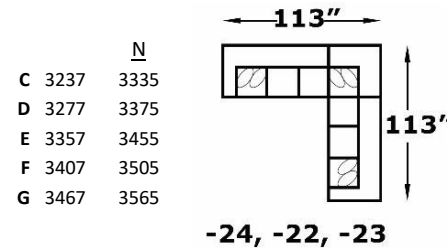

4250/4250N Series - Silas