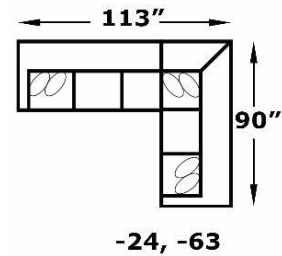

4250/4250N Series - Silas