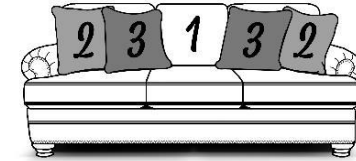

We do our best to provide the most accurate dimensions.
However, as with all handcrafted products, dimensions are approximate.

STATIONARY
May 9, 2024

East

5Q00/5Q00N Series - Reed

Type 1, 6, 11 & 14 Fabric; Chair & Otto also 22

Style Number and Description	C	D	E	F	G	ADD	FINISH: BRASS		Weltd		CK ADD	FK ADD	DP ADD	VISCO ADD	AIR ADD	PWR ADD	BP ADD	SU	LBS	C	Overall Dimensions		
							Style #	ADD	#	SIZE											W"	D"	H"
5Q04 Chair	799	799	819	829	849	19	5Q04N	49	1	20 x 20	29	39	29					5	79	35.37	41	40	38
5Q05 Sofa	1219	1239	1269	1289	1309	29	5Q05N	49	2	22 x 22	49	69	89					10	128	74.65	86	40	38
5Q06 Loveseat	1189	1209	1229	1249	1279	29	5Q06N	49	2	20 x 20	39	49	49					8	100	54.90	63	40	38
5Q07 Ottoman	449	459	469	479	479	9	5Q07N	49										1	36	8.07	31	25	18

FEATURES

- **Toss Pillow Types Available:** No fabric restrictions on pillows; leather and vinyl pillows not available
- **Backs:** Sinuous Wire Support, Attached, Block Foam with Poly Fiber Cap
- **Seats:** Sinuous Wire Support, Block Foam with Poly Fiber Wrap, Ventilated, Reversible*
  *Ottoman has attached seat cushion
- **Legs:** Front: 6" x 3.5", Turned Screw-In Wood; Back: 2.5" x 3.5", Tapered Screw-In Wood

5Q00/5Q00N Series - Reed

5S00 Series - Dolly

Type 1, 6, 11 & 14 Fabric

Style Number and Description	C	D	E	F	G	ADD	Style #	ADD	Weltd		CK ADD	FK ADD	DP ADD	VISCO ADD	AIR ADD	PWR ADD	BP ADD	SU	LBS	C	Overall Dimensions		
									#	SIZE											W"	D"	H"
5S00-05 RAF Chaise Lounge	1019	1029	1039	1049	1069	19			1	25 x 25	29	39	29					9	115	64.93	42	69	39
5S00-06 LAF Chaise Lounge	1019	1029	1039	1049	1069	19			1	25 x 25	29	39	29					9	115	64.93	42	69	39
5S00-20 Super Wedge	909	919	929	939	939	9			1	25 x 25	29	39	29					9	88	63.65	71	40	39
5S00-27 RAF Loveseat	999	1009	1019	1029	1049	19			1	25 x 25	39	49	29					8	102	57.33	64	40	39
5S00-28 LAF Loveseat	999	1009	1019	1029	1049	19			1	25 x 25	39	49	29					8	102	57.33	64	40	39
5S00-39 Armless Chair	489	499	509	509	519	9					29	39						3	49	23.47	26	40	39
5S00-43 Armless Loveseat	799	799	819	829	849	19					39	49						6	82	46.94	52	40	39
5S00-63 RAF Corner Sofa	1549	1569	1589	1619	1639	29			2	25 x 25	49	69	49					13	167	93.44	104	40	39
5S00-64 LAF Corner Sofa	1549	1569	1589	1619	1639	29			2	25 x 25	49	69	49					13	167	93.44	104	40	39

FEATURES

- **Toss Pillow Types Available:** No fabric restrictions on pillows; leather and vinyl pillows not available
- **Backs:** Webbing Support, Loose, Poly Fiber Fill with Zipper Access
- **Seats:** Sinuous Wire Support, Block Foam with Poly Fiber Wrap, Ventilated, Reversible
- **Legs:** 1.5", Screw-In Plastic