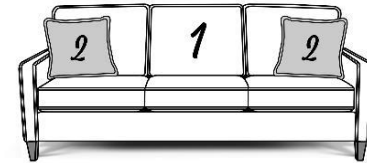

We do our best to provide the most accurate dimensions.
However, as with all handcrafted products, dimensions are approximate.

STATIONARY
May 9, 2024

East

4200 Series - Bailey

Type 1, 6, 11 & 14 Fabric; Chair & Otto also 22

ALSO AVAILABLE IN LEATHER.
PLEASE SEE THE 4200LR IN THE
LEATHER SECTION.

Style Number and Description	C	D	E	F	G	ADD	Style #	ADD	FLANGE		CK ADD	FK ADD	DP ADD	VISCO ADD	AIR ADD	PWR ADD	BP ADD	SU	LBS	C	Overall Dimensions		
									#	SIZE											W"	D"	H"
4204 Chair	719	729	739	759	769	19					29	39						4	64	28.41	34	38	38
4205 Sofa	1219	1239	1269	1289	1309	29			2	20 x 20	49	69	49					10	122	71.87	86	38	38
4206 Loveseat	1189	1209	1229	1249	1279	29			2	20 x 20	39	49	49					7	88	50.14	60	38	38
4207 Ottoman	309	309	319	329	339	9												1	18	5.63	26	22	17

FEATURES

Toss Pillow Types Available: No fabric restrictions on pillows; leather and vinyl pillows not available
Backs: Sinuous Wire Support, Semi - Attached, Block Foam with Poly Fiber Wrap, Zipper Access
Seats: Sinuous Wire Support, Block Foam with Poly Fiber Wrap, Ventilated, Reversible*
*Ottoman has attached seat cushion
Legs: 2.5" x 1.5" x 5", Screw-In Wood

4200 Series - Bailey

4250/4250N Series - Silas

Type 1, 6, 11 & 14 Fabric; Chair & Otto also 22

Style Number and Description	C	D	E	F	G	ADD	FINISH: BRASS		Welted		CK ADD	FK ADD	DP ADD	VISCO ADD	AIR ADD	PWR ADD	BP ADD	SU	LBS	C	Overall Dimensions		
							Style #	ADD	#	SIZE											W"	D"	H"
4254 Chair	869	879	899	909	919	19	4254N	29	1	20 x 20	29	39	29					5	87	38.73	44	39	39
4255 Sofa	1289	1309	1329	1349	1379	29	4255N	49	4	20 x 20	49	69	89					10	157	74.82	85	39	39
4256 Loveseat	1259	1269	1299	1319	1339	29	4256N	49	2	20 x 20	39	49	49					8	116	55.45	63	39	39
4257 Ottoman	359	369	379	389	389	9	4257N	29										1	24	6.47	27	23	18
4250-22 Wedge Seat	799	799	819	829	849	19			2	20 x 20	29	39	49					5	73	32.59	38	38	39
4250-23 RAF Sofa	1219	1239	1269	1289	1309	29	425023N	49	2	20 x 20	49	69	49					9	130	66.90	76	39	39
4250-24 LAF Sofa	1219	1239	1269	1289	1309	29	425024N	49	2	20 x 20	49	69	49					9	130	66.90	76	39	39
4250-27 RAF Loveseat	1029	1039	1069	1089	1109	29	425027N	49	2	20 x 20	39	49	49					7	96	47.53	54	39	39
4250-28 LAF Loveseat	1029	1039	1069	1089	1109	29	425028N	49	2	20 x 20	39	49	49					7	96	47.53	54	39	39
4250-39 Armless Chair	529	539	559	569	579	19	425039N	29			29	39						3	45	19.36	22	39	39
4250-63 RAF Corner Sofa	1399	1419	1439	1459	1479	29	425063N	49	4	20 x 20	49	69	89					11	148	79.22	90	39	39
4250-64 LAF Corner Sofa	1399	1419	1439	1459	1479	29	425064N	49	4	20 x 20	49	69	89					11	148	79.22	90	39	39

FEATURES

Toss Pillow Types Available: No fabric restrictions on pillows; leather and vinyl pillows not available
Back: Sinuous Wire, Semi-Attached, Block Foam with Poly Fiber Wrap, Zipper Access
Seat: Sinuous Wire, Block Foam with Poly Fiber Wrap, Ventilated, Loose, Reversible*
*Ottoman has attached seat cushion
Legs: 2.75" x 3.625" x 3.75", Wood, Dark Brown, Screw-In