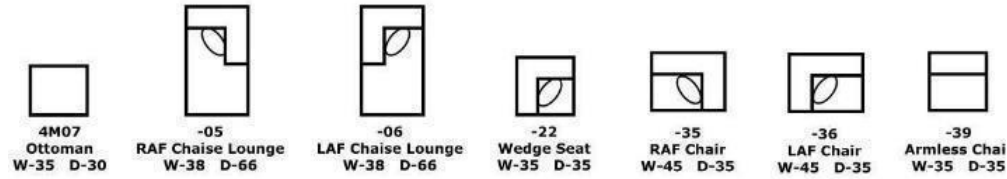

Seats:

Sinusoidal Wire Support with Frame Coil, Block Foam with Poly Fiber Cap, Tight

Legs:

2.75" x 3.625" x 4, Screw-In Wood

4M00 Series - Miller

Components

Popular Configurations

4M00 Series - Miller