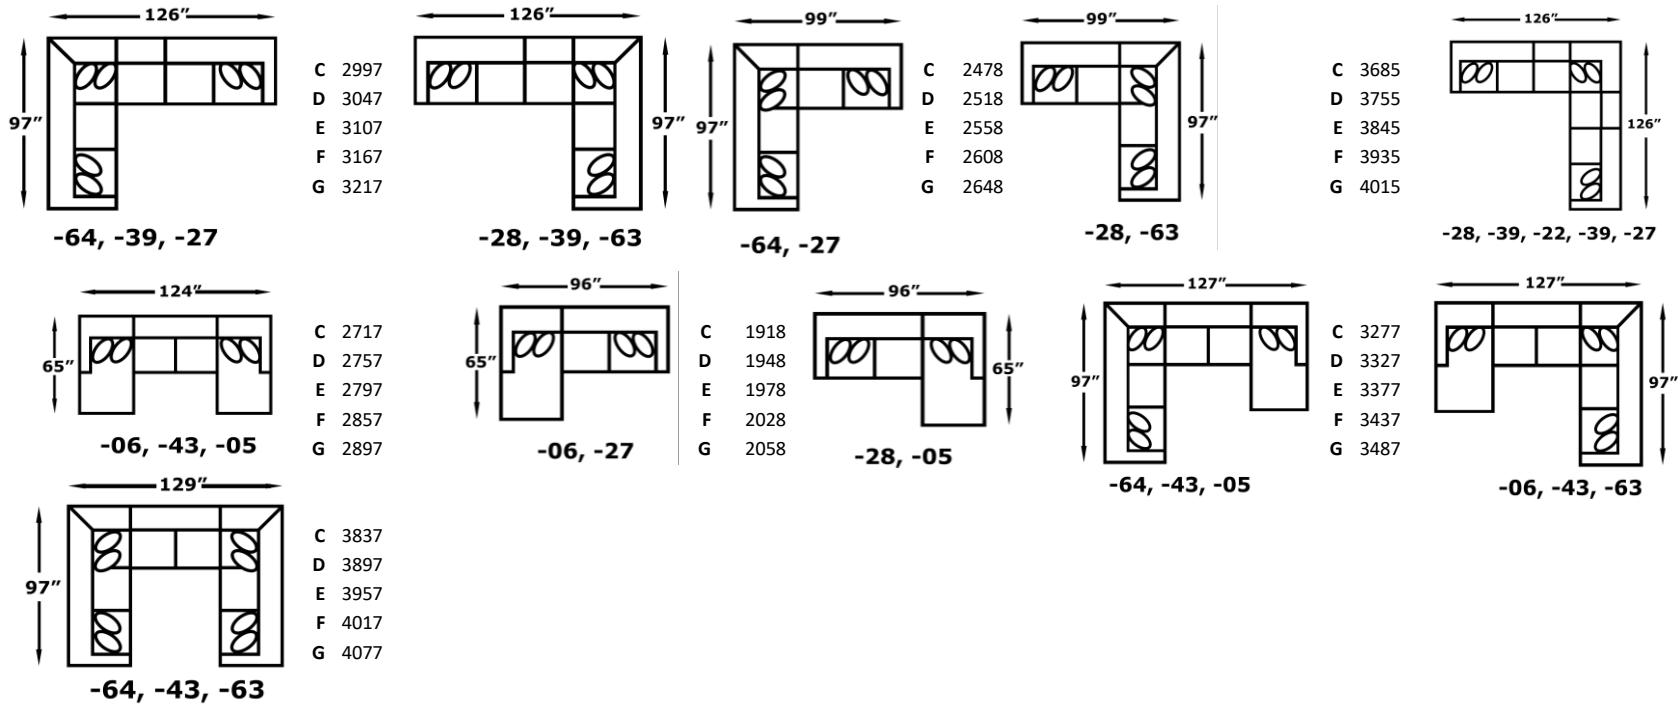

Popular Configurations