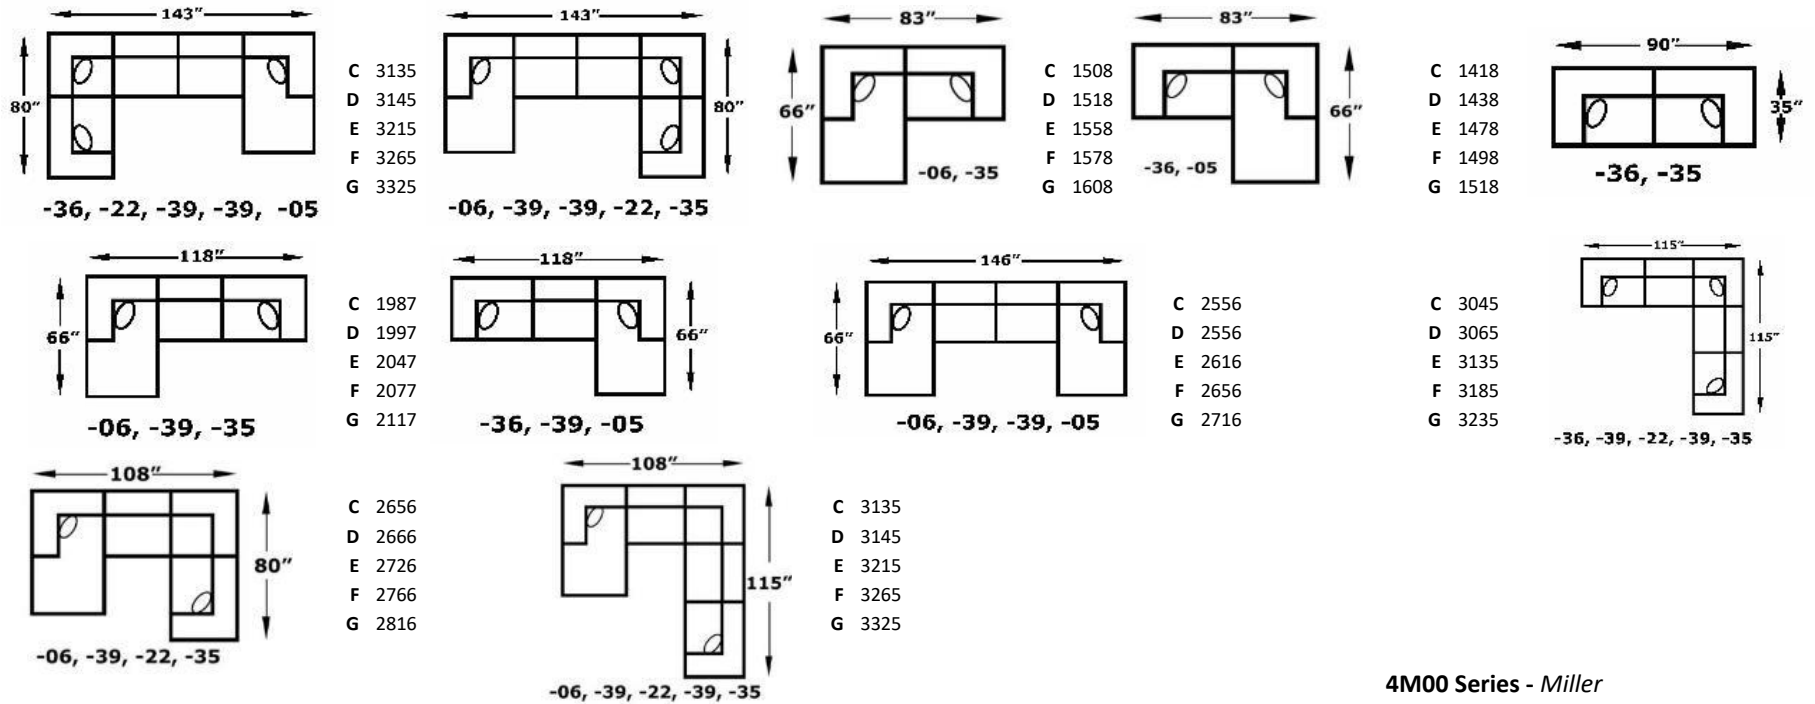

Seats:

Sinusoidal Wire Support with Frame Coil, Block Foam with Poly Fiber Cap, Tight

Legs:

2.75" x 3.625" x 4, Screw-In Wood

4M00 Series - Miller

Components

Popular Configurations

4M00 Series - Miller