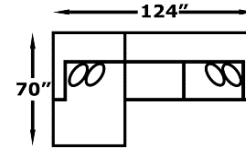

-06, -23

- C 2238
- D 2268
- E 2308
- F 2338
- G 2368