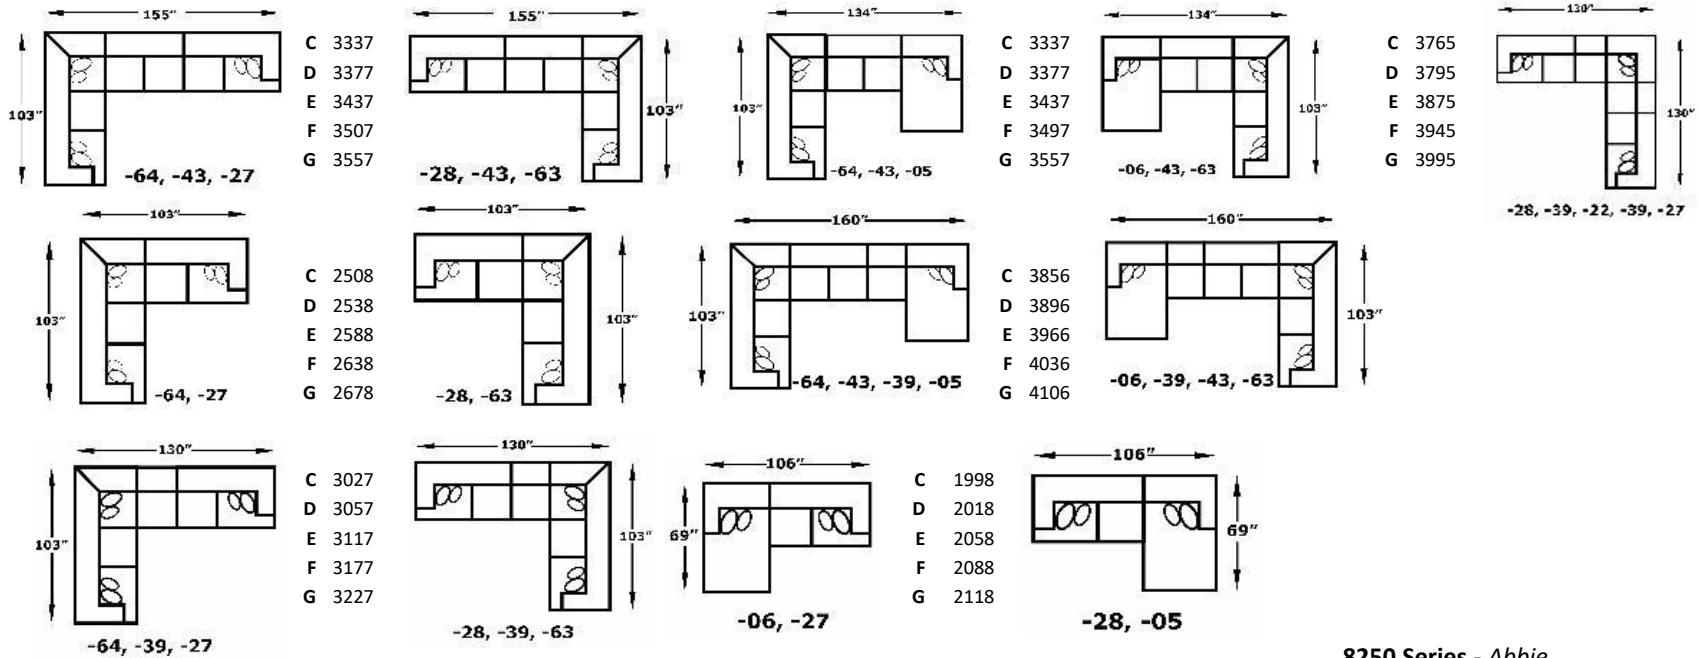

Popular Configurations