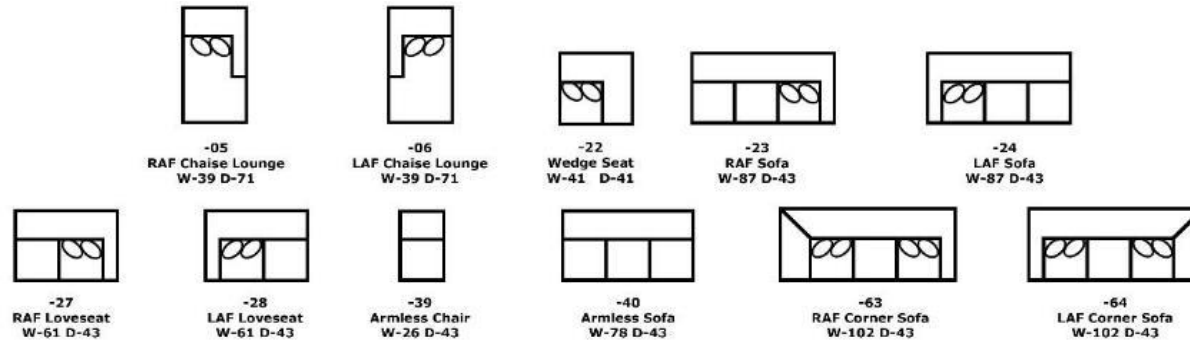

We do our best to provide the most accurate dimensions.
However, as with all handcrafted products, dimensions are approximate.

STATIONARY
May 9, 2024

Components