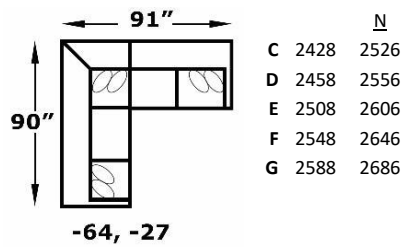

4250/4250N Series - Silas