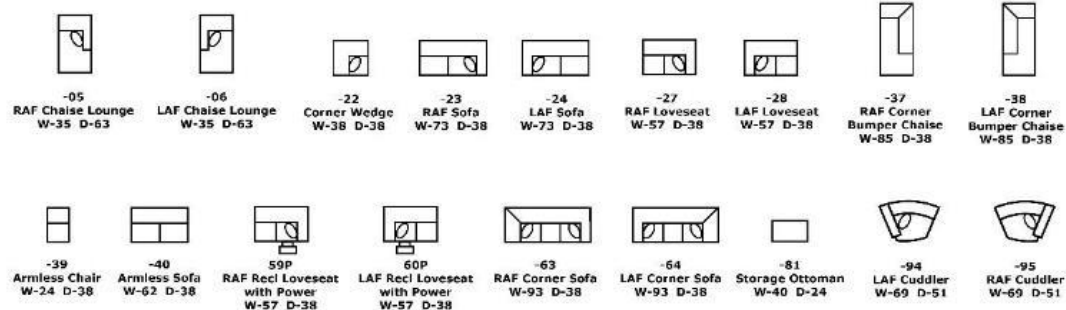

FEATURES

- Toss Pillow Types Available:** No fabric restrictions on pillows; leather and vinyl pillows not available
- Backs:** Sinuous Wire Support, Semi-Attached, Poly Fiber Fill with Zipper Access
- Seats:** Sinuous Wire Support, Block Foam with Poly Fiber Wrap, Loose, Ventilated, Reversible*
*Ottomans have attached seat cushions, -05/-06 & -94/-95 not reversible
- Legs:** 2.25", Screw-In Plastic, Ottomans: Black Casters

2450 Series - Huck

We do our best to provide the most accurate dimensions.
 However, as with all handcrafted products, dimensions are approximate.

Components

Popular Configurations

 111" (width) 111" (height) -24, -22, -23	C 2617 D 2667 E 2717 F 2777 G 2847	 120" (width) 54" (height) -94, -27	C 1888 D 1928 E 1978 F 2018 G 2058	 120" (width) 54" (height) -28, -95	C 2927 D 2977 E 3027 F 3097 G 3157	 135" (width) 93" (height) -64, -40, -05	 135" (width) 93" (height) -06, -40, -63
 135" (width) 111" (height) -24, -22, -39, -23	C 3046 D 3106 E 3176 F 3246 G 3326	 108" (width) 63" (height) -06, -23	C 1818 D 1848 E 1878 F 1908 G 1958	 108" (width) 63" (height) -24, -05	C 1678 D 1708 E 1738 F 1768 G 1808	 92" (width) 63" (height) -06, -27	 92" (width) 63" (height) -28, -05
 163" (width) 93" (height) -64, -40, -95	C 3137 D 3197 E 3267 F 3347 G 3407	 111" (width) 93" (height) -64, -23	C 2278 D 2318 E 2358 F 2408 G 2458	 111" (width) 93" (height) -24, -63			