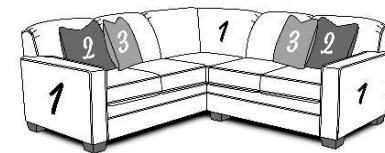

Style Number and Description	C	D	E	F	G	For Each Addl Grade Above G			Nailhead Option		Toss Pillow Count		Coil Cushions		Frame Coil		Feather Pillows		Visco Mattress		Air Mattress		Power Upgrade		Battery Pack		Ship Units		Weight		Cubes		Overall Dimensions						
						ADD	Style #	ADD	WELTED #	SIZE	CK ADD	FK ADD	DP ADD	VISCO ADD	AIR ADD	PWR ADD	BP ADD	SU	LBS	C	W"	D"	H"																
6000-04 Chair & 1/2	799	799	819	829	839	19			1	20 x 20	29	39	29																					43	38	35			
6005 Sofa	1109	1129	1159	1179	1199	29			2	20 x 20	49	69	49																										
6006 Loveseat	1079	1099	1119	1149	1169	29			2	20 x 20	39	49	49																										
6000-10 Large Ottoman	439	439	449	459	469	9																																	
6000-07 Twin Sleeper	1239	1249	1279	1299	1319	29			2	20 x 20	39		49	149	329																								
6008 Full Sleeper	1359	1369	1399	1419	1439	29			2	20 x 20	39		49	149	329																								
6009 Queen Sleeper	1469	1479	1509	1529	1549	29			2	20 x 20	49		49	149	329																								
6000-22 Super Wedge	699	709	719	729	739	19					29	39																											
6000-27 RAF Loveseat	819	829	849	859	869	19			2	20 x 20	39	49	49																										
6000-28 LAF Loveseat	819	829	849	859	869	19			2	20 x 20	39	49	49																										
6000-39 Armless Chair	459	469	479	489	499	9					29	39																											
6000-63 RAF Corner Sofa	1179	1199	1219	1239	1249	19			2	20 x 20	49	69	49																										
6000-64 LAF Corner Sofa	1179	1199	1219	1239	1249	19			2	20 x 20	49	69	49																										

FEATURES

Toss Pillow Types Available:

No fabric restrictions on pillows; leather and vinyl pillows not available

Backs:

Sinuous Wire Support, Attached, Block Foam with Poly Fiber Wrap

Seats:

Sinuous Wire Support, Block Foam with Poly Fiber Wrap, Ventilated, Reversible*

*Ottoman has attached seat cushion

Legs:

5.5" x 4.5" x 3", Screw-In Wood

6000 Series - Winston