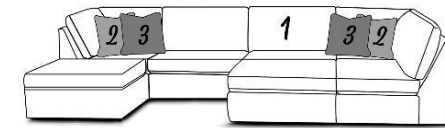

9F00 Series - *Scottie*