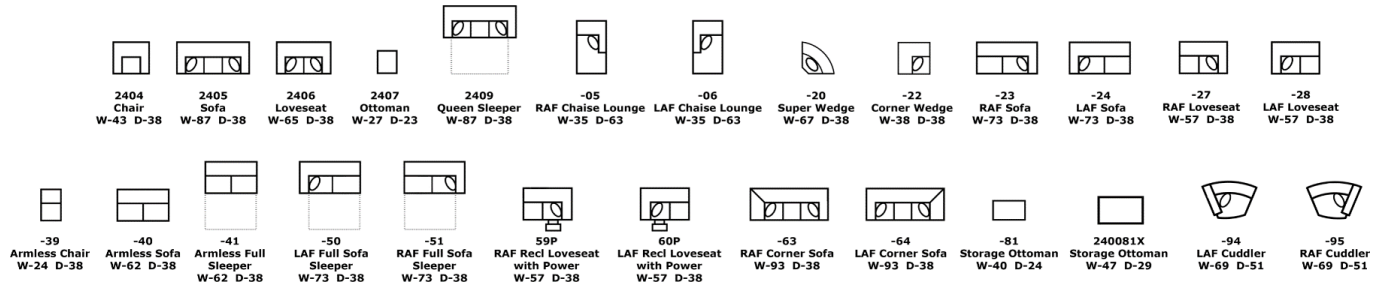

We do our best to provide the most accurate dimensions.
However, as with all handcrafted products, dimensions are approximate.

STATIONARY
May 9, 2024

Components