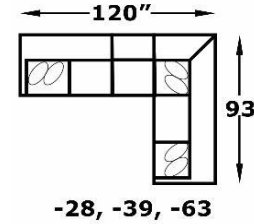

Components

Popular Configurations

- C 2138
- D 2178
- E 2218
- F 2268
- G 2318

- C 2607
- D 2657
- E 2707
- F 2767
- G 2837

- C 3325
- D 3385
- E 3465
- F 3555
- G 3655

3K00 - Kylie

We do our best to provide the most accurate dimensions.
However, as with all handcrafted products, dimensions are approximate.

STATIONARY
May 9, 2024

East

3M00 Series - Maya

Type 1, 6, 11 & 14 Fabric; Chair & Otto also 22

Style Number and Description	C	D	E	F	G	ADD	Style #	ADD	Weltd		CK	FK	DP	VISCO	AIR	PWR	BP	SU	LBS	C	Overall Dimensions		
									#	SIZE											W"	D"	H"
3M04 Chair	799	799	819	829	849	19						39						5	77	34.33	39	39	39
3M05 Sofa	1339	1359	1389	1409	1429	29			4	20 x 20		69	109					11	141	80.10	91	39	39
3M06 Loveseat	1309	1329	1349	1379	1399	29			1	14 x 22								8	108	57.21	65	39	39
3M07 Ottoman	299	299	309	319	329	9			2	20 x 20		49	49					1	29	7.70	29	27	17