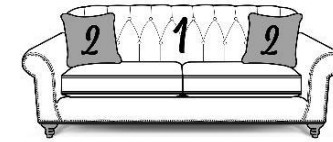

We do our best to provide the most accurate dimensions.
However, as with all handcrafted products, dimensions are approximate.

STATIONARY
May 9, 2024

East

5730/5730N Series - Stacy

Type 1, 6, 11 & 14 Fabric; Chair & Otto also 22

Style Number and Description	C	D	E	F	G	ADD	FINISH: SILVER		Weltd #	Weltd SIZE	CK ADD	FK ADD	DP ADD	VISCO ADD	AIR ADD	PWR ADD	BP ADD	SU	LBS	C	Overall Dimensions		
							Style #	ADD													W"	D"	H"
5734 Chair	709	719	729	749	759	19	5734N	29		29	39							5	60	35.80	44	38	37
5735 Sofa	1109	1129	1159	1179	1199	29	5735N	49	2	20 x 20	49	69	49					10	121	72.23	90	38	37
5736 Loveseat	1079	1099	1119	1149	1169	29	5736N	49	2	20 x 20	39	49	49					8	100	56.14	69	38	37
5737 Ottoman	379	379	389	399	409	9	5737N	29										1	20	6.47	27	23	18

FEATURES

Toss Pillow Types Available: No fabric restrictions on pillows; leather and vinyl pillows not available
Backs: Sinuous Wire Support, Attached, Block Foam with Poly Fiber Wrap
Seats: Sinuous Wire Support, Block Foam with Poly Fiber Wrap, Ventilated, Reversible*
*Ottoman has attached seat cushion
Legs: Front: 5", Turned Screw-in Wood; Back: 5", Tapered Screw-In Wood

5730/5730N Series - Stacy

6C00 Series - Cooper

Type 1, 2, 6, 11 & 14 Fabric; Chair & Otto also 22

Style Number and Description	C	D	E	F	G	ADD	Style #	ADD	Weltd #	Weltd SIZE	CK ADD	FK ADD	DP ADD	VISCO ADD	AIR ADD	PWR ADD	BP ADD	SU	LBS	C	Overall Dimensions		
																					W"	D"	H"
6C00-04 Chair & 1/2	859	869	879	899	909	19			1	22 x 22	29	39	29					6	93	41.76	44	41	40
6C05 Sofa	1139	1149	1179	1199	1219	29			2	22 x 22	49	69	89					11	151	80.67	85	41	40
6C06 Loveseat	1099	1119	1149	1169	1189	29			2	22 x 22	39	49	49					8	114	58.84	62	41	40
6C00-10 Large Ottoman	369	379	389	399	409	9												1	25	8.97	38	24	17

FEATURES

Toss Pillow Types Available: No fabric restrictions on pillows; leather and vinyl pillows not available
Backs: Sinuous Wire Support, Loose, Poly Fiber Fill in a Channel Bag with Zipper Access
Seats: Sinuous Wire Support, Block Foam with Poly Fiber Wrap, Ventilated, Reversible*
*Ottoman has attached seat cushion
Legs: 1.5", Screw-In Plastic; Ottoman has Black Casters