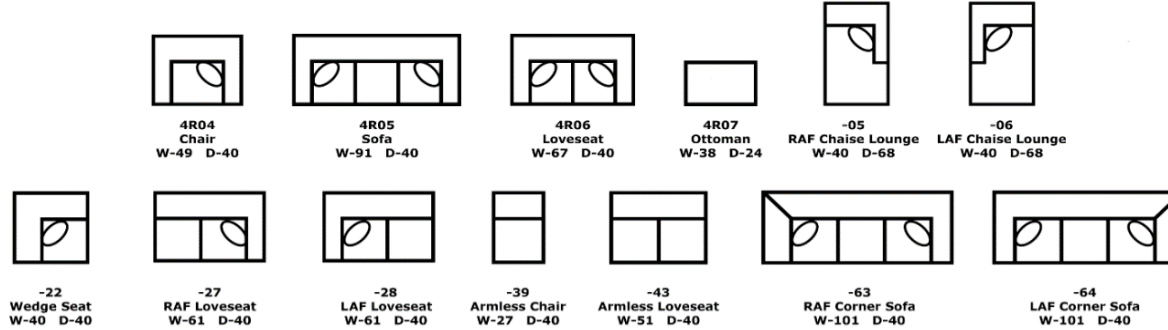

We do our best to provide the most accurate dimensions.
However, as with all handcrafted products, dimensions are approximate.

STATIONARY
May 9, 2024

Components