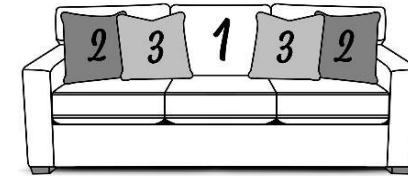

FEATURES

Toss Pillow Types Available:

No fabric restrictions on pillows; leather and vinyl pillows not available

Backs:

Sinuous Wire Support, Semi-Attached, Block Foam with Poly Fiber Wrap, Zipper Access

Seats:

Sinuous Wire Support, Block Foam with Poly Fiber Wrap, Ventilated, Reversible*

*Ottoman has attached seat cushion, -05/-06: Non-Reversible

Legs:

4.5" x 1.5", Screw-In Wood

6250 Series - Baylor