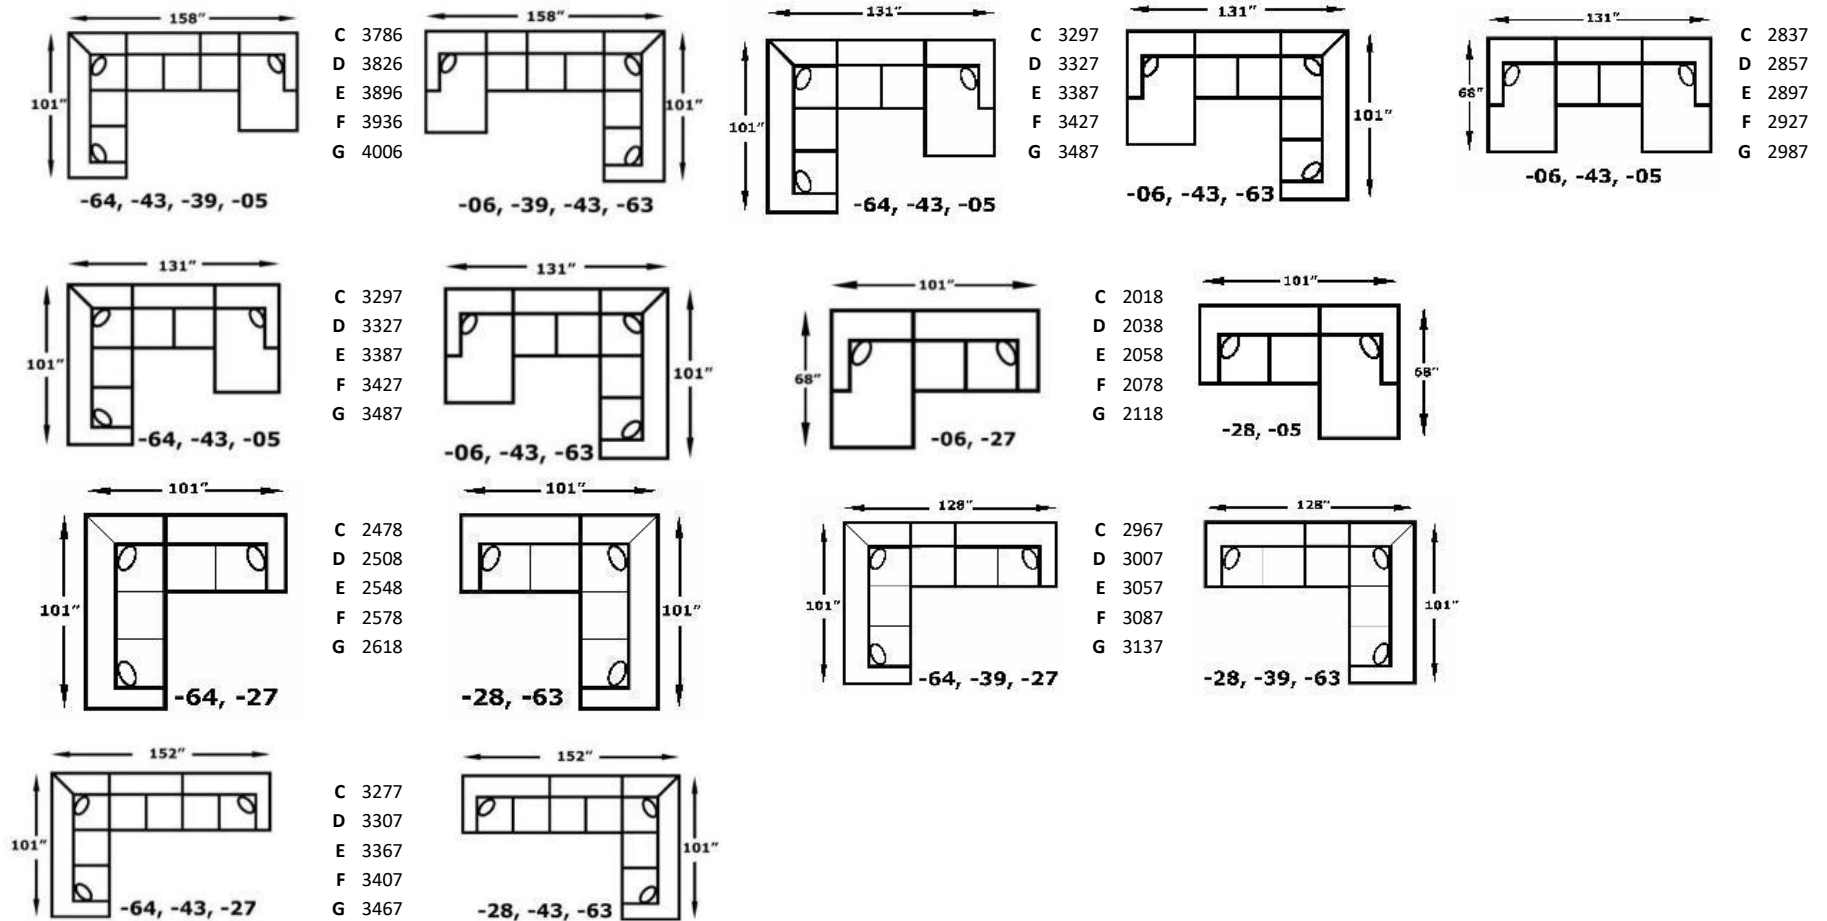

Popular Configurations