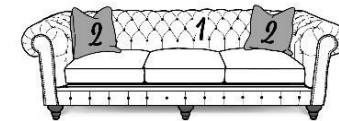

2R00R/2R00NR Series - Rondell