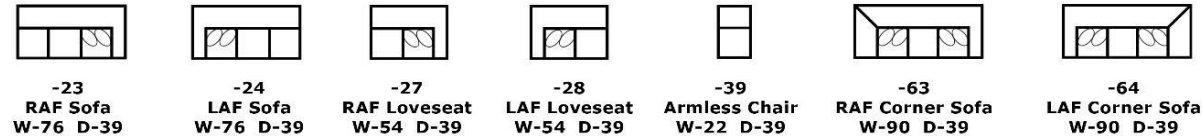

We do our best to provide the most accurate dimensions.
However, as with all handcrafted products, dimensions are approximate.

Components

Popular Configurations