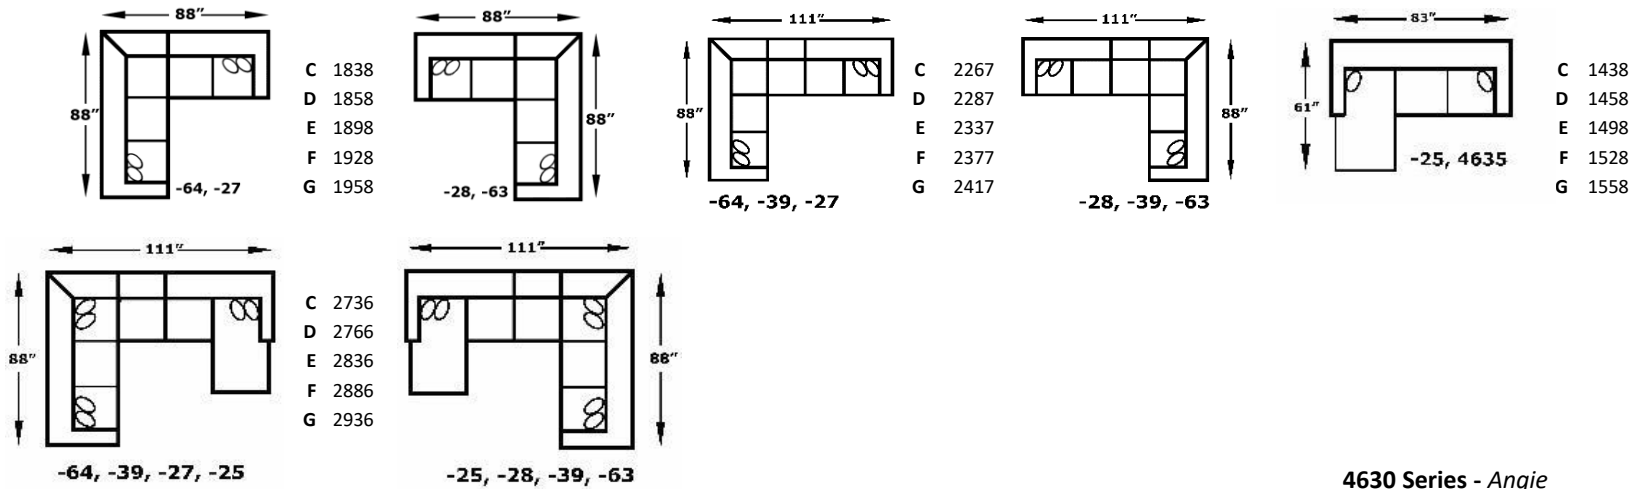

Popular Configurations