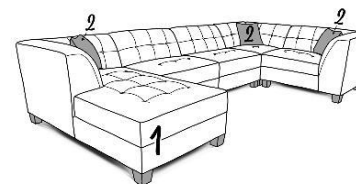

Legs:

2.75" x 3.625" x 4, Screw-In Wood

4M00 Series - Miller