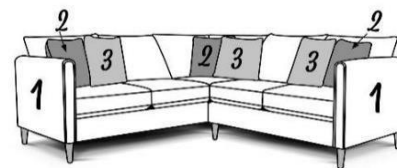

We do our best to provide the most accurate dimensions.
However, as with all handcrafted products, dimensions are approximate.

STATIONARY
May 9, 2024

East

3K00 - Kylie

Type 1, 6, 11 & 14 Fabric; Chair & Otto also 22

Style Number and Description	C	D	E	F	G	ADD	Style #	ADD	Weltd		CK	FK	DP	VISCO	AIR	PWR	BP	SU	LBS	C	Overall Dimensions		
									#	SIZE											W"	D"	H"
3K04 Chair	729	739	749	769	779	19			1	20 x 20	29	39	29					4	65	29.25	35	38	38
3K05 Sofa	1179	1199	1219	1239	1269	29			4	20 x 20	49	69	89					10	122	71.03	85	38	38
3K06 Loveseat	1149	1169	1189	1209	1229	29			2	20 x 20	39	49	49					7	96	49.30	59	38	38
3K07 Ottoman	299	299	309	319	329	9												1	16	6.47	27	23	18
3K00-22 Wedge Seat	689	689	709	719	739	19			2	20 x 20	29	39	49					4	64	31.75	38	38	38
3K00-27 RAF Loveseat	849	869	889	919	939	29			2	20 x 20	39	49	49					7	87	47.63	57	38	38
3K00-28 LAF Loveseat	849	869	889	919	939	29			2	20 x 20	39	49	49					7	87	47.63	57	38	38
3K00-39 Armless Chair	469	479	489	499	519	19					29	39						3	41	21.73	26	38	38
3K00-63 RAF Corner Sofa	1289	1309	1329	1349	1379	29			4	20 x 20	49	69	89					11	140	77.72	93	38	38
3K00-64 LAF Corner Sofa	1289	1309	1329	1349	1379	29			4	20 x 20	49	69	89					11	140	77.72	93	38	38

FEATURES

Toss Pillow Types Available:

No fabric restrictions on pillows; leather and vinyl pillows not available

Backs:

Sinuous Wire Support, Semi-attached, Poly Fiber Fill in a Channel Bag, Zipper Access

Seats:

Sinuous Wire Support, Block Foam with Poly Fiber Wrap, Ventilated, Reversible*

*Ottoman has attached seat cushion

Legs:

1.5" x 2.43" x 6", Screw-In Wood

3K00 - Kylie