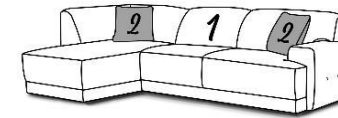

STATIONARY
May 9, 2024

East

2880 Series - Cole

Type 1, 11 & 14 Fabric; Chair & Otto also 22

Style Number and Description	C	D	E	F	G	ADD	Style #	ADD	Non-Weltd		CK	FK	DP	VISCO	AIR	PWR	BP	SU	LBS	C	Overall Dimensions		
									#	SIZE											W"	D"	H"
2884 Chair	709	719	729	749	759	19					INCL	39						5	78	36.17	47	38	35
2887 Ottoman	409	409	419	429	439	9												2	32	11.85	30	30	20
2880-05 RAF Chaise Lounge	769	779	799	809	819	19			1	20 x 20	INCL	39	29					8	95	54.51	39	69	35
2880-06 LAF Chaise Lounge	769	779	799	809	819	19			1	20 x 20	INCL	39	29					8	95	54.51	39	69	35
2880-23 RAF Sofa	859	869	879	899	909	19			1	20 x 20	INCL	69	29					8	106	57.73	75	38	35
2880-24 LAF Sofa	859	869	879	899	909	19			1	20 x 20	INCL	69	29					8	106	57.73	75	38	35
2880-39 Armless Chair	439	449	459	469	479	9					INCL	39						3	56	24.63	32	38	35

FEATURES

Toss Pillow Types Available:

Backs:

Seats:

Legs:

No fabric restrictions on pillows; leather and vinyl pillows not available
Sinuous Wire Support, Attached, Block Foam with Poly Fiber Wrap
Sinuous Wire Support, Block Foam with Poly Fiber Wrap with Coils, Tight 1.5", Screw-In Plastic