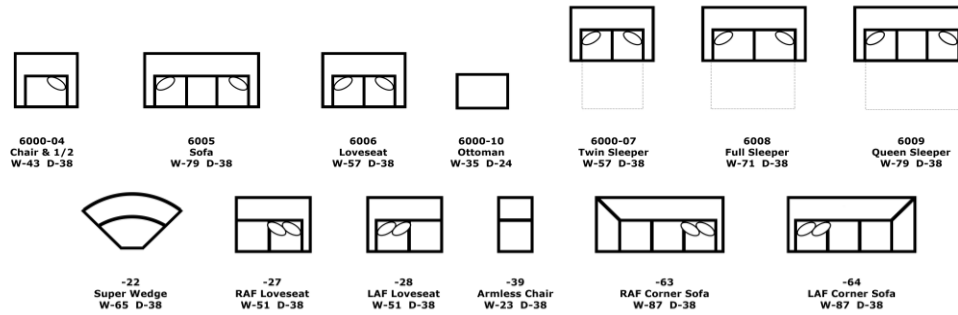

We do our best to provide the most accurate dimensions.
However, as with all handcrafted products, dimensions are approximate.

STATIONARY
May 9, 2024

Components

Popular Configurations