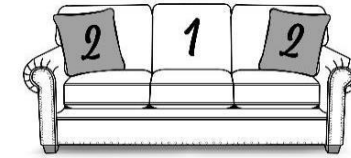

We do our best to provide the most accurate dimensions.
However, as with all handcrafted products, dimensions are approximate.

STATIONARY
May 9, 2024

East

2250/2250N Series - Brett

Type 1, 6, 11 & 14 Fabric; Chair & Otto also 22

Style Number and Description	C	D	E	F	G	ADD	FINISH: BRASS		Wetted #	SIZE	CK ADD	FK ADD	DP ADD	VISCO ADD	AIR ADD	PWR ADD	BP ADD	SU	LBS	C	Overall Dimensions		
							Style #	ADD													W"	D"	H"
2254 Chair	809	819	839	849	859	19	2254N	69			29	39						5	80	34.99	43	38	37
2255 Sofa	1199	1219	1249	1269	1289	29	2255N	69	2	20 x 20	49	69	49					10	134	72.42	89	38	37
2256 Loveseat	1169	1189	1209	1239	1259	29	2256N	69	2	20 x 20	39	49	49					7	108	53.70	66	38	37
2257 Ottoman	489	489	499	509	519	9	2257N	69										1	21	6.58	26	23	19

FEATURES

Toss Pillow Types Available:

No fabric restrictions on pillows; leather and vinyl pillows not available

Backs:

Sinuous Wire Support, Semi-Attached, Poly Fiber Fill with Zipper Access

Seats:

Sinuous Wire Support, Block Foam with Poly Fiber Wrap, Ventilated, Reversible*

*Ottoman has attached seat cushion

Legs:

2.5", Pyramid Screw-In Plastic

2250/2250N Series - Brett