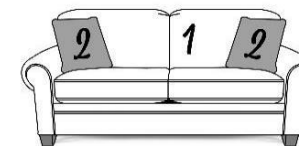

FEATURES

Toss Pillow Types Available: No fabric restrictions on pillows; leather and vinyl pillows not available
Backs: Sinuous Wire Support, Semi-Attached, Poly Fiber Fill with Zipper Access
Seats: Sinuous Wire Support, Block Foam with Poly Fiber Wrap, Ventilated, Reversible
Legs: Front: 4.75 x 5.5"; Back: 5.5", Screw-In Wood

1200 Series - Jones

1250 Series - Philip

Type 1, 6, 11 & 14 Fabric; Chair & Otto also 22

Style Number and Description	C	D	E	F	G	ADD	STANDARD FINISH: BRASS		Weltd		CK ADD	FK ADD	DP ADD	VISCO ADD	AIR ADD	PWR ADD	BP ADD	SU	LBS	C	Overall Dimensions		
							Style #	ADD	#	SIZE											W"	D"	H"
1254 Chair	729	739	759	769	789	19		INCL			29	39						5	74	34.17	42	38	37
1255 Sofa	1079	1099	1119	1139	1159	29		INCL	2	20 x 20	49	69	49					9	123	68.35	84	38	37
1256 Loveseat	1039	1059	1089	1109	1129	29		INCL	2	20 x 20	39	49	49					7	102	52.07	64	38	37
1257 Ottoman	409	419	429	439	459	19												1	24	6.47	27	23	18

FEATURES

Toss Pillow Types Available: No fabric restrictions on pillows; leather and vinyl pillows not available
Backs: Sinuous Wire Support, Attached, Block Foam with Poly Fiber Wrap
Seats: Sinuous Wire Support, Block Foam with Poly Fiber Wrap, Ventilated, Reversible*
 *Ottoman has attached seat cushion
Legs: Front: 4" x 4"; Back: 3.5", Pyramid Bolt-On Wood