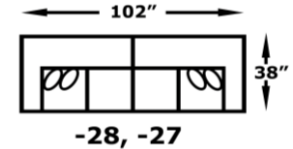

- C 1638
- D 1658
- E 1698
- F 1718
- G 1738