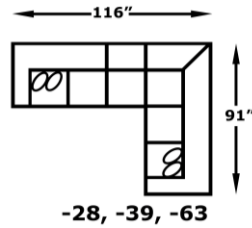

- C 1998
- D 2028
- E 2068
- F 2098
- G 2118