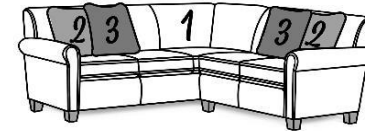

FEATURES

Toss Pillow Types Available:

No fabric restrictions on pillows; leather and vinyl pillows not available

Backs:

Sinuous Wire Support, Attached, Block Foam with Poly Fiber Wrap

Seats:

Sinuous Wire Support, Block Foam with Poly Fiber Wrap, Ventilated, Reversible*

*Ottoman has attached seat cushion

Legs:

3.625" x 4", Screw-In Wood

4630 Series - Angie