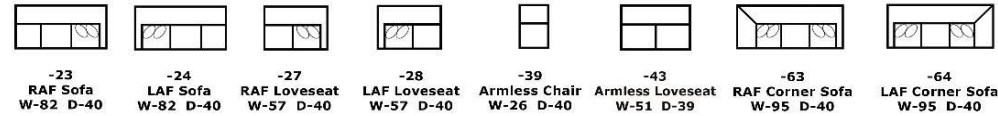

We do our best to provide the most accurate dimensions.
However, as with all handcrafted products, dimensions are approximate.

STATIONARY
May 9, 2024

Components