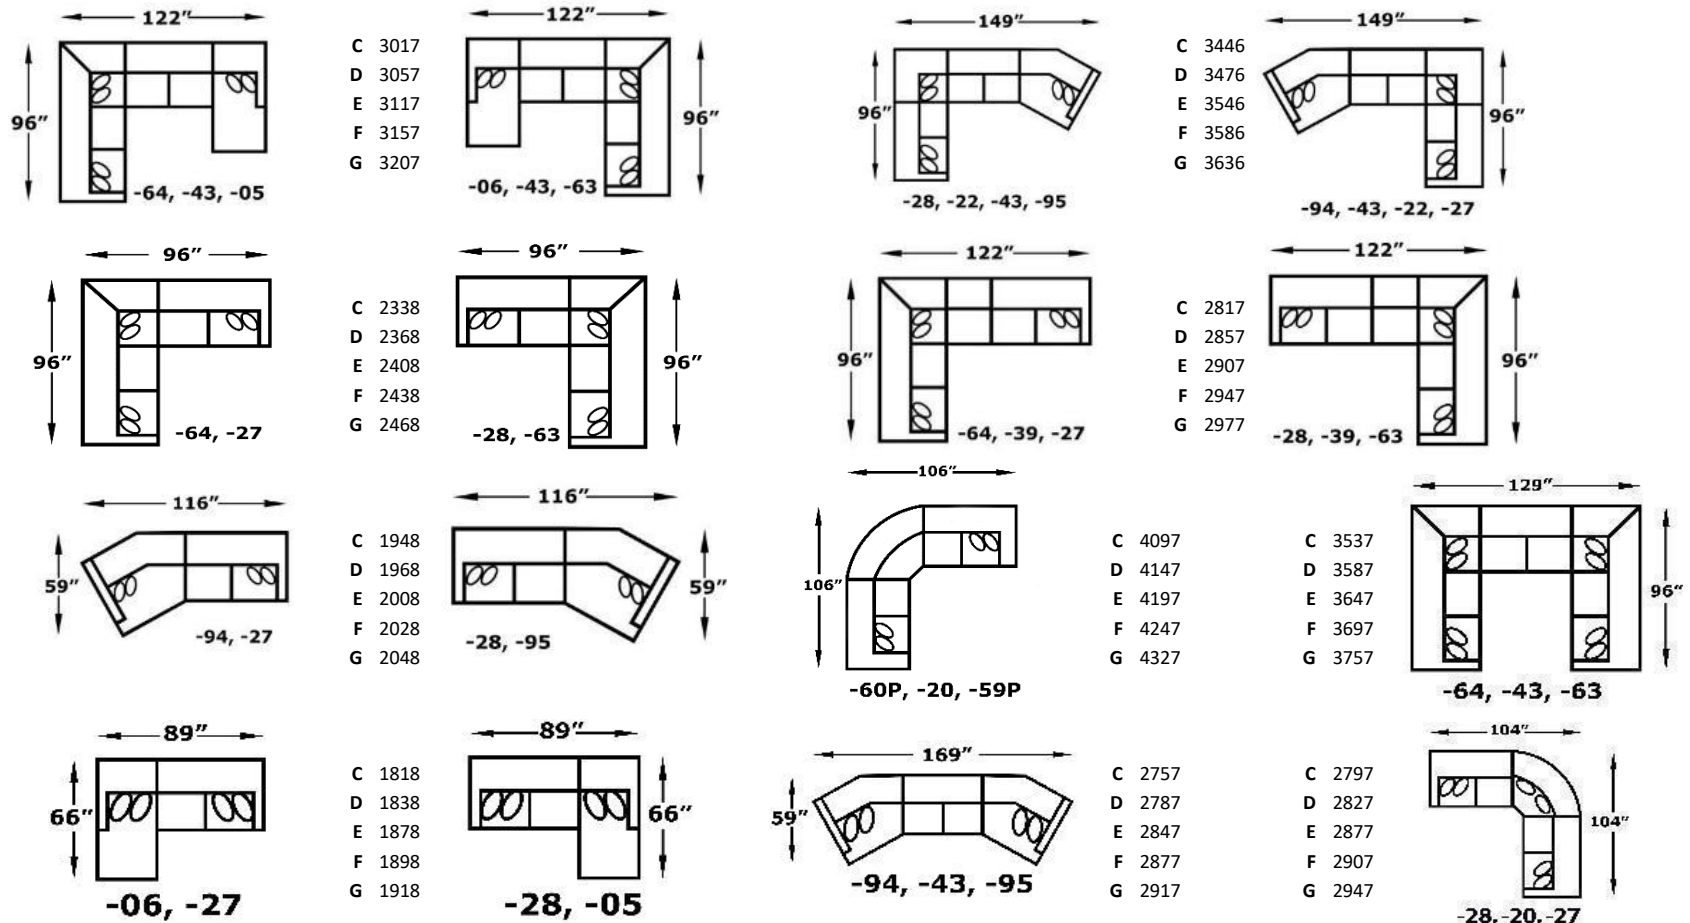

Popular Configurations

We do our best to provide the most accurate dimensions.
However, as with all handcrafted products, dimensions are approximate.

STATIONARY
May 9, 2024

East

4Y00/4Y00N Series - Rosalie

Type 1, 6, 11 & 14 Fabric; Chair & Otto also 22

Style Number and Description	C	D	E	F	G	ADD	FINISH: BRASS		Welted		Toss Pillow Count		Coil Cushions		Frame Coil		Feather Pillows		Visco Mattress		Air Mattress		Power Upgrade		Battery Pack		Ship Units		Weight		Overall Dimensions		
							Style #	ADD	#	SIZE	CK ADD	FK ADD	DP ADD	VISCO ADD	AIR ADD	PWR ADD	BP ADD	SU	LBS	C	W"	D"	H"										
4Y04 Chair	849	859	869	879	899	19	4Y04N	49	1	22 x22	29	39	29													6	80	45.79	46	43	40		
4Y05 Sofa	1429	1439	1469	1489	1509	29	4Y05N	49	4	22 x22	49	69	89													14	153	101.53	102	43	40		
4Y06 Loveseat	1389	1409	1429	1459	1479	29	4Y06N	49	2	22 x22	39	49	49													10	136	73.66	74	43	40		
4Y07 Ottoman	379	389	399	409	419	9	4Y07N	49																		1	26	8.32	35	25	17		
4Y00-22 90* Corner Wedge	789	799	809	829	839	19			2	22 x22	29	39	49													6	60	42.80	43	43	40		
4Y00-27 RAF Loveseat	989	1009	1029	1049	1069	29	4Y0027N	49	2	22 x22	39	49	49													9	95	64.70	65	43	40		
4Y00-28 LAF Loveseat	989	1009	1029	1049	1069	29	4Y0028N	49	2	22 x22	39	49	49													9	95	64.70	65	43	40		
4Y00-39 Armless Chair	519	519	529	539	549	9	4Y0039N	49			29	39														4	57	27.87	28	43	40		
4Y00-63 RAF Corner Sofa	1549	1569	1589	1619	1639	29	4Y0063N	49	4	22 x22	49	69	89													15	155	106.50	107	43	40		
4Y00-64 LAF Corner Sofa	1549	1569	1589	1619	1639	29	4Y0064N	49	4	22 x22	49	69	89													15	155	106.50	107	43	40		

FEATURES

- **Toss Pillow Types Available:** No fabric restrictions on pillows; leather and vinyl pillows not available
- **Backs:** Sinuous Wire Support, Loose, Poly Fiber Fill with Zipper Access
- **Seats:** Sinuous Wire Support, Block Foam with Poly Fiber Wrap, Ventilated, Reversible*
  *Ottoman has attached seat cushion
- **Legs:** 4.375" x 5", Turned Screw-In Wood

4Y00/4Y00N Series - Rosalie