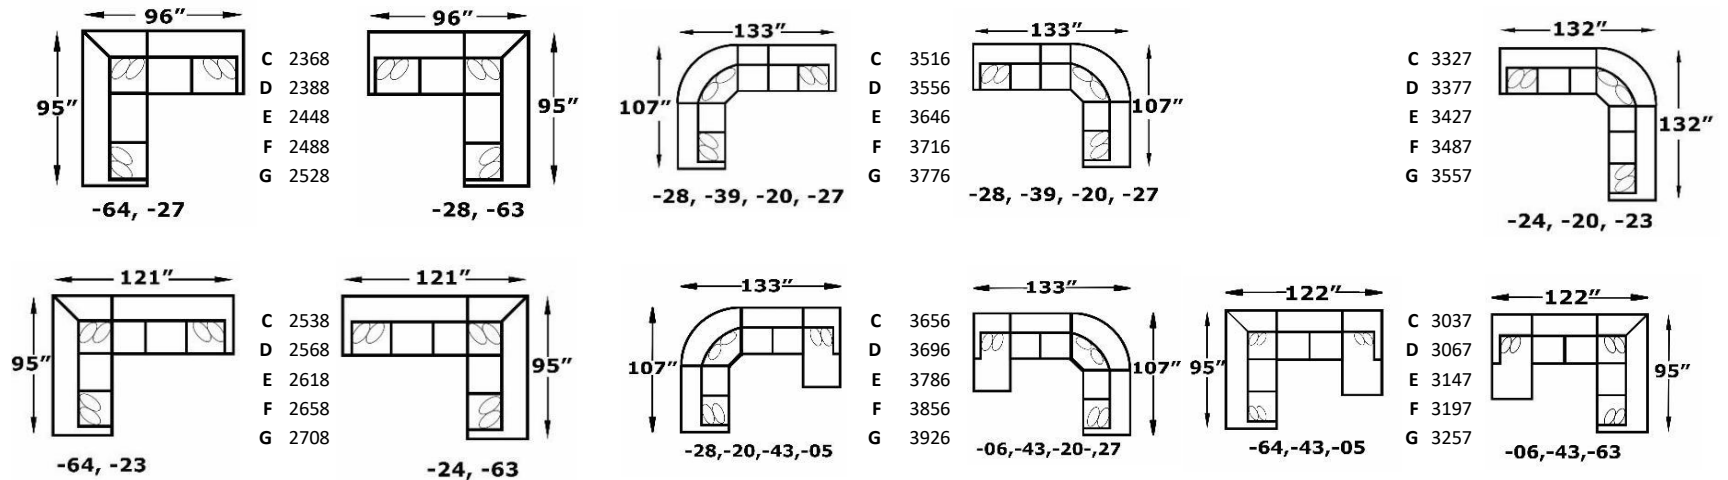

Popular Configurations