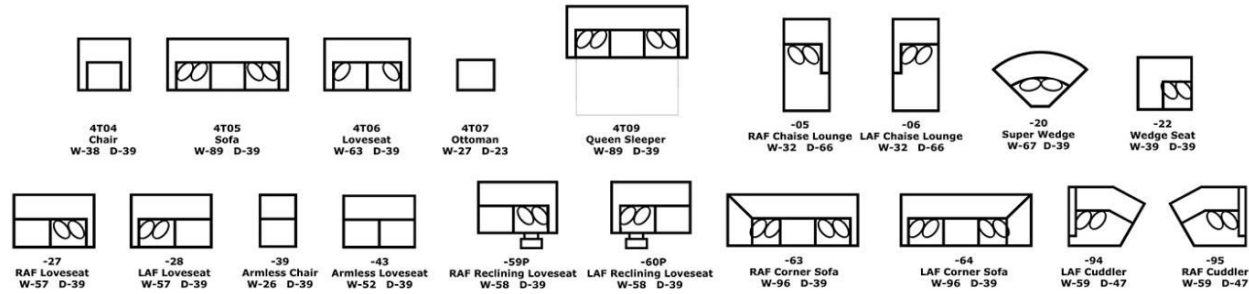

We do our best to provide the most accurate dimensions.
However, as with all handcrafted products, dimensions are approximate.

STATIONARY
May 9, 2024

Components