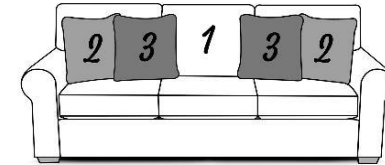

We do our best to provide the most accurate dimensions.
However, as with all handcrafted products, dimensions are approximate.

STATIONARY
May 9, 2024

East

2650 Series - Ailor

Type 1, 11 & 14 Fabric; Chair & Otto also 22

Style Number and Description	C	D	E	F	G	ADD	Style #	ADD	Toss Pillow Count		Coil Cushions		Frame Coil		Feather Pillows		Visco Mattress		Air Mattress		Power Upgrade		Battery Pack		Ship Units		Weight		Overall Dimensions		
									Non-Welted #	SIZE	CK ADD	FK ADD	DP ADD	VISCO ADD	AIR ADD	PWR ADD	BP ADD	SU	LBS	C	W"	D"	H"								
2654 Chair	809	809	829	839	859	19			1	20 x 20	29	39	29						5	84	39.72	44	40	39							
2655 Sofa	1309	1319	1349	1369	1389	29			4	20 x 20	49	69	89						12	145	85.76	95	40	39							
2656 Loveseat	1269	1289	1309	1339	1359	29			2	20 x 20	39	49	49						9	120	63.19	70	40	39							
2657 Ottoman	339	349	359	369	369	9													1	24	6.47	27	23	18							
2650-91 Sofa with Drop Down Tray	1459	1479	1499	1529	1549	29			4	20 x 20	49	69	89						12	179	85.76	95	40	39							
2650-25 Floating Ottoman Chaise	429	439	449	459	479	19					29								2	37	15.22	25	53	21							

FEATURES

Toss Pillow Types Available:

No fabric restrictions on pillows; leather and vinyl pillows not available

Backs:

Sinuous Wire Support, Semi-Attached, Poly Fiber Fill with Zipper Access

Seats:

Sinuous Wire Support, Block Foam with Poly Fiber Wrap, Ventilated, Reversible*

*Ottoman has attached seat cushion

Legs:

5.25" x 1.5", Screw-In Wood

2650 Series - Ailor