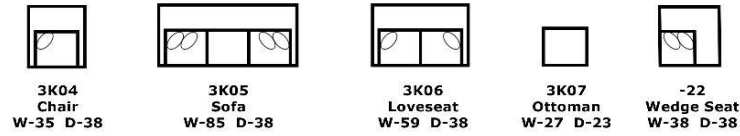

Seats:

Sinuous Wire Support, Block Foam with Poly Fiber Wrap, Ventilated, Reversible*

*Ottoman has attached seat cushion

Legs:

1.5" x 2.43" x 6", Screw-In Wood

3K00 - Kylie

We do our best to provide the most accurate dimensions.
 However, as with all handcrafted products, dimensions are approximate.

Components

Popular Configurations

- C 2138
- D 2178
- E 2218
- F 2268
- G 2318

- C 2607
- D 2657
- E 2707
- F 2767
- G 2837

- C 3325
- D 3385
- E 3465
- F 3555
- G 3655

3K00 - Kylie

We do our best to provide the most accurate dimensions.
However, as with all handcrafted products, dimensions are approximate.