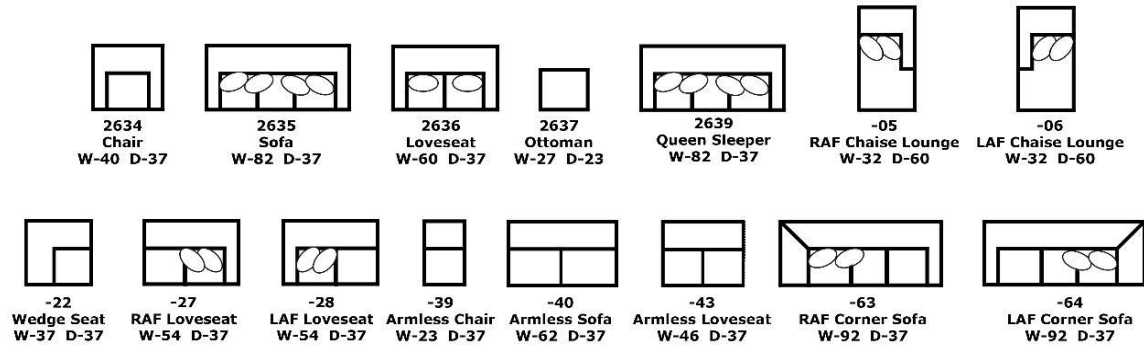

Sinuous Wire Support, Block Foam with Poly Fiber Wrap, Ventilated, Reversible*

*Ottoman has attached seat cushion, -05/-06 not reversible

Legs:

4" x 4" x 2.5", Screw-In Plastic

2630 Series - Charlie

Components