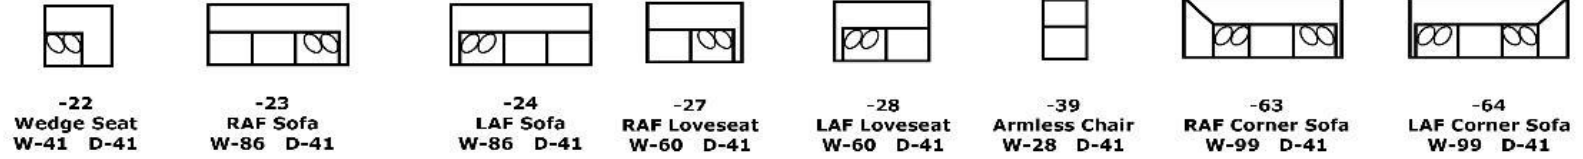

We do our best to provide the most accurate dimensions.
However, as with all handcrafted products, dimensions are
approximate.

STATIONARY
May 9, 2024

Components

3G00 Series - Abbott

We do our best to provide the most accurate dimensions.
However, as with all handcrafted products, dimensions are approximate.

STATIONARY
May 9, 2024

East

3K00 - Kylie

Type 1, 6, 11 & 14 Fabric; Chair & Otto also 22

Style Number and Description	C	D	E	F	G	ADD	Style #	ADD	Weltd		CK	FK	DP	VISCO	AIR	PWR	BP	SU	LBS	C	Overall Dimensions		
									#	SIZE											W"	D"	H"
3K04 Chair	729	739	749	769	779	19			1	20 x 20	29	39	29					4	65	29.25	35	38	38
3K05 Sofa	1179	1199	1219	1239	1269	29			4	20 x 20	49	69	89					10	122	71.03	85	38	38
3K06 Loveseat	1149	1169	1189	1209	1229	29			2	20 x 20	39	49	49					7	96	49.30	59	38	38
3K07 Ottoman	299	299	309	319	329	9												1	16	6.47	27	23	18
3K00-22 Wedge Seat	689	689	709	719	739	19			2	20 x 20	29	39	49					4	64	31.75	38	38	38
3K00-27 RAF Loveseat	849	869	889	919	939	29			2	20 x 20	39	49	49					7	87	47.63	57	38	38
3K00-28 LAF Loveseat	849	869	889	919	939	29			2	20 x 20	39	49	49					7	87	47.63	57	38	38
3K00-39 Armless Chair	469	479	489	499	519	19					29	39						3	41	21.73	26	38	38
3K00-63 RAF Corner Sofa	1289	1309	1329	1349	1379	29			4	20 x 20	49	69	89					11	140	77.72	93	38	38
3K00-64 LAF Corner Sofa	1289	1309	1329	1349	1379	29			4	20 x 20	49	69	89					11	140	77.72	93	38	38

FEATURES

Toss Pillow Types Available:

No fabric restrictions on pillows; leather and vinyl pillows not available

Backs:

Sinuous Wire Support, Semi-attached, Poly Fiber Fill in a Channel Bag, Zipper Access

Seats:

Sinuous Wire Support, Block Foam with Poly Fiber Wrap, Ventilated, Reversible*

*Ottoman has attached seat cushion

Legs:

1.5" x 2.43" x 6", Screw-In Wood

3K00 - Kylie