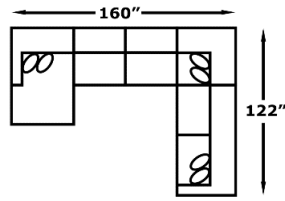

-06, -39, -39, -22, -23