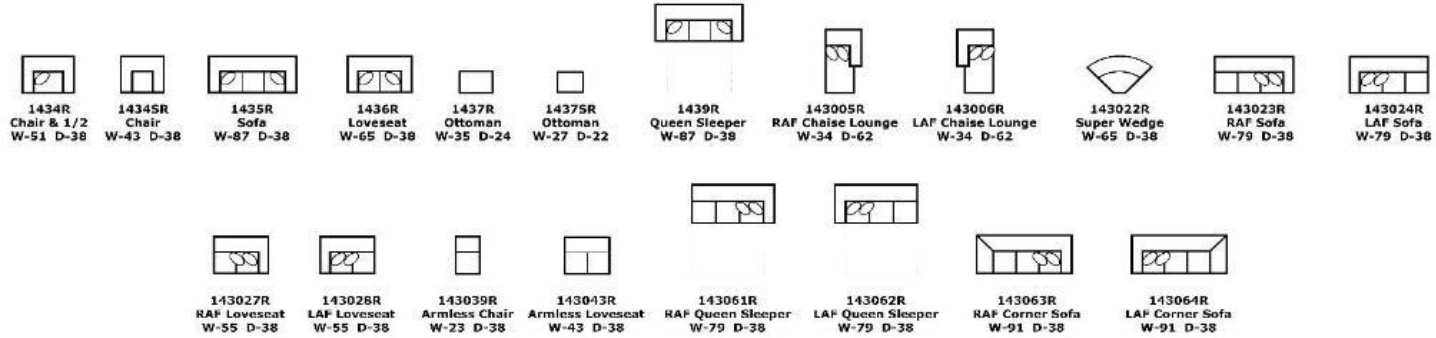

We do our best to provide the most accurate dimensions.
However, as with all handcrafted products, dimensions are approximate.

STATIONARY
May 9, 2024

Components