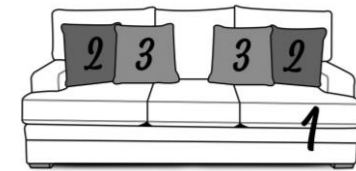

We do our best to provide the most accurate dimensions.
However, as with all handcrafted products, dimensions are approximate.

STATIONARY
May 9, 2024

East

2C00 Series - Luca

Type 1, 6, 11 & 14 Fabric; Chair & Otto also 22

Style Number and Description	C	D	E	F	G	ADD	Style #	ADD	Non-Weltd		CK	FK	DP	VISCO	AIR	PWR	BP	SU	LBS	C	Overall Dimensions		
									#	SIZE											W"	D"	H"
2C00-04 Chair & 1/2	899	909	929	939	949	19			1	22 x 22	29	39	29					6	95	44.84	46	42	41
2C05 Sofa	1359	1369	1399	1419	1439	29			4	22 x 22	49	69	89					12	168	88.69	89	42	41
2C00-56 Sofa w/Floating Otto Chaise	1659	1679	1699	1729	1749	29			4	22 x 22	49	69	89					12	168	88.69	89	68	41
2C00-10 Large Ottoman	409	409	419	429	439	9												1	29	10.16	39	25	18
2C00-69 Swivel Chair	949	959	969	989	999	19			1	22 x 22	29	39	29					6	127	44.84	46	42	41

FEATURES

Toss Pillow Types Available: No fabric restrictions on pillows; leather and vinyl pillows not available
Backs: Loose, Removeable, Poly Fiber Fill in a Channel Bag, Zipper Access
Seats: Sinuous Wire Support, Block Foam with Poly Fiber Wrap, Ventilated, Reversible
*Ottoman has attached seat cushion
Legs: 6" x 5.25" x 1.5", Screw-In Wood; -69: Swivel Base

2C00 Series - Luca

2R00R/2R00NR Series - Rondell

Type 1, 6, 11 & 14 Fabric; Chair & Otto also 22

ALSO AVAILABLE IN LEATHER.
PLEASE SEE THE 2R00ALR/NR IN THE LEATHER SECTION.

Style Number and Description	C	D	E	F	G	ADD	FINISH: BRASS		Weltd		CK	FK	DP	VISCO	AIR	PWR	BP	SU	LBS	C	Overall Dimensions		
							Style #	ADD	#	SIZE											W"	D"	H"
2R04R Chair	1209	1219	1239	1249	1259	19	2R04NR	29	1	20 x 20	29	39	29					6	114	44.63	57	41	33
2R05R Sofa	1469	1479	1509	1529	1549	29	2R05NR	49	2	20 x 20	49	69	49					11	163	77.52	99	41	33
2R06R Loveseat	1429	1449	1469	1499	1519	29	2R06NR	49	2	20 x 20	39	49	49					8	130	58.72	75	41	33
2R07R Ottoman	499	509	519	529	539	9												2	31	11.20	43	25	18

FEATURES

Toss Pillow Types Available: No fabric restrictions on pillows; leather and vinyl pillows not available
Backs: Sinuous Wire Support, Attached, Block Foam with Poly Fiber Wrap
Seats: Sinuous Wire Support, Block Foam with Poly Fiber Wrap, Ventilated, Reversible*
*Ottoman has attached seat cushion
Legs: 4.5" x 5.25", Turned Screw-In Wood