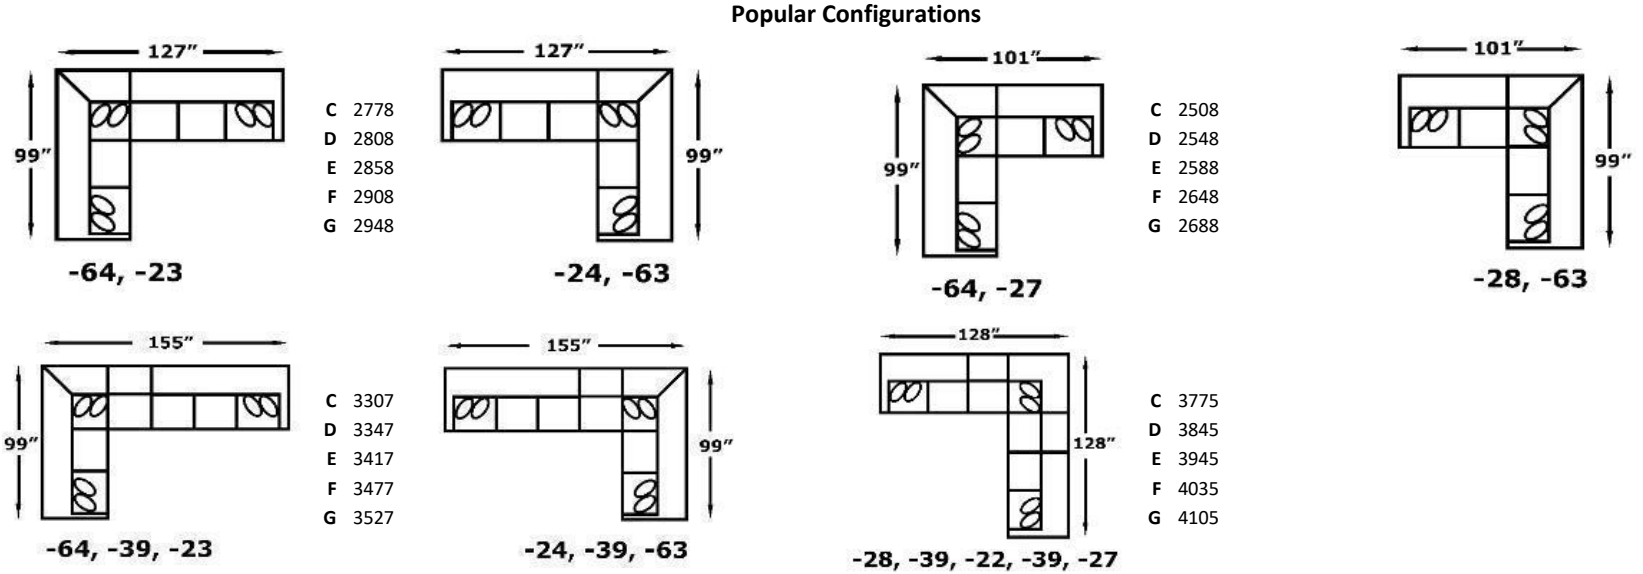

We do our best to provide the most accurate dimensions.
However, as with all handcrafted products, dimensions are
approximate.

STATIONARY
May 9, 2024

Components

3G00 Series - Abbott

We do our best to provide the most accurate dimensions.
However, as with all handcrafted products, dimensions are approximate.

STATIONARY
May 9, 2024

East

3K00 - Kylie

Type 1, 6, 11 & 14 Fabric; Chair & Otto also 22

Style Number and Description	C	D	E	F	G	ADD	Style #	ADD	Weltd		CK	FK	DP	VISCO	AIR	PWR	BP	SU	LBS	C	Overall Dimensions		
									#	SIZE											W"	D"	H"
3K04 Chair	729	739	749	769	779	19			1	20 x 20	29	39	29					4	65	29.25	35	38	38
3K05 Sofa	1179	1199	1219	1239	1269	29			4	20 x 20	49	69	89					10	122	71.03	85	38	38
3K06 Loveseat	1149	1169	1189	1209	1229	29			2	20 x 20	39	49	49					7	96	49.30	59	38	38
3K07 Ottoman	299	299	309	319	329	9												1	16	6.47	27	23	18
3K00-22 Wedge Seat	689	689	709	719	739	19			2	20 x 20	29	39	49					4	64	31.75	38	38	38
3K00-27 RAF Loveseat	849	869	889	919	939	29			2	20 x 20	39	49	49					7	87	47.63	57	38	38
3K00-28 LAF Loveseat	849	869	889	919	939	29			2	20 x 20	39	49	49					7	87	47.63	57	38	38
3K00-39 Armless Chair	469	479	489	499	519	19					29	39						3	41	21.73	26	38	38
3K00-63 RAF Corner Sofa	1289	1309	1329	1349	1379	29			4	20 x 20	49	69	89					11	140	77.72	93	38	38
3K00-64 LAF Corner Sofa	1289	1309	1329	1349	1379	29			4	20 x 20	49	69	89					11	140	77.72	93	38	38

FEATURES

Toss Pillow Types Available:

No fabric restrictions on pillows; leather and vinyl pillows not available

Backs:

Sinuous Wire Support, Semi-attached, Poly Fiber Fill in a Channel Bag, Zipper Access

Seats:

Sinuous Wire Support, Block Foam with Poly Fiber Wrap, Ventilated, Reversible*

*Ottoman has attached seat cushion

Legs:

1.5" x 2.43" x 6", Screw-In Wood

3K00 - Kylie