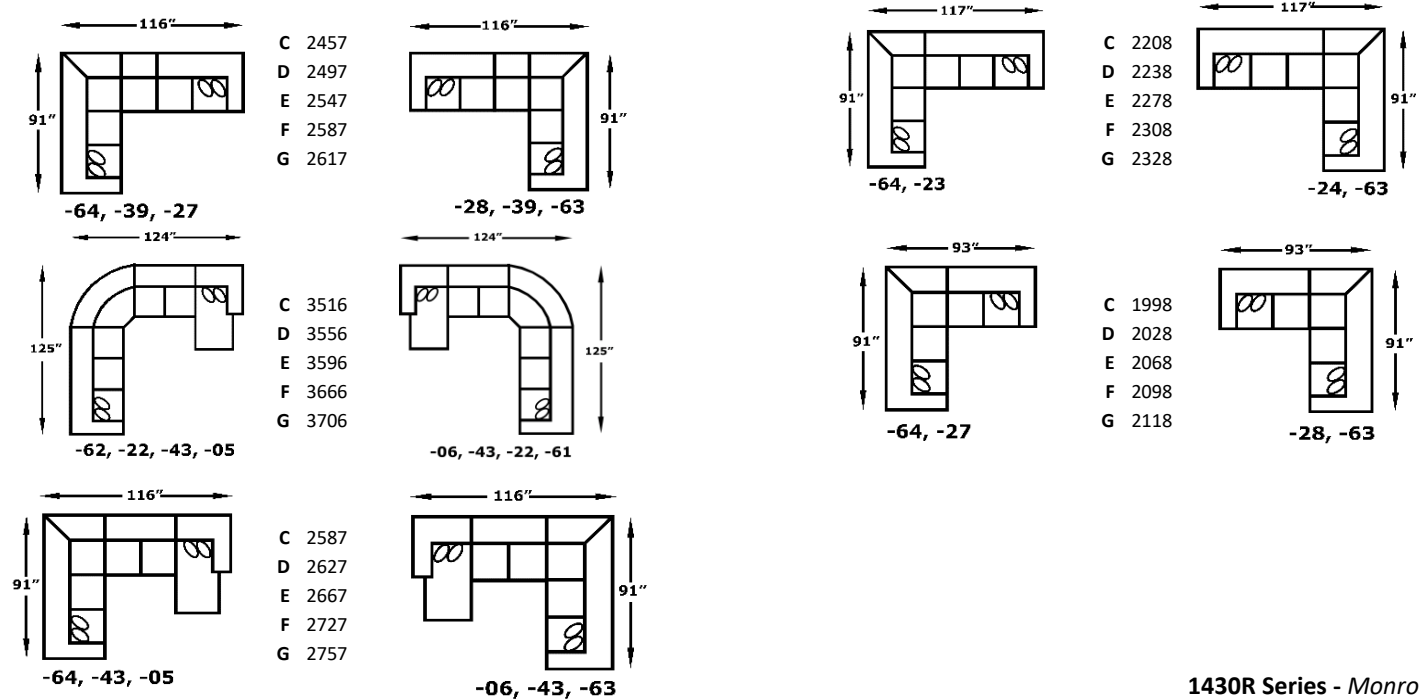

Popular Configurations