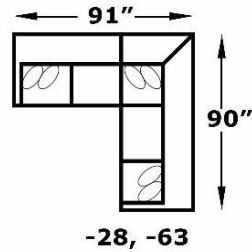

4250/4250N Series - Silas