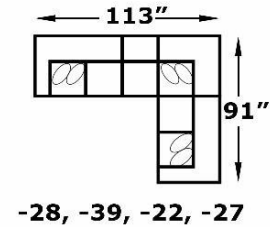

4250/4250N Series - Silas