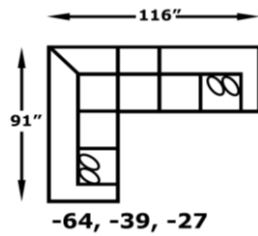

- C 2457
- D 2497
- E 2547
- F 2587
- G 2617