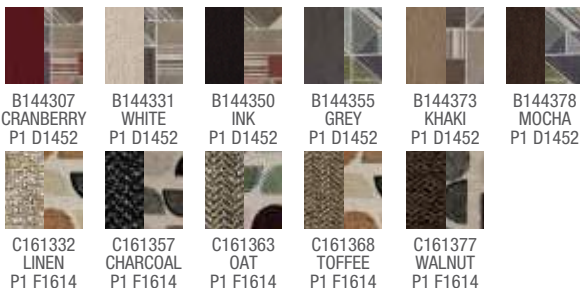

Cover Choices Fabric: DR, UR

La-Z-Boy Select™ Fabric Choices:

B1443-Andromeda, C1613-Cecile Note: any P1 color can be ordered with any base

Shown in Andromeda B144373 Khaki; P1 D145268