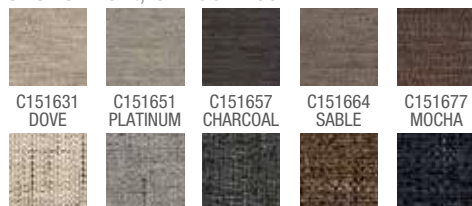

Finishes: (007) Brown Mahogany, Optional: (021) Coffee

Cover Choices

Fabric: DR, UR, DP, NP, PS, UE, VS, BU

Recycled Leather: RL

Leather: LL, LM

La-Z-Boy Select™ Fabric Choices:

C1516-Merit, C1700-Nico

Note: All select fabrics include P1 self pillows