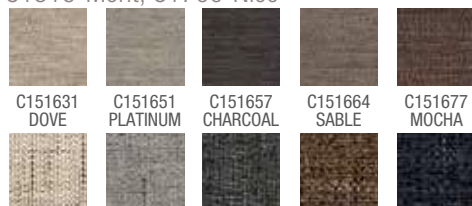

C151631
DOVE

C151651
PLATINUM

C151657
CHARCOAL

C151664
SABLE

C151677
MOCHA

C170033
OYSTER

C170053
ASH

C170057
CHARCOAL