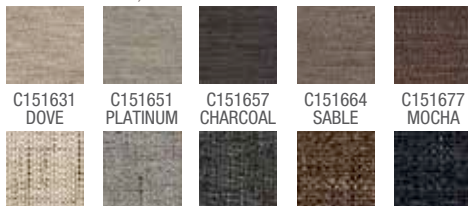

La-Z-Boy Select™ Fabric Choices:

C1516-Merit, C1700-Nico

Note: All select fabrics include P1 self pillows