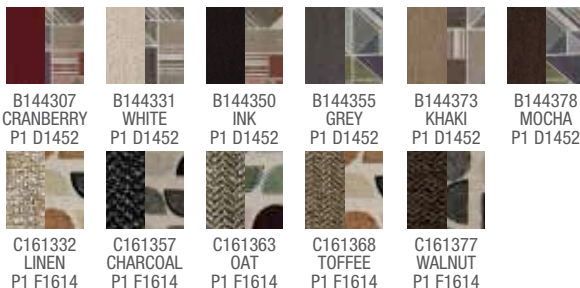

Cover Choices Fabric: DR, UR

La-Z-Boy Select™ Fabric Choices:

B1443-Andromeda, C1613-Cecile Note: any P1 color can be ordered with any base

Shown in Andromeda B144373 Khaki; P1 D145268