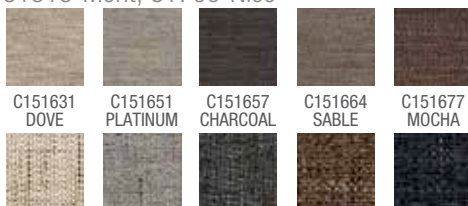

Style Number	Description	Dimensions	Options
60C-694	CORNER (wall space required: 98")	37.5" H x 66" W x 55" D	C1, F1, FP, P1, WL, Z4
60CC-694	CORNER (wall space required: 78")	37.5" H x 53" W x 39" D	C1, F1, FP, P1, WL, Z4
60D/60E-694	LEFT/RIGHT-ARM SITTING LOVESEAT	37.5" H x 57" W x 40" D	C1, F1, FP, P1, WL, Z4
60M-694	ARMLESS CHAIR	37.5" H x 24" W x 40" D	WL, Z4
60L/60R-694	LEFT/RIGHT-ARM SITTING CHAISE	37.5" H x 32" W x 64.5" D	C1, F1, FP, P1, WL, Z4
60CL/60CR-694	LEFT/RIGHT-ARM SITTING CUDDLER	37.5" H x 59" W x 48" D	C1, F1, FP, P1, WL, Z4

Finishes: Standard: (007) Brown Mahogany, Optional: (021) Coffee

Cover Choices Fabric: DR, UR, UE, BU
Recycled Leather: RL
Leather: LL, LM

La-Z-Boy Select™ Fabric Choices:

C1516-Merit, C1700-Nico

C151631 DOVE C151651 PLATINUM C151657 CHARCOAL C151664 SABLE C151677 MOCHA

C170033 OYSTER C170053 ASH C170057 CHARCOAL C170076 CARAMEL C170087 ECLIPSE

Note: All select fabrics include P1 self pillows