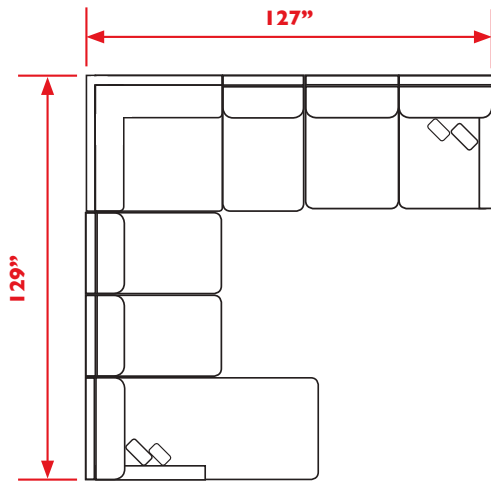

Also available with two pillow option (2P) - Same Fabric

MEASUREMENTS

Height	18"
Width	48"
Depth	21 ½"

All measurements are approximate.

BENCHES

Easily coordinated. Beautiful comfort. Built to last.
The only benches worthy of being called Best.

S20AQ
**QUEEN SLEEPER
WITH AIR
MATTRESS**

S20MQ
**QUEEN SLEEPER
WITH MEMORY
FOAM**

MEASUREMENTS			
Sofa	H: 33"	W: 79"	D: 35 ½"
Seat	H: 19 ½"	W: 69"	D: 23"

● Coil Spring Cushioning ● Air Dream Mattress ● Memory Foam Mattress ● Innerspring Mattress

All measurements are approximate.

STATIONARY SOFAS

Easily coordinated. Beautiful comfort. Built to last.
The only stationary sofas worthy of being called Best.

Dovely Collection
Cover Shown: 21572C

M25CL - Chaise (Left Arm)*†
M25CR - Chaise (Right Arm)*†

UNIT	SEAT
H: 37 1/2"	H: 19 1/2"
W: 35"	W: 27 1/2"
D: 65"	D: 22 1/2"

M25LL - Loveseat (Left Arm)*†
M25LR - Loveseat (Right Arm)*†

UNIT	SEAT
H: 37 1/2"	H: 19 1/2"
W: 60"	W: 54 1/2"
D: 40 1/2"	D: 22 1/2"

M25AL - Armless Loveseat