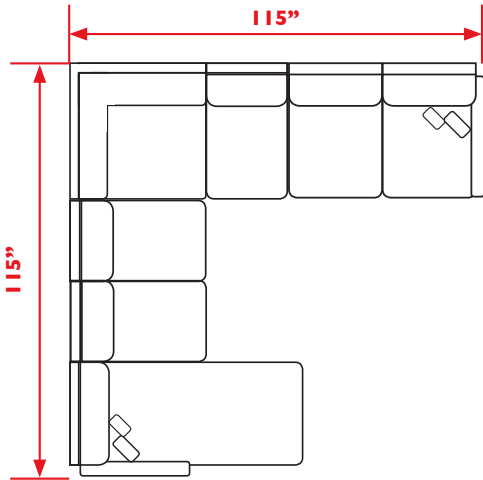

700+
OPTIONS

SOFA MEASUREMENTS

	Sofa		Seat
Height	38"	Height	20 ½"
Width	77-83"	Width	64"
Depth	39"	Depth	22 ½"

LOVESEAT MEASUREMENTS

	Loveseat		Seat
Height	38"	Height	20 ½"
Width	56-62"	Width	43"
Depth	39"	Depth	22 ½"

MEASUREMENTS			
Sofa	H: 38"	W: 83"	D: 39"
Seat	H: 20 ½"	W: 64"	D: 22 ½"

Cover Shown: 20017 / 19709

S80SK
STATIONARY SOFA

MATCHING LOVESEAT,
CHAIR & OTTOMAN
AVAILABLE

Two pillows standard, any fabric (Pillow 5)

H: 38"

W: 31 1/2"

D: 65"

SEAT

H: 20 1/2"

W: 22 1/2"

D: 48"

M80LL_ - Loveseat (Left Arm)*