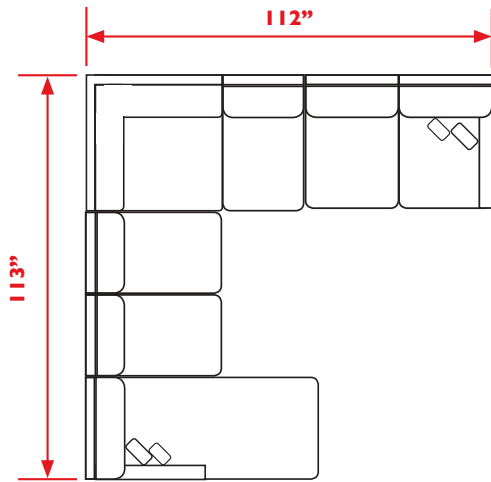

W: 29"

D: 65"

SEAT

H: 21"

W: 22 1/2"

D: 48"

M82LL_ - Loveseat (Left Arm)*

M82LR_ - Loveseat (Right Arm)*