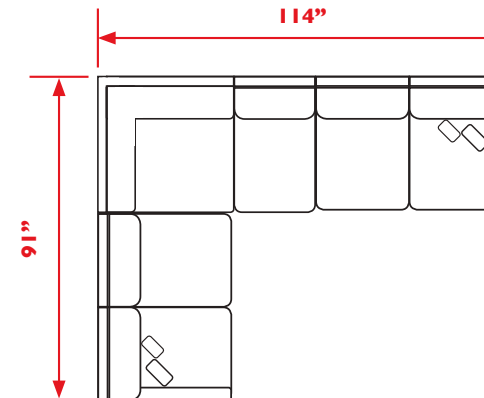

M81AC_ - Armless Chair

Choose Finish: Espresso (E), Distressed Pecan (DP) or Riverloom (R)

M81ACSK - Armless Chair

Skirt

UNIT

H: 38"

W: 22 1/2"

D: 39"

SEAT

H: 21"

W: 22 1/2"

D: 21 1/2"

M81W_ - Wedge

Choose Finish: Espresso (E), Distressed Pecan (DP) or Riverloom (R)

M81WSK - Wedge

Skirt

UNIT

H: 38"

W: 38 1/2"

D: 38 1/2"

SEAT

H: 21"

W: 22 1/2"

D: 21 1/2"

● Custom Comfort ● Coil Spring Cushioning

*Comes with two pillows in choice of fabric, pillow 14

All measurements are approximate.

CUSTOM