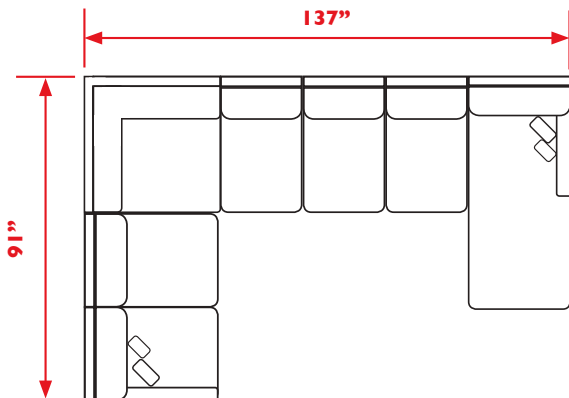

M81AC_ - Armless Chair

Choose Finish: Espresso (E), Distressed Pecan (DP) or Riverloom (R)

M81ACSK - Armless Chair

Skirt

UNIT

H: 38"

W: 22 1/2"

D: 39"

SEAT

H: 21"

W: 22 1/2"

D: 21 1/2"

M81W_ - Wedge

Choose Finish: Espresso (E), Distressed Pecan (DP) or Riverloom (R)

M81WSK - Wedge

Skirt

UNIT

H: 38"

W: 38 1/2"

D: 38 1/2"

SEAT

H: 21"

W: 22 1/2"

D: 21 1/2"

● Custom Comfort ● Coil Spring Cushioning

*Comes with two pillows in choice of fabric, pillow 14

All measurements are approximate.

CUSTOM