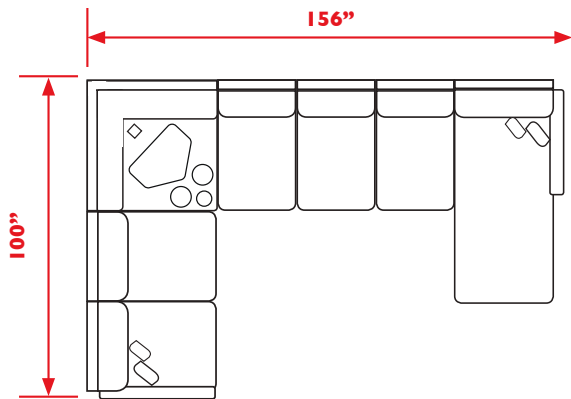

M25CL - Chaise (Left Arm)*†
M25CR - Chaise (Right Arm)*†

UNIT	SEAT
H: 37 1/2"	H: 19 1/2"
W: 35"	W: 27 1/2"
D: 65"	D: 22 1/2"

M25LL - Loveseat (Left Arm)*†
M25LR - Loveseat (Right Arm)*†

UNIT	SEAT
H: 37 1/2"	H: 19 1/2"
W: 60"	W: 54 1/2"
D: 40 1/2"	D: 22 1/2"

M25AL - Armless Loveseat

UNIT	SEAT
H: 37 1/2"	H: 19 1/2"
W: 54"	W: 55 1/2"
D: 40 1/2"	D: 22 1/2"

M25AC - Armless Chair

UNIT	SEAT
H: 37 1/2"	H: 19 1/2"
W: 27"	W: 27 1/2"
D: 40 1/2"	D: 22 1/2"

M25W - Wedge

UNIT	SEAT
H: 37 1/2"	H: 19 1/2"
W: 40"	W: 22 1/2"
D: 40"	D: 22 1/2"

M25WC - Wedge Console

UNIT	SEAT
H: 38 1/2"	H: 23 1/2"
W: 40"	W: --
D: 40"	D: --

M25D - Drawer Console

UNIT
H: 38 1/2"
W: 14"
D: 40 1/2"

○ USB Charger ● Wireless Phone Charger

*Comes with two pillows in choice of fabric, pillow 6 † Comes with built in USB charger

All measurements are approximate.

STATIONARY