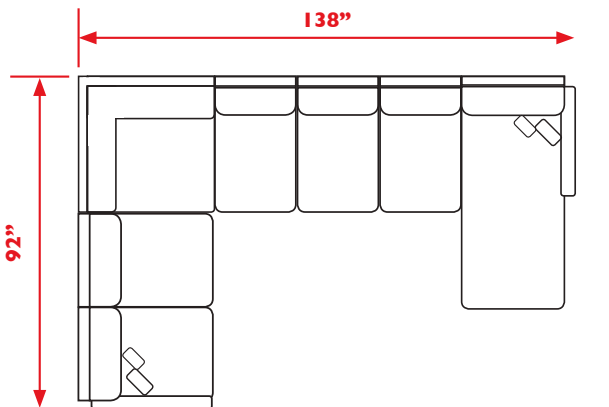

M80AC_ - Armless Chair

Choose Finish: Espresso (E), Distressed Pecan (DP) or Riverloom (R)

M80ACSK - Armless Chair

Skirt

UNIT

H: 38"

W: 22 1/2"

D: 39"

SEAT

H: 21"

W: 22 1/2"

D: 21 1/2"

M80W_ - Wedge

Choose Finish: Espresso (E), Distressed Pecan (DP) or Riverloom (R)

M80WSK - Wedge

Skirt

UNIT

H: 38"

W: 38 1/2"

D: 38 1/2"

SEAT

H: 21"

W: 22 1/2"

D: 21 1/2"

● Custom Comfort ● Coil Spring Cushioning

*Comes with two pillows in choice of fabric, pillow 14

All measurements are approximate.

CUSTOM