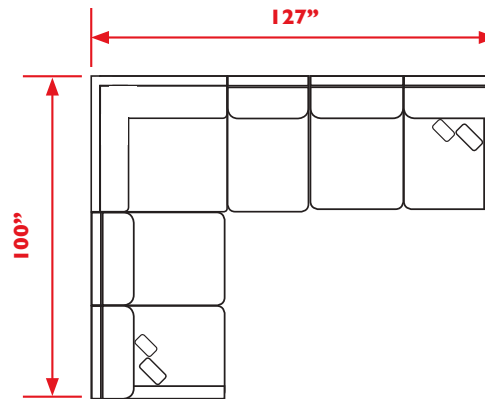

M25CL - Chaise (Left Arm)*†
M25CR - Chaise (Right Arm)*†

UNIT	SEAT
H: 37 1/2"	H: 19 1/2"
W: 35"	W: 27 1/2"
D: 65"	D: 22 1/2"

M25LL - Loveseat (Left Arm)*†
M25LR - Loveseat (Right Arm)*†

UNIT	SEAT
H: 37 1/2"	H: 19 1/2"
W: 60"	W: 54 1/2"
D: 40 1/2"	D: 22 1/2"

M25AL - Armless Loveseat

UNIT	SEAT
H: 37 1/2"	H: 19 1/2"
W: 54"	W: 55 1/2"
D: 40 1/2"	D: 22 1/2"

M25AC - Armless Chair

UNIT	SEAT
H: 37 1/2"	H: 19 1/2"
W: 27"	W: 27 1/2"
D: 40 1/2"	D: 22 1/2"

M25W - Wedge

UNIT	SEAT
H: 37 1/2"	H: 19 1/2"
W: 40"	W: 22 1/2"
D: 40"	D: 22 1/2"

M25WC - Wedge Console

UNIT	SEAT
H: 38 1/2"	H: 23 1/2"
W: 40"	W: --
D: 40"	D: --

M25D - Drawer Console

UNIT
H: 38 1/2"
W: 14"
D: 40 1/2"

○ USB Charger ● Wireless Phone Charger

*Comes with two pillows in choice of fabric, pillow 6 † Comes with built in USB charger

All measurements are approximate.

STATIONARY