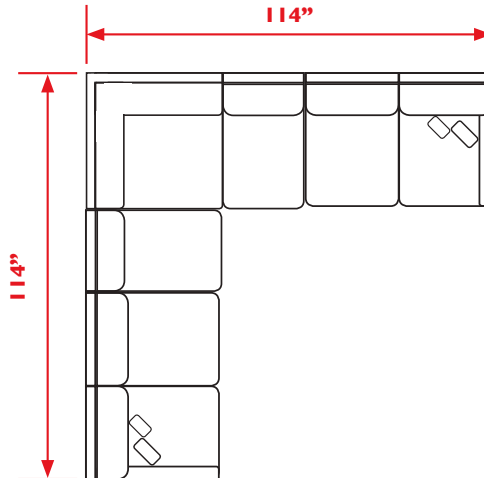

M81LL_ - Loveseat (Left Arm)*

M81LR_ - Loveseat (Right Arm)*

Choose Finish: Espresso (E), Distressed Pecan (DP) or Riverloom (R)

M81LLSK - Loveseat (Left Arm)*

M81LRSK - Loveseat (Right Arm)*

Skirt

UNIT

H: 38"

W: 52 1/2"

D: 39"

SEAT

H: 21"

W: 44 1/2"

D: 21"