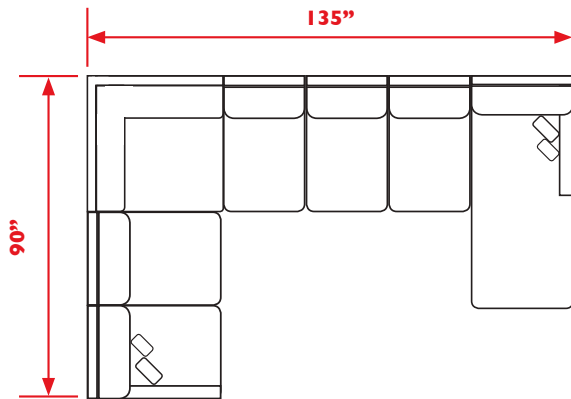

M82AC_ - Armless Chair

Choose Finish: Espresso (E), Distressed Pecan (DP) or Riverloom (R)

M82ACSK - Armless Chair

Skirt

UNIT

H: 37 1/2"

W: 22 1/2"

D: 39"

SEAT

H: 21"

W: 22 1/2"

D: 21 1/2"

M82W_ - Wedge

Choose Finish: Espresso (E), Distressed Pecan (DP) or Riverloom (R)

M82WSK - Wedge

Skirt

UNIT

H: 37 1/2"

W: 38 1/2"

D: 38 1/2"

SEAT

H: 20 1/2"

W: 22 1/2"

D: 21 1/2"

● Custom Comfort ● Coil Spring Cushioning

*Comes with two pillows in choice of fabric, pillow 14

All measurements are approximate.

CUSTOM