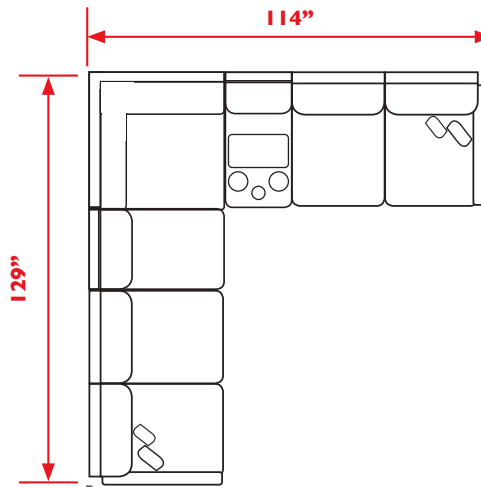

M25CL - Chaise (Left Arm)*†
M25CR - Chaise (Right Arm)*†

UNIT	SEAT
H: 37 1/2"	H: 19 1/2"
W: 35"	W: 27 1/2"
D: 65"	D: 22 1/2"

M25LL - Loveseat (Left Arm)*†
M25LR - Loveseat (Right Arm)*†

UNIT	SEAT
H: 37 1/2"	H: 19 1/2"
W: 60"	W: 54 1/2"
D: 40 1/2"	D: 22 1/2"

M25AL - Armless Loveseat

UNIT	SEAT
H: 37 1/2"	H: 19 1/2"
W: 54"	W: 55 1/2"
D: 40 1/2"	D: 22 1/2"

M25AC - Armless Chair

UNIT	SEAT
H: 37 1/2"	H: 19 1/2"
W: 27"	W: 27 1/2"
D: 40 1/2"	D: 22 1/2"

M25W - Wedge

UNIT	SEAT
H: 37 1/2"	H: 19 1/2"
W: 40"	W: 22 1/2"
D: 40"	D: 22 1/2"

M25WC - Wedge Console

UNIT	SEAT
H: 38 1/2"	H: 23 1/2"
W: 40"	W: --
D: 40"	D: --

M25D - Drawer Console

UNIT
H: 38 1/2"
W: 14"
D: 40 1/2"

○ USB Charger ● Wireless Phone Charger

*Comes with two pillows in choice of fabric, pillow 6 † Comes with built in USB charger

All measurements are approximate.

STATIONARY