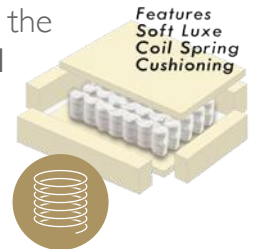

Skirt • SK

or

Platform Base

Espresso • E

3. Choose Your Fabric

● Coil Spring Cushioning

Two Pillows Standard for Sofa & Loveseat, Any Fabric. Pillow 5

All sofas, loveseats and chairs in the Emeline Collection feature **coil spring cushions** wrapped in a plush high-resiliency polyester fiber overlay.