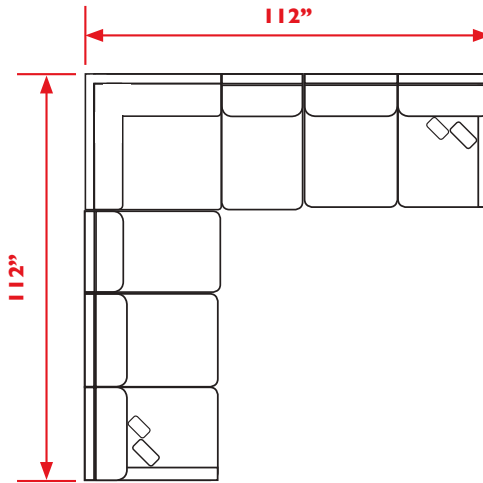

W: 29"

D: 65"

SEAT

H: 21"

W: 22 1/2"

D: 48"

M82LL_ - Loveseat (Left Arm)*

M82LR_ - Loveseat (Right Arm)*