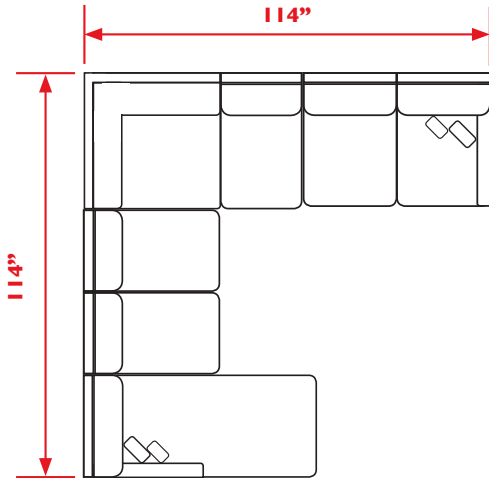

M81LL_ - Loveseat (Left Arm)*

M81LR_ - Loveseat (Right Arm)*

Choose Finish: Espresso (E), Distressed Pecan (DP) or Riverloom (R)

M81LLSK - Loveseat (Left Arm)*

M81LRSK - Loveseat (Right Arm)*

Skirt

UNIT

H: 38"

W: 52 1/2"

D: 39"

SEAT

H: 21"

W: 44 1/2"

D: 21"