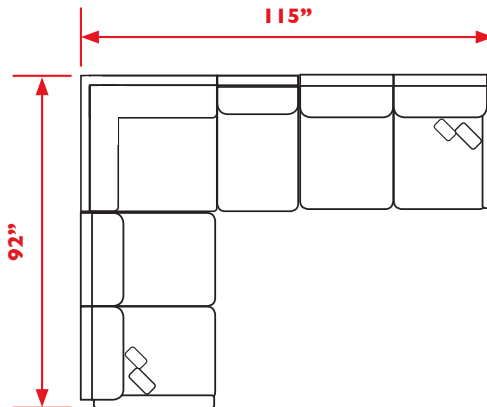

M80AC_ - Armless Chair

Choose Finish: Espresso (E), Distressed Pecan (DP) or Riverloom (R)

M80ACSK - Armless Chair

Skirt

UNIT

H: 38"

W: 22 1/2"

D: 39"

SEAT

H: 21"

W: 22 1/2"

D: 21 1/2"

M80W_ - Wedge

Choose Finish: Espresso (E), Distressed Pecan (DP) or Riverloom (R)

M80WSK - Wedge

Skirt

UNIT

H: 38"

W: 38 1/2"

D: 38 1/2"

SEAT

H: 21"

W: 22 1/2"

D: 21 1/2"

● Custom Comfort ● Coil Spring Cushioning

*Comes with two pillows in choice of fabric, pillow 14

All measurements are approximate.

CUSTOM