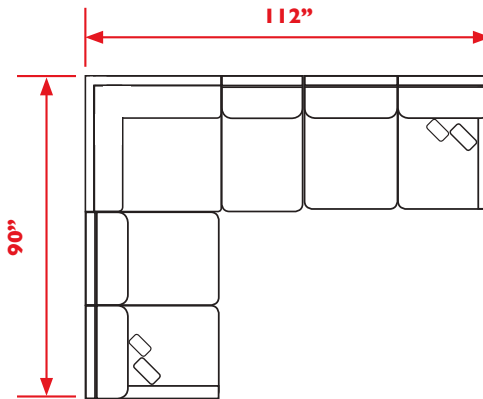

M82AC_ - Armless Chair

Choose Finish: Espresso (E), Distressed Pecan (DP) or Riverloom (R)

M82ACSK - Armless Chair

Skirt

UNIT

H: 37 1/2"

W: 22 1/2"

D: 39"

SEAT

H: 21"

W: 22 1/2"

D: 21 1/2"

M82W_ - Wedge

Choose Finish: Espresso (E), Distressed Pecan (DP) or Riverloom (R)

M82WSK - Wedge

Skirt

UNIT

H: 37 1/2"

W: 38 1/2"

D: 38 1/2"

SEAT

H: 20 1/2"

W: 22 1/2"

D: 21 1/2"

● Custom Comfort ● Coil Spring Cushioning

*Comes with two pillows in choice of fabric, pillow 14

All measurements are approximate.

CUSTOM