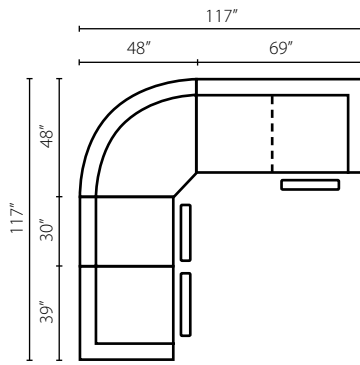

Configuration B

Islander6 L PWRC Reclining Chair
Islander6 RAC Reclining Armless Chair
Islander 90SEW 90° Seating Wedge
Islander6 R PWRLS Reclining Loveseat