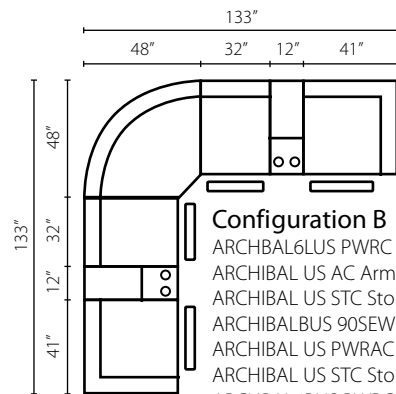

Configuration B

ARCHBAL6LUS PWRC Power Reclining Chair
ARCHIBAL US AC Armless Chair
ARCHIBAL US STC Storage Console
ARCHIBALBUS 90SEW 90° Seating Wedge
ARCHIBAL US PWRAC Power Reclining Armless Chair
ARCHIBAL US STC Storage Console
ARCHBAL6RUS PWRC Power Reclining Chair