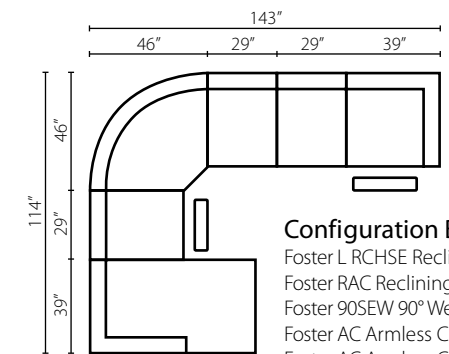

Configuration B

Foster L RCHSE Reclining Chaise
Foster RAC Reclining Armless Chair
Foster 90SEW 90° Wedge
Foster AC Armless Chair
Foster AC Armless Chair
Foster R RC One Arm Reclining Chair