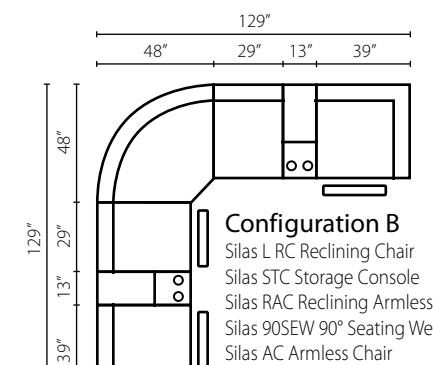

Silas 90SEW  
90° Seating Wedge  
W66" D39" H40"

Silas STC  
Storage Console  
W13" D40" H40"

### Configuration A

Silas L RC Reclining Chair  
Silas AC Armless Chair  
Silas 90SEW 90° Seating Wedge  
Silas RAC Reclining Armless Chair  
Silas STC Storage Console  
Silas R RC Reclining Chair