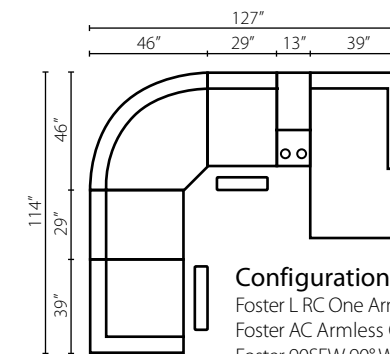

Configuration D

Foster L RC One Arm Reclining Chair
Foster AC Armless Chair
Foster 90SEW 90° Wedge
Foster RAC Reclining Armless Chair
Foster STC Storage Console with Cupholders
Foster R RCHSE Reclining Chaise