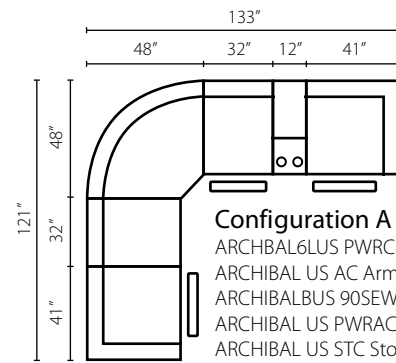

## Archibal-6 US

Stocked in Conan Anchor. | Power Headrest = -6 | USB standard with power units

ARCHBAL6LUS PWRC  
ARCHBAL6RUS PWRC  
Power Reclining Chair  
W41" D39" H41"

ARCHBAL6LUS PWRAC  
ARCHBAL6RUS PWRAC  
Power Reclining  
Armless Chair  
W32" D39" H41"

ARCHIBAL US AC  
Armless Chair  
W32" D39" H41"

ARCHIBALBUS 90SEW  
90° Seating Wedge  
W64" D41" H41"

ARCHIBAL US STC  
Storage Console  
W12" D37" H41"