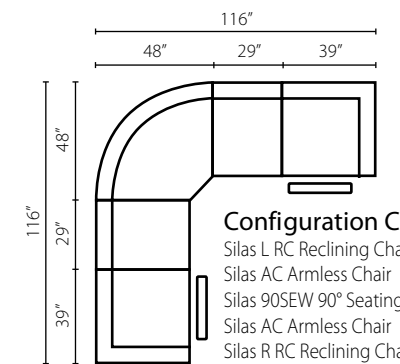

Configuration C

Silas L RC Reclining Chair
Silas AC Armless Chair
Silas 90SEW 90° Seating Wedge
Silas AC Armless Chair
Silas R RC Reclining Chair