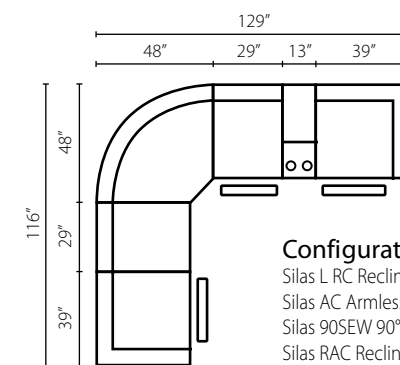

### Configuration C

Islander6 L PWRLS Reclining Loveseat  
Islander 90SEW 90° Seating Wedge  
Islander6 R PWRLS Reclining Loveseat

## Silas-US

Shown in Jupiter Steel. | Available with power.

Silas L/R RC  
One Arm  
Reclining Chair  
W39" D40" H40"

Silas RAC  
Reclining  
Armless Chair  
W29" D40" H40"

Silas AC  
Armless Chair  
W29" D40" H40"

Silas 90SEW  
90° Seating Wedge  
W66" D39" H40"

Silas STC  
Storage Console  
W13" D40" H40"