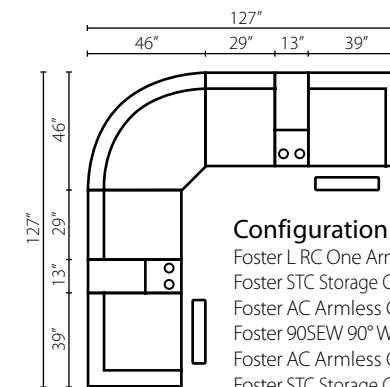

Configuration C

Foster L RC One Arm Reclining Chair
Foster STC Storage Console with Cupholders
Foster AC Armless Chair
Foster 90SEW 90° Wedge
Foster AC Armless Chair
Foster STC Storage Console with Cupholders
Foster R RC One Arm Reclining Chair