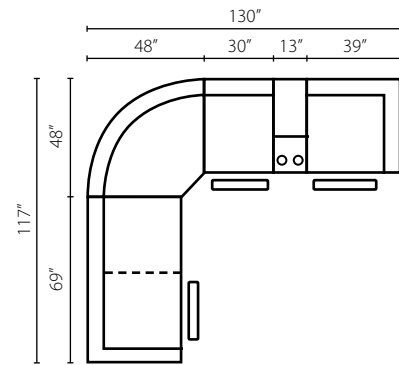

## Islander-US

Shown in Altuvei Oatmeal. | Power Headrest = -6 | USB standard with power units

Islander6 L/R PWRLS  
One Arm  
Reclining Loveseat  
W69" D39" H41"

Islander6 L/R PWRC  
One Arm  
Reclining Chair  
W39" D39" H41"

Islander6 RAC  
Reclining  
Armless Chair  
W30" D39" H41"

Islander 90SEW  
90° Seating Wedge  
W64" D42" H41"

Islander6 STC  
Storage Console  
W12" D39" H41"