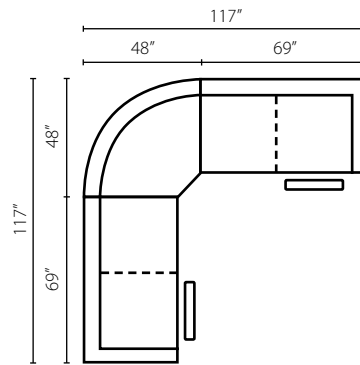

Configuration C

Islander6 L PWRLS Reclining Loveseat
Islander 90SEW 90° Seating Wedge
Islander6 R PWRLS Reclining Loveseat