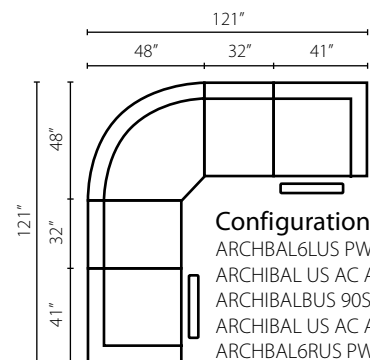

Configuration C

ARCHBAL6LUS PWRC Power Reclining Chair
ARCHIBAL US AC Armless Chair
ARCHIBALBUS 90SEW 90° Seating Wedge
ARCHIBAL US AC Armless Chair
ARCHBAL6RUS PWRC Power Reclining Chair