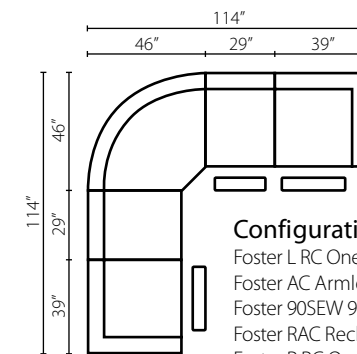

Configuration A

Foster L RC One Arm Reclining Chair
Foster AC Armless Chair
Foster 90SEW 90° Wedge
Foster RAC Reclining Armless Chair
Foster R RC One Arm Reclining Chair