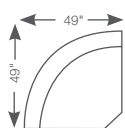

6CR-694
Right-Arm
Sitting Cuddler

610-694
Sofa
38" H x 86" W x 40" D

630-694
Loveseat
38" H x 62" W x 40" D

230-694
Chair
38" H x 38" W x 40" D

240-694
Ottoman
18" H x 30" W x 23" D

60D-694
Left-Arm Sitting Loveseat
 37.5" H x 57" W x 40" D

60E-694
Right-Arm Sitting Loveseat
 37.5" H x 57" W x 40" D

6CC-694
Corner
 37.5" H x 53" W x 39" D

60C-694
Corner
 37.5" H x 66" W x 55" D

60L-694
Left-Arm Sitting Chaise
 37.5" H x 32" W x 64.5" D

60R-694
Right-Arm Sitting Chaise
 37.5" H x 32" W x 64.5" D