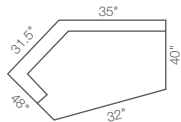

6CR-694
Right-Arm
Sitting Cuddler

610-694
Sofa
38" H x 86" W x 40" D

630-694
Loveseat
38" H x 62" W x 40" D

230-694
Chair
38" H x 38" W x 40" D

240-694
Ottoman
18" H x 30" W x 23" D

60D-694
Left-Arm Sitting Loveseat
 37.5" H x 57" W x 40" D

60E-694
Right-Arm Sitting Loveseat
 37.5" H x 57" W x 40" D

6CC-694
Corner
 37.5" H x 53" W x 39" D

60C-694
Corner
 37.5" H x 66" W x 55" D

60L-694
Left-Arm Sitting Chaise
 37.5" H x 32" W x 64.5" D

60R-694
Right-Arm Sitting Chaise
 37.5" H x 32" W x 64.5" D

6CL-694
Left-Arm Sitting Cuddler
 37.5" H x 59" W x 48" D

6CR-694
Right-Arm Sitting Cuddler
 37.5" H x 59" W x 48" D

60M-694
Armless Chair
 37.5" H x 24" W x 40" D

Choose an arrangement shown below, or create the one that suits your home.