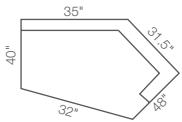

6CR-694
Right-Arm
Sitting Cuddler

610-694
Sofa
38" H x 86" W x 40" D

630-694
Loveseat
38" H x 62" W x 40" D

230-694
Chair
38" H x 38" W x 40" D

240-694
Ottoman
18" H x 30" W x 23" D

60D-694
Left-Arm Sitting Loveseat
 37.5" H x 57" W x 40" D

60E-694
Right-Arm Sitting Loveseat
 37.5" H x 57" W x 40" D

6CC-694
Corner
 37.5" H x 53" W x 39" D

60C-694
Corner
 37.5" H x 66" W x 55" D

60L-694
Left-Arm Sitting Chaise
 37.5" H x 32" W x 64.5" D

60R-694
Right-Arm Sitting Chaise
 37.5" H x 32" W x 64.5" D

6CL-694
Left-Arm Sitting Cuddler
 37.5" H x 59" W x 48" D

6CR-694
Right-Arm Sitting Cuddler
 37.5" H x 59" W x 48" D

60M-694
Armless Chair
 37.5" H x 24" W x 40" D

Choose an arrangement shown below, or create the one that suits your home.