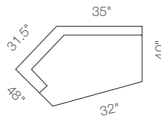

60E-694
Right-Arm Sitting Loveseat
37.5" H x 57" W x 40" D

60E-694
Right-Arm Sitting Loveseat
37.5" H x 57" W x 40" D

60C-694
Corner

37.5" H x 53" W x 39" D

60L-694
Left-Arm Sitting Chaise
37.5" H x 32" W x 64.5" D

60L-694
Left-Arm Sitting Chaise
37.5" H x 32" W x 64.5" D

60R-694
Right-Arm Sitting Chaise
37.5" H x 32" W x 64.5" D

60R-694
Right-Arm Sitting Chaise
37.5" H x 32" W x 64.5" D

60CL-694

Left-Arm Sitting Cuddler
37.5" H x 59" W x 48" D

60CR-694

Right-Arm Sitting Cuddler
37.5" H x 59" W x 48" D

60M-694
Armless Chair
37.5" H x 24" W x 40" D

60SL-694
Left-Arm Sitting Chaise
with Storage
39" H x 38" W x 64" D

60SR-694
Right-Arm Sitting Chaise
with Storage
39" H x 38" W x 64" D