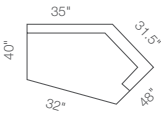

6CR-694
Right-Arm
Sitting Cuddler

6SL-694
Left-Arm Sitting
Chaise with Storage

6SR-694
Right-Arm Sitting
Chaise with Storage

60D-694
Left-Arm Sitting Loveseat
37.5" H x 57" W x 40" D

60D-694
Left-Arm Sitting Loveseat
37.5" H x 57" W x 40" D

60E-694
Right-Arm Sitting Loveseat
37.5" H x 57" W x 40" D

60E-694
Right-Arm Sitting Loveseat
37.5" H x 57" W x 40" D

60C-694
Corner

37.5" H x 53" W x 39" D

60L-694
Left-Arm Sitting Chaise
37.5" H x 32" W x 64.5" D

60L-694
Left-Arm Sitting Chaise
37.5" H x 32" W x 64.5" D

60R-694
Right-Arm Sitting Chaise
37.5" H x 32" W x 64.5" D

60R-694
Right-Arm Sitting Chaise
37.5" H x 32" W x 64.5" D

60CL-694

Left-Arm Sitting Cuddler
37.5" H x 59" W x 48" D