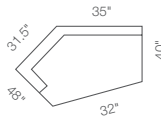

6CR-694
Right-Arm
Sitting Cuddler

6SL-694
Left-Arm Sitting
Chaise with Storage

6SR-694
Right-Arm Sitting
Chaise with Storage

60D-694
Left-Arm Sitting Loveseat
37.5" H x 57" W x 40" D

60D-694
Left-Arm Sitting Loveseat
37.5" H x 57" W x 40" D

60E-694
Right-Arm Sitting Loveseat
37.5" H x 57" W x 40" D

60E-694
Right-Arm Sitting Loveseat
37.5" H x 57" W x 40" D

60C-694
Corner

37.5" H x 53" W x 39" D

60L-694
Left-Arm Sitting Chaise
37.5" H x 32" W x 64.5" D

60L-694
Left-Arm Sitting Chaise
37.5" H x 32" W x 64.5" D

60R-694
Right-Arm Sitting Chaise
37.5" H x 32" W x 64.5" D

60R-694
Right-Arm Sitting Chaise
37.5" H x 32" W x 64.5" D

60CL-694

Left-Arm Sitting Cuddler
37.5" H x 59" W x 48" D