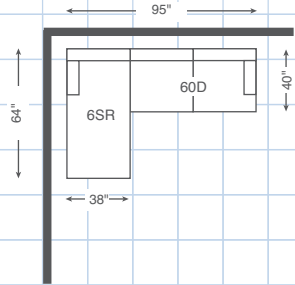

Choose an arrangement shown below, or create the one that suits your home.

La-Z-Boy products are handcrafted and variations from standard dimensions and appearance can occur.

la-z-boy.com