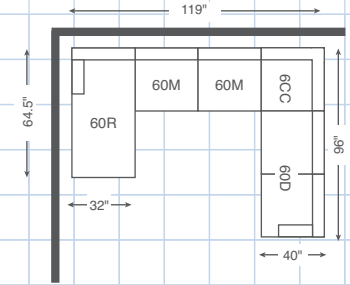

Choose an arrangement shown below, or create the one that suits your home.

La-Z-Boy products are handcrafted and variations from standard dimensions and appearance can occur.

la-z-boy.com