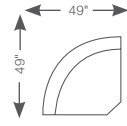

6CR-694
Right-Arm
Sitting Cuddler

6SL-694
Left-Arm Sitting
Chaise with Storage

6SR-694
Right-Arm Sitting
Chaise with Storage

60D-694
Left-Arm Sitting Loveseat
37.5" H x 57" W x 40" D

60D-694
Left-Arm Sitting Loveseat
37.5" H x 57" W x 40" D

60E-694
Right-Arm Sitting Loveseat
37.5" H x 57" W x 40" D

60E-694
Right-Arm Sitting Loveseat
37.5" H x 57" W x 40" D

60C-694
Corner

37.5" H x 53" W x 39" D

60L-694
Left-Arm Sitting Chaise
37.5" H x 32" W x 64.5" D