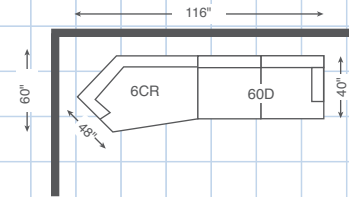

60E-694
Right-Arm Sitting Loveseat
37.5" H x 57" W x 40" D

60E-694
Right-Arm Sitting Loveseat
37.5" H x 57" W x 40" D

60C-694
Corner

37.5" H x 53" W x 39" D

60L-694
Left-Arm Sitting Chaise
37.5" H x 32" W x 64.5" D

60L-694
Left-Arm Sitting Chaise
37.5" H x 32" W x 64.5" D

60R-694
Right-Arm Sitting Chaise
37.5" H x 32" W x 64.5" D

60R-694
Right-Arm Sitting Chaise
37.5" H x 32" W x 64.5" D

60CL-694

Left-Arm Sitting Cuddler
37.5" H x 59" W x 48" D

60CR-694

Right-Arm Sitting Cuddler
37.5" H x 59" W x 48" D

60M-694
Armless Chair
37.5" H x 24" W x 40" D

60SL-694
Left-Arm Sitting Chaise
with Storage
39" H x 38" W x 64" D

60SR-694
Right-Arm Sitting Chaise
with Storage
39" H x 38" W x 64" D

Choose an arrangement shown below, or create the one that suits your home.

La-Z-Boy products are handcrafted and variations from standard dimensions and appearance can occur.

la-z-boy.com