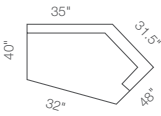

60E-694
Right-Arm Sitting Loveseat
37.5" H x 57" W x 40" D

60E-694
Right-Arm Sitting Loveseat
37.5" H x 57" W x 40" D

60C-694
Corner

37.5" H x 53" W x 39" D

60L-694
Left-Arm Sitting Chaise
37.5" H x 32" W x 64.5" D

60L-694
Left-Arm Sitting Chaise
37.5" H x 32" W x 64.5" D

60R-694
Right-Arm Sitting Chaise
37.5" H x 32" W x 64.5" D

60R-694
Right-Arm Sitting Chaise
37.5" H x 32" W x 64.5" D

60CL-694

Left-Arm Sitting Cuddler
37.5" H x 59" W x 48" D

60CR-694

Right-Arm Sitting Cuddler
37.5" H x 59" W x 48" D

60M-694
Armless Chair
37.5" H x 24" W x 40" D

60SL-694
Left-Arm Sitting Chaise
with Storage
39" H x 38" W x 64" D

60SR-694
Right-Arm Sitting Chaise
with Storage
39" H x 38" W x 64" D