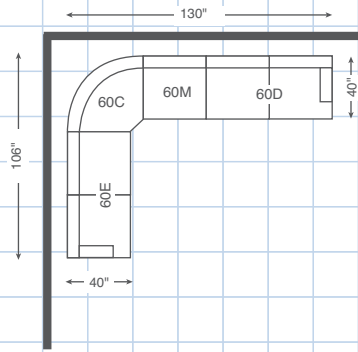

Choose an arrangement shown below, or create the one that suits your home.

La-Z-Boy products are handcrafted and variations from standard dimensions and appearance can occur.

la-z-boy.com