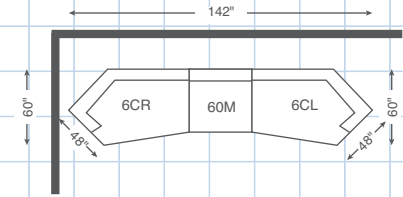

60E-694
Right-Arm Sitting Loveseat
37.5" H x 57" W x 40" D

60E-694
Right-Arm Sitting Loveseat
37.5" H x 57" W x 40" D

60C-694
Corner

37.5" H x 53" W x 39" D

60L-694
Left-Arm Sitting Chaise
37.5" H x 32" W x 64.5" D

60L-694
Left-Arm Sitting Chaise
37.5" H x 32" W x 64.5" D

60R-694
Right-Arm Sitting Chaise
37.5" H x 32" W x 64.5" D

60R-694
Right-Arm Sitting Chaise
37.5" H x 32" W x 64.5" D

60CL-694

Left-Arm Sitting Cuddler
37.5" H x 59" W x 48" D

60CR-694

Right-Arm Sitting Cuddler
37.5" H x 59" W x 48" D

60M-694
Armless Chair
37.5" H x 24" W x 40" D

60SL-694
Left-Arm Sitting Chaise
with Storage
39" H x 38" W x 64" D

60SR-694
Right-Arm Sitting Chaise
with Storage
39" H x 38" W x 64" D

Choose an arrangement shown below, or create the one that suits your home.

La-Z-Boy products are handcrafted and variations from standard dimensions and appearance can occur.

la-z-boy.com