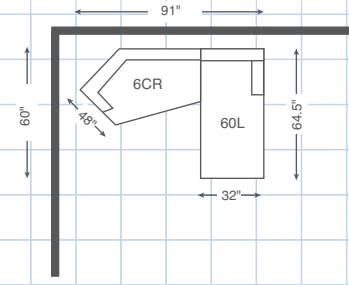

Choose an arrangement shown below, or create the one that suits your home.

La-Z-Boy products are handcrafted and variations from standard dimensions and appearance can occur.

la-z-boy.com